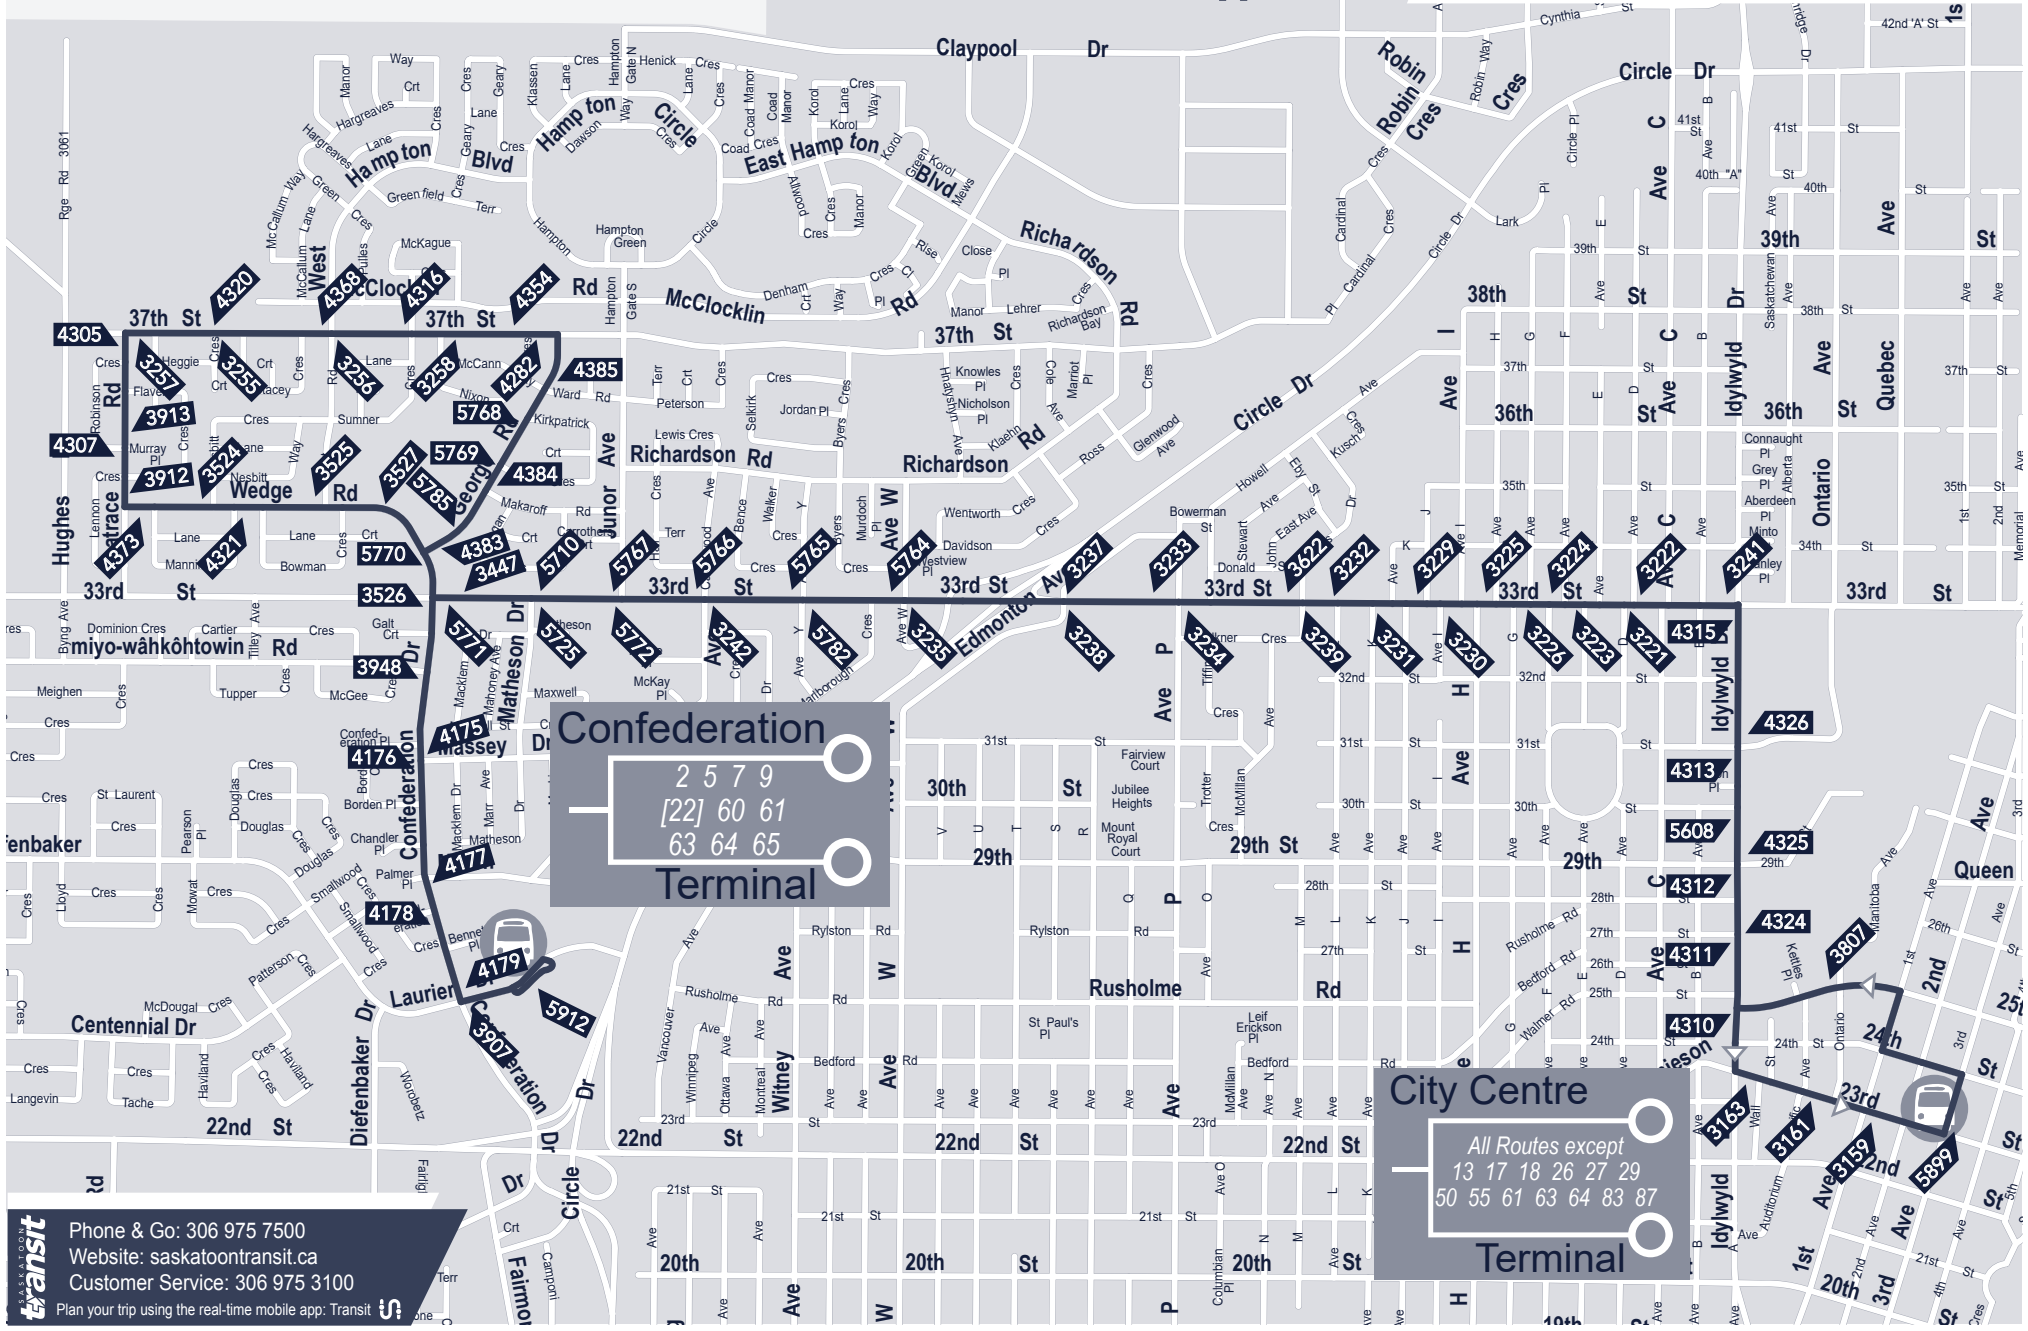

Route 7 DUNDONALD CITY CENTRE

Effective June 30, 2024

Confederation Terminal

2 5 7 9
 [22] 60 61
 63 64 65

City Centre Terminal

All Routes except
 13 17 18 26 27 29
 50 55 61 63 64 83 87

saskatoon transit
 Phone & Go: 306 975 7500
 Website: saskatoontransit.ca
 Customer Service: 306 975 3100
 Plan your trip using the real-time mobile app: Transit U

♿ All routes are fully accessible

G End of service, bus to garage

* Continues as the Route 1