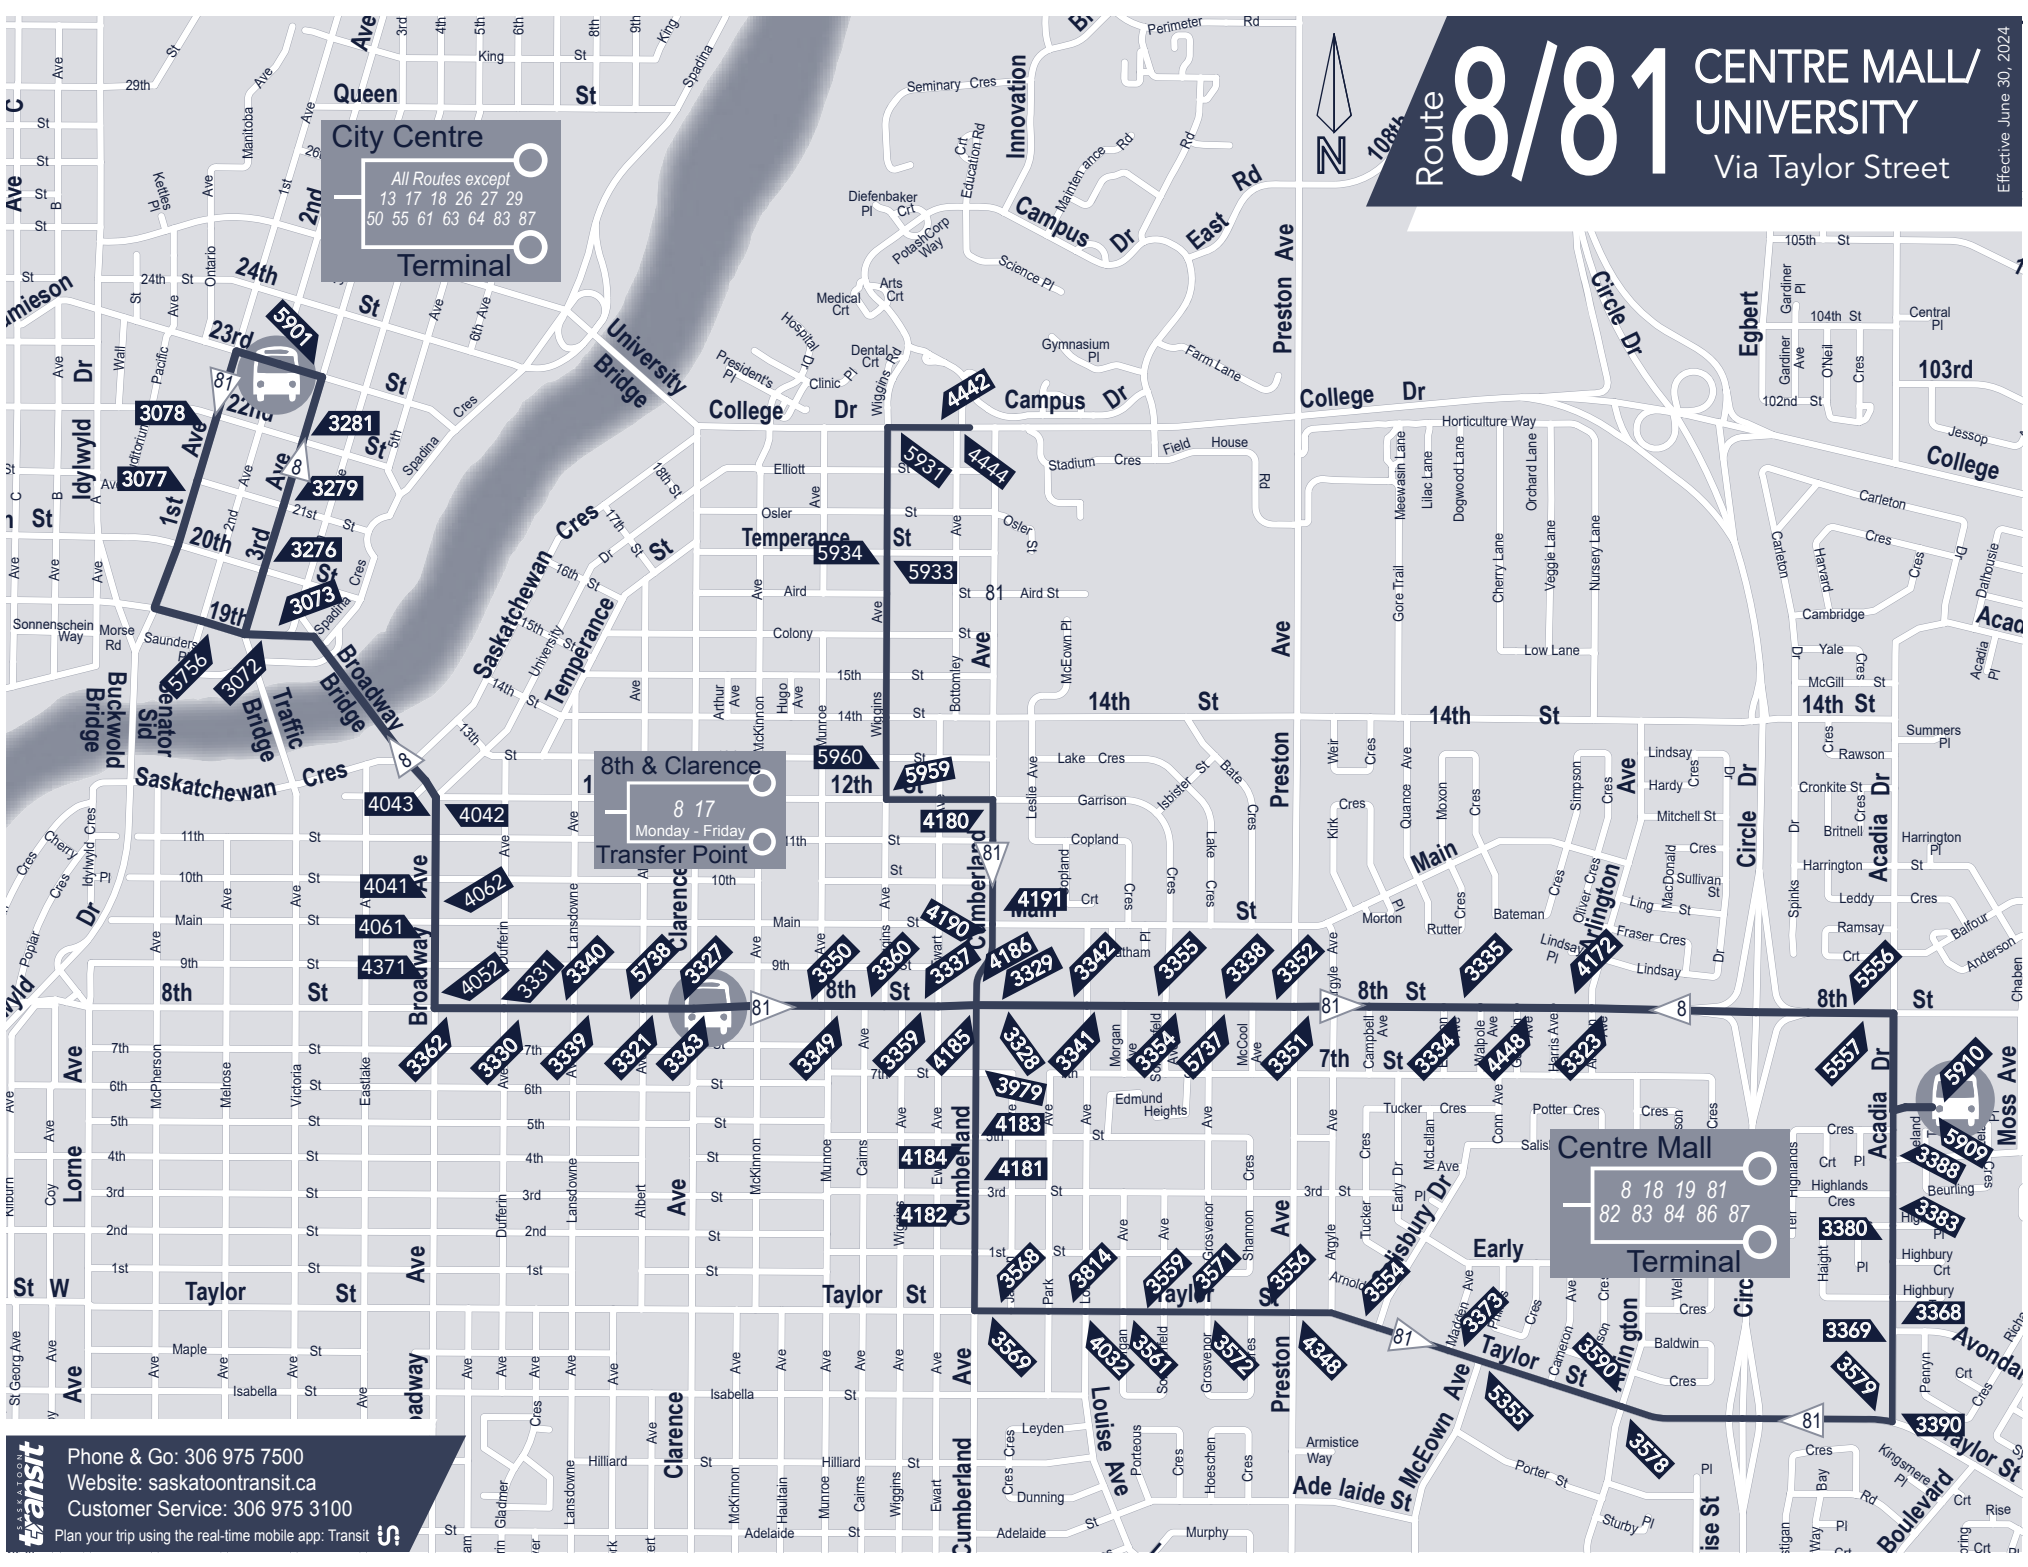

Route 8/81

CENTRE MALL / UNIVERSITY

Via Taylor Street

Effective June 30, 2024

City Centre Terminal

All Routes except
13 17 18 26 27 29
50 55 61 63 64 83 87

8th & Clarence Transfer Point

8 17
Monday - Friday

Centre Mall Terminal

8 18 19 81
82 83 84 86 87

SASKATOON transit

Phone & Go: 306 975 7500
Website: saskatoontransit.ca
Customer Service: 306 975 3100
Plan your trip using the real-time mobile app: Transit