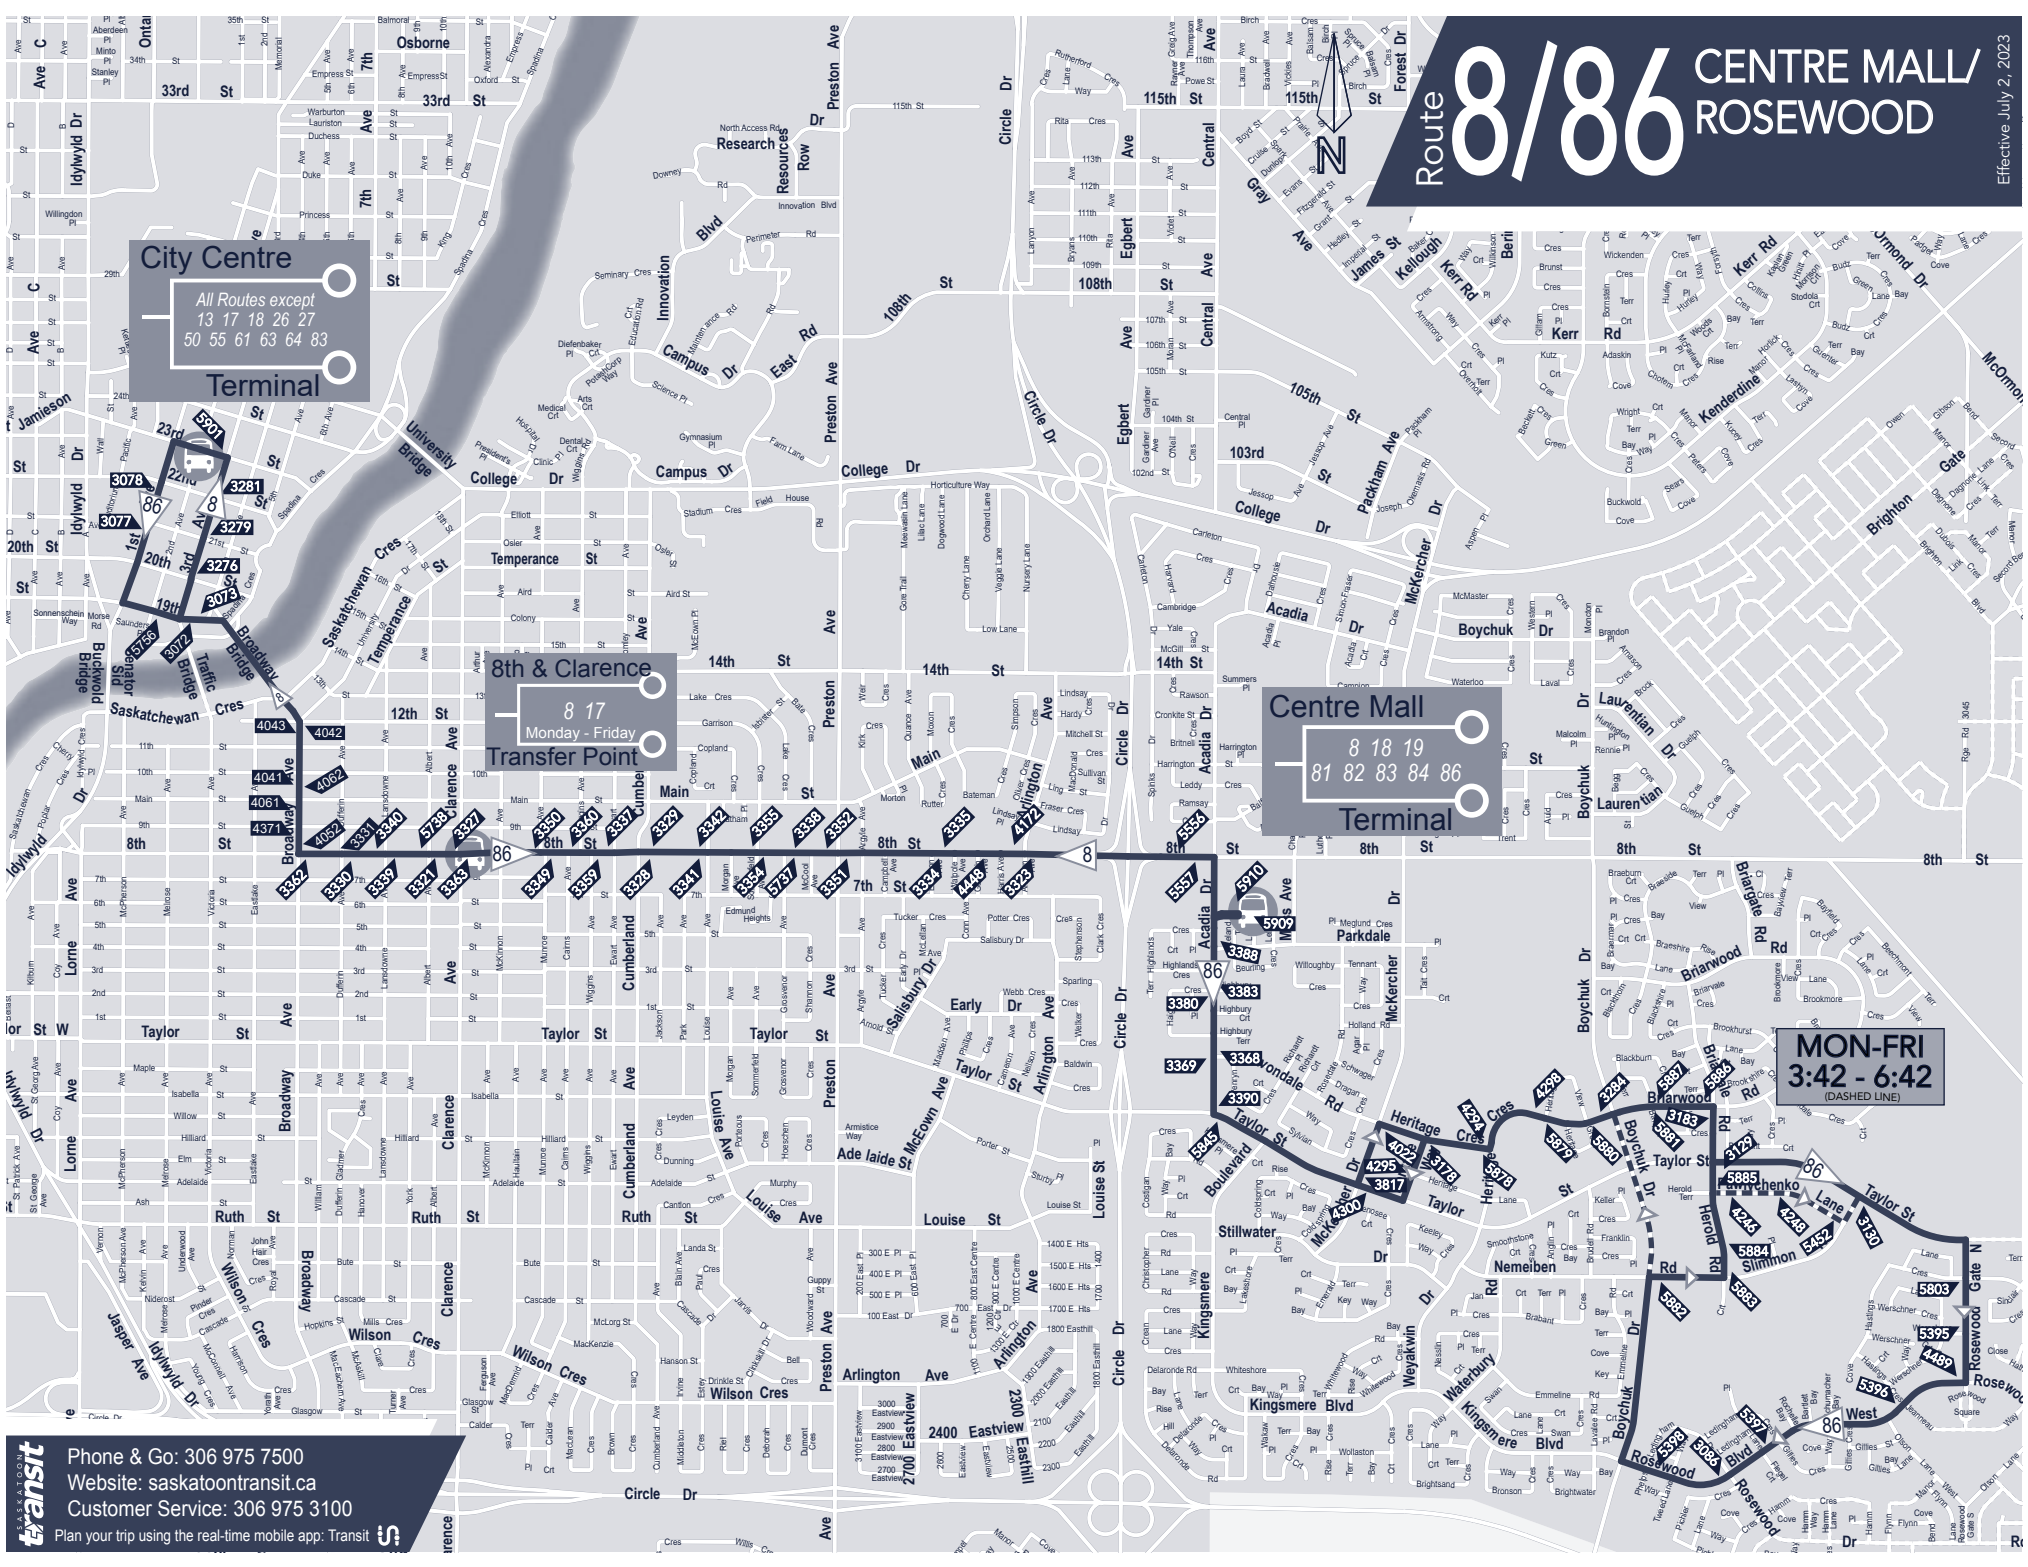

Route 8/86 CENTRE MALL/ROSEWOOD

Effective July 2, 2023

City Centre
All Routes except
13 17 18 26 27
50 55 61 63 64 83

8th & Clarence
8 17
Monday - Friday
Transfer Point

Centre Mall
8 18 19
81 82 83 84 86
Terminal

MON-FRI
3:42 - 6:42
(DASHED LINE)

saskatoon transit
Phone & Go: 306 975 7500
Website: saskatoontransit.ca
Customer Service: 306 975 3100
Plan your trip using the real-time mobile app: Transit