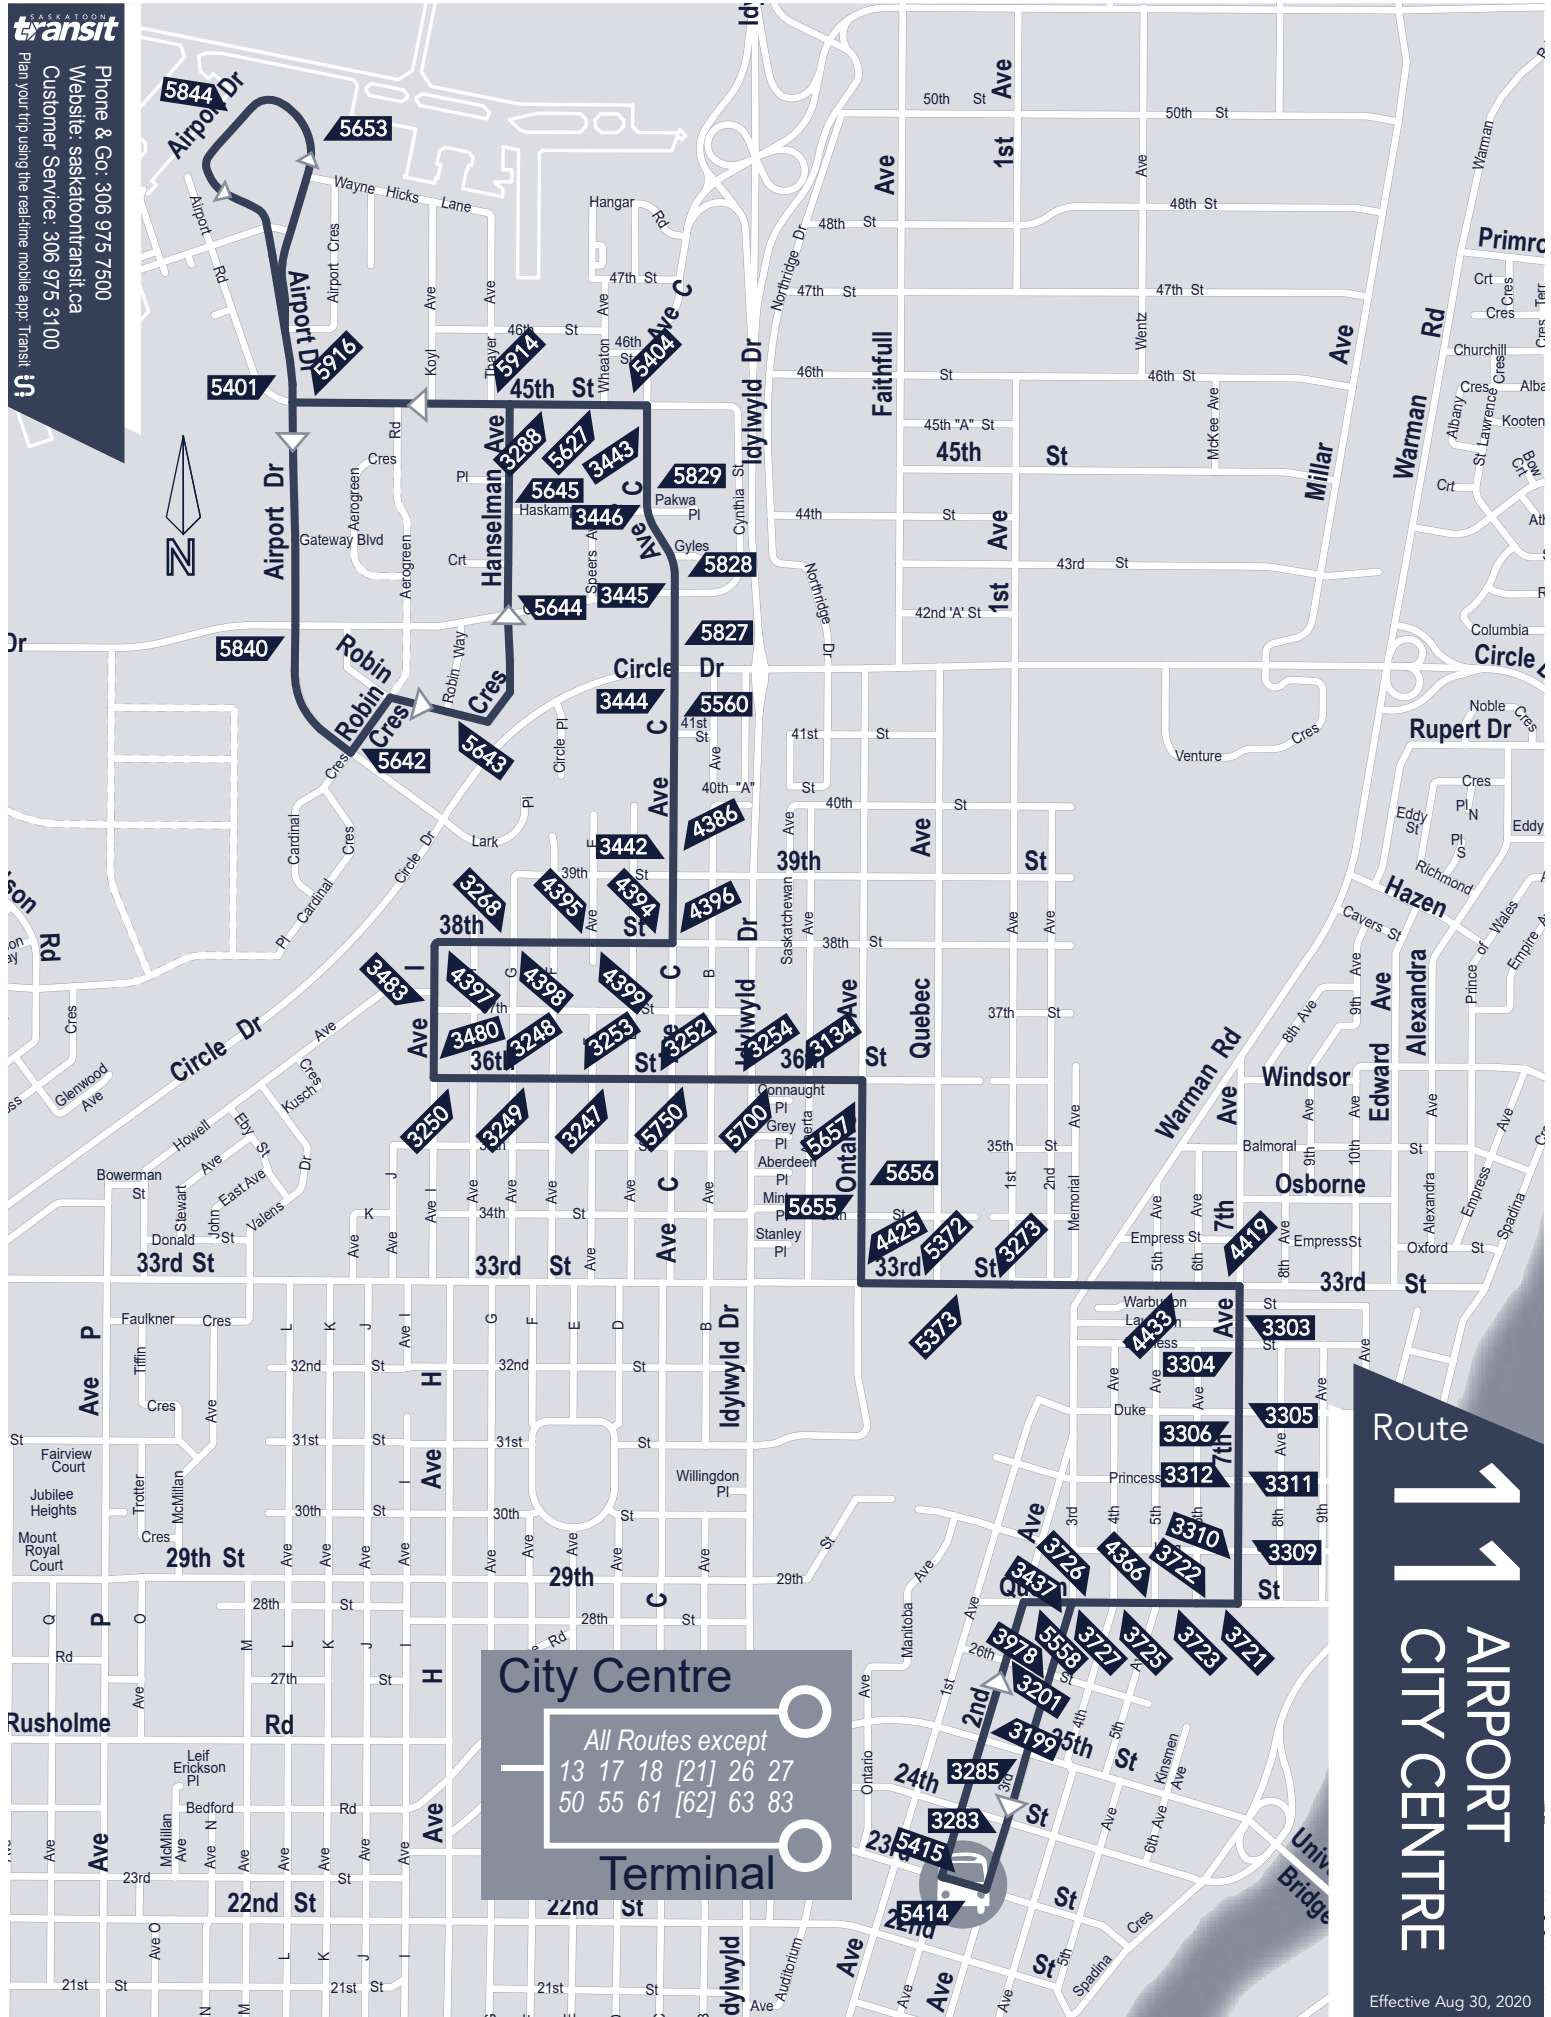

SASKATOON
transit
Phone & Go: 306 975 7500
Website: saskatoontransit.ca
Customer Service: 306 975 3100
Plan your trip using the real-time mobile app: Transit

City Centre
All Routes except
13 17 18 [21] 26 27
50 55 61 [62] 63 83
Terminal

Route
AIRPORT
CITY CENTRE

Effective Aug 30, 2020