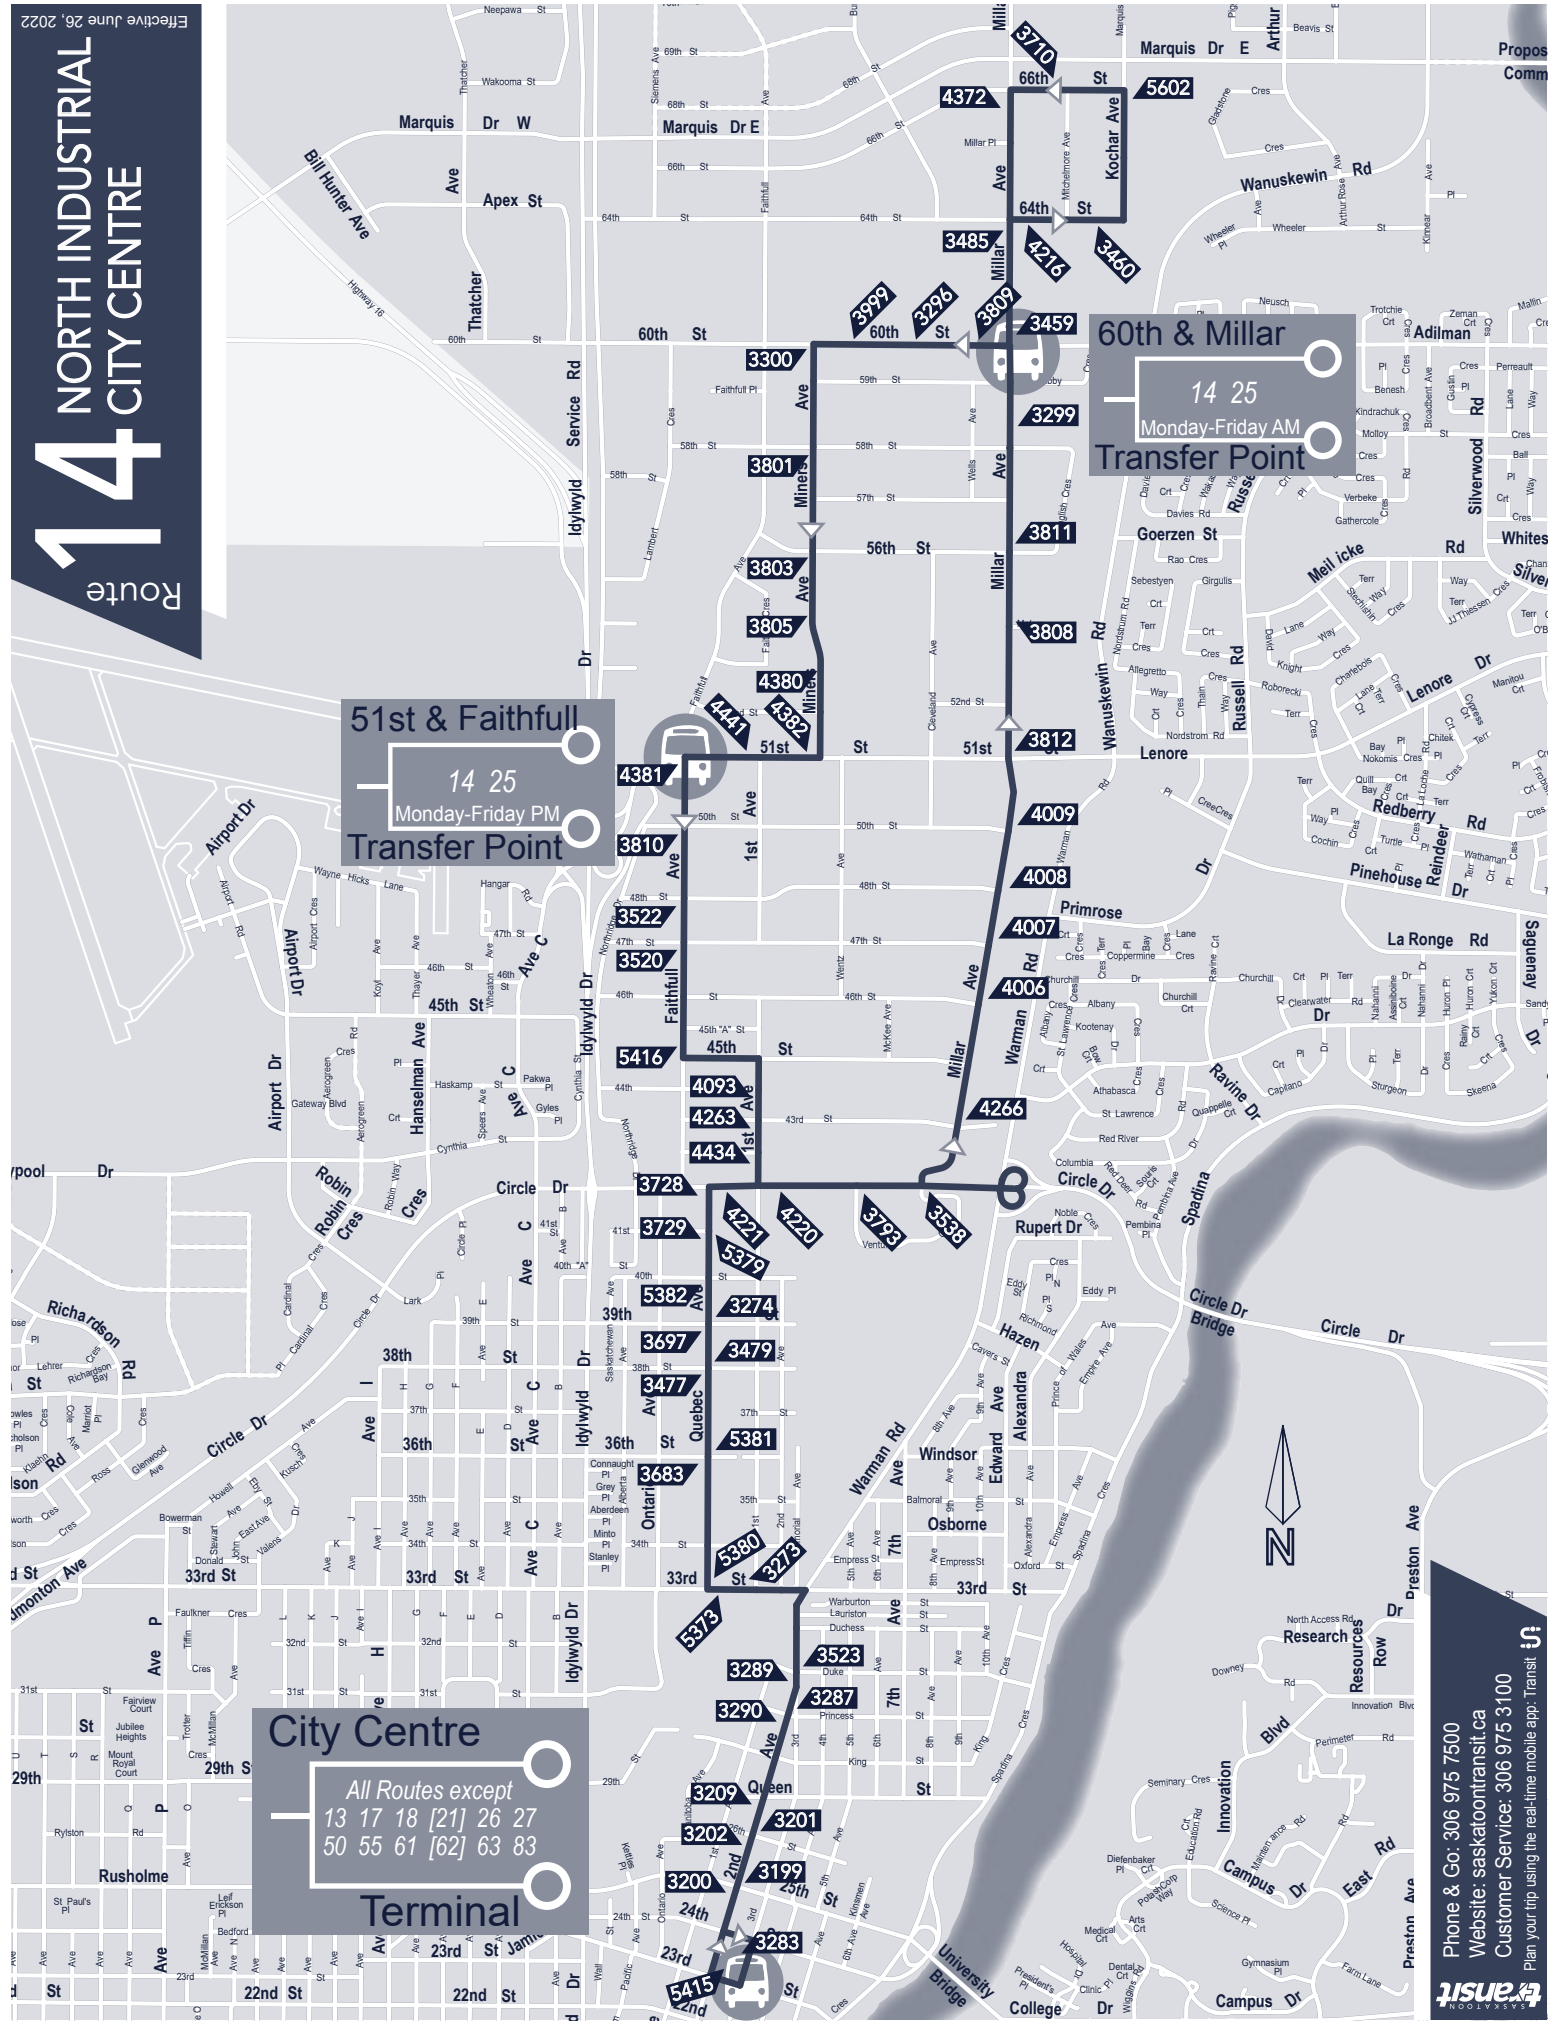

14 NORTH INDUSTRIAL CITY CENTRE

Route

Effective June 26, 2022

51st & Faithfull
14 25
Monday-Friday PM
Transfer Point

60th & Millar
14 25
Monday-Friday AM
Transfer Point

City Centre
All Routes except
13 17 18 [21] 26 27
50 55 61 [62] 63 83
Terminal

♿ All routes are fully accessible

G End of service, bus to garage

* M - F mornings - transfer to Route 25 at 7:24, 7:54, 8:24 & 8:54

** M - F afternoons - transfer from Route 25 at 4:09, 4:39, 5:09, 5:39, 6:09