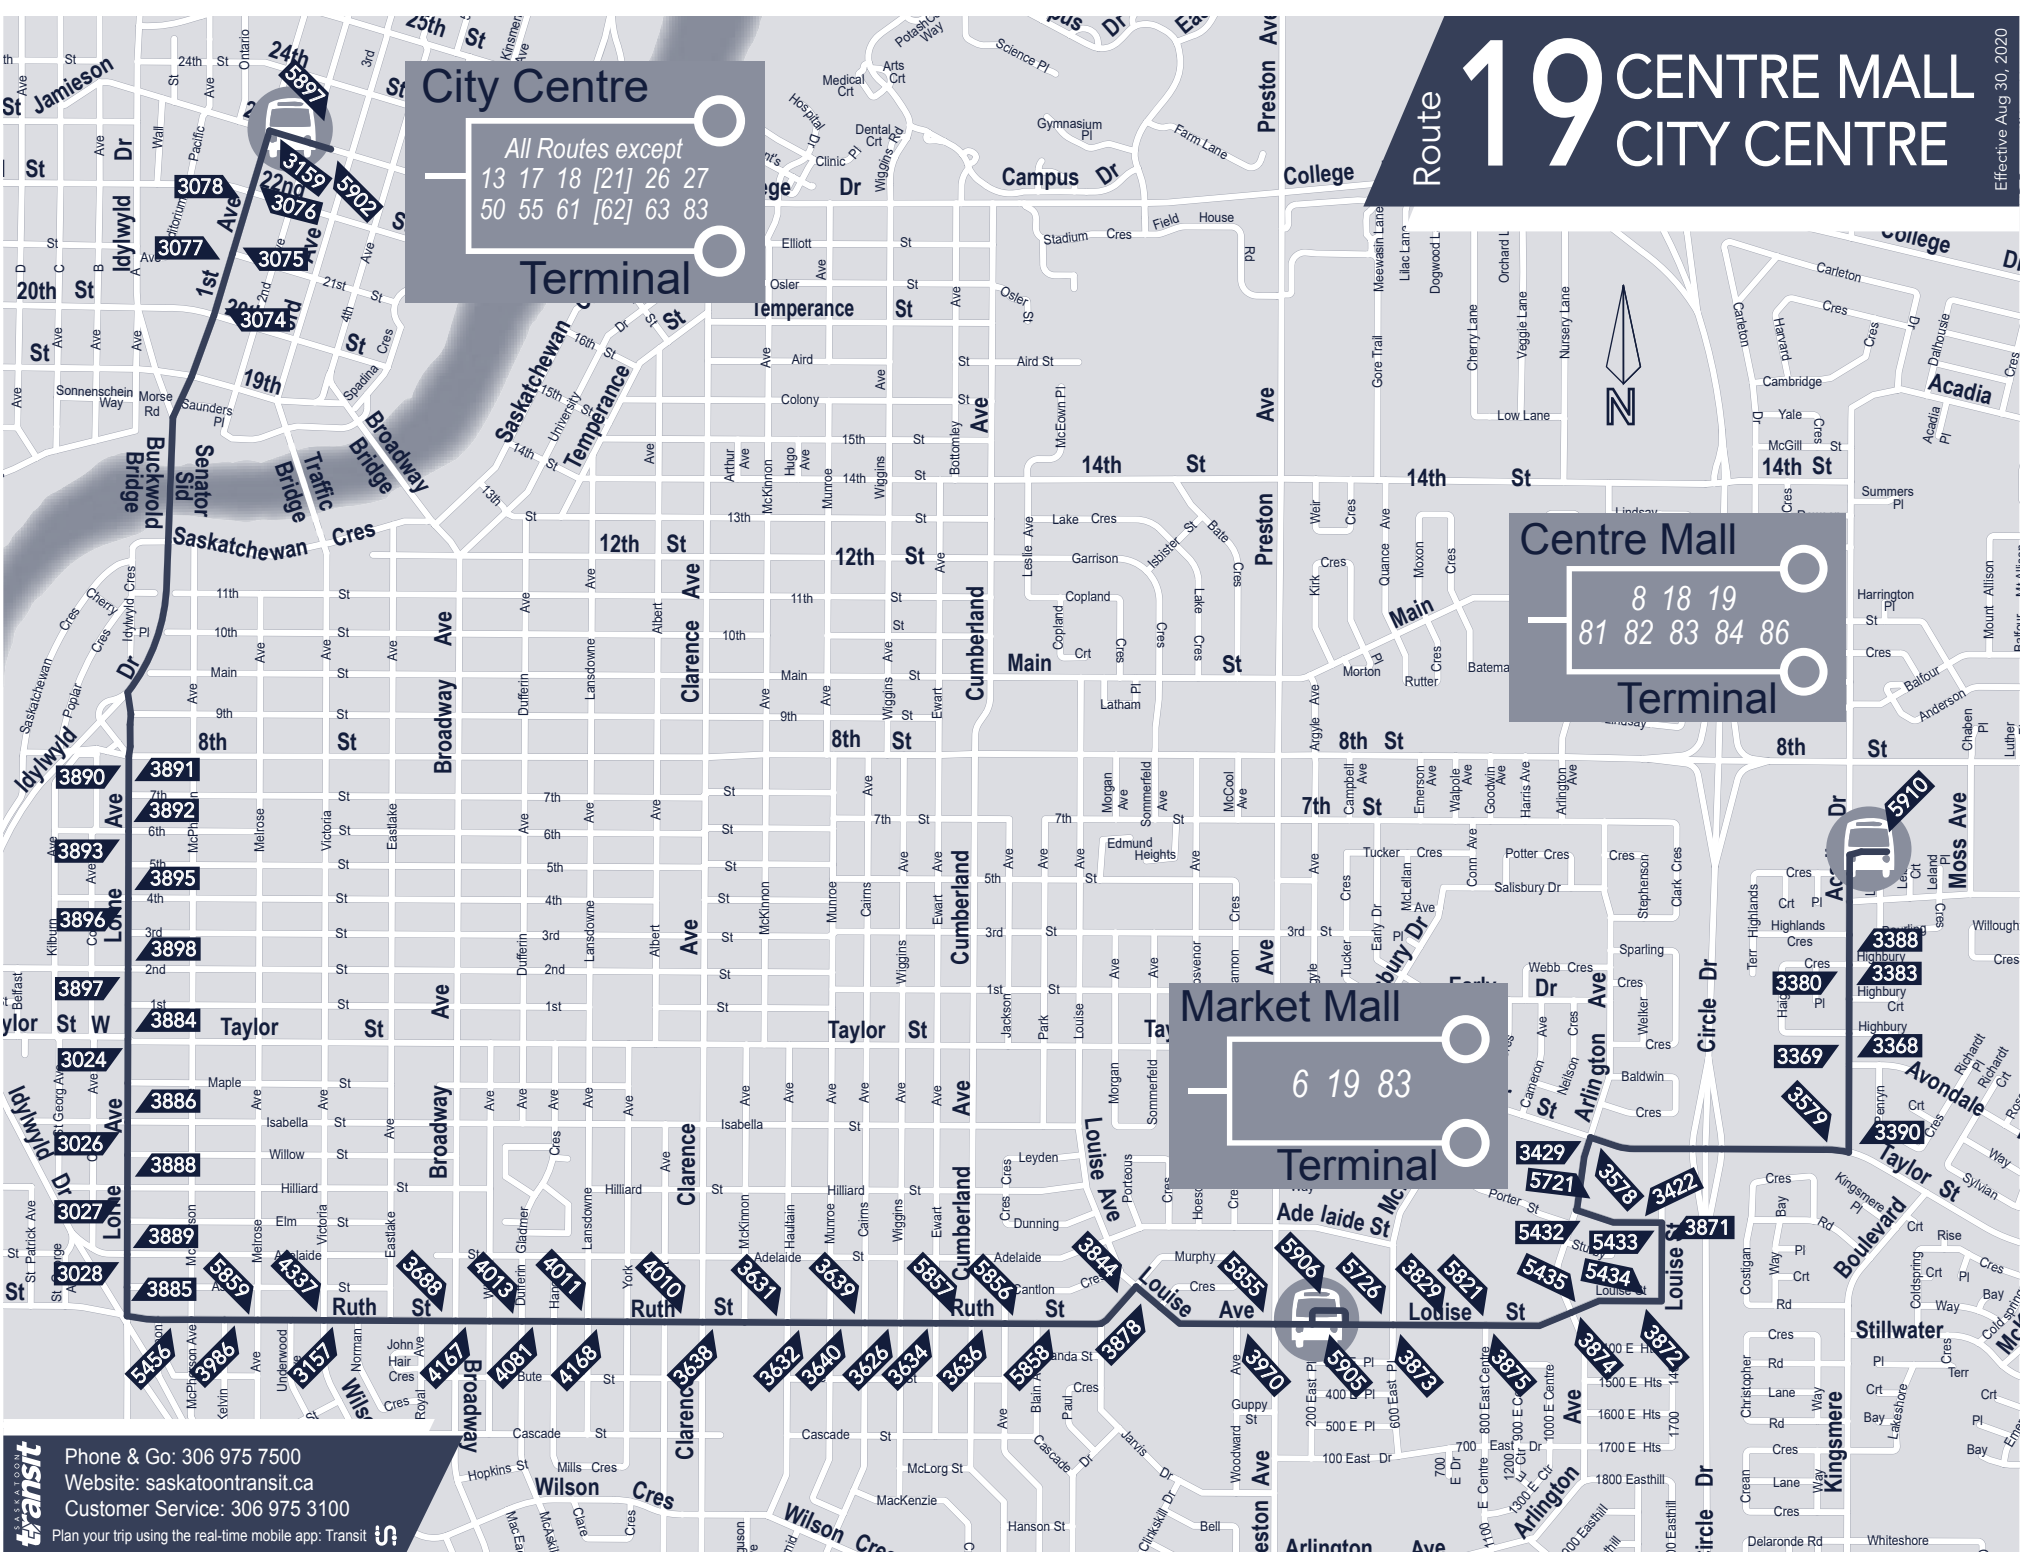

Route 19 CENTRE MALL CITY CENTRE

Effective Aug 30, 2020

City Centre
All Routes except
13 17 18 [21] 26 27
50 55 61 [62] 63 83

Centre Mall
8 18 19
81 82 83 84 86

Market Mall
6 19 83

SASKATOON transit
Phone & Go: 306 975 7500
Website: saskatoontransit.ca
Customer Service: 306 975 3100
Plan your trip using the real-time mobile app: Transit U