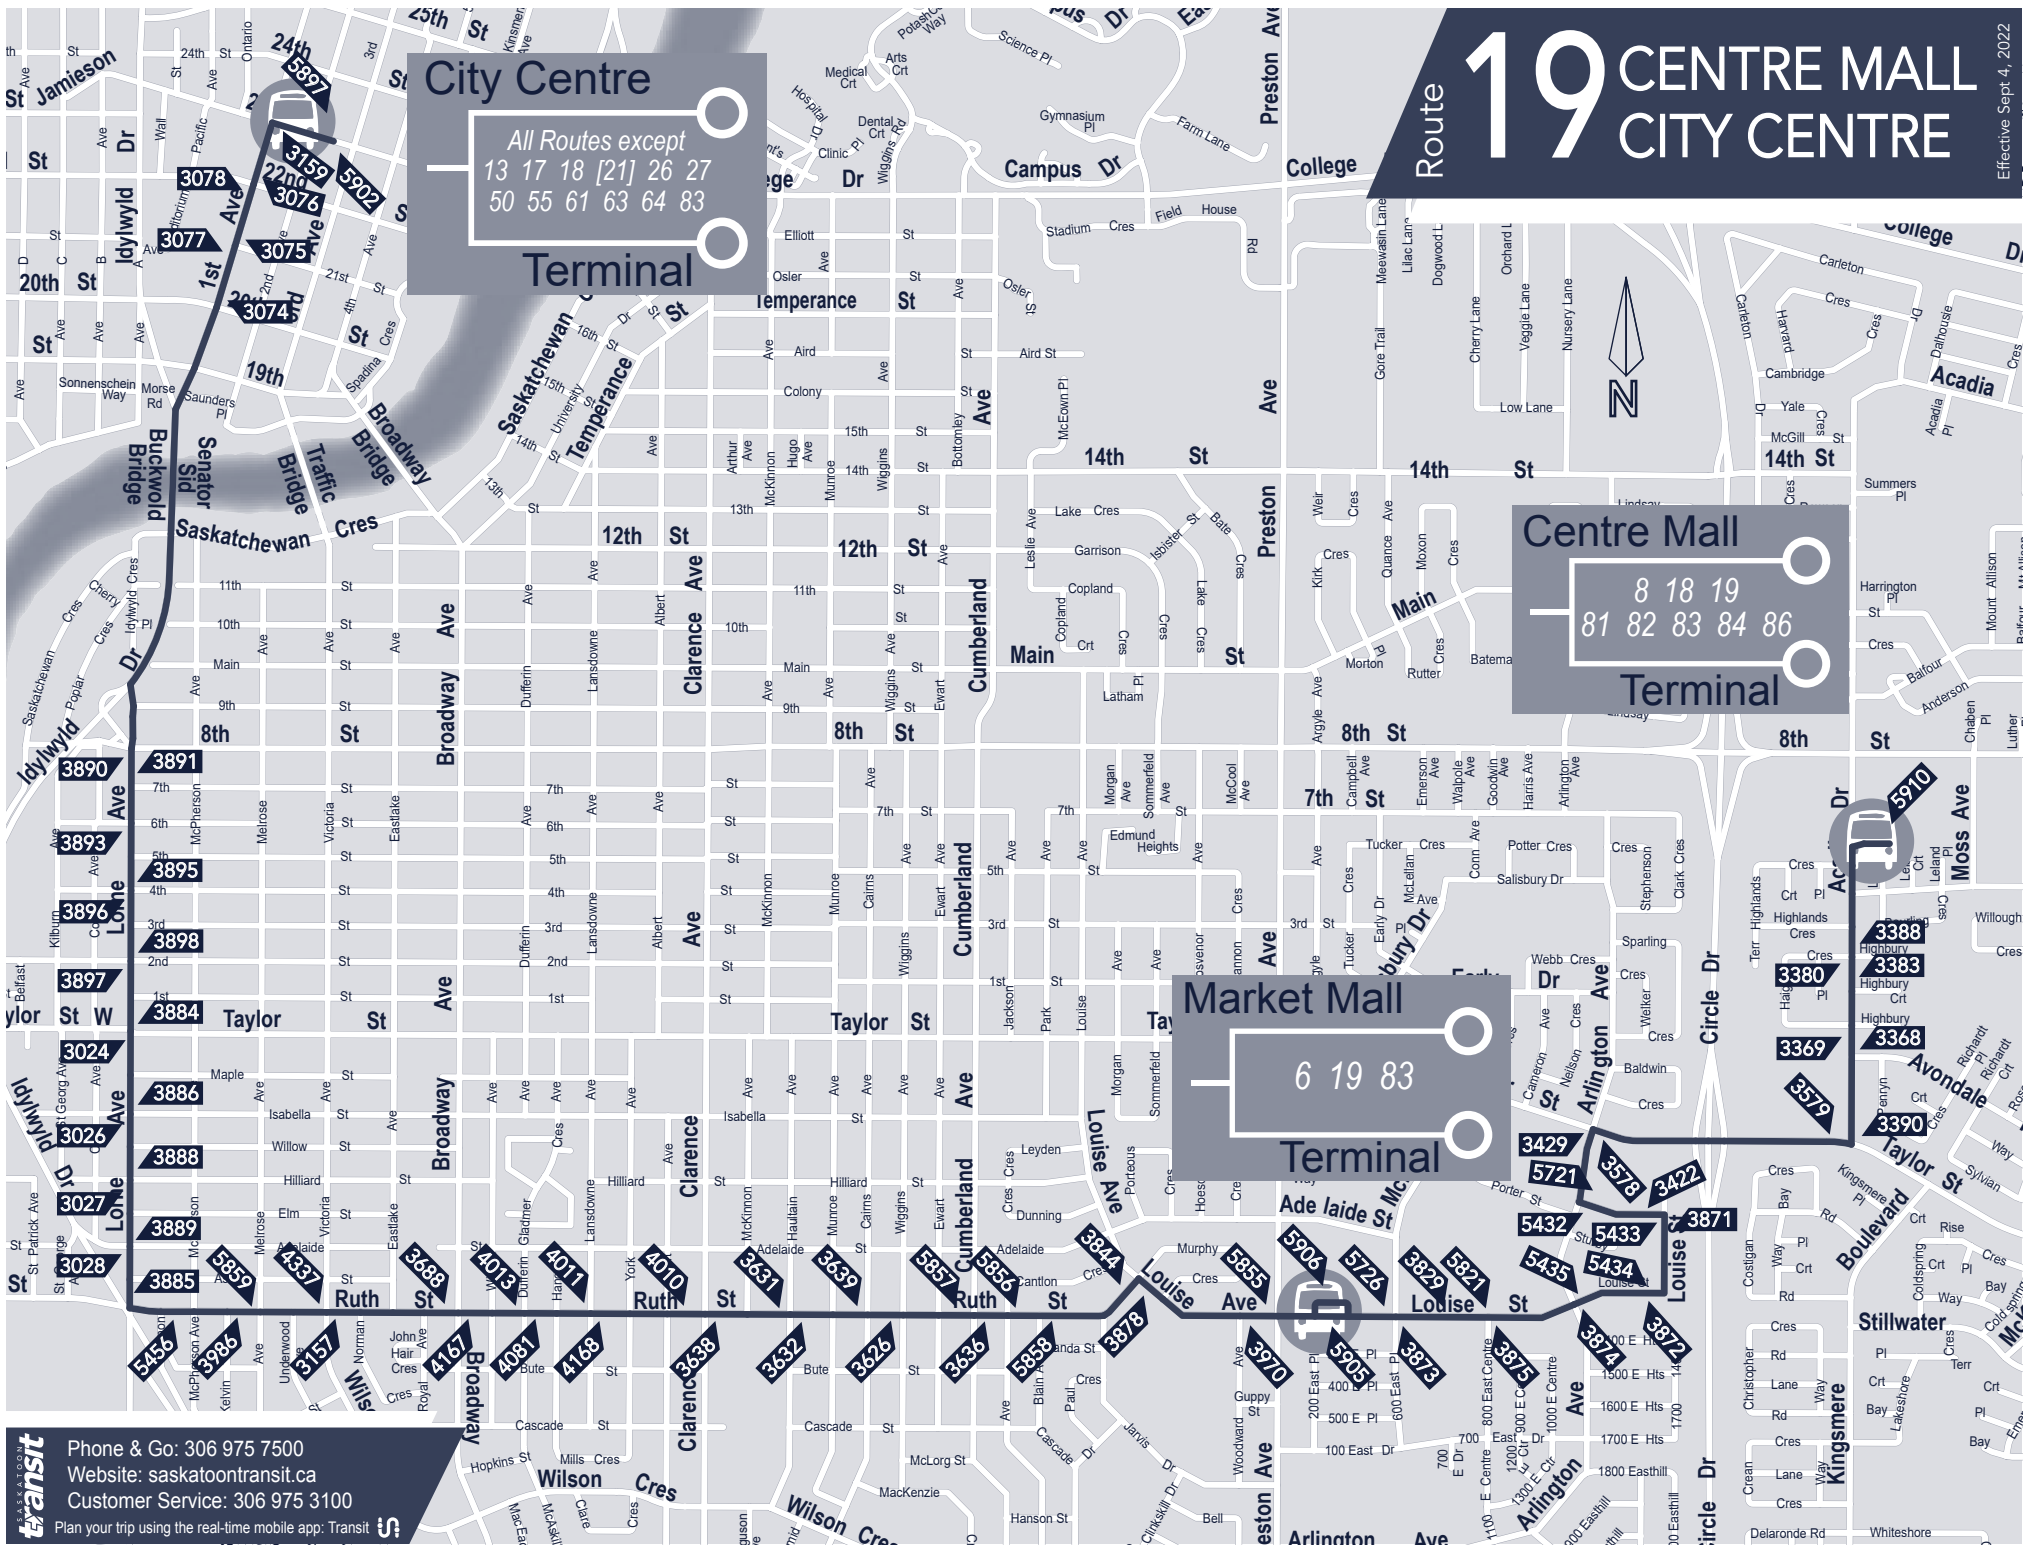

Route 19 CENTRE MALL CITY CENTRE

City Centre
All Routes except
13 17 18 [21] 26 27
50 55 61 63 64 83

Terminal

Centre Mall
8 18 19
81 82 83 84 86

Terminal

Market Mall
6 19 83

Terminal

saskatoon transit
Phone & Go: 306 975 7500
Website: saskatoontransit.ca
Customer Service: 306 975 3100
Plan your trip using the real-time mobile app: Transit