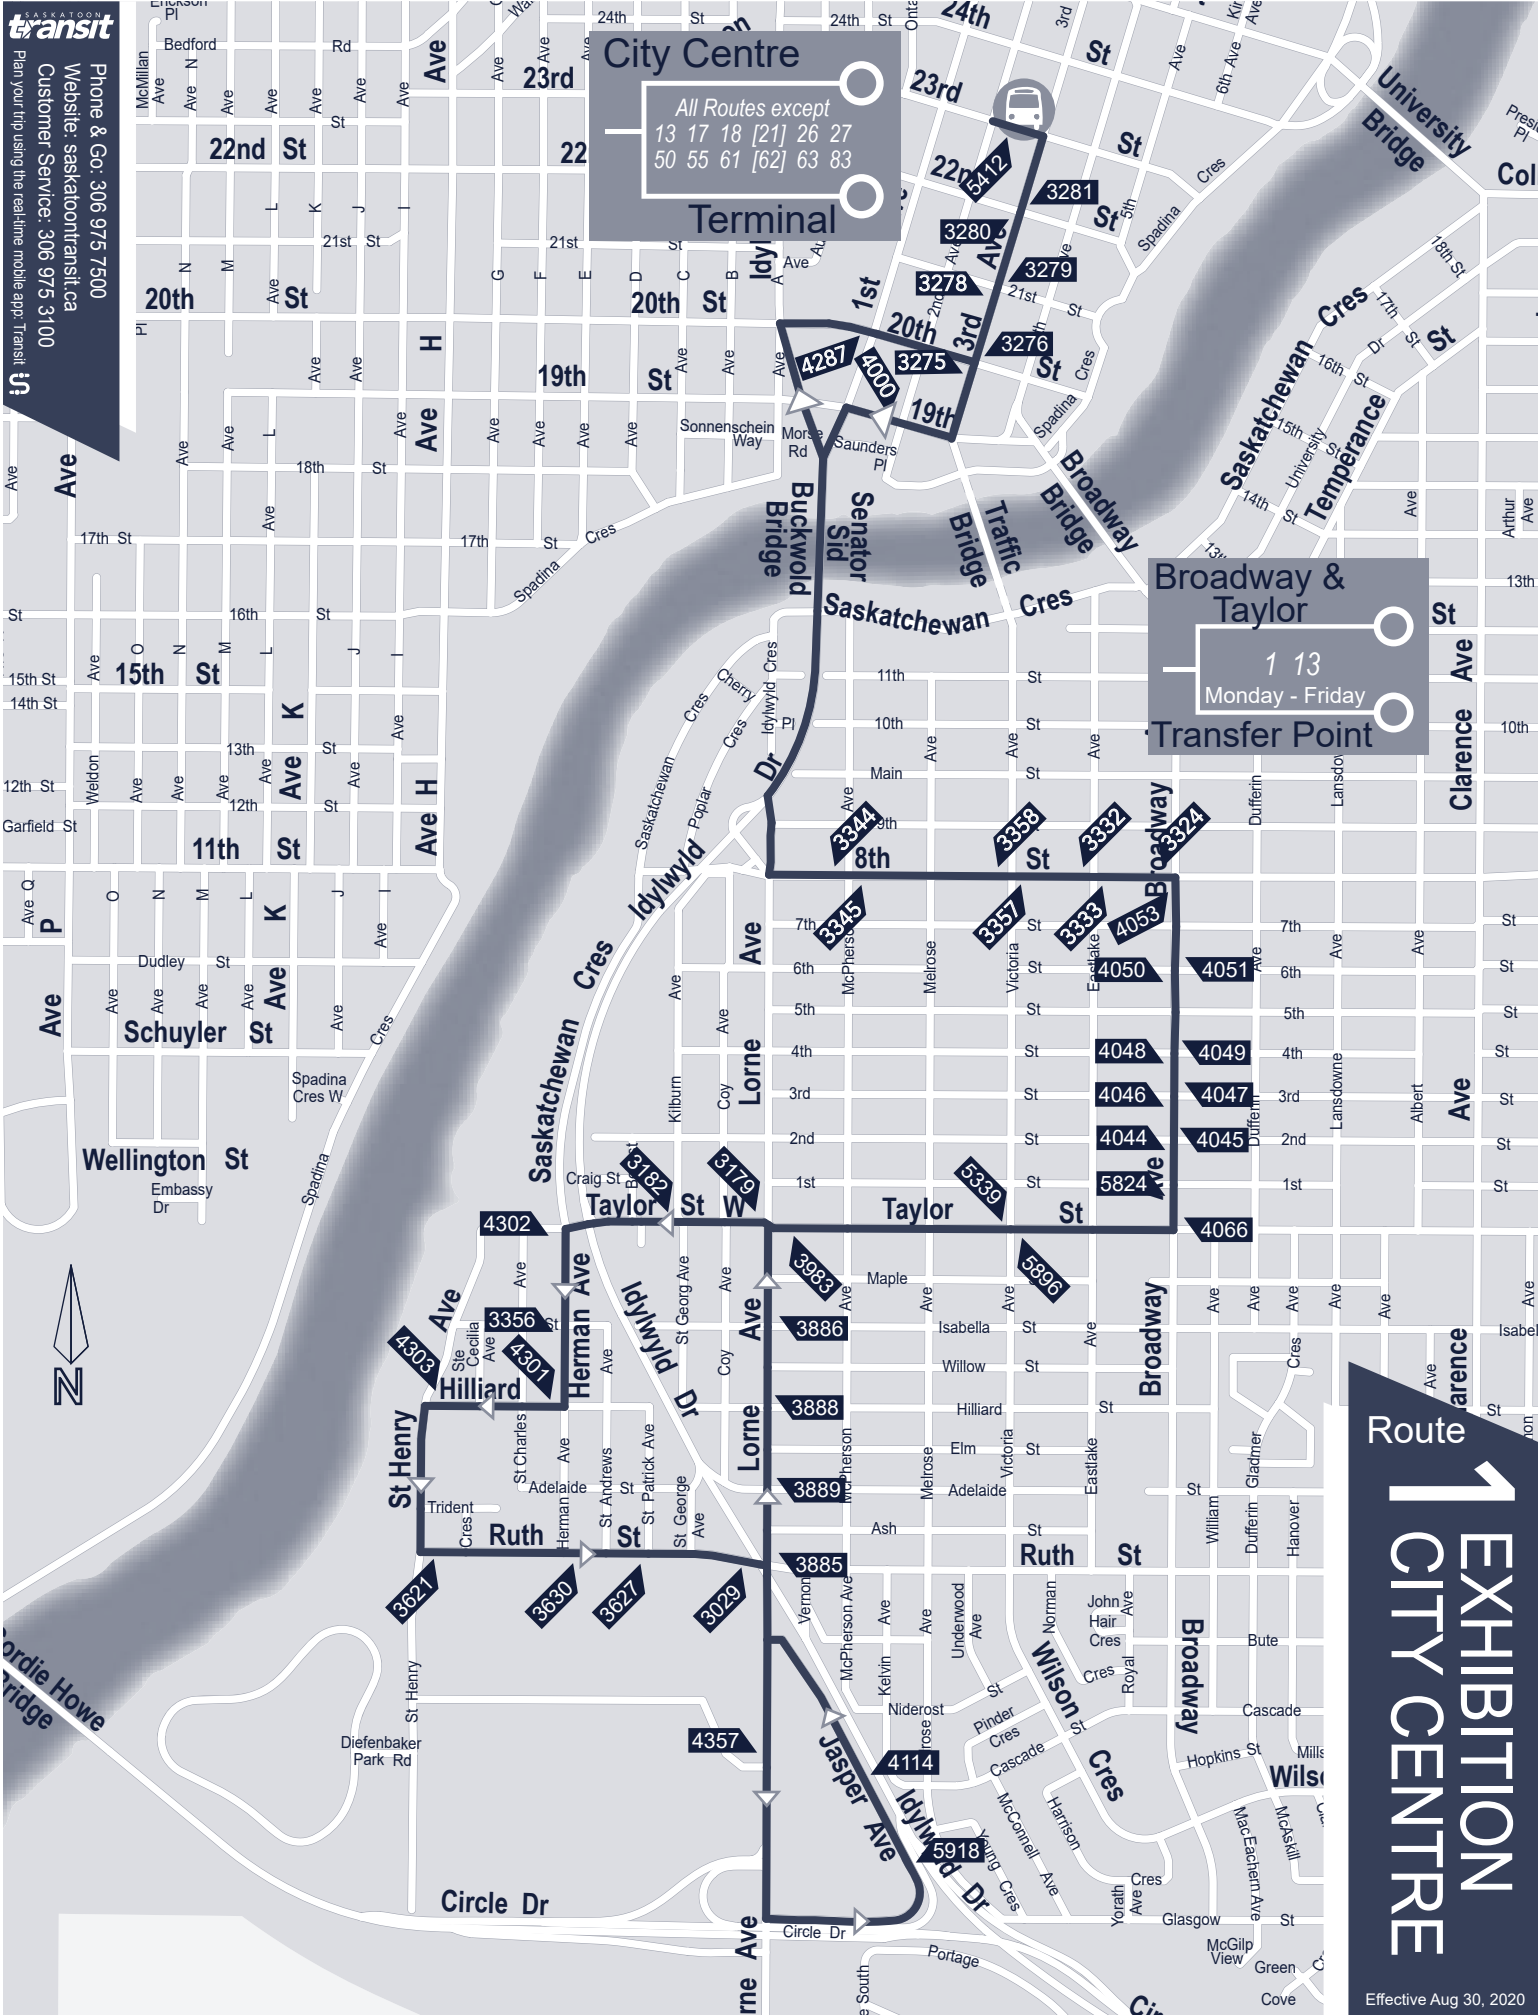

SASKATOON
transit
Phone & Co: 306 975 7500
Website: saskatoontransit.ca
Customer Service: 306 975 3100
Plan your trip using the real-time mobile app: Transit

Route
EXHIBITION CITY CENTRE
Effective Aug 30, 2020