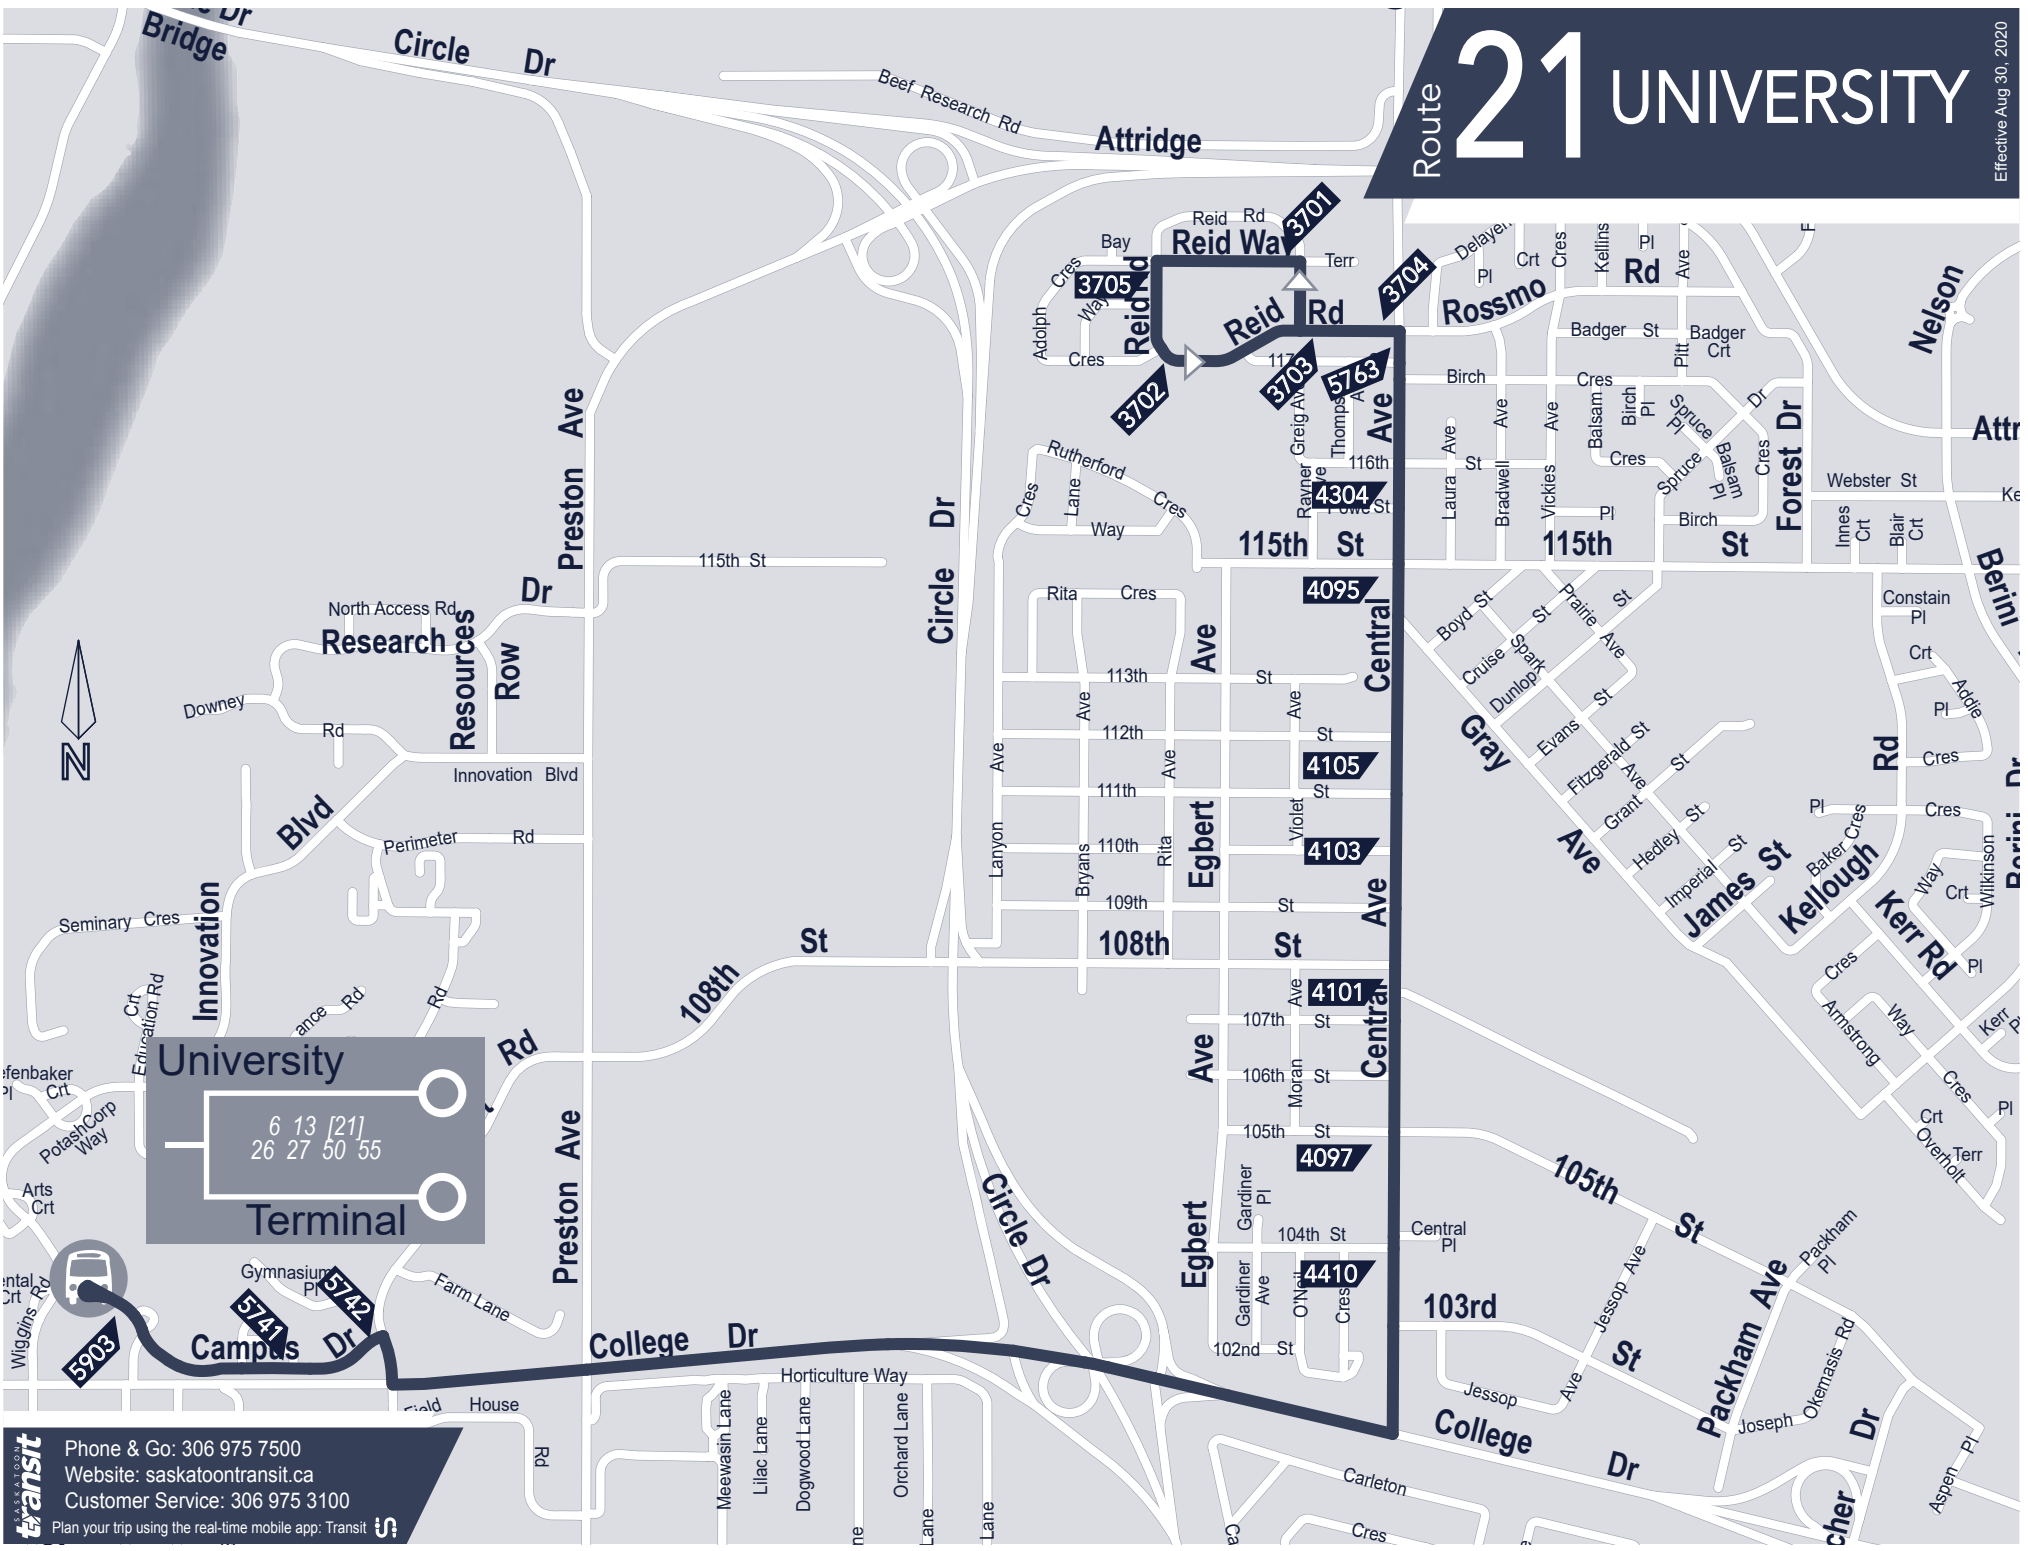

Route 21 UNIVERSITY

Effective Aug 30, 2020

University Terminal

6 13 [21]
26 27 50 55

Saskatoon Transit

Phone & Go: 306 975 7500
 Website: saskatoontransit.ca
 Customer Service: 306 975 3100

Plan your trip using the real-time mobile app: Transit

21 UNIVERSITY

Westbound

REID ROAD &
CENTRAL AVENUE

CENTRAL AVENUE
& 115TH STREET

CENTRAL AVENUE
& 104TH STREET

UNIVERSITY - PLACE RIEL

Monday to Friday

6:29 AM	6:39 AM	6:42 AM	6:50 AM
6:59 AM	7:09 AM	7:12 AM	7:20 AM
7:29 AM	7:39 AM	7:42 AM	7:50 AM
7:59 AM	8:09 AM	8:12 AM	8:20 AM
8:29 AM	8:39 AM	8:42 AM	8:50 AM
8:59 AM	9:09 AM	9:12 AM	9:20 AM
9:29 AM	9:39 AM	9:42 AM	9:50 AM