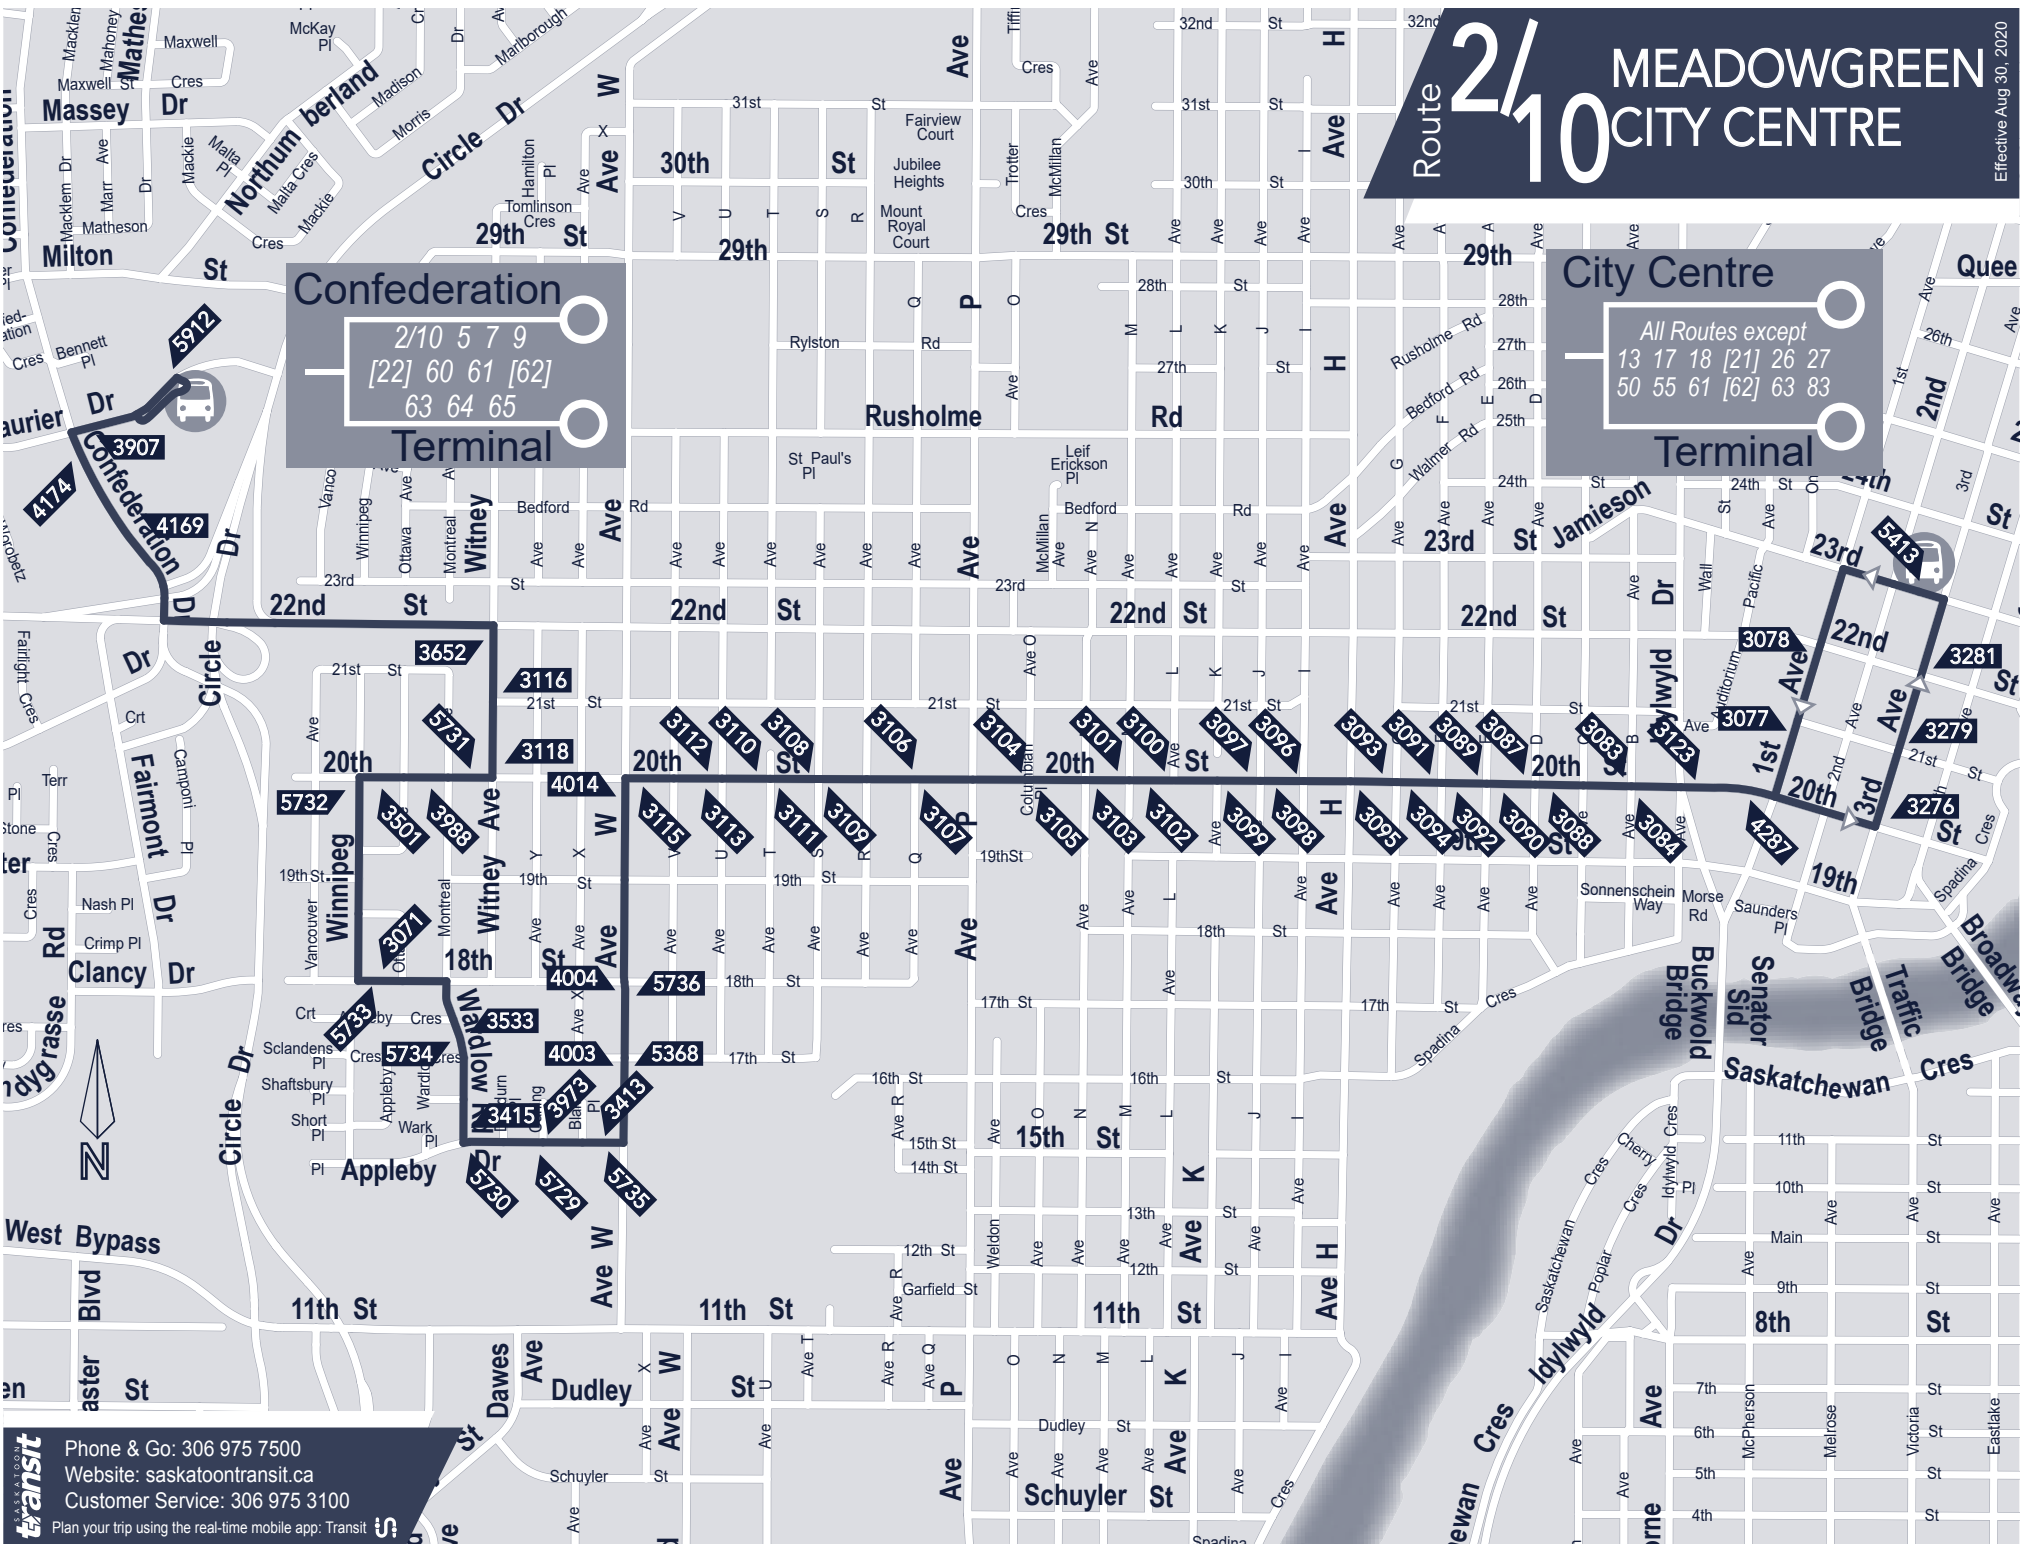

# Route 210 MEADOWGREEN CITY CENTRE

Effective Aug 30, 2020

**Confederation Terminal**  
 2/10 5 7 9  
 [22] 60 61 [62]  
 63 64 65

**City Centre Terminal**  
 All Routes except  
 13 17 18 [21] 26 27  
 50 55 61 [62] 63 83