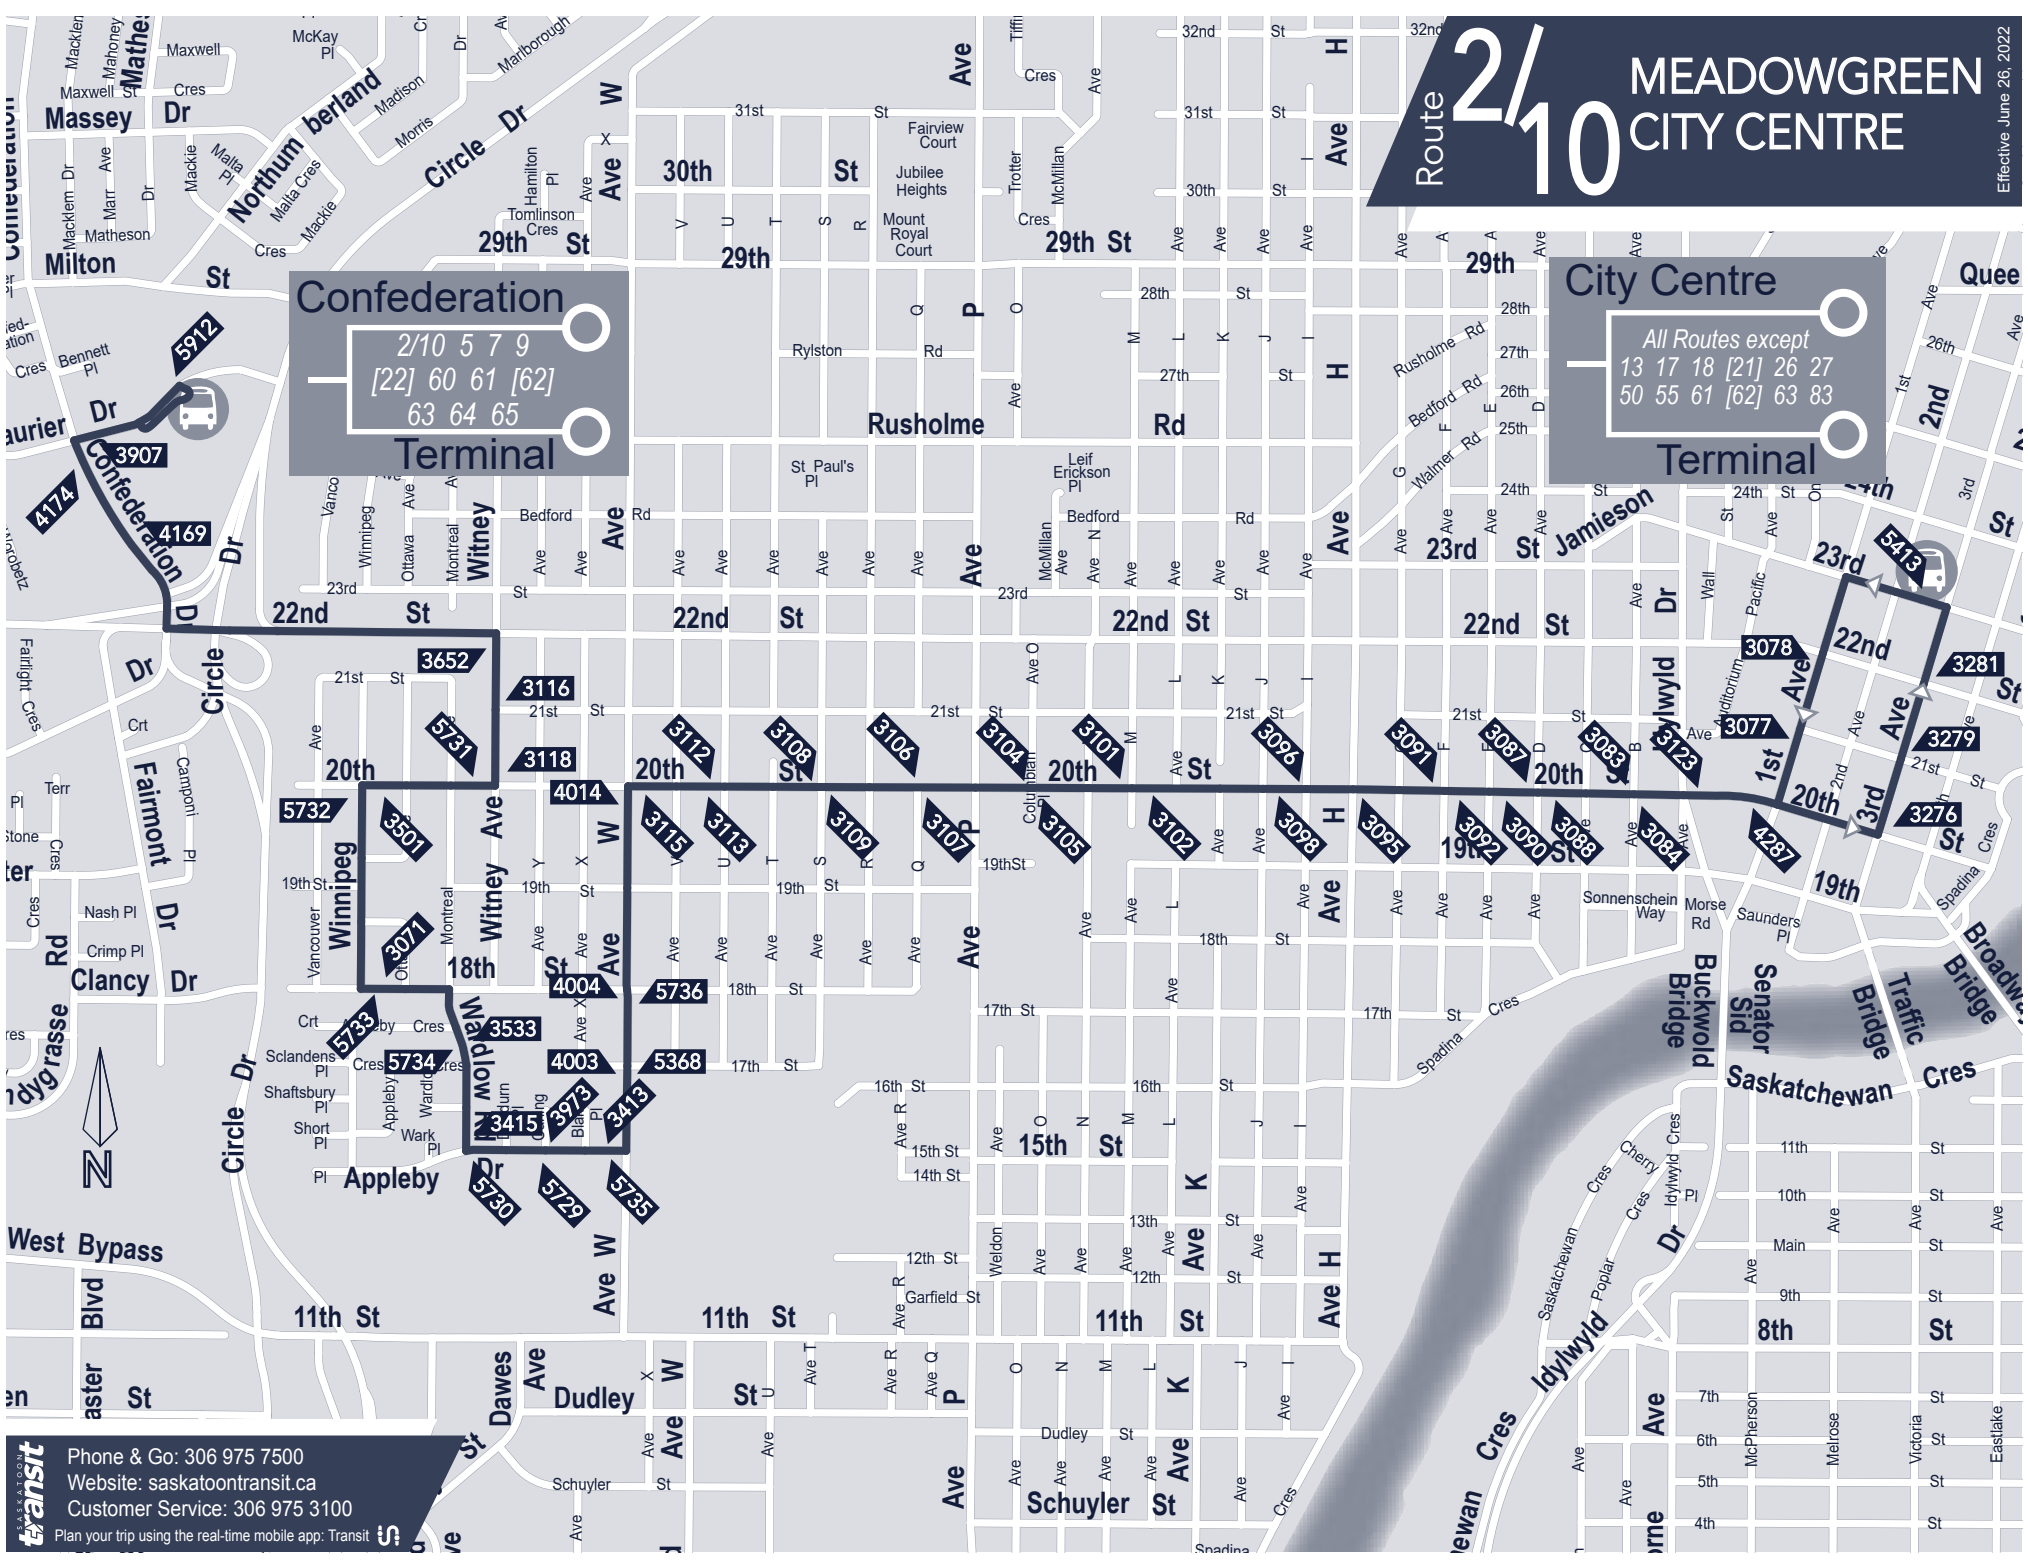

Route 2/10 MEADOWGREEN CITY CENTRE

Effective June 26, 2022

Confederation Terminal
2/10 5 7 9
[22] 60 61 [62]
63 64 65

City Centre Terminal
All Routes except
13 17 18 [21] 26 27
50 55 61 [62] 63 83

SASKATOON transit
Phone & Go: 306 975 7500
Website: saskatoontransit.ca
Customer Service: 306 975 3100
Plan your trip using the real-time mobile app: Transit U