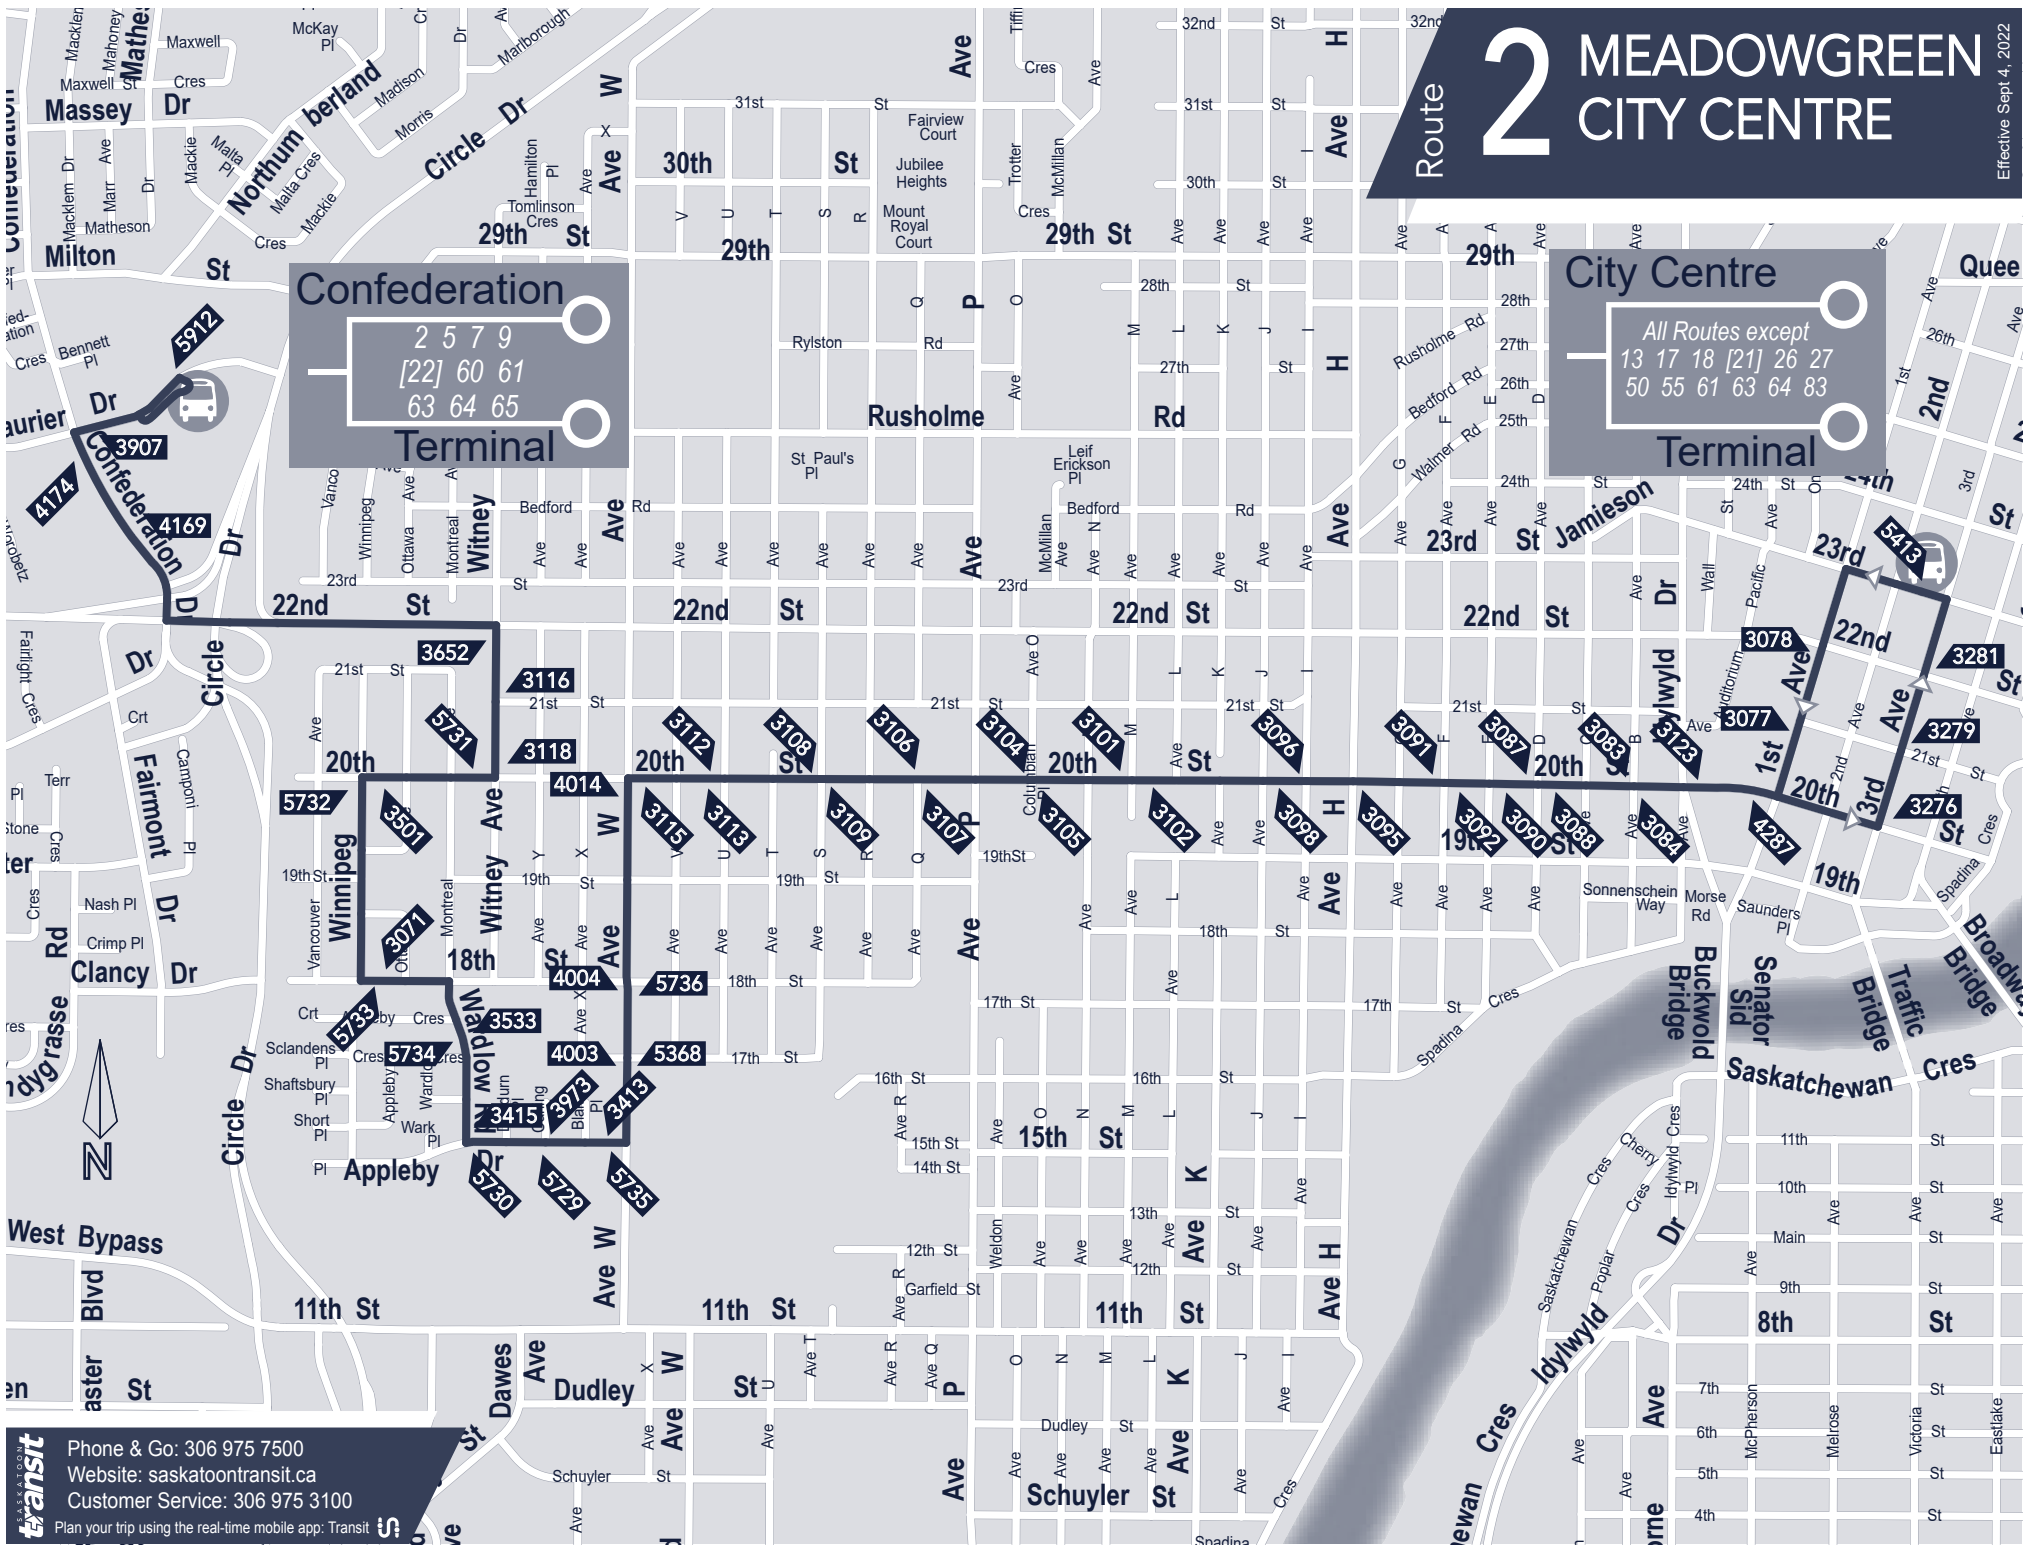

Route 2 MEADOWGREEN CITY CENTRE

Effective Sept 4, 2022

Confederation Terminal
2 5 7 9
[22] 60 61
63 64 65

City Centre Terminal
All Routes except
13 17 18 [21] 26 27
50 55 61 63 64 83

SASKATOON transit
Phone & Go: 306 975 7500
Website: saskatoontransit.ca
Customer Service: 306 975 3100
Plan your trip using the real-time mobile app: Transit U