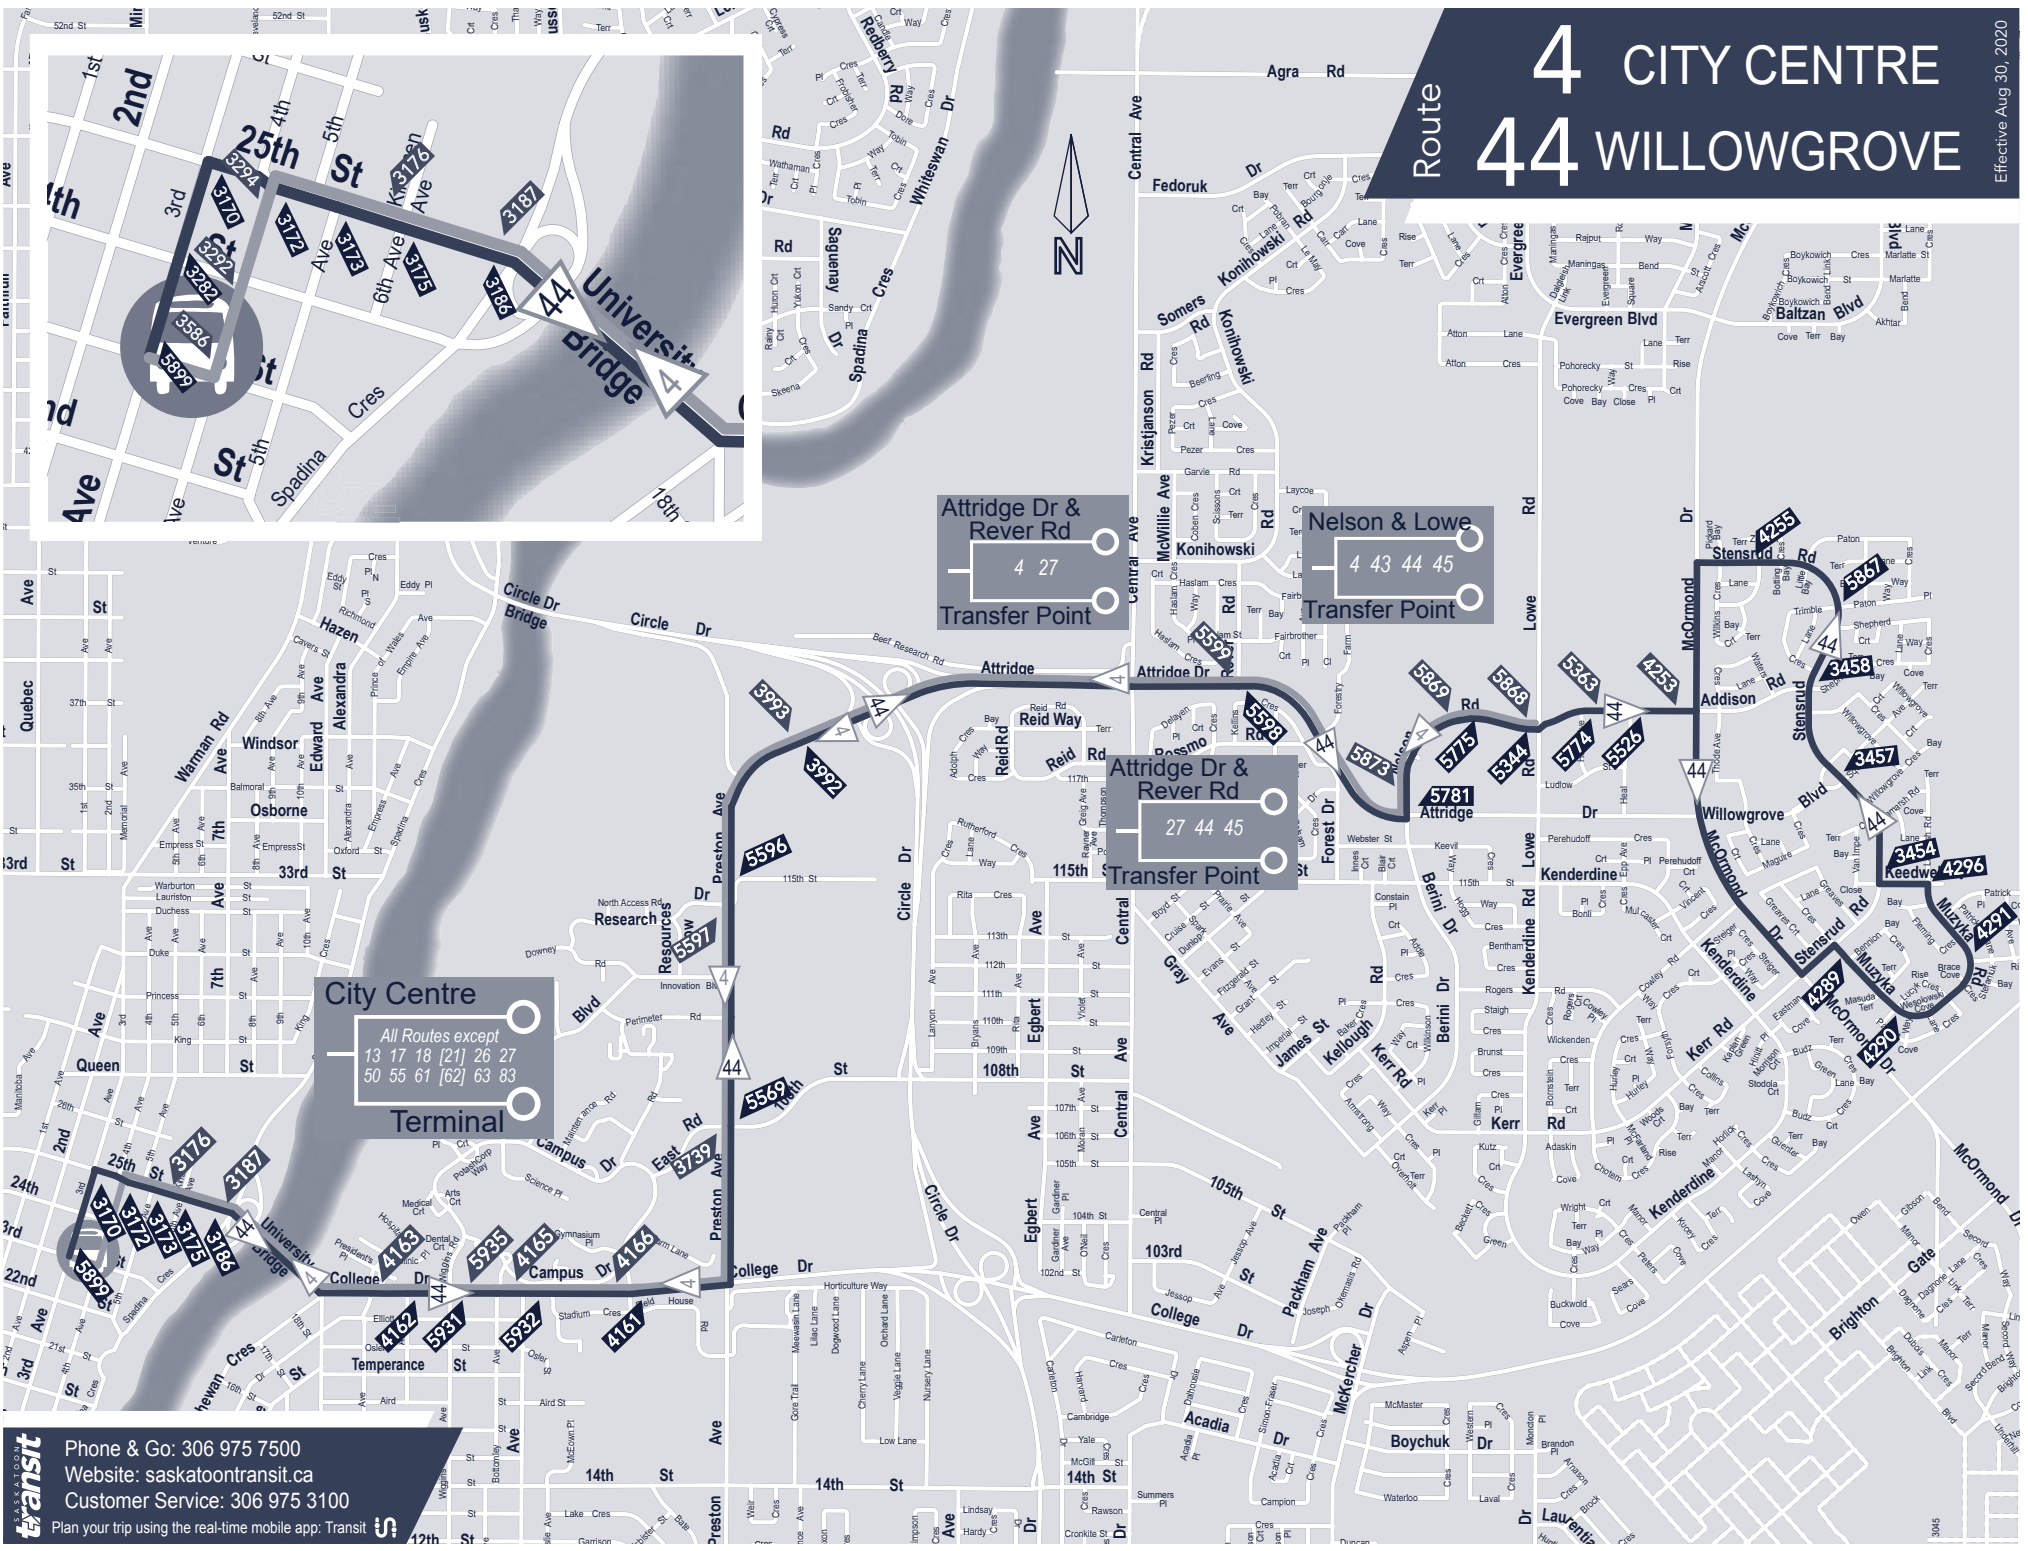

Route 44 CITY CENTRE WILLOWGROVE

saskatoon transit

Phone & Go: 306 975 7500
Website: saskatoontransit.ca
Customer Service: 306 975 3100

Plan your trip using the real-time mobile app: Transit