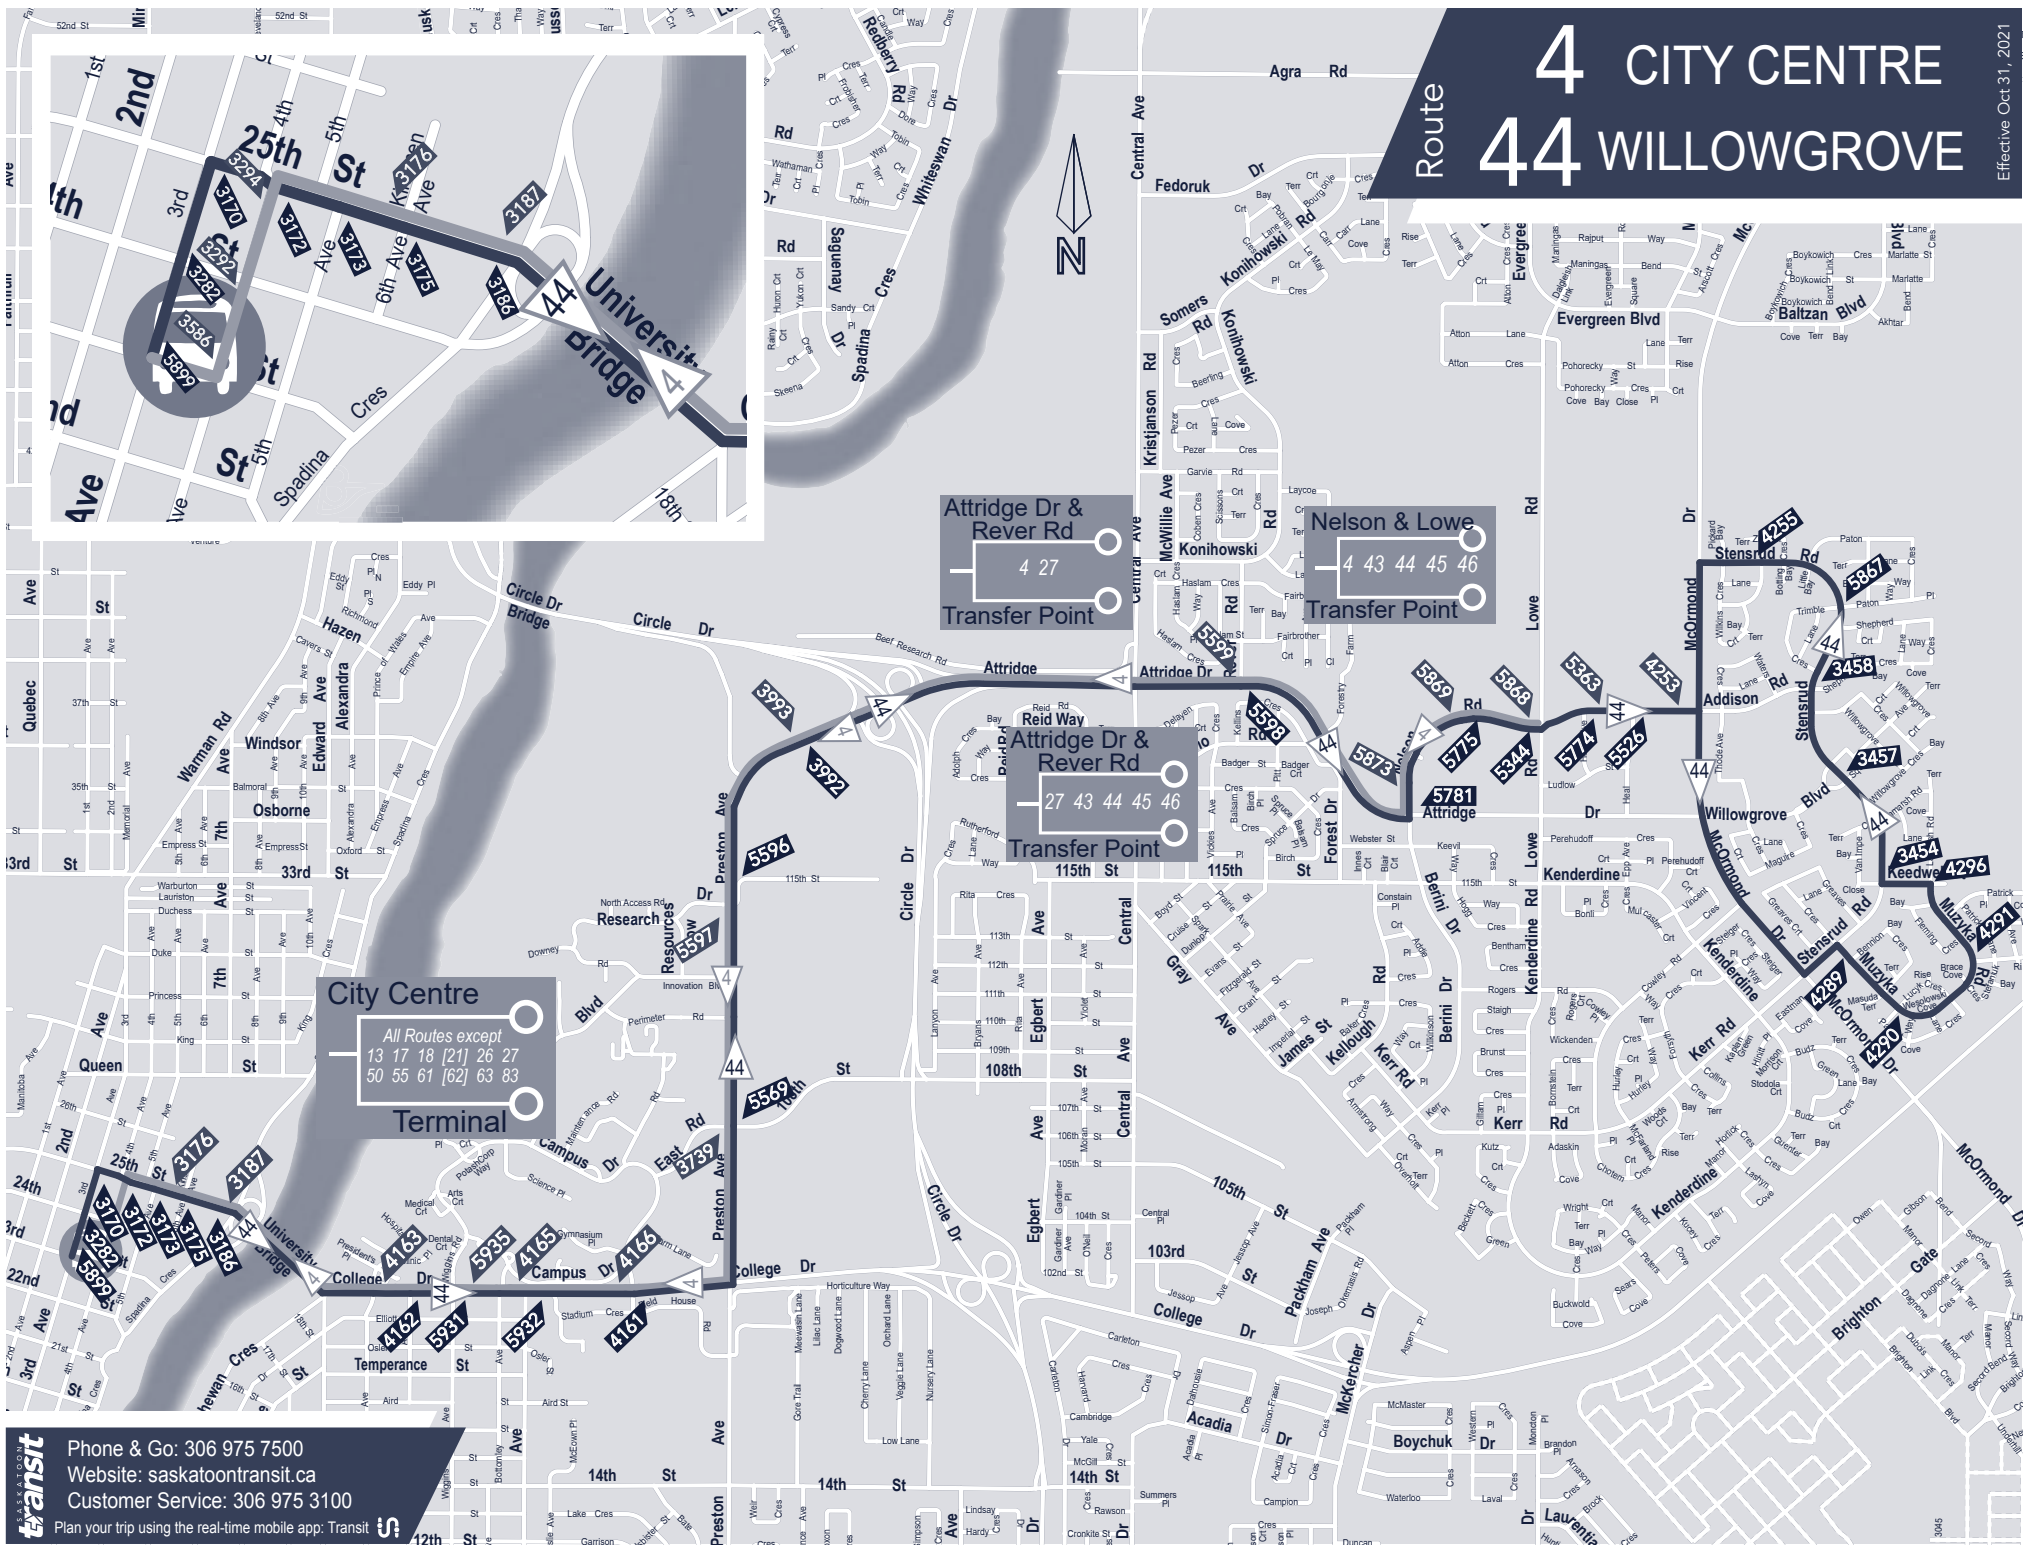

Route 44 CITY CENTRE 44 WILLOWGROVE

Effective Oct 31, 2021

saskatoon transit
Phone & Go: 306 975 7500
Website: saskatoontransit.ca
Customer Service: 306 975 3100
Plan your trip using the real-time mobile app: Transit