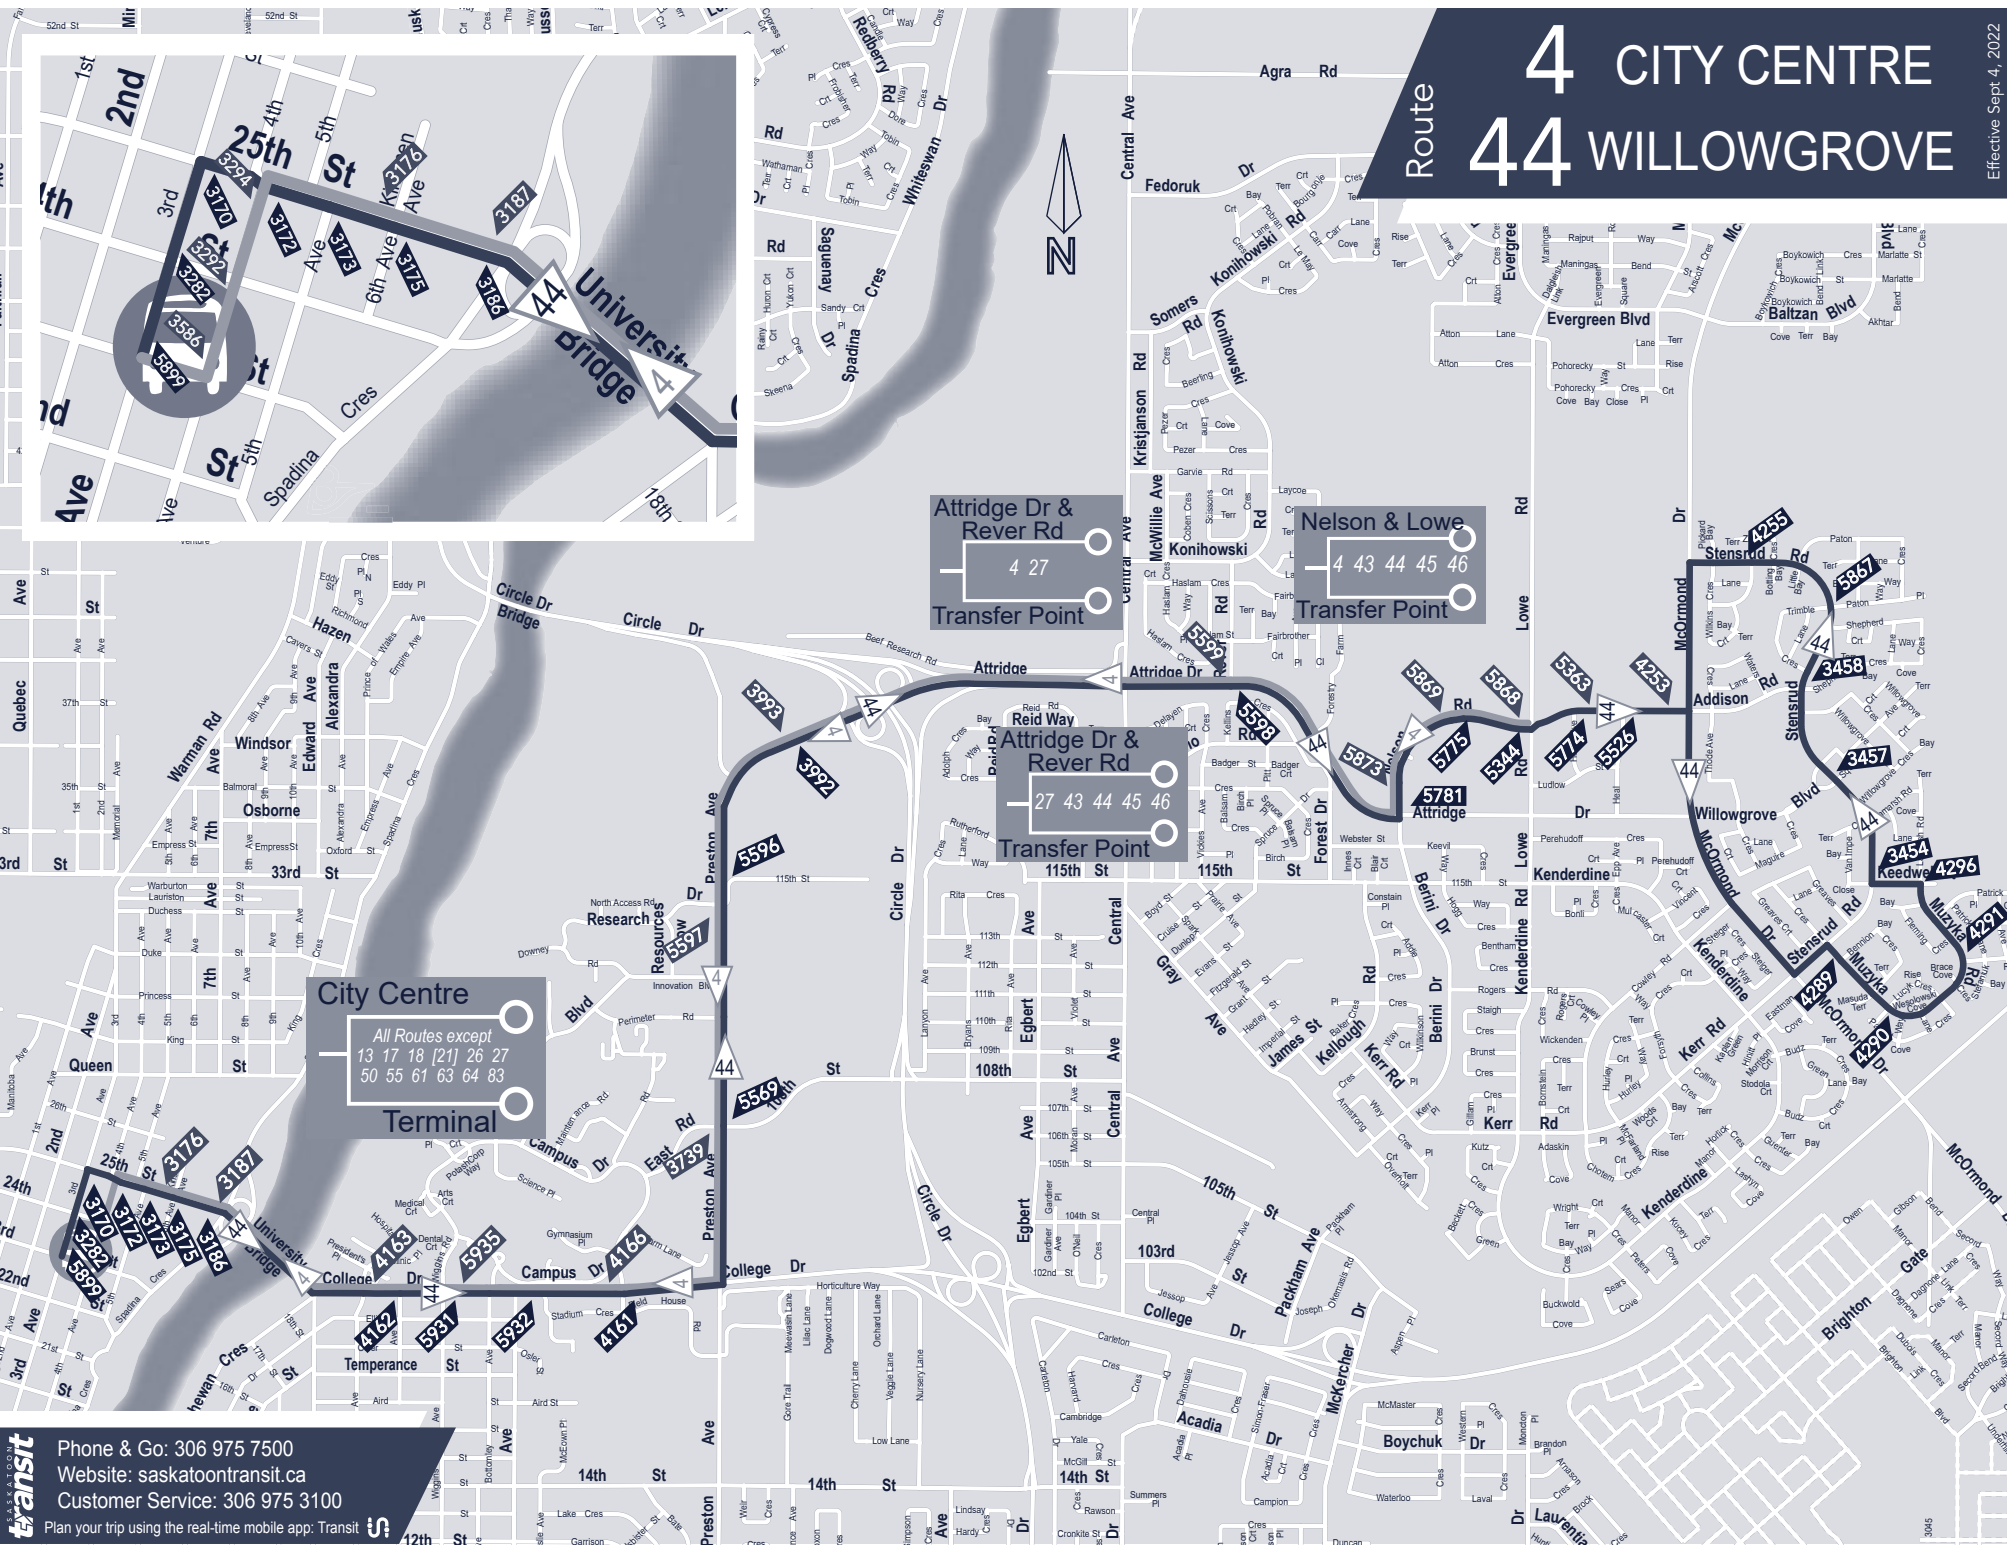

Route 44 CITY CENTRE WILLOWGROVE

saskatoon transit
Phone & Go: 306 975 7500
Website: saskatoontransit.ca
Customer Service: 306 975 3100
Plan your trip using the real-time mobile app: Transit