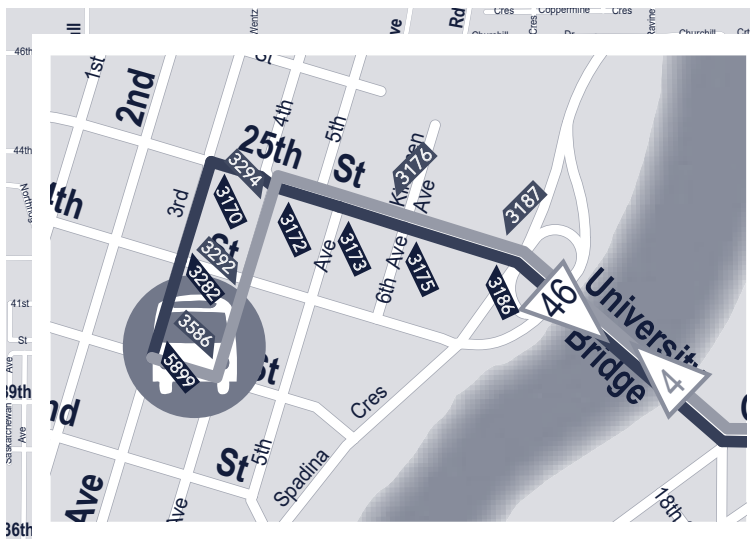

4 CITY CENTRE 46 115TH STREET

saskatoon transit
Phone & Go: 306 975 7500
Website: saskatoontransit.ca
Customer Service: 306 975 3100
Plan your trip using the real-time mobile app: Transit