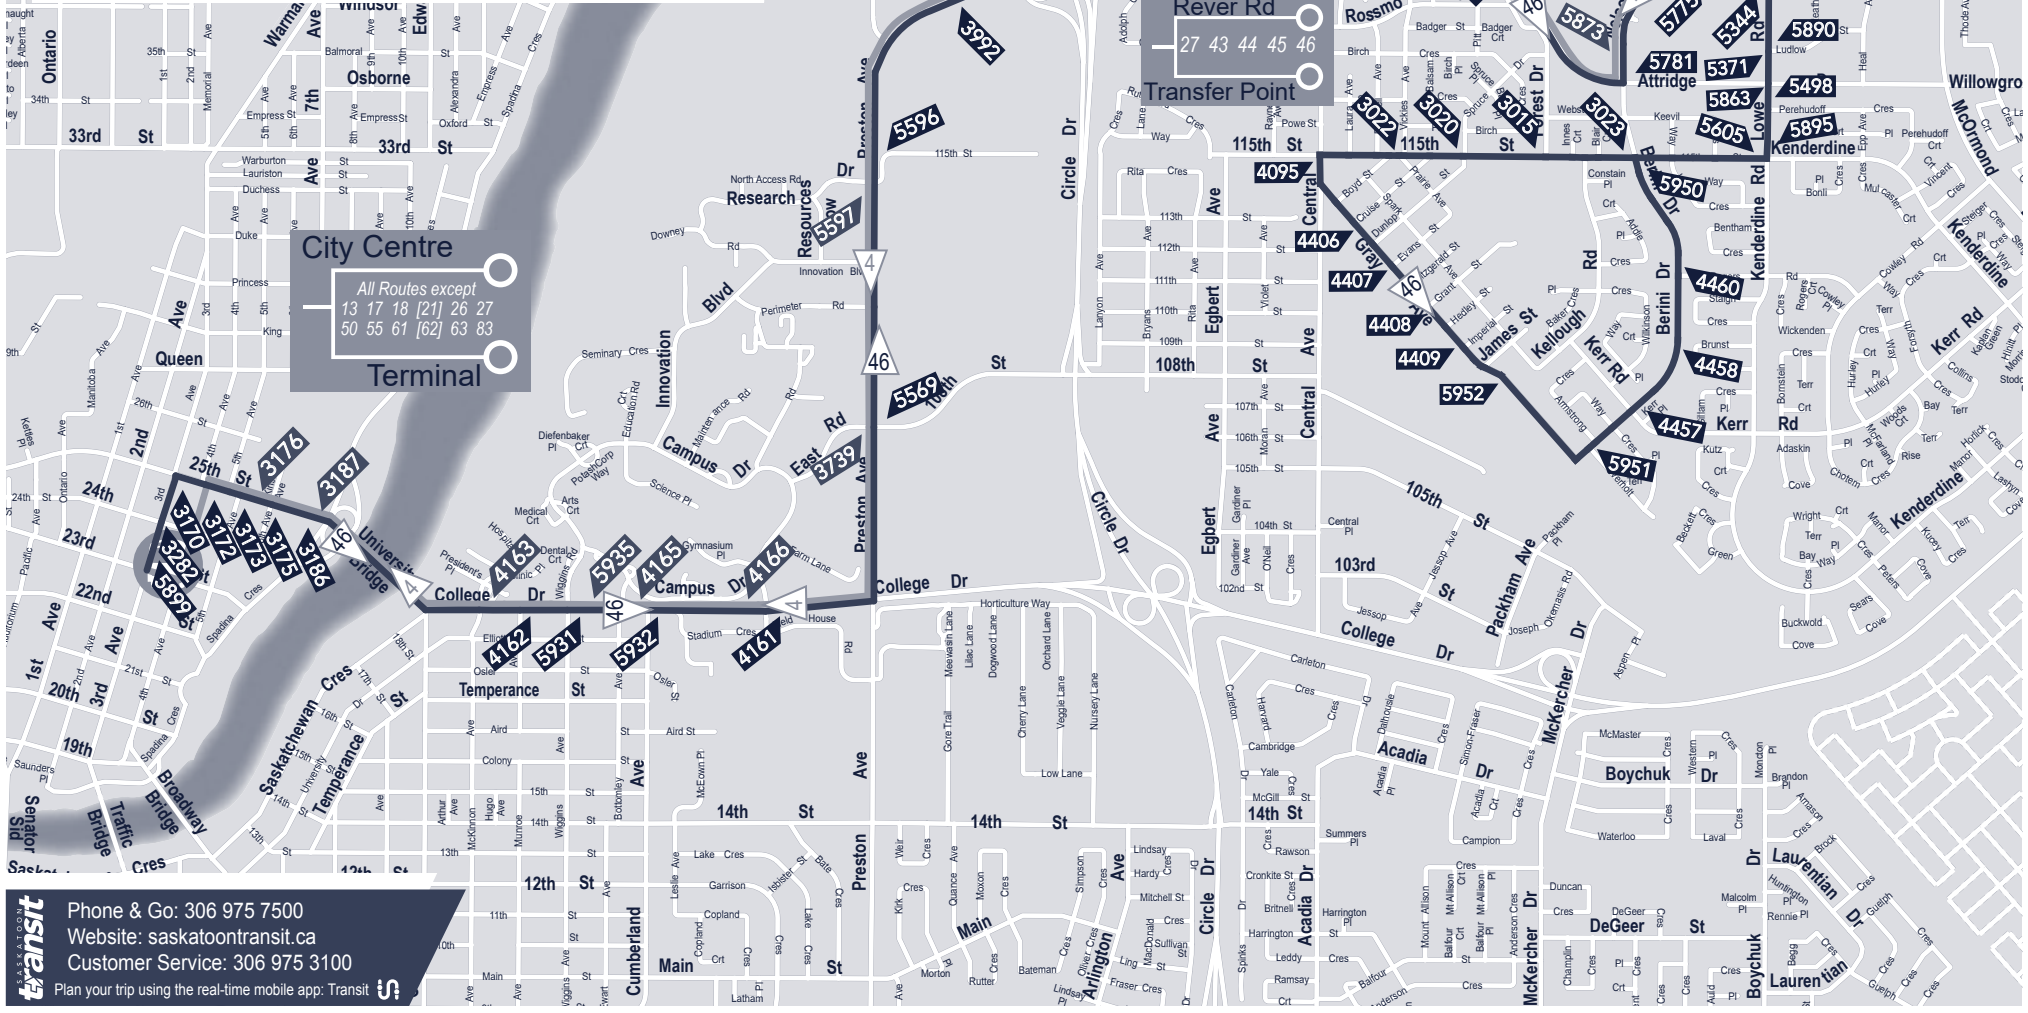

4 CITY CENTRE 46 115TH STREET

saskatoon transit
Phone & Go: 306 975 7500
Website: saskatoontransit.ca
Customer Service: 306 975 3100
Plan your trip using the real-time mobile app: Transit