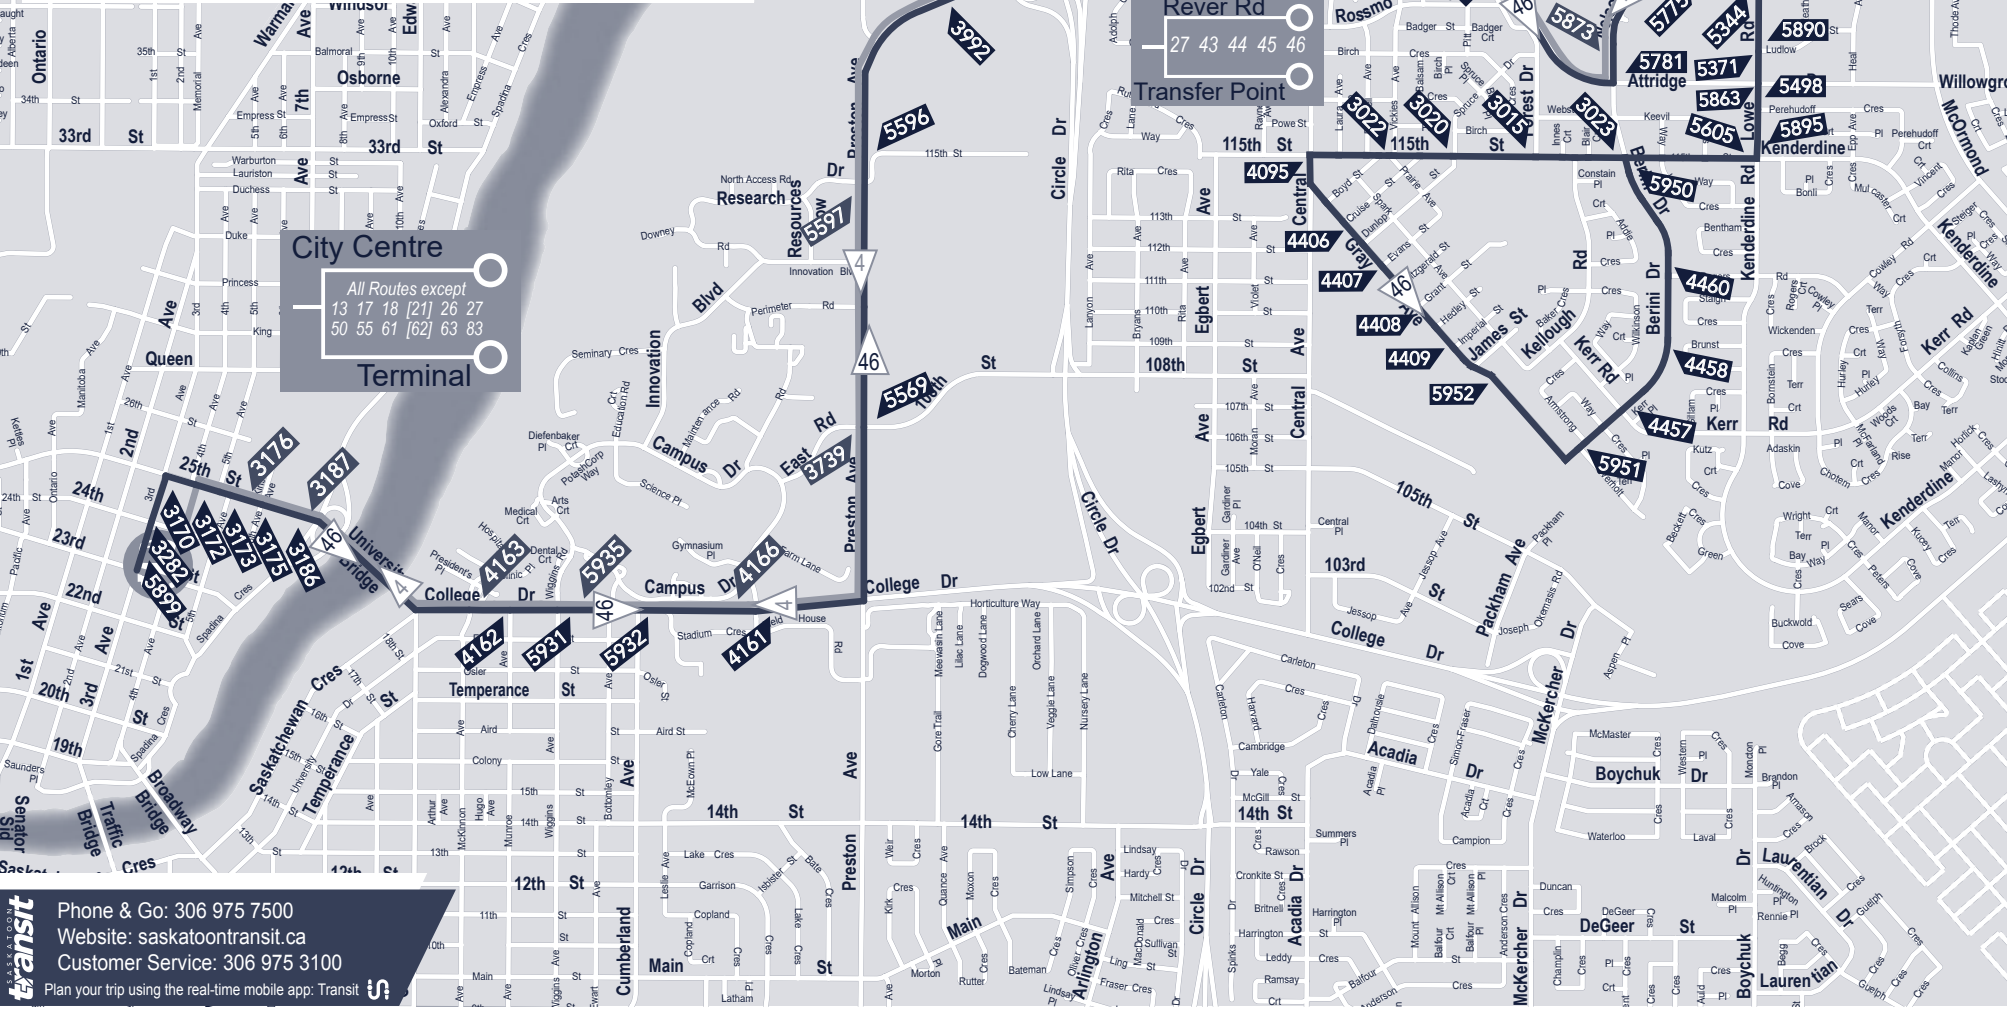

4 CITY CENTRE 46 115TH STREET

City Centre
Terminal
All Routes except
13 17 18 [21] 26 27
50 55 61 [62] 63 83

Attridge Dr & Rever Rd
Transfer Point
4 27

Nelson & Lowe
Transfer Point
4 43 44 45 46

Attridge Dr & Rever Rd
Transfer Point
27 43 44 45 46

4 City Centre			
City Centre			
NELSON ROAD & LOWE ROAD	PRESTON CROSSING	COLLEGE DRIVE & BOTTOMLEY ROAD	CITY CENTRE**
Monday to Friday			
5:53 AM	5:58 AM	6:05 AM	6:14 AM
6:03 AM	6:08 AM	6:15 AM	6:24 AM
6:13 AM	6:18 AM	6:25 AM	6:34 AM
and every 10 minutes until			
11:03 AM	11:08 AM	11:15 AM	11:24 AM
11:13 AM	11:18 AM	11:25 AM	11:34 AM
11:23 AM	11:28 AM	11:35 AM	11:44 AM
11:33 AM	11:38 AM	11:45 AM	11:54 AM
11:43 AM	11:48 AM	11:55 AM	12:04 PM
11:53 AM	11:58 AM	12:05 PM	12:14 PM
12:03 PM	12:08 PM	12:15 PM	12:24 PM
and every 10 minutes until			
5:23 PM	5:28 PM	5:35 PM	5:44 PM
5:33 PM	5:38 PM	5:45 PM	5:54 PM
5:43 PM	5:48 PM	5:55 PM	6:04 PM
5:53 PM	5:58 PM	6:05 PM	6:14 PM
6:03 PM	6:08 PM	6:15 PM	6:24 PM
6:13 PM	6:18 PM	6:25 PM	6:34 PM
6:23 PM	6:28 PM	6:35 PM	6:44 PM
6:33 PM	6:38 PM	6:45 PM	6:54 PM

♿ All routes are fully accessible

* Route changes to 4 City Centre at Nelson & Lowe, no transfer required

** Leaves downtown as a Route 43, 44, 45 or 46 to return to Nelson & Lowe