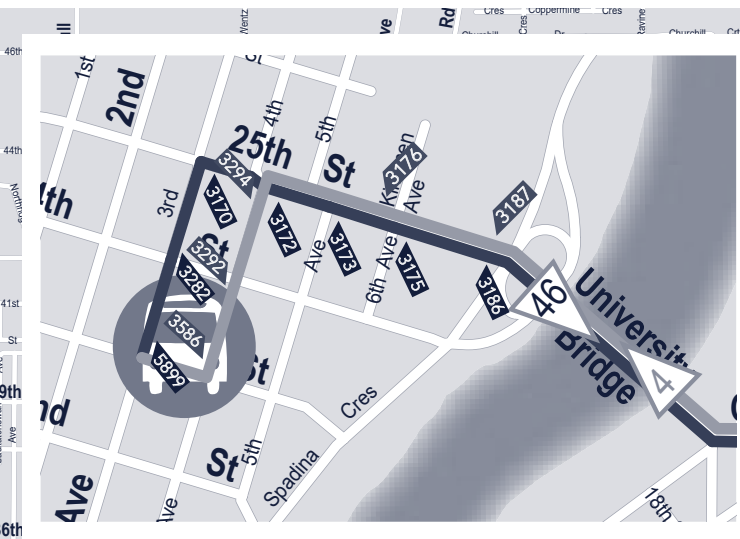

4 CITY CENTRE 46 115TH STREET

City Centre
Terminal
All Routes except
13 17 18 [21] 26 27
50 55 61 [62] 63 83

Attridge Dr & Rever Rd
Transfer Point
4 27

Nelson & Lowe
Transfer Point
4 43 44 45 46

Attridge Dr & Rever Rd
Transfer Point
27 43 44 45 46

4 City Centre			
City Centre			
NELSON ROAD & LOWE ROAD	PRESTON CROSSING	COLLEGE DRIVE & BOTTOMLEY ROAD	CITY CENTRE**
Monday to Friday			
5:53 AM	5:58 AM	6:05 AM	6:14 AM
6:03 AM	6:08 AM	6:15 AM	6:24 AM
6:13 AM	6:18 AM	6:25 AM	6:34 AM
and every 10 minutes until			
11:03 AM	11:08 AM	11:15 AM	11:24 AM
11:13 AM	11:18 AM	11:25 AM	11:34 AM
11:23 AM	11:28 AM	11:35 AM	11:44 AM
11:33 AM	11:38 AM	11:45 AM	11:54 AM
11:43 AM	11:48 AM	11:55 AM	12:04 PM
11:53 AM	11:58 AM	12:05 PM	12:14 PM
12:03 PM	12:08 PM	12:15 PM	12:24 PM
and every 10 minutes until			
5:23 PM	5:28 PM	5:35 PM	5:44 PM
5:33 PM	5:38 PM	5:45 PM	5:54 PM
5:43 PM	5:48 PM	5:55 PM	6:04 PM
5:53 PM	5:58 PM	6:05 PM	6:14 PM
6:03 PM	6:08 PM	6:15 PM	6:24 PM
6:13 PM	6:18 PM	6:25 PM	6:34 PM
6:23 PM	6:28 PM	6:35 PM	6:44 PM
6:33 PM	6:38 PM	6:45 PM	6:54 PM

♿ All routes are fully accessible

* Route changes to 4 City Centre at Nelson & Lowe, no transfer required

** Leaves downtown as a Route 43, 44, 45 or 46 to return to Nelson & Lowe