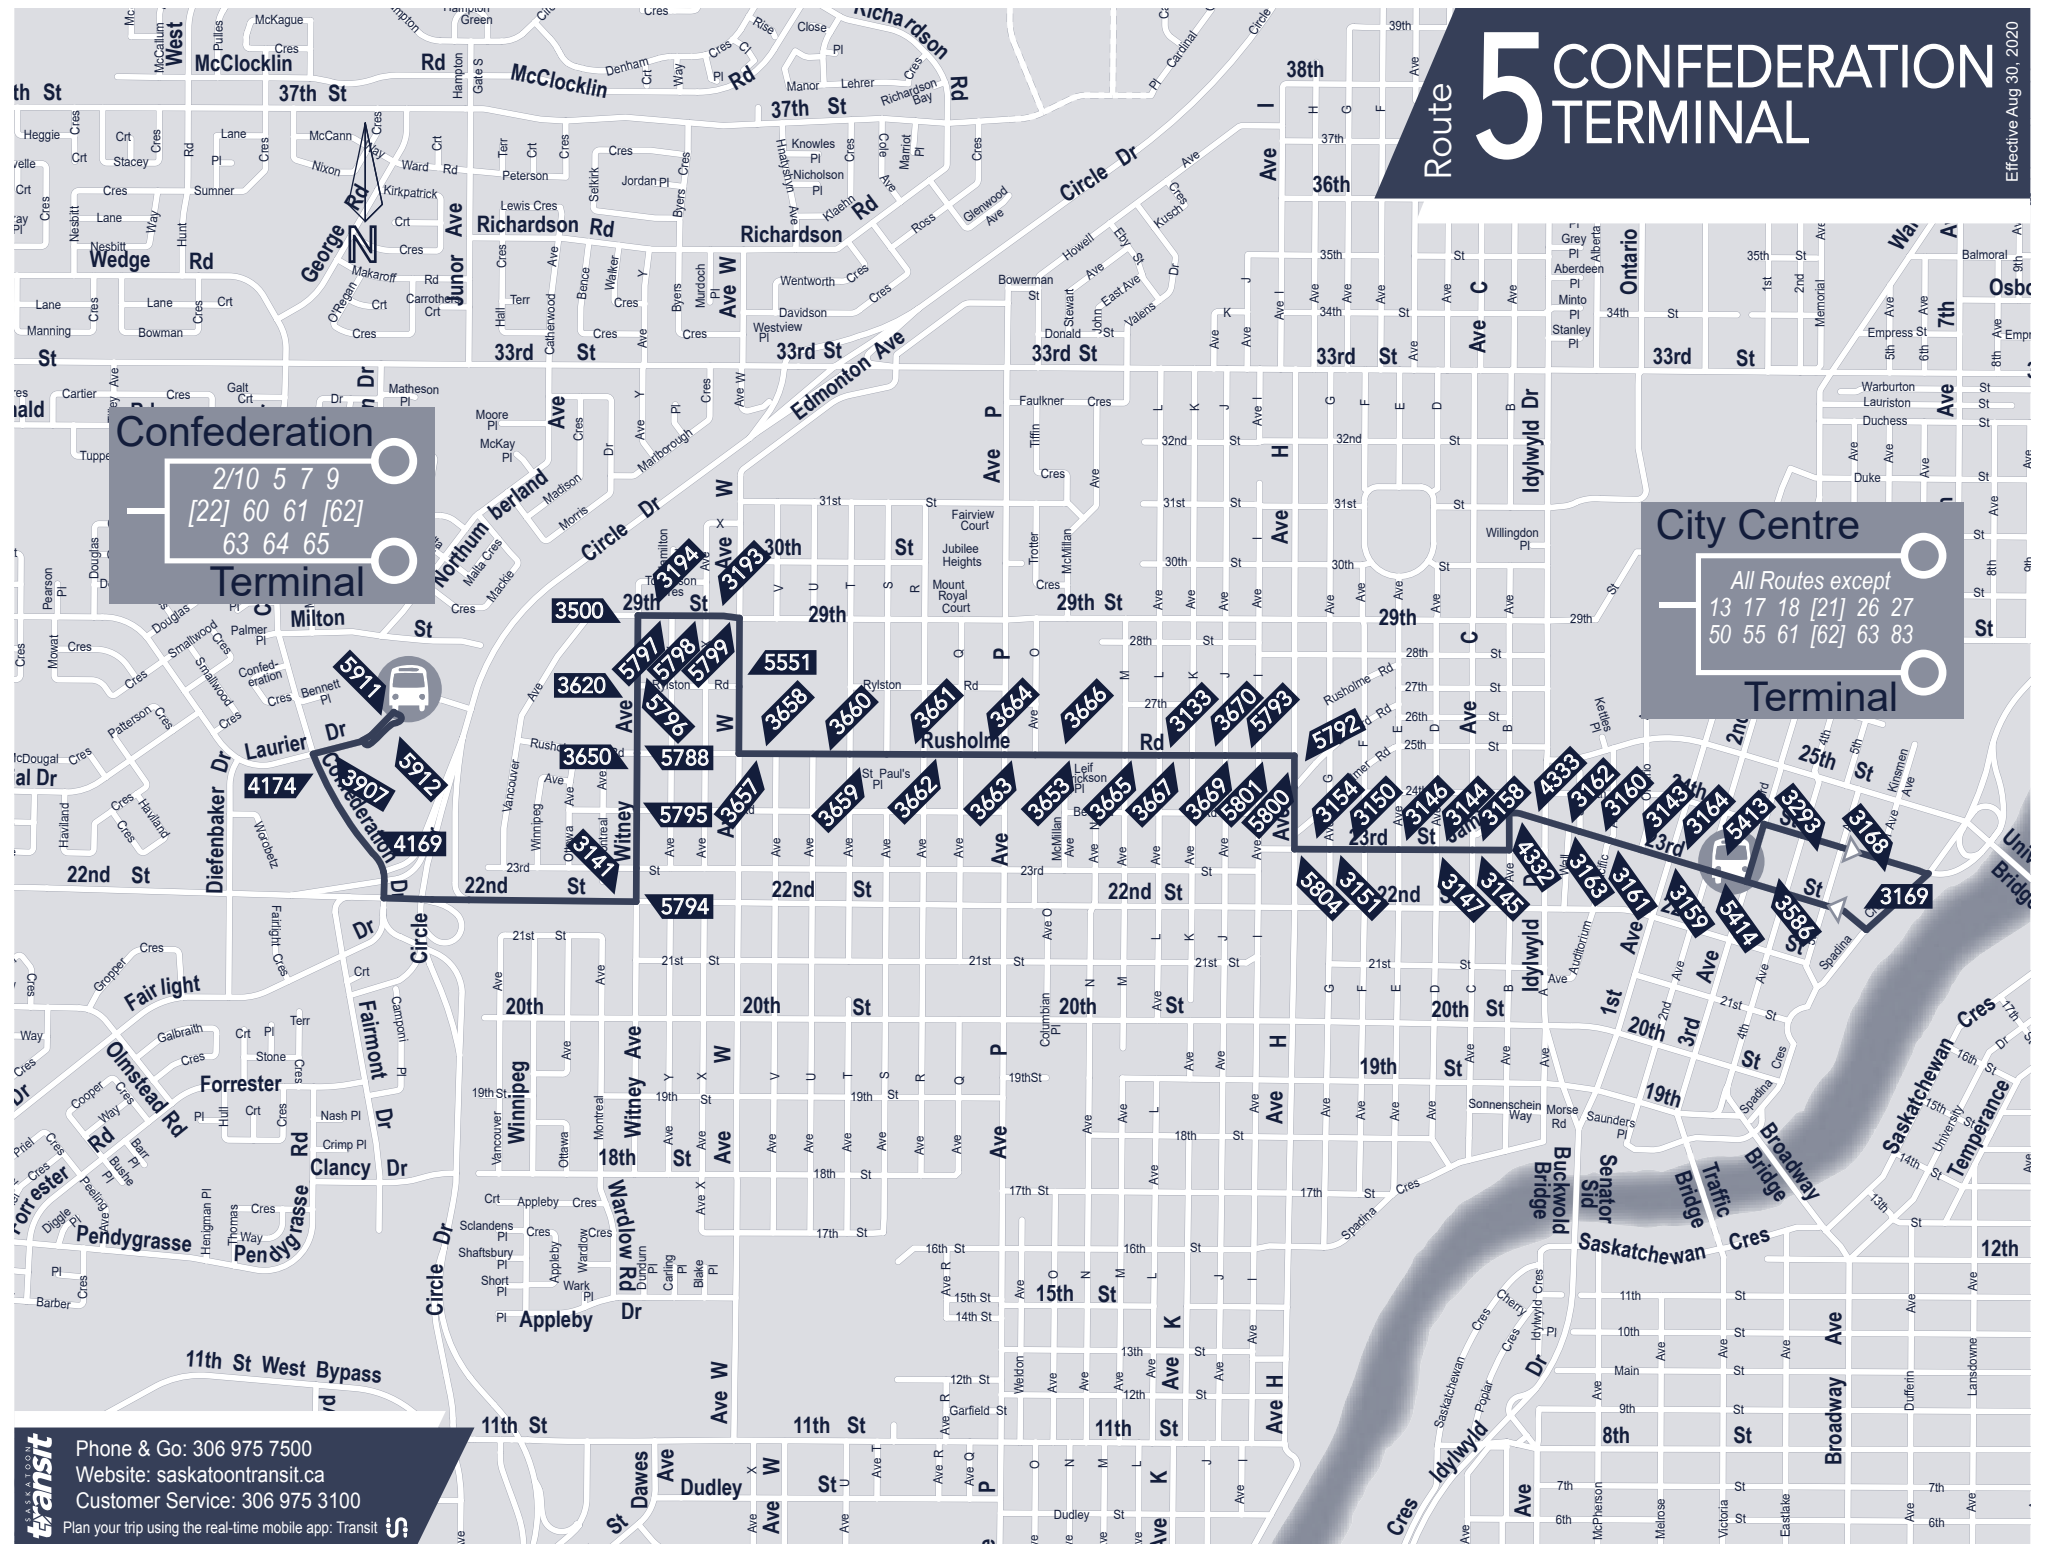

Route 5 CONFEDERATION TERMINAL

Effective Aug 30, 2020

Confederation Terminal
 2/10 5 7 9
 [22] 60 61 [62]
 63 64 65

City Centre Terminal
 All Routes except
 13 17 18 [21] 26 27
 50 55 61 [62] 63 83

saskatoon transit
 Phone & Go: 306 975 7500
 Website: saskatoontransit.ca
 Customer Service: 306 975 3100
 Plan your trip using the real-time mobile app: Transit

All routes are fully accessible

G End of service, bus to garage

* Continues as the Route 64 - evenings, Saturday mornings, Sunday & Holidays