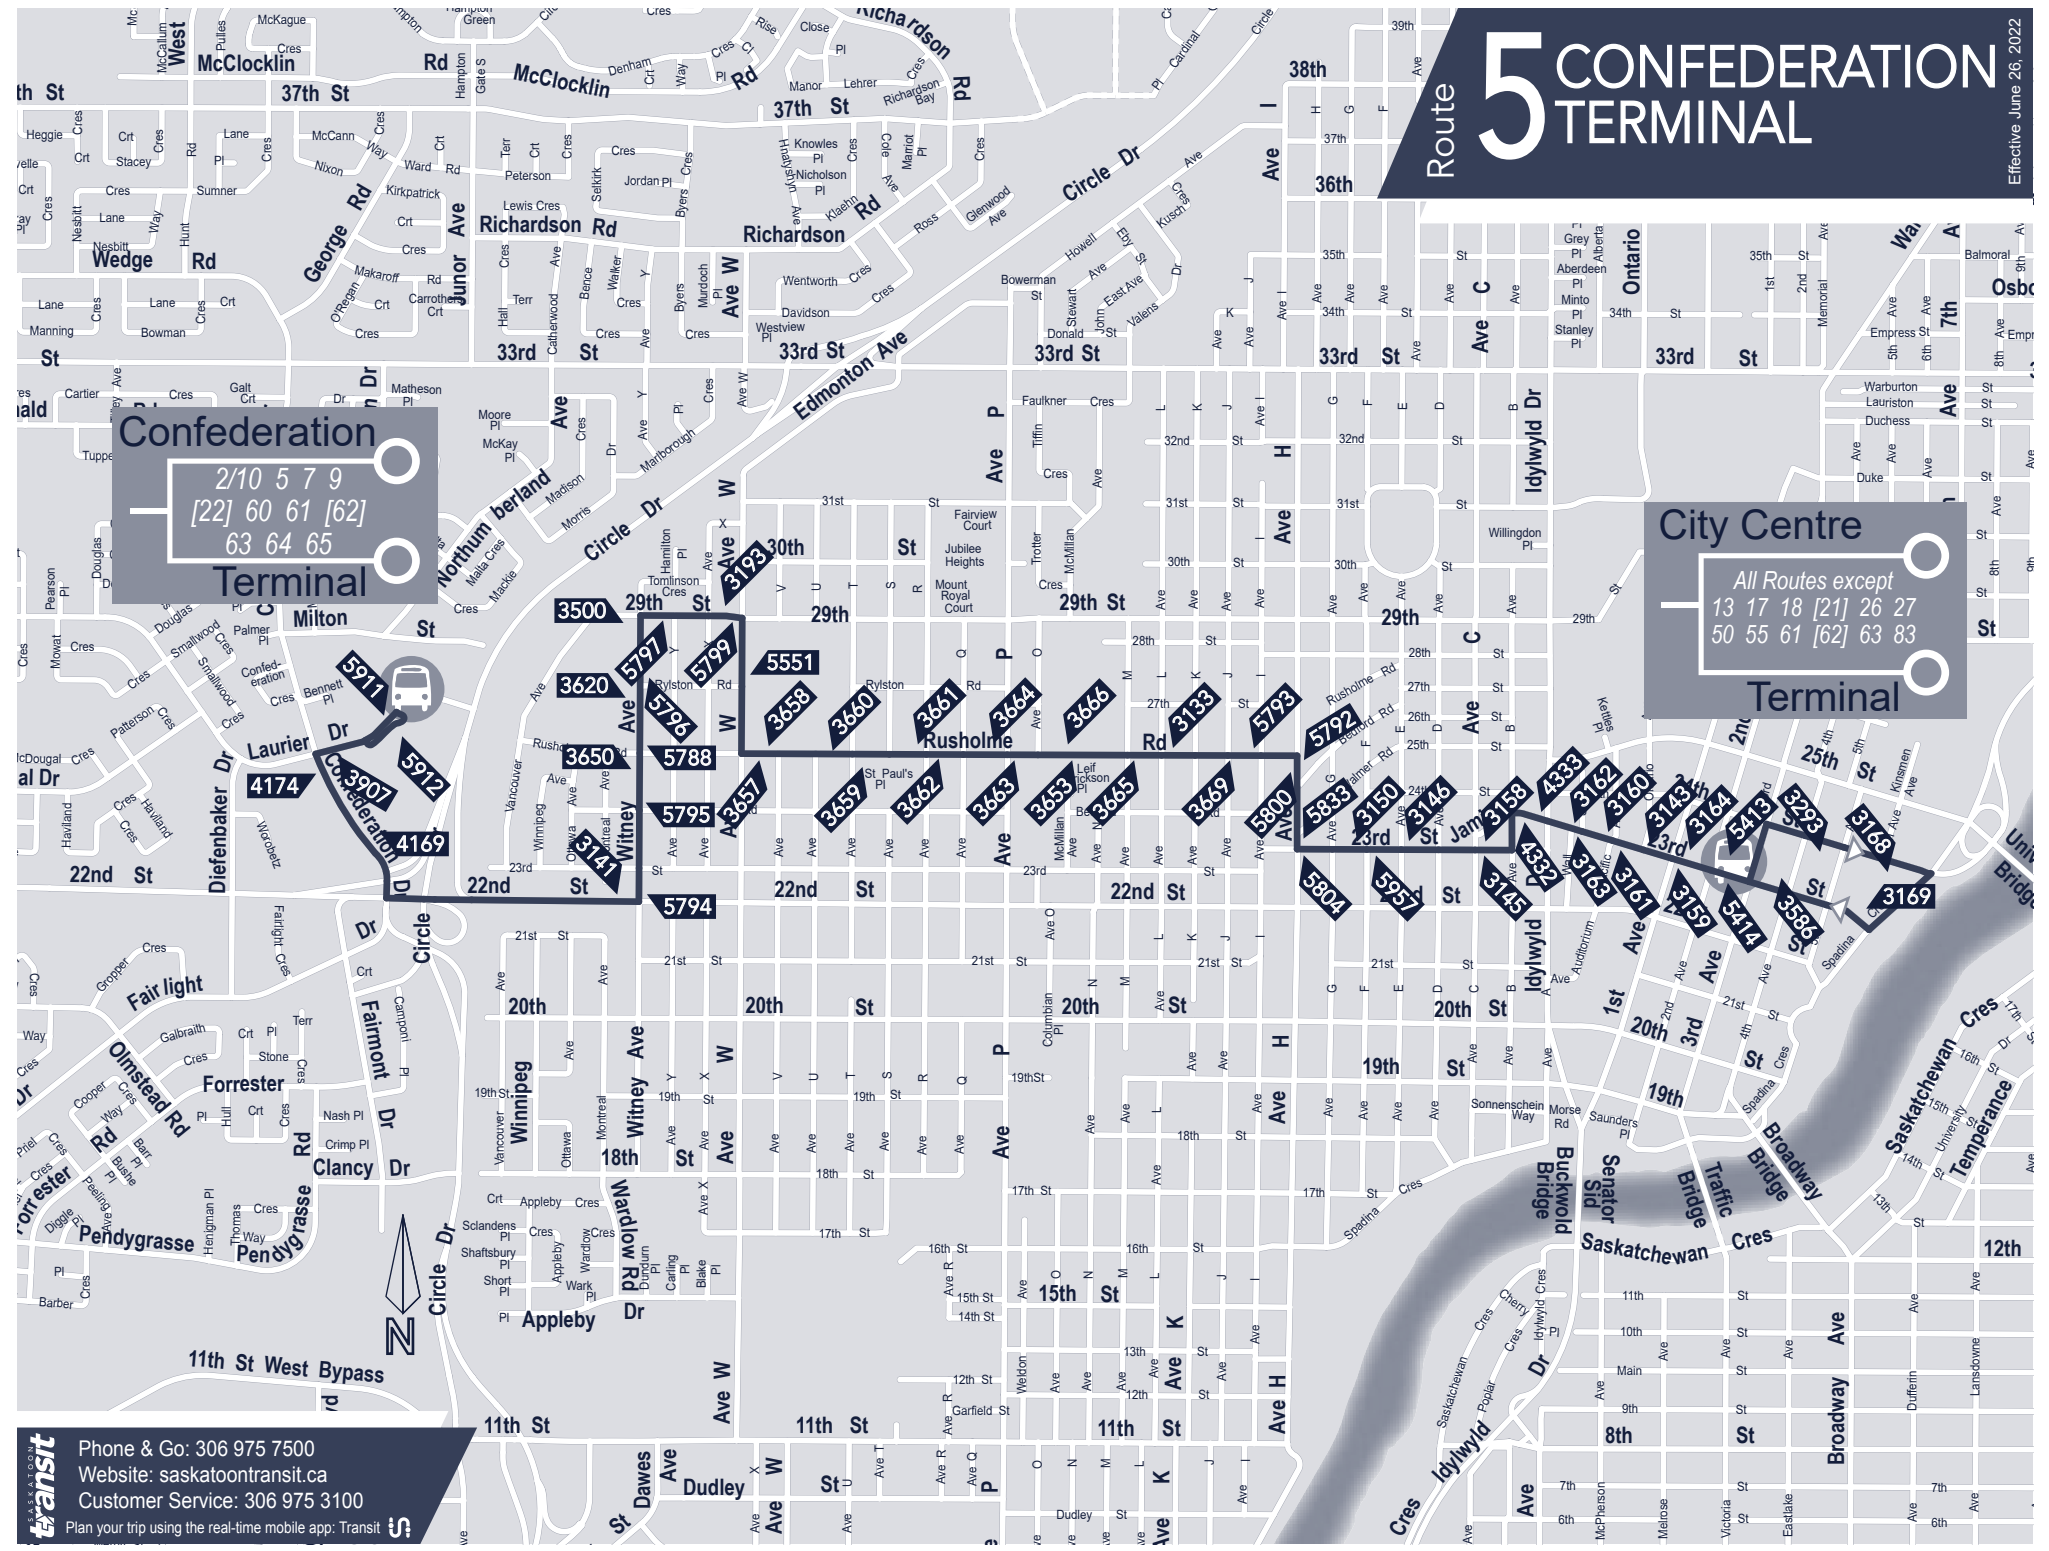

# Route 5 CONFEDERATION TERMINAL

Effective June 26, 2022

**Confederation Terminal**  
 2/10 5 7 9  
 [22] 60 61 [62]  
 63 64 65

**City Centre Terminal**  
 All Routes except  
 13 17 18 [21] 26 27  
 50 55 61 [62] 63 83

All routes are fully accessible

**G** End of service, bus to garage

\* Continues as the Route 64 - evenings, Saturday mornings, Sunday & Holidays