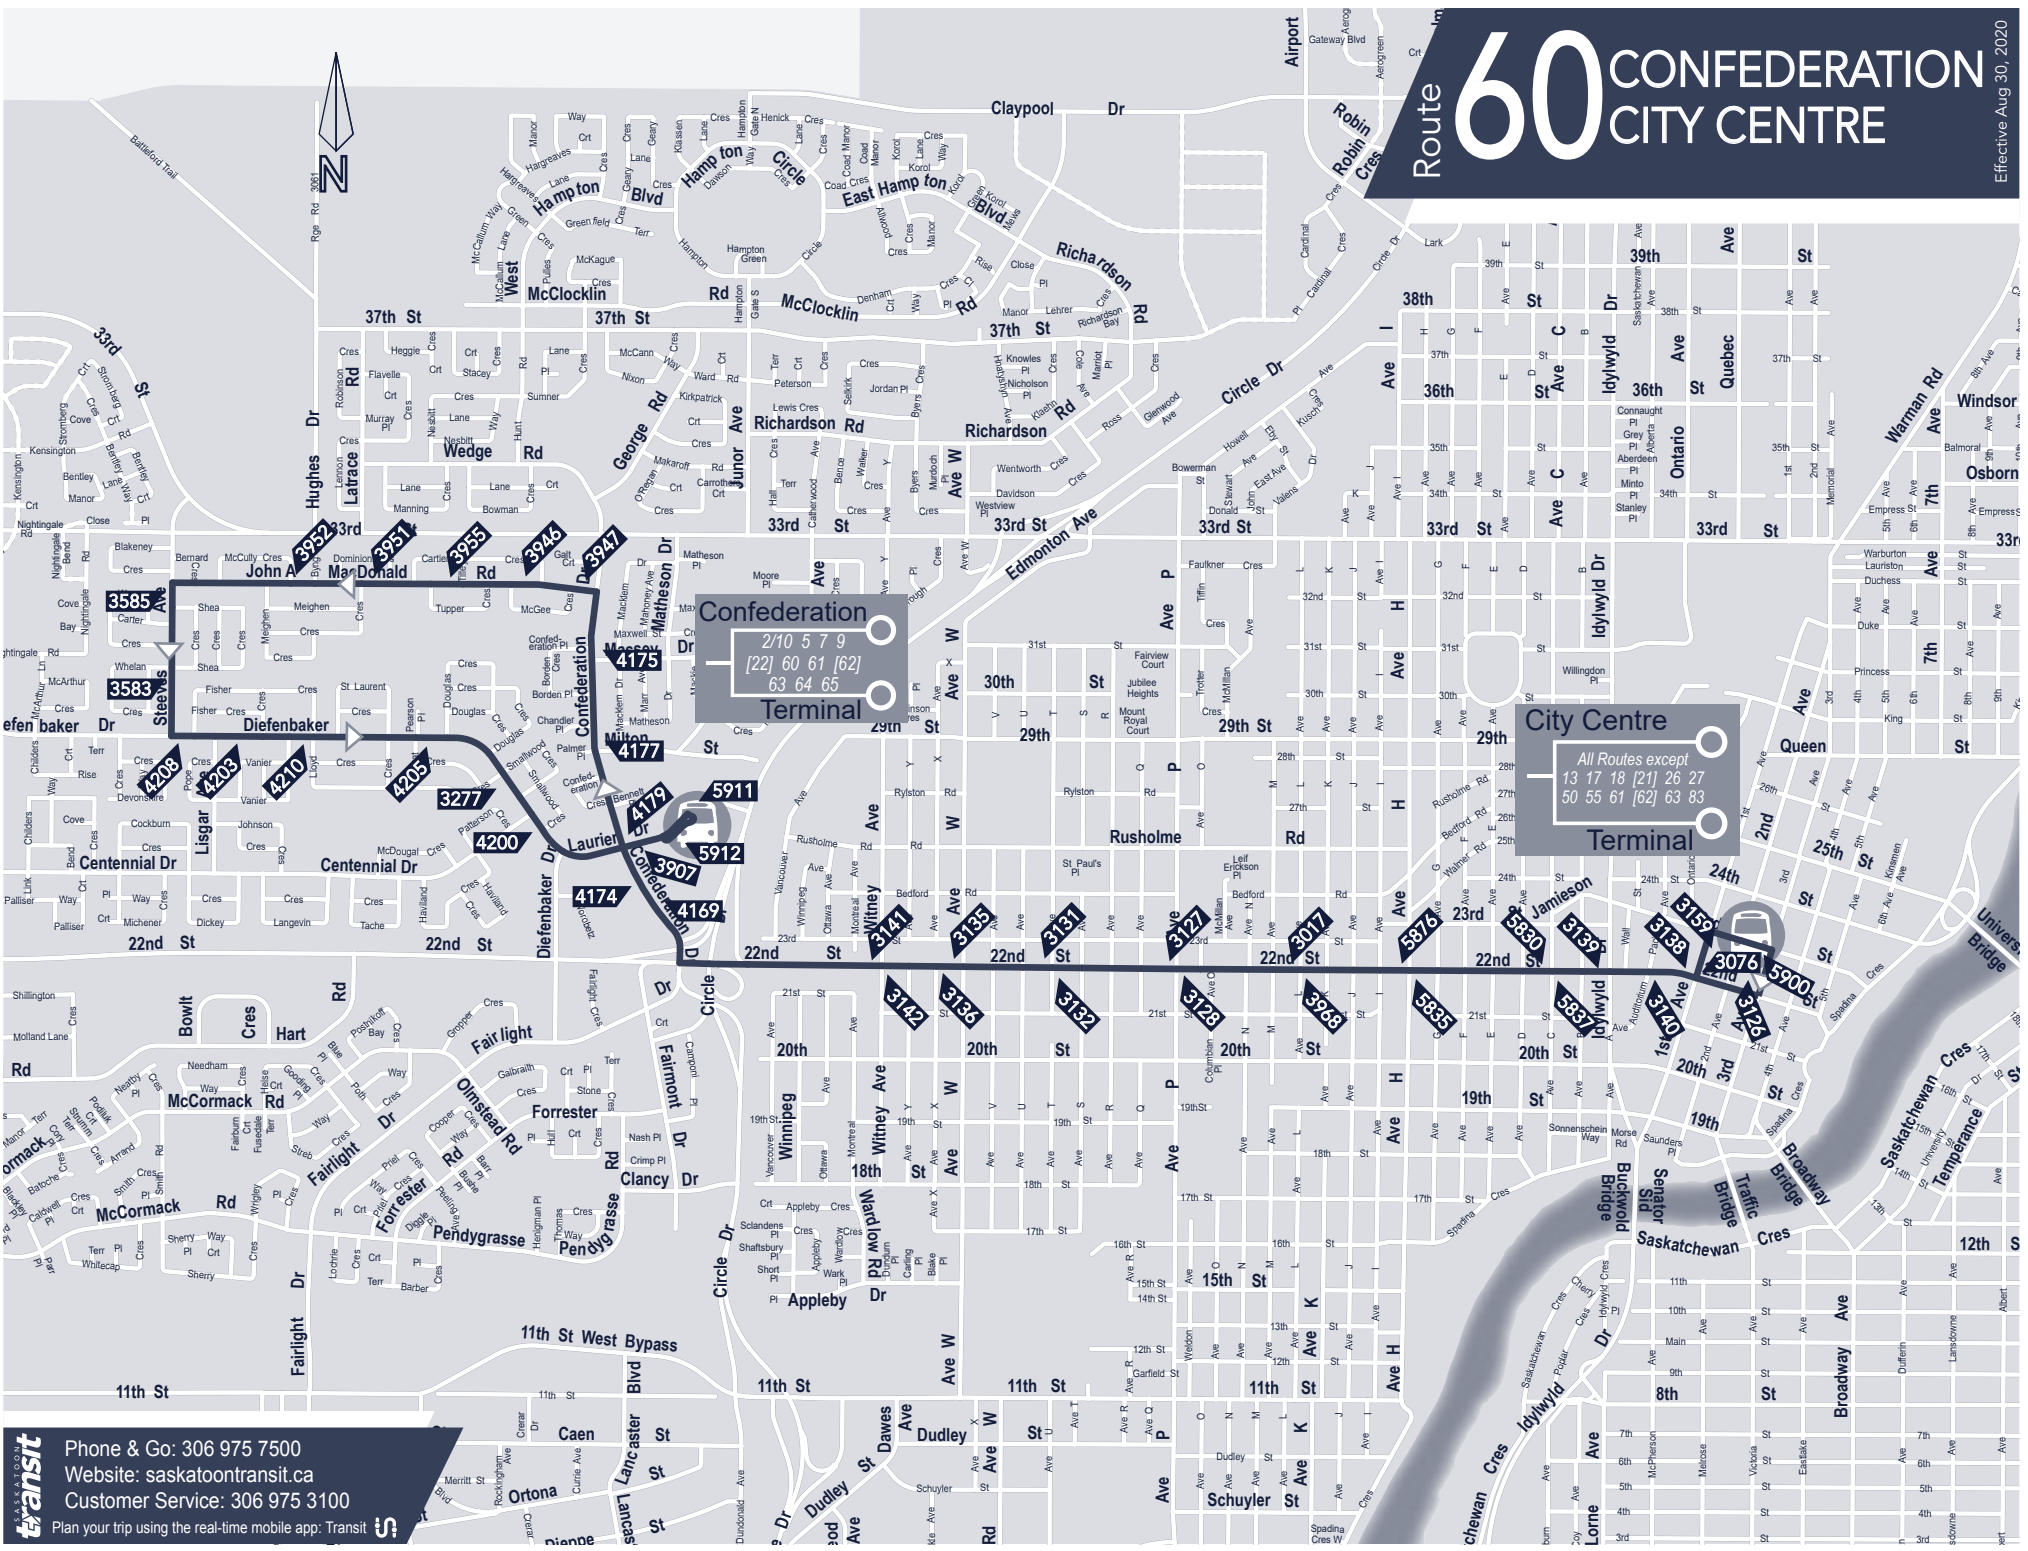

# Route 60 CONFEDERATION CITY CENTRE

Effective Aug 30, 2020

**Confederation Terminal**  
 210 5 7 9  
 [22] 60 61 [62]  
 63 64 65

**City Centre Terminal**  
 All Routes except  
 13 17 18 [21] 26 27  
 50 55 61 [62] 63 83

 All routes are fully accessible

**G** End of service, bus to garage