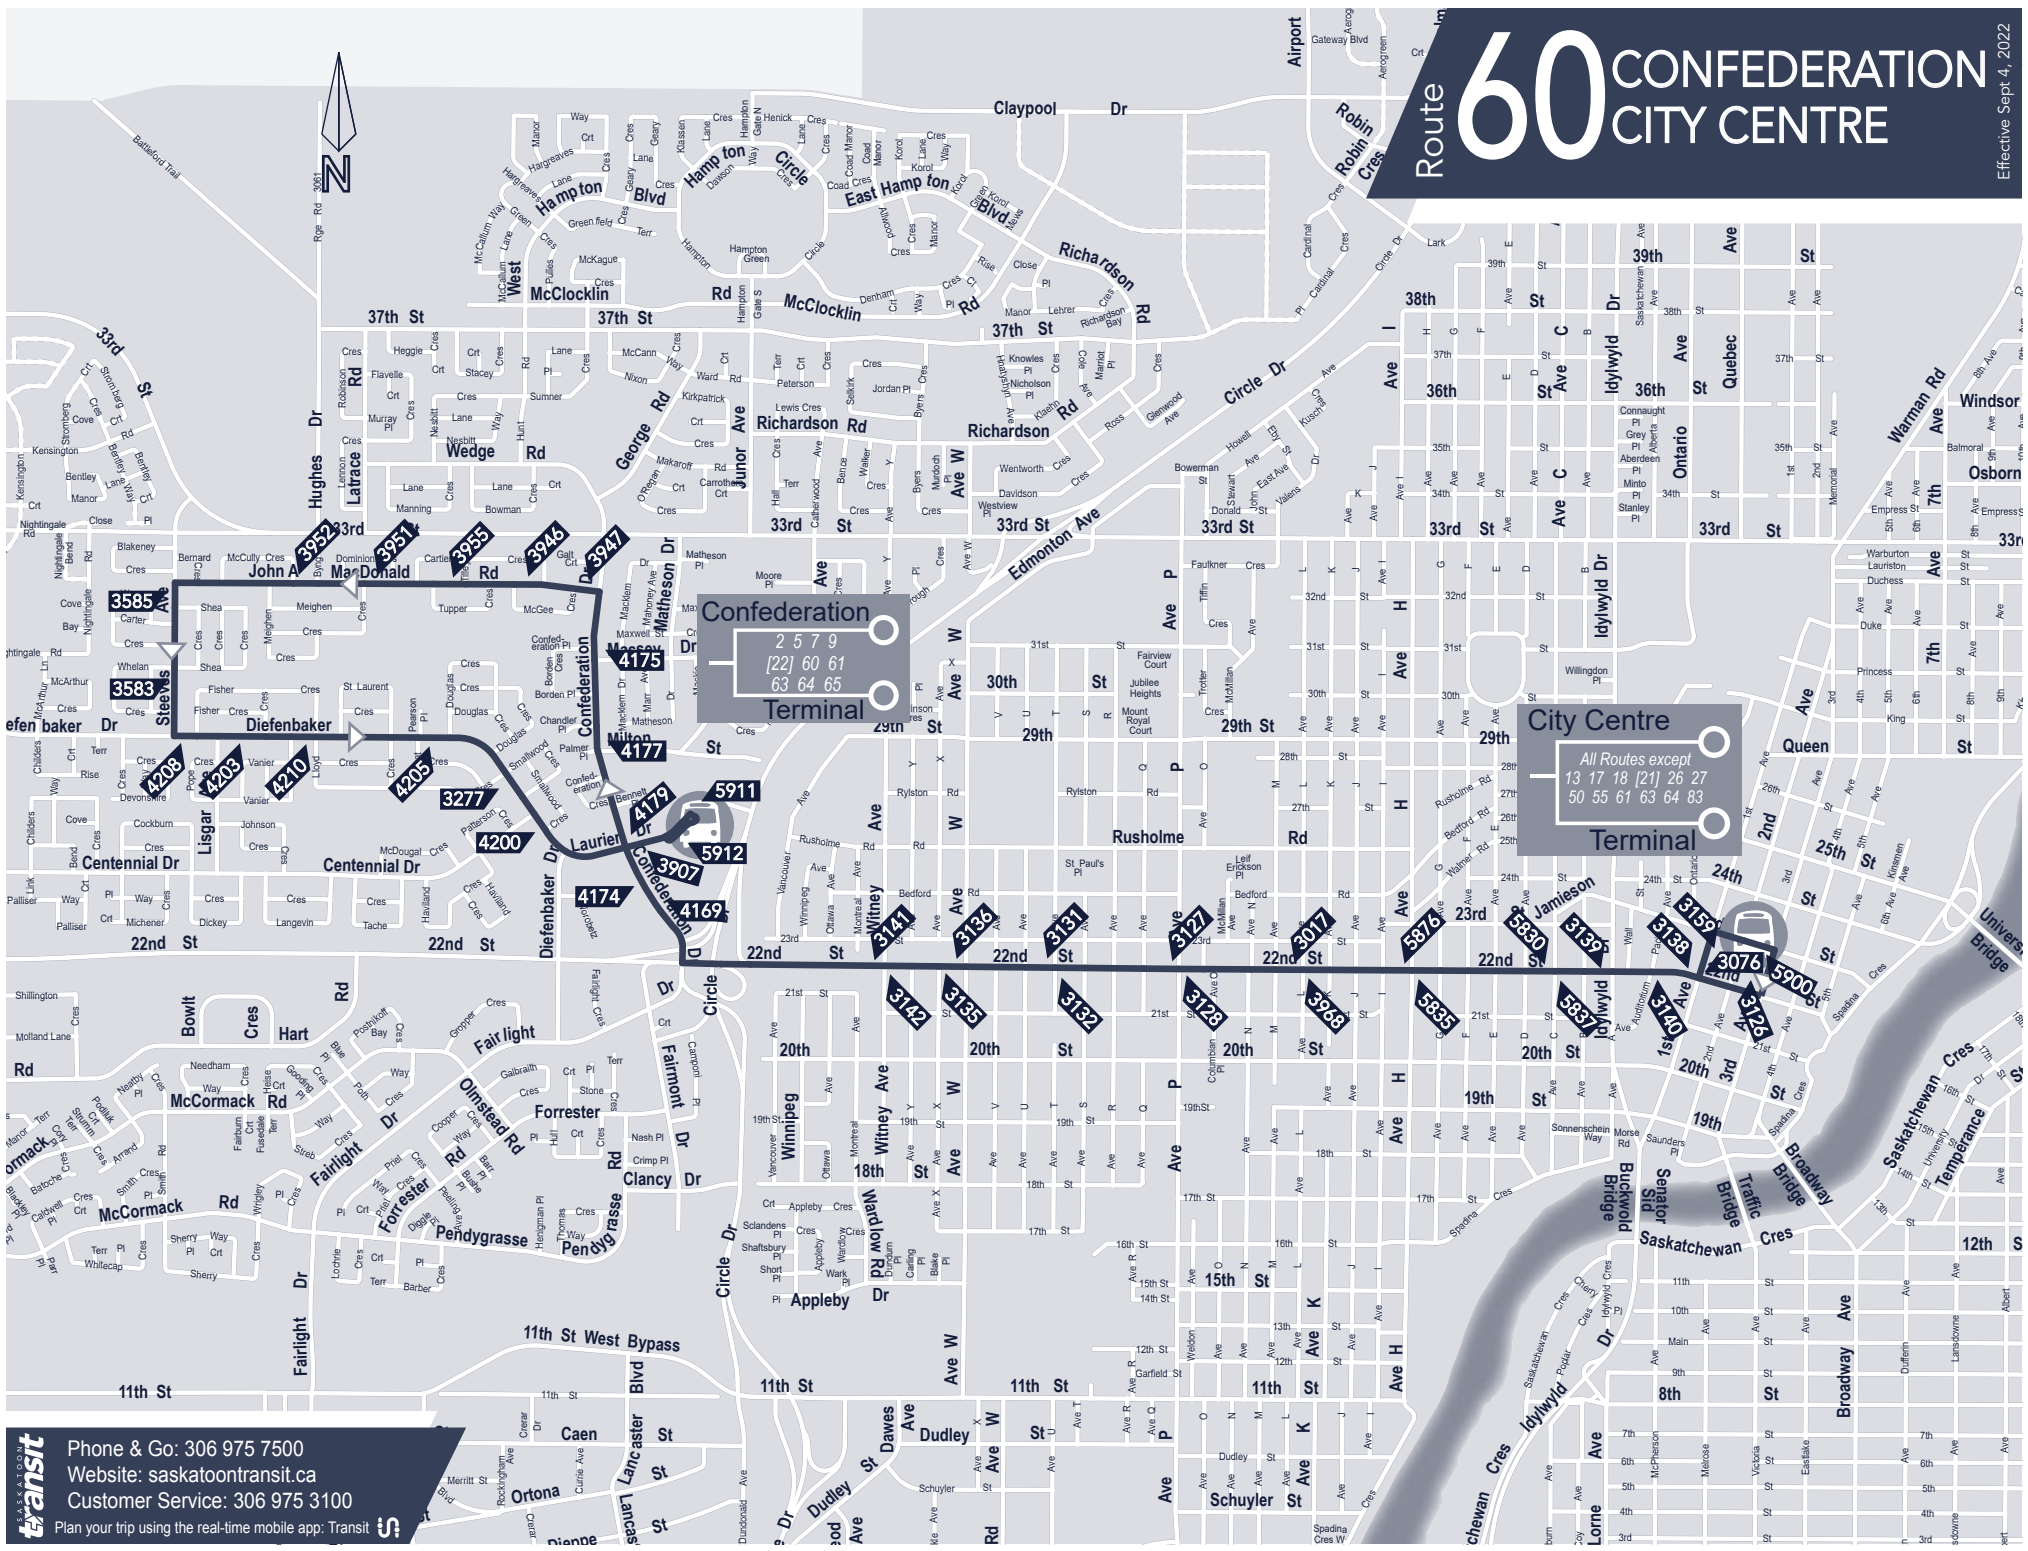

# Route 60 CONFEDERATION CITY CENTRE

Effective Sept 4, 2022

**saskatoon transit**  
 Phone & Go: 306 975 7500  
 Website: saskatoontransit.ca  
 Customer Service: 306 975 3100  
 Plan your trip using the real-time mobile app: Transit

 All routes are fully accessible

**G** End of service, bus to garage