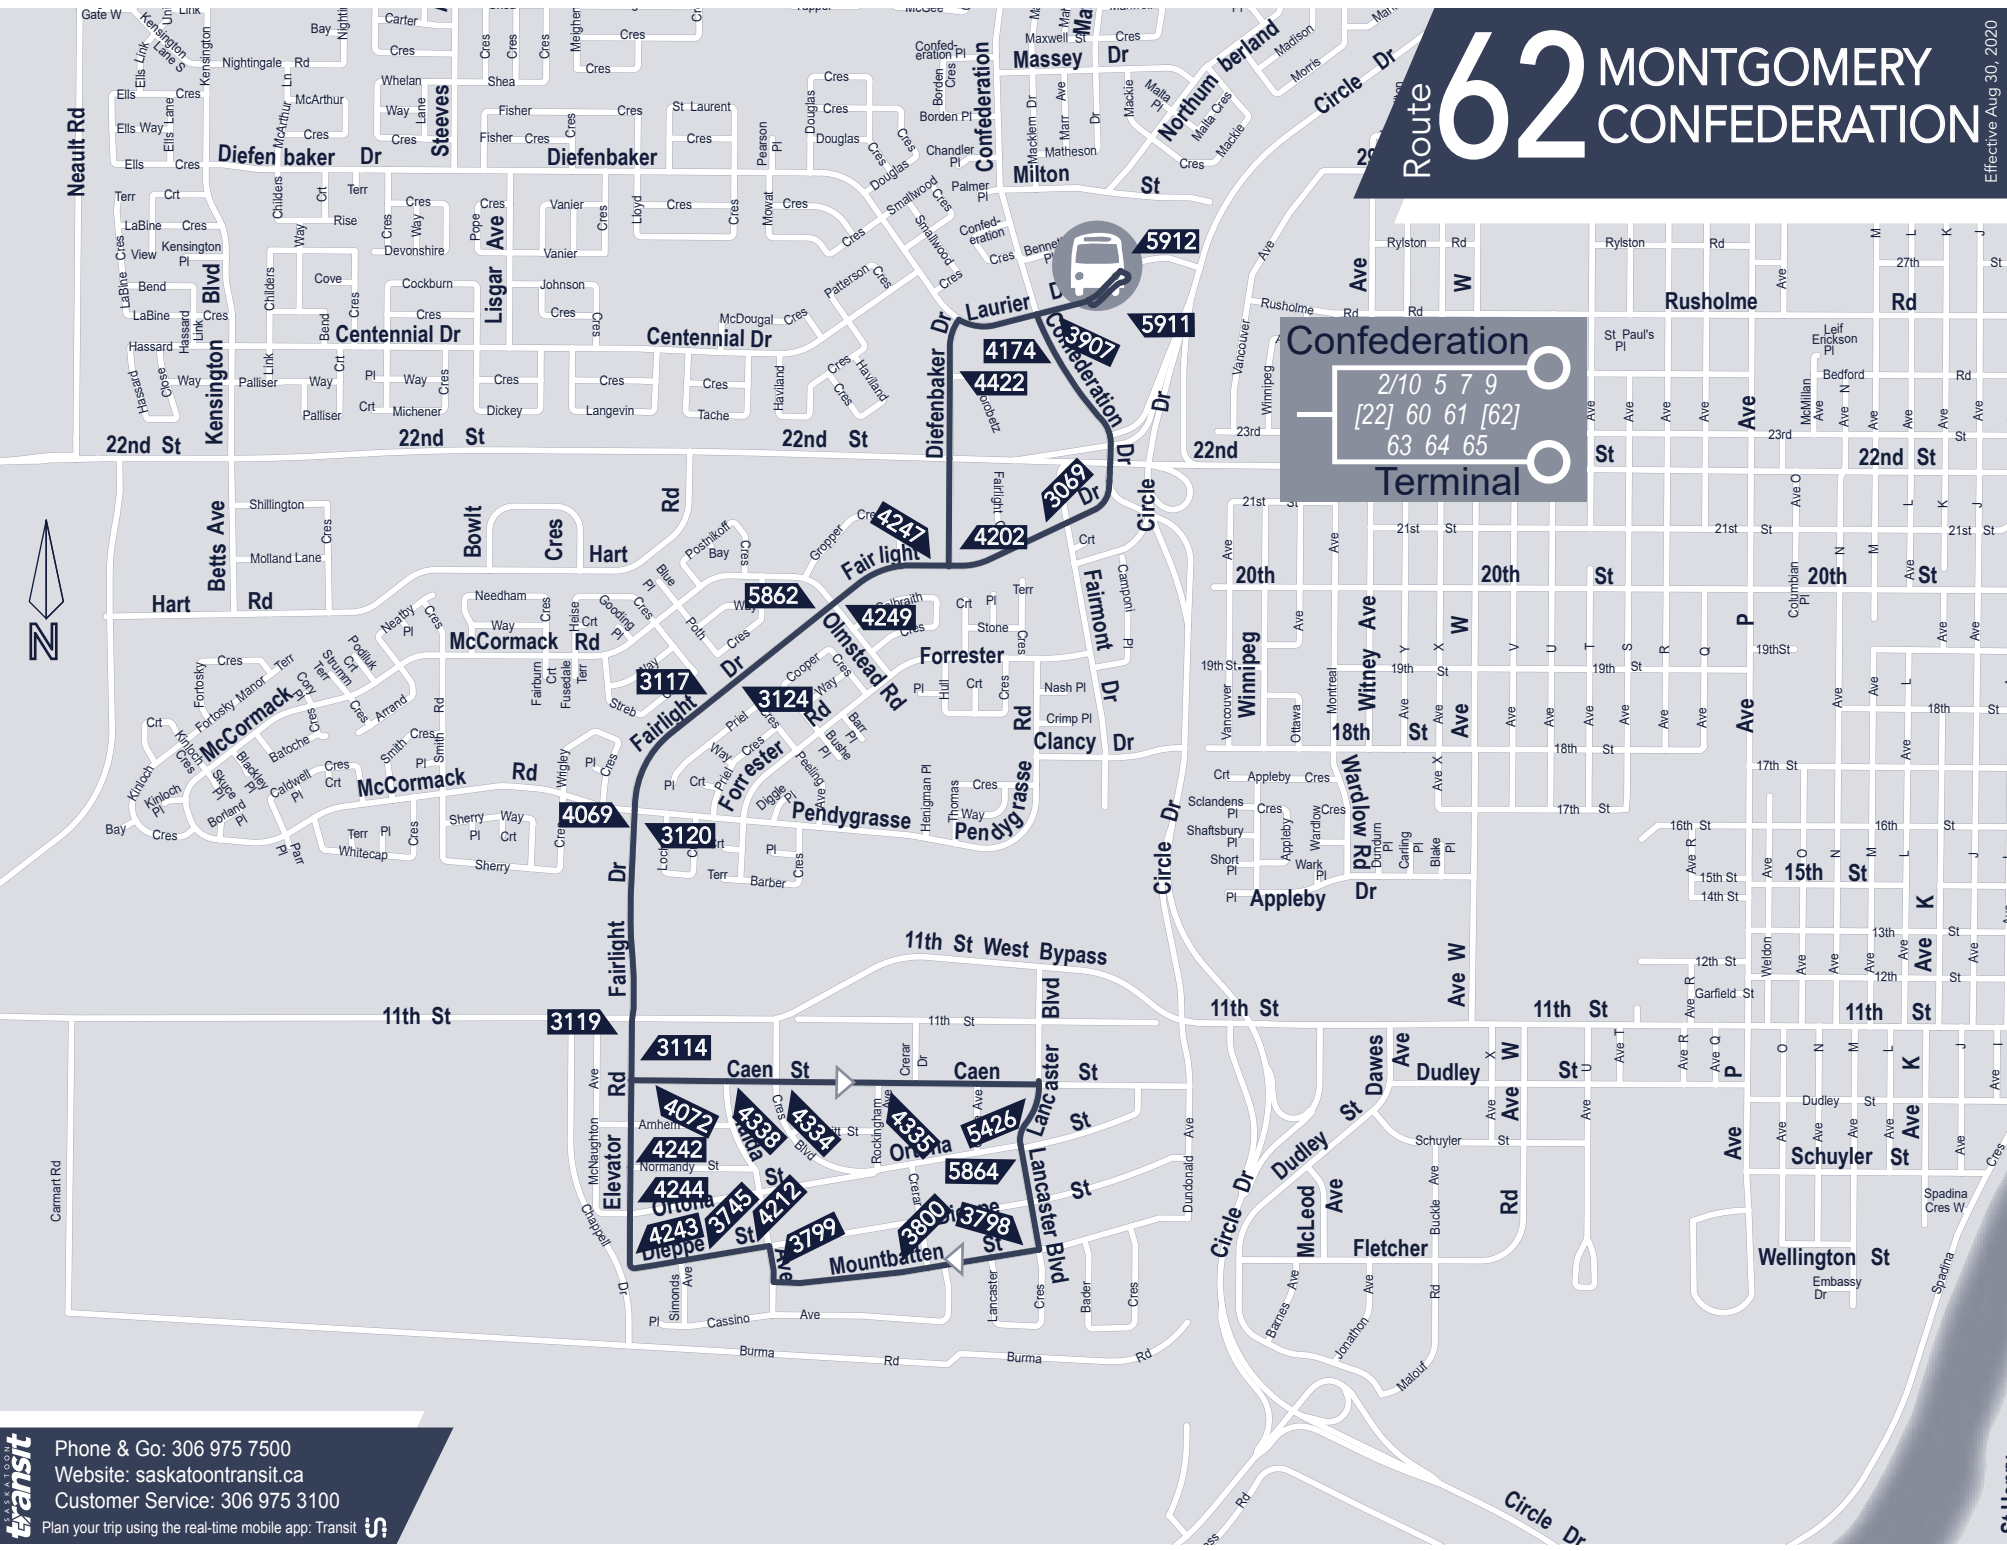

# Route 62 MONTGOMERY CONFEDERATION

Effective Aug 30, 2020

**Confederation**  
2/10 5 7 9  
[22] 60 61 [62]  
63 64 65  
**Terminal**

**saskatoon transit**  
Phone & Go: 306 975 7500  
Website: saskatoontransit.ca  
Customer Service: 306 975 3100  
Plan your trip using the real-time mobile app: Transit

St. Leon

62 Montgomery				
Montgomery		Confederation		
	CONFEDERATION TERMINAL	CAEN STREET & HAIDA AVENUE	ELEVATOR ROAD & DIEPPE STREET	CONFEDERATION TERMINAL
<b>Monday to Friday AM</b>				
		5:37 AM	5:42 AM	5:49 AM
		5:59 AM	6:04 AM	6:12 AM
6:20 AM	6:27 AM	6:34 AM	6:45 AM	
6:50 AM	6:57 AM	7:04 AM	7:15 AM	
7:20 AM	7:27 AM	7:34 AM	7:45 AM	
7:50 AM	7:57 AM	8:04 AM	8:15 AM	
8:20 AM	8:27 AM	8:34 AM	8:45 AM	
8:50 AM	8:57 AM	9:04 AM	<b>9:15 AM</b>	<b>G</b>
<b>Monday to Friday PM</b>				
3:20 PM	3:27 PM	3:34 PM	3:45 PM	
3:50 PM	3:57 PM	4:04 PM	4:15 PM	
4:20 PM	4:27 PM	4:34 PM	4:45 PM	
4:50 PM	4:57 PM	5:04 PM	5:15 PM	
5:20 PM	5:27 PM	5:34 PM	5:45 PM	
5:50 PM	5:57 PM	6:04 PM	<b>6:15 PM</b>	<b>G</b>

 All routes are fully accessible

**G** End of service, bus to garage