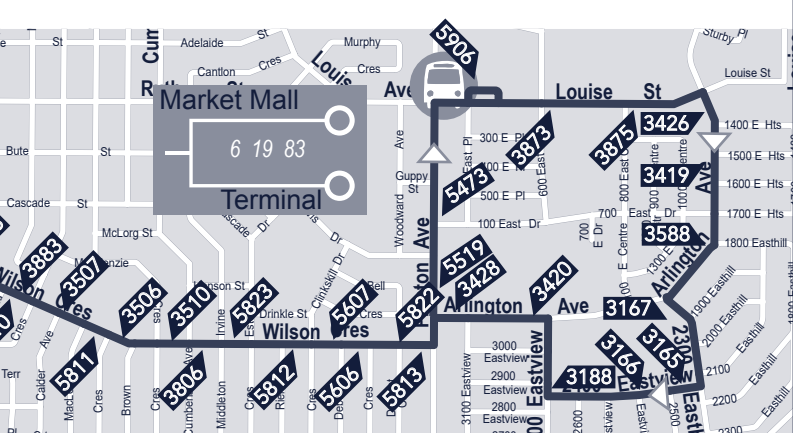

6 BROADWAY MARKET MALL

Route

TSUE
Transit
Saskatoon
University
East
College

Phone & Go: 306 975 7500
Website: saskatoontransit.ca
Customer Service: 306 975 3100

6 Broadway						
Broadway			City Centre			
CITY CENTRE	BROADWAY AVENUE & CASCADE STREET	MARKET MALL	EASTHILL & ARLINGTON AVENUE	BROADWAY AVENUE & TAYLOR STREET	CITY CENTRE	
Monday to Friday						
		5:54 AM	5:56 AM	6:05 AM	6:14 AM	
		6:20 AM	6:22 AM	6:34 AM	6:44 AM	
6:16 AM	6:29 AM	6:40 AM	6:46 AM	6:59 AM	7:14 AM	
6:46 AM	6:59 AM	7:10 AM	7:16 AM	7:29 AM	7:44 AM	
7:16 AM	7:29 AM	7:40 AM	7:46 AM	7:59 AM	8:14 AM	
7:46 AM	7:59 AM	8:10 AM	8:16 AM	8:29 AM	8:44 AM	
and every 30 minutes until						
5:16 PM	5:29 PM	5:40 PM	5:46 PM	5:59 PM	6:14 PM	
5:46 PM	5:59 PM	6:10 PM	6:16 PM	6:29 PM	6:44 PM	
Evening Service						
6:16 PM	6:29 PM	6:40 PM	6:47 PM	7:00 PM	7:14 PM	
7:16 PM	7:29 PM	7:40 PM	7:47 PM	8:00 PM	8:14 PM	
8:16 PM	8:29 PM	8:40 PM	8:47 PM	9:00 PM	9:14 PM	
9:16 PM	9:29 PM	9:40 PM	9:47 PM	10:00 PM	10:14 PM	
10:16 PM	10:29 PM	10:40 PM	10:47 PM	11:00 PM	11:14 PM	
11:16 PM	11:29 PM	11:40 PM	11:47 PM	12:00 AM	12:14 AM	
12:17 AM	12:29 AM	12:39 AM				G
Saturday						
		5:54 AM	5:56 AM	6:05 AM	6:14 AM	
		6:40 AM	6:47 AM	7:00 AM	7:14 AM	
6:16 AM	6:29 AM	6:40 AM	6:47 AM	7:00 AM	7:14 AM	
7:16 AM	7:29 AM	7:40 AM	7:47 AM	8:00 AM	8:14 AM	
8:16 AM	8:29 AM	8:40 AM	8:47 AM	9:00 AM	9:14 AM	
9:16 AM	9:29 AM	9:40 AM	9:47 AM	10:00 AM	10:14 AM	
10:16 AM	10:29 AM	10:40 AM	10:47 AM	11:00 AM	11:14 AM	
		11:17 AM	11:19 AM	11:32 AM	11:46 AM	
11:16 AM	11:29 AM	11:40 AM	11:46 AM	11:59 AM	12:14 PM	
11:46 AM	11:59 AM	12:10 PM	12:16 PM	12:29 PM	12:44 PM	
and every 30 minutes until						
5:16 PM	5:29 PM	5:40 PM	5:46 PM	5:59 PM	6:14 PM	
5:46 PM	5:59 PM	6:10 PM	6:16 PM	6:29 PM	6:44 PM	
Evening Service						
6:16 PM	6:29 PM	6:40 PM	6:47 PM	7:00 PM	7:14 PM	
7:16 PM	7:29 PM	7:40 PM	7:47 PM	8:00 PM	8:14 PM	
8:16 PM	8:29 PM	8:40 PM	8:47 PM	9:00 PM	9:14 PM	
9:16 PM	9:29 PM	9:40 PM	9:47 PM	10:00 PM	10:14 PM	
10:16 PM	10:29 PM	10:40 PM	10:47 PM	11:00 PM	11:14 PM	
11:16 PM	11:29 AM	11:40 PM	11:47 PM	12:00 AM	12:14 AM	
12:17 AM	12:29 AM	12:39 AM				G
Sunday & Holidays						
		8:45 AM	8:47 AM	9:00 AM	9:14 AM	
9:16 AM	9:29 AM	9:40 AM	9:47 AM	10:00 AM	10:14 AM	
and every 60 minutes until						
8:16 PM	8:29 PM	8:40 PM	8:47 PM	9:00 PM	9:14 PM	
9:17 PM	9:29 PM	9:39 PM				G