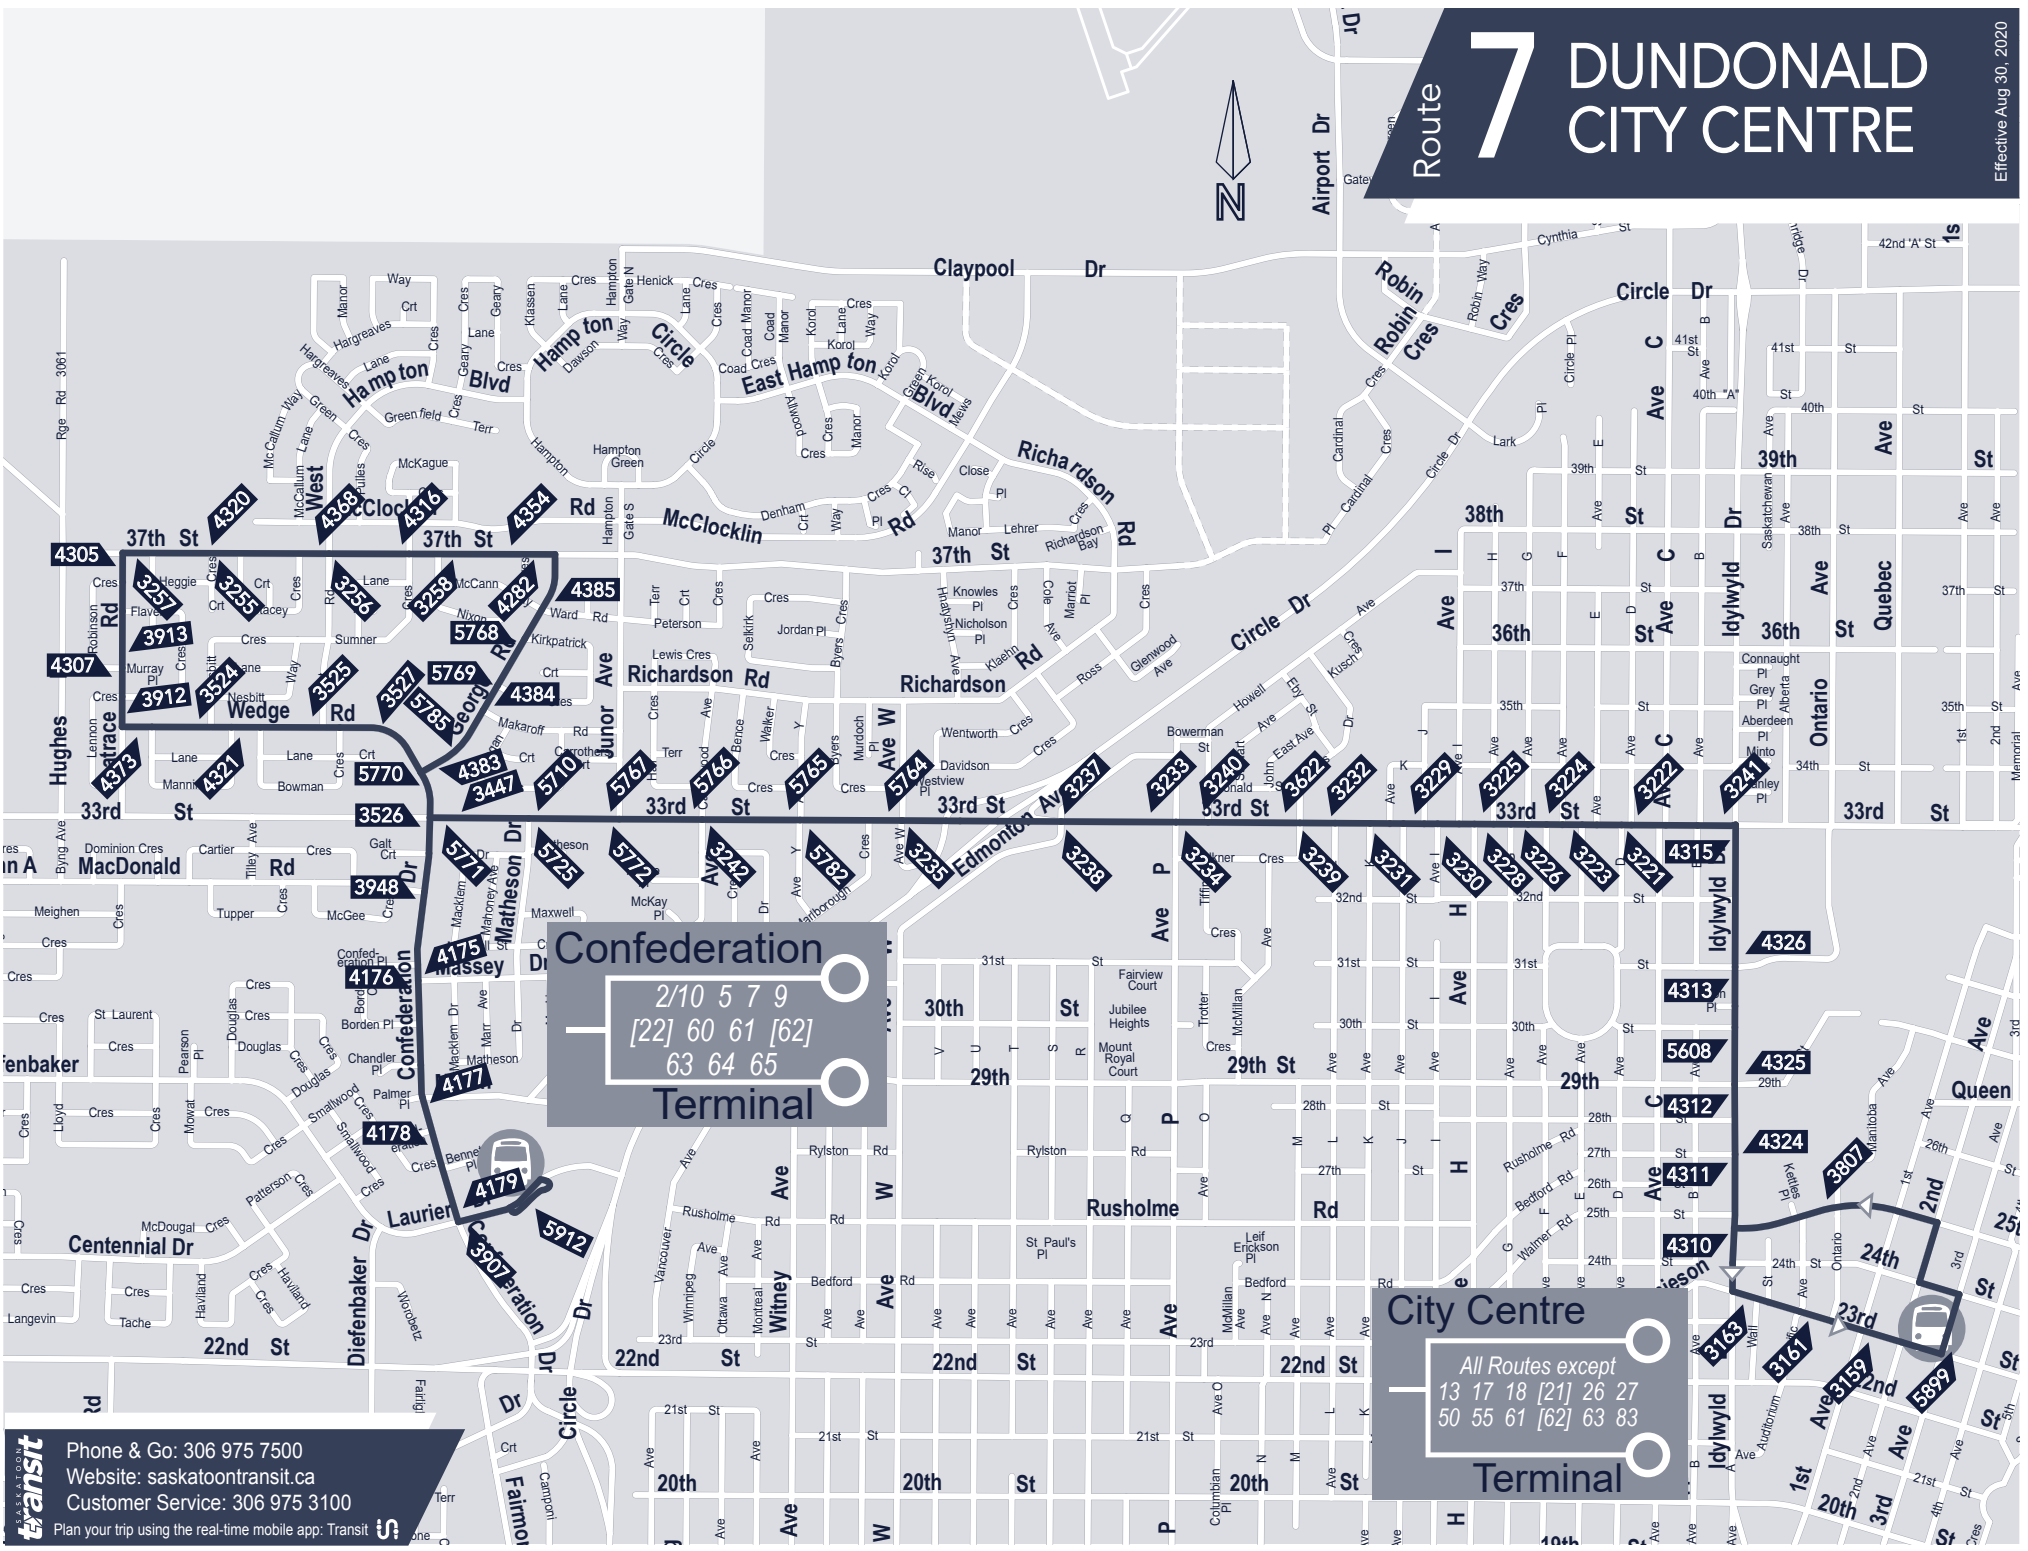

# Route 7 DUNDONALD CITY CENTRE

Effective Aug 30, 2020

**Confederation Terminal**  
 2/10 5 7 9  
 [22] 60 61 [62]  
 63 64 65

**City Centre Terminal**  
 All Routes except  
 13 17 18 [21] 26 27  
 50 55 61 [62] 63 83

♿ All routes are fully accessible

**G** End of service, bus to garage

\* Continues as the Route 1