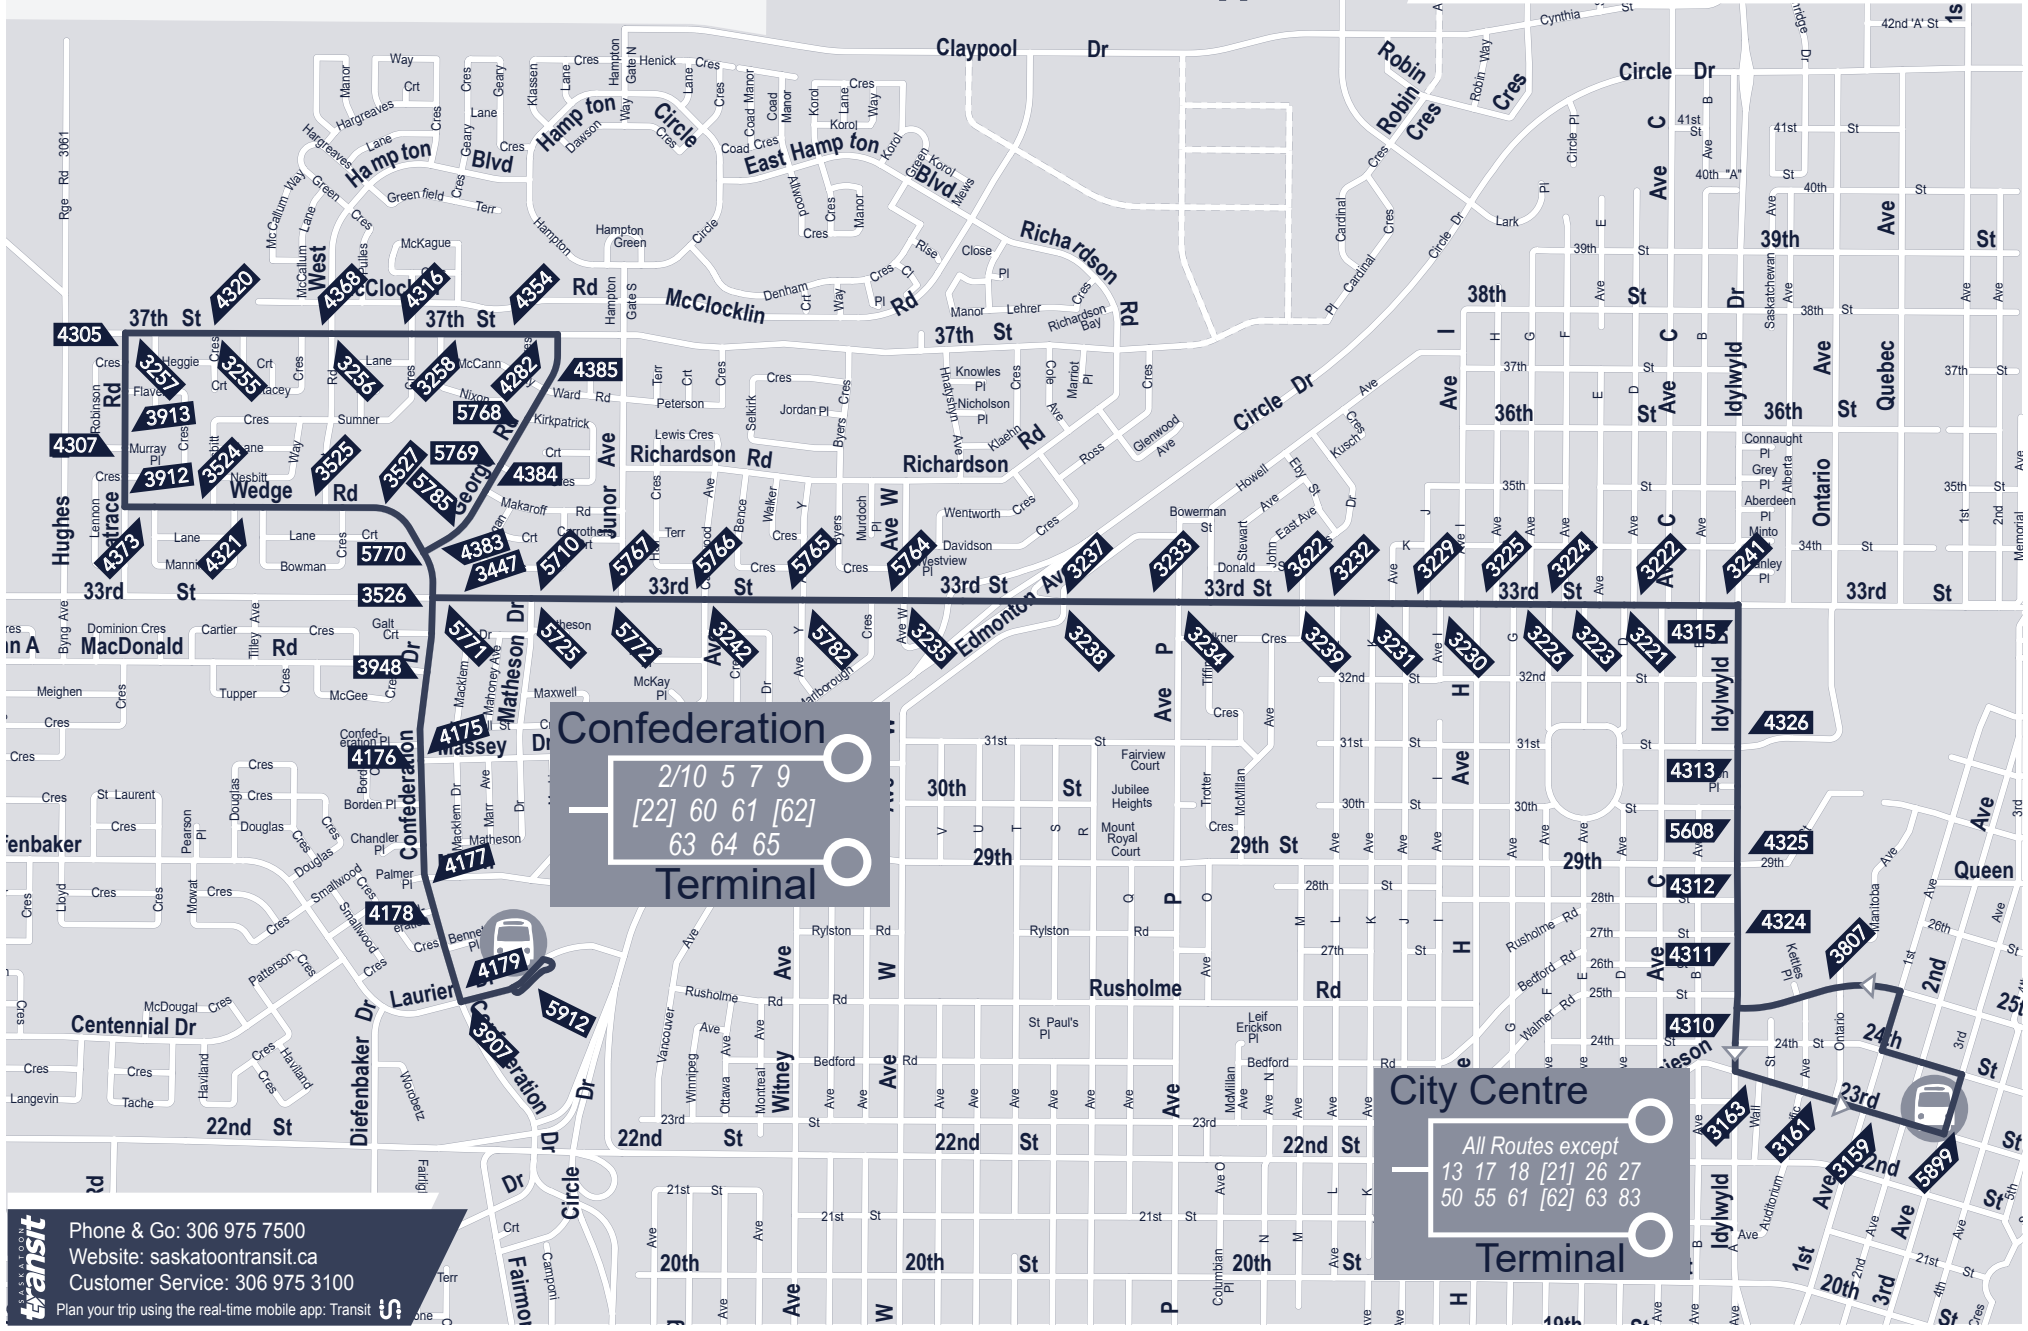

# 7 DUNDONALD CITY CENTRE

Effective June 26, 2022

**Confederation**  
 210 5 7 9  
 [22] 60 61 [62]  
 63 64 65  
**Terminal**

**City Centre**  
 All Routes except  
 13 17 18 [21] 26 27  
 50 55 61 [62] 63 83  
**Terminal**

 All routes are fully accessible

**G** End of service, bus to garage

\* Continues as the Route 1