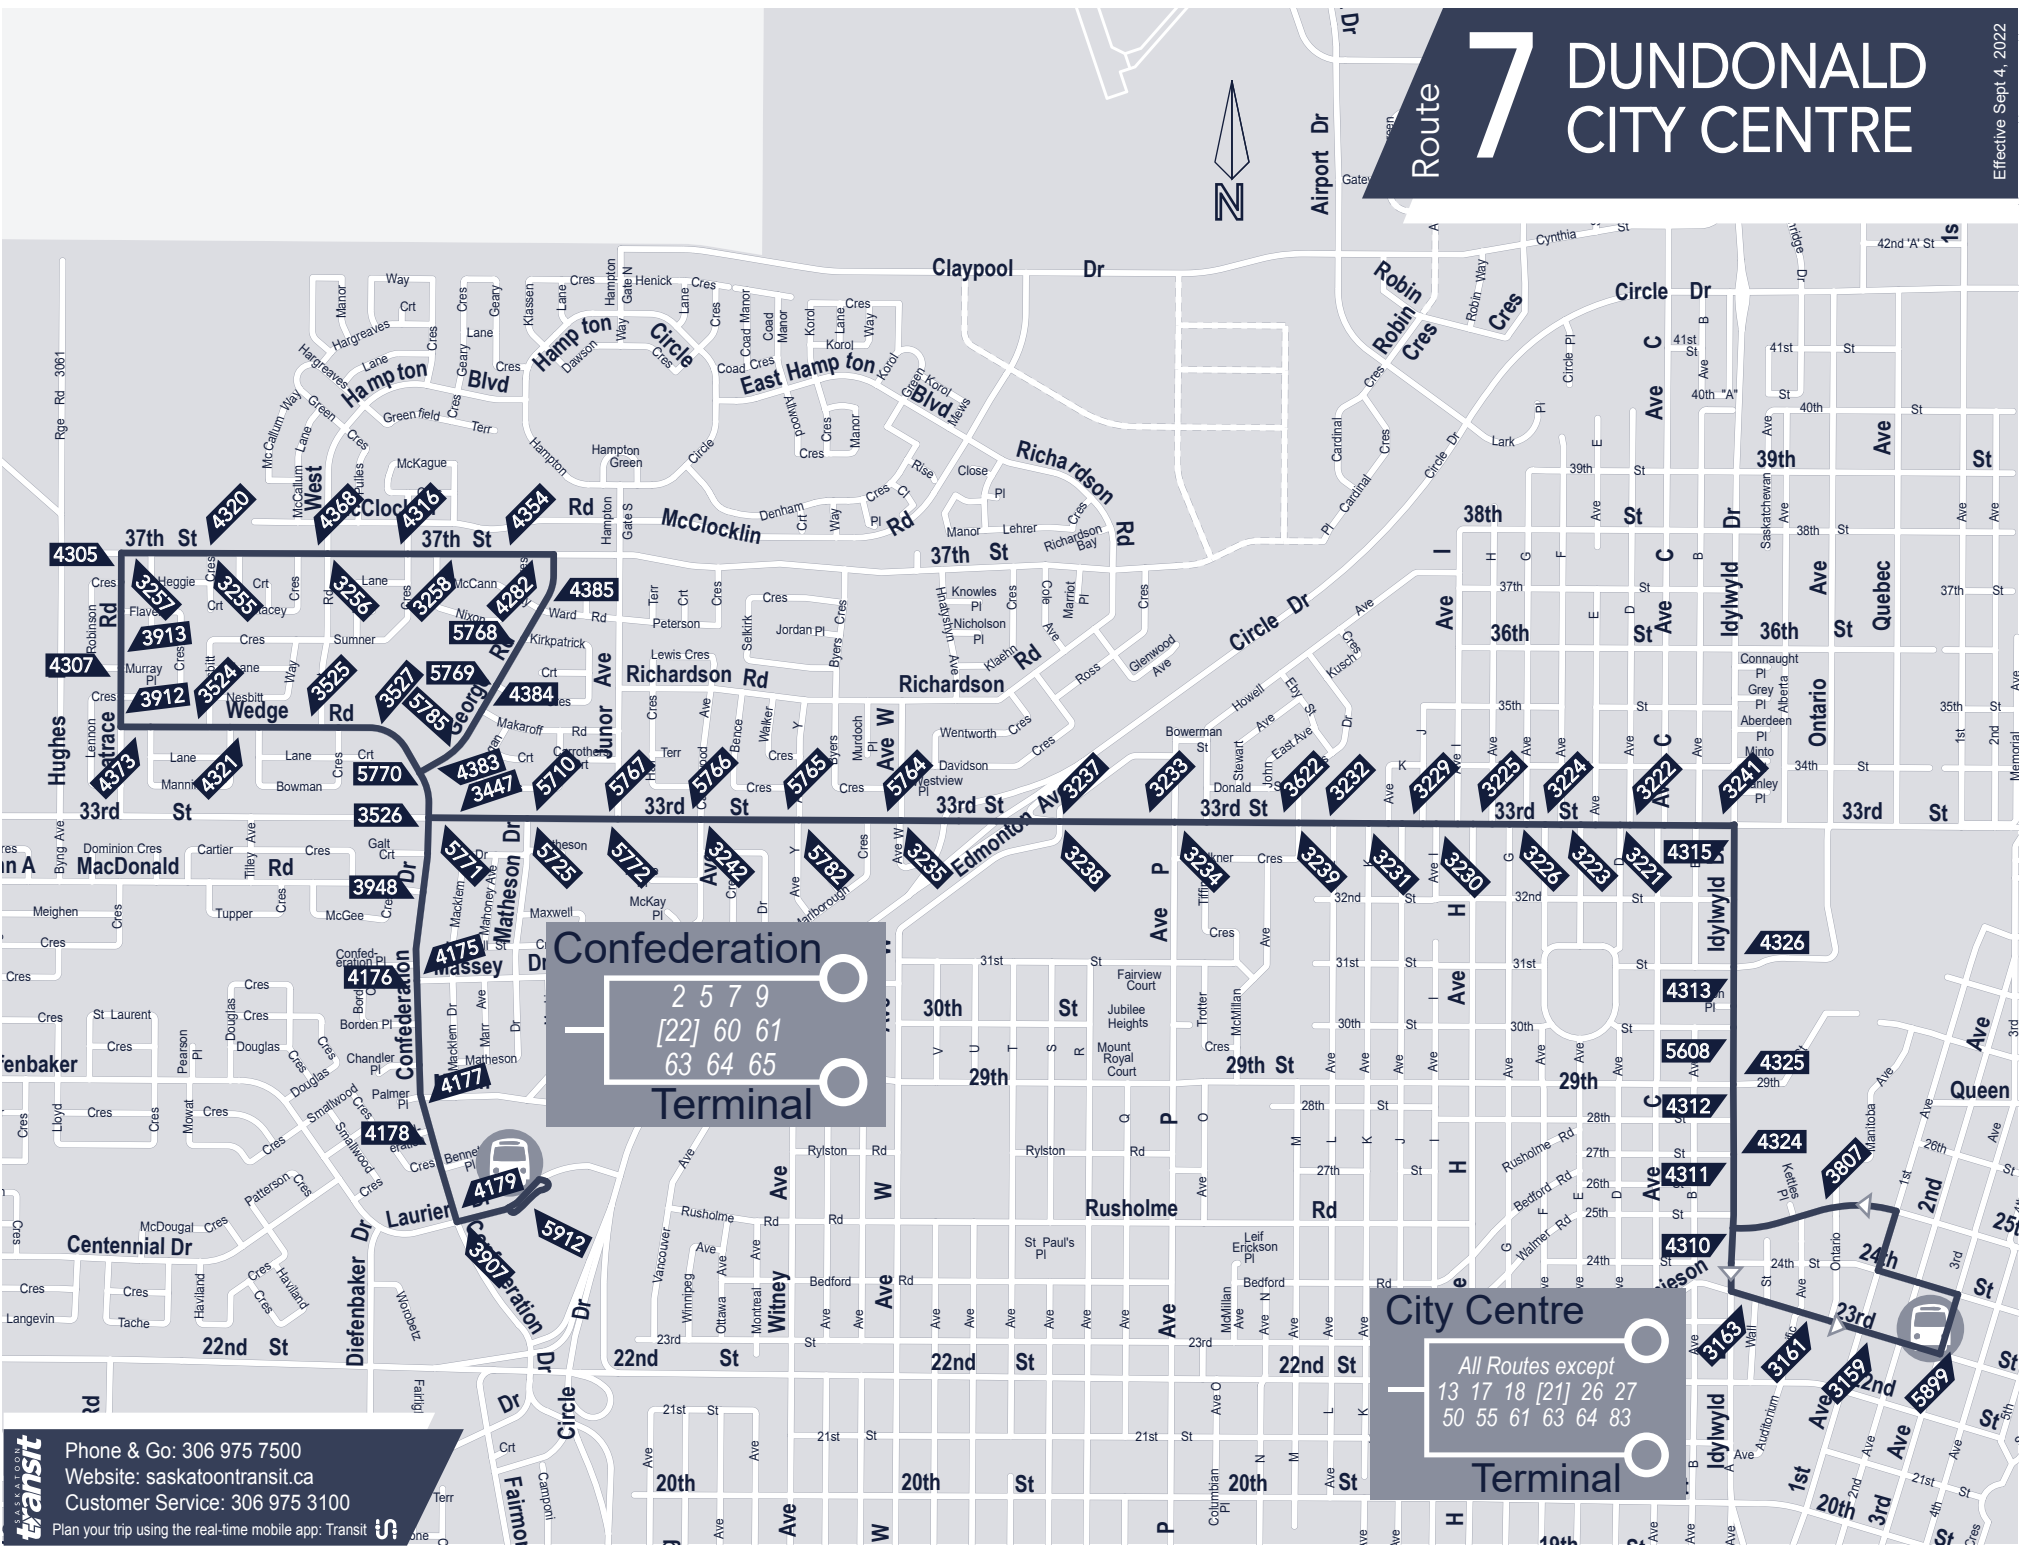

Route 7 DUNDONALD CITY CENTRE

Phone & Go: 306 975 7500
Website: saskatoontransit.ca
Customer Service: 306 975 3100

Plan your trip using the real-time mobile app: Transit U

**Confederation
Terminal**
2 5 7 9
[22] 60 61
63 64 65

**City Centre
Terminal**
All Routes except
13 17 18 [21] 26 27
50 55 61 63 64 83