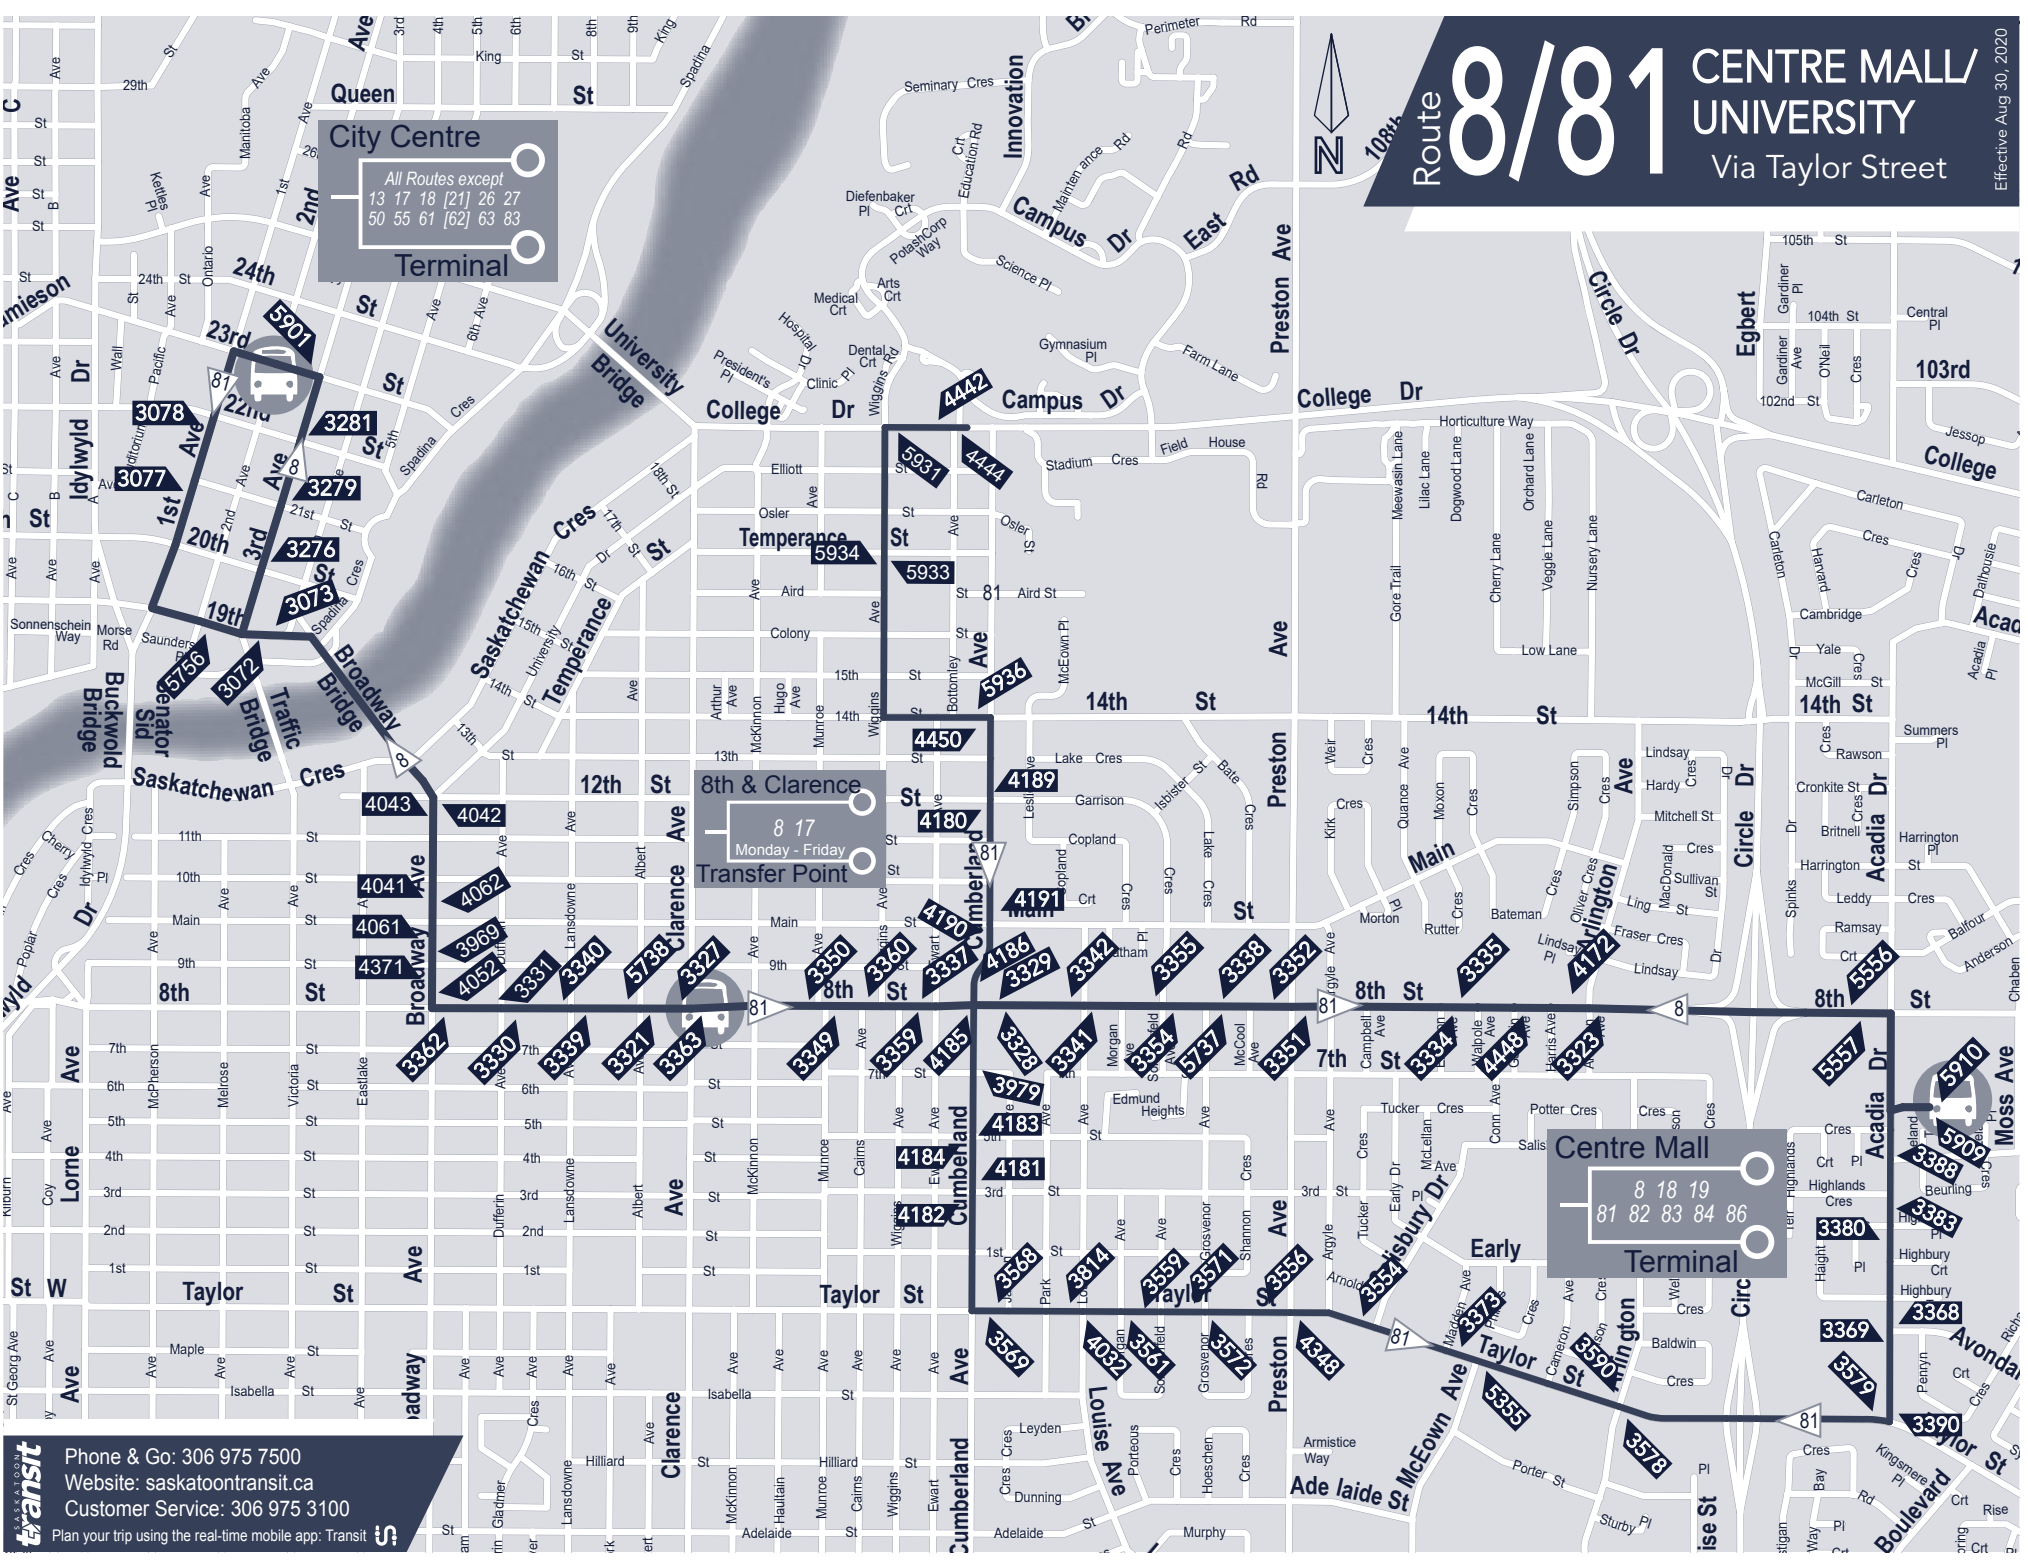

Route 8/81 CENTRE MALL / UNIVERSITY

Via Taylor Street

Effective Aug 30, 2020

City Centre Terminal
All Routes except
13 17 18 [21] 26 27
50 55 61 [62] 63 83

8 17 Transfer Point
Monday - Friday

Centre Mall Terminal
8 18 19
81 82 83 84 86

saskatoon transit
Phone & Go: 306 975 7500
Website: saskatoontransit.ca
Customer Service: 306 975 3100
Plan your trip using the real-time mobile app: Transit