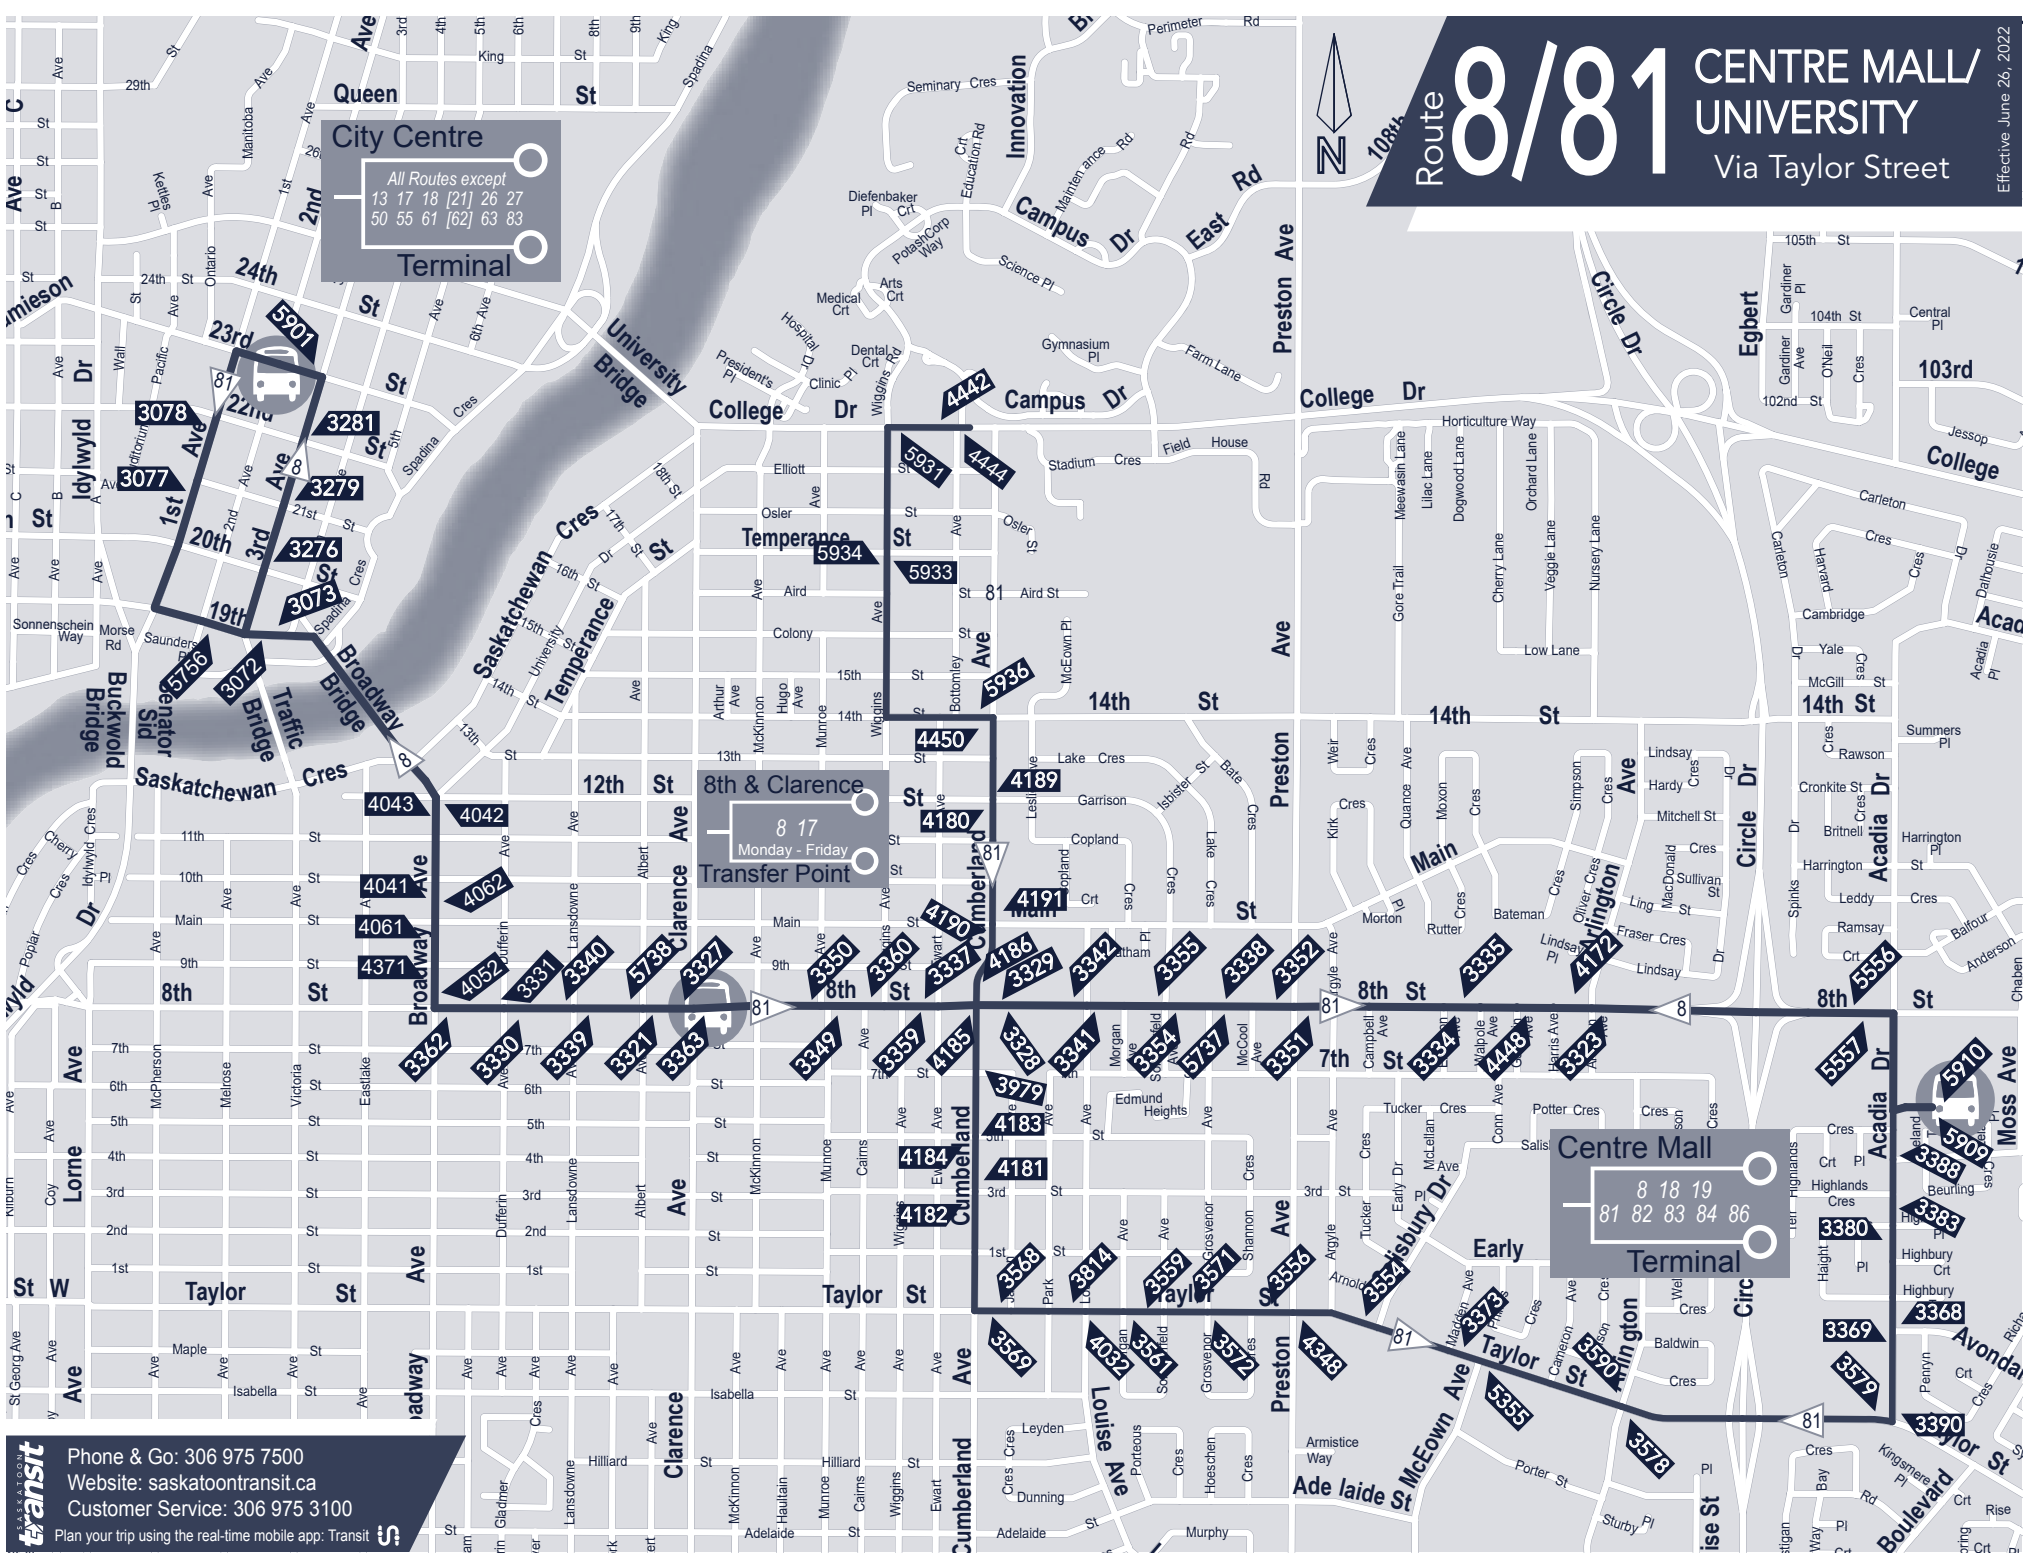

Route 8/81 CENTRE MALL/ UNIVERSITY

Via Taylor Street

Effective June 26, 2022

City Centre Terminal
All Routes except
13 17 18 [21] 26 27
50 55 61 [62] 63 83

8 & Clarence Transfer Point
8 17
Monday - Friday

Centre Mall Terminal
8 18 19
81 82 83 84 86

SASKATOON transit
Phone & Go: 306 975 7500
Website: saskatoontransit.ca
Customer Service: 306 975 3100
Plan your trip using the real-time mobile app: Transit