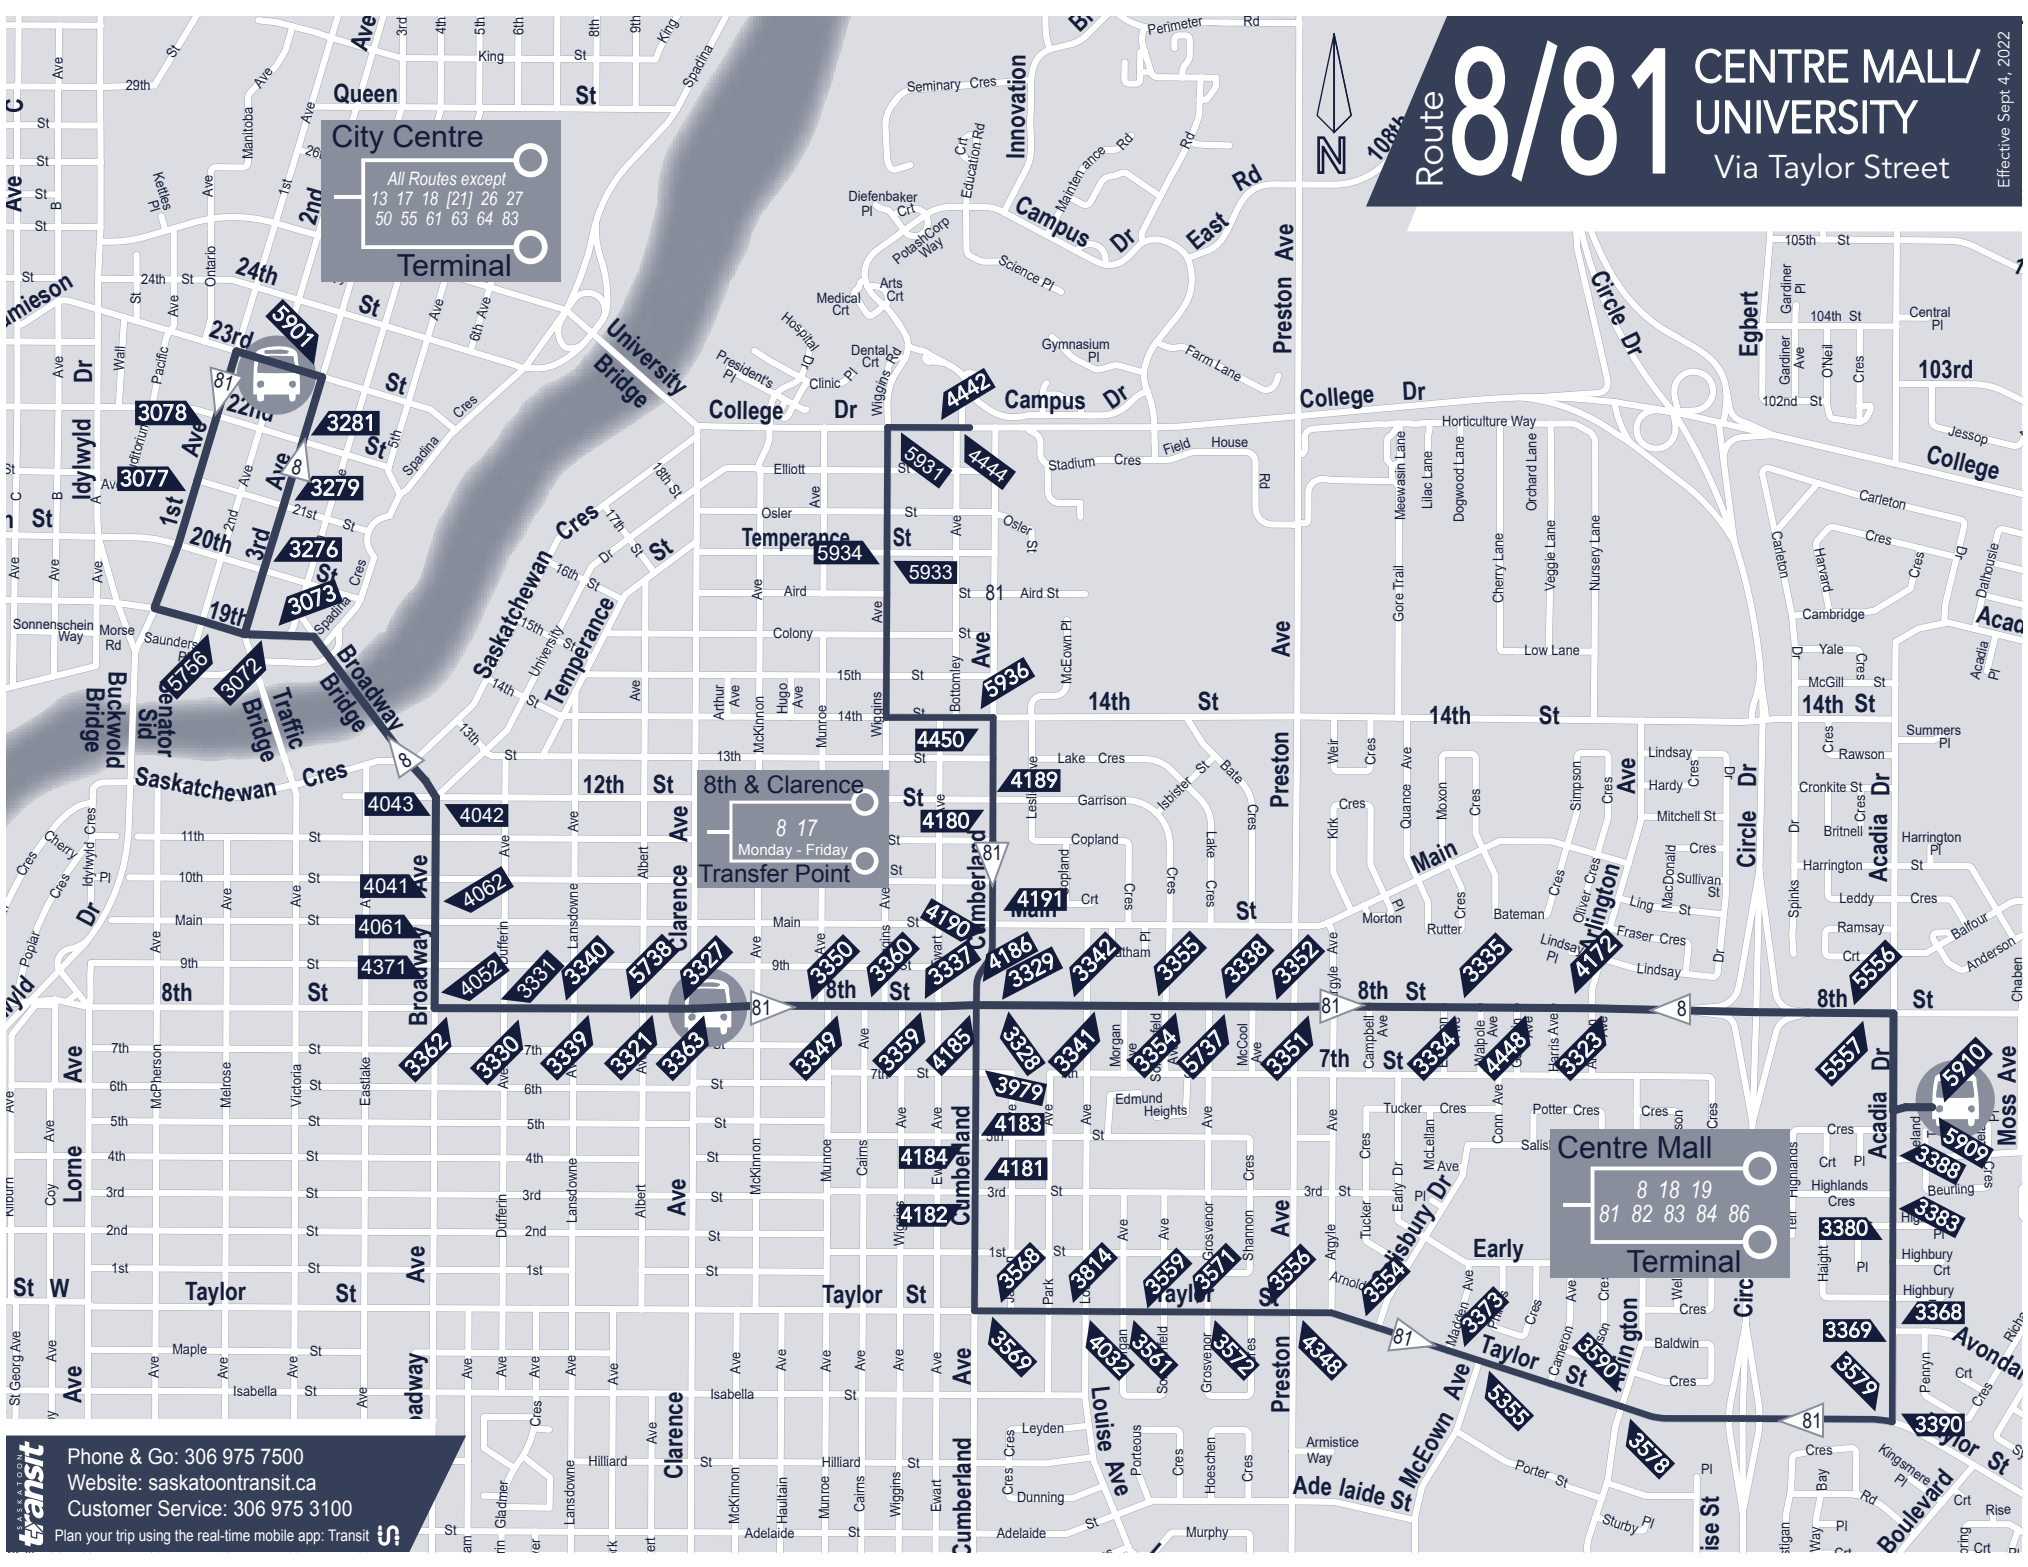

Route 8/81

CENTRE MALL/ UNIVERSITY

Via Taylor Street

Effective Sept 4, 2022

City Centre Terminal
All Routes except
13 17 18 [21] 26 27
50 55 61 63 64 83

8 & Clarence Transfer Point
8 17
Monday - Friday

Centre Mall Terminal
8 18 19
81 82 83 84 86

SASKATOON transit
Phone & Go: 306 975 7500
Website: saskatoontransit.ca
Customer Service: 306 975 3100
Plan your trip using the real-time mobile app: Transit