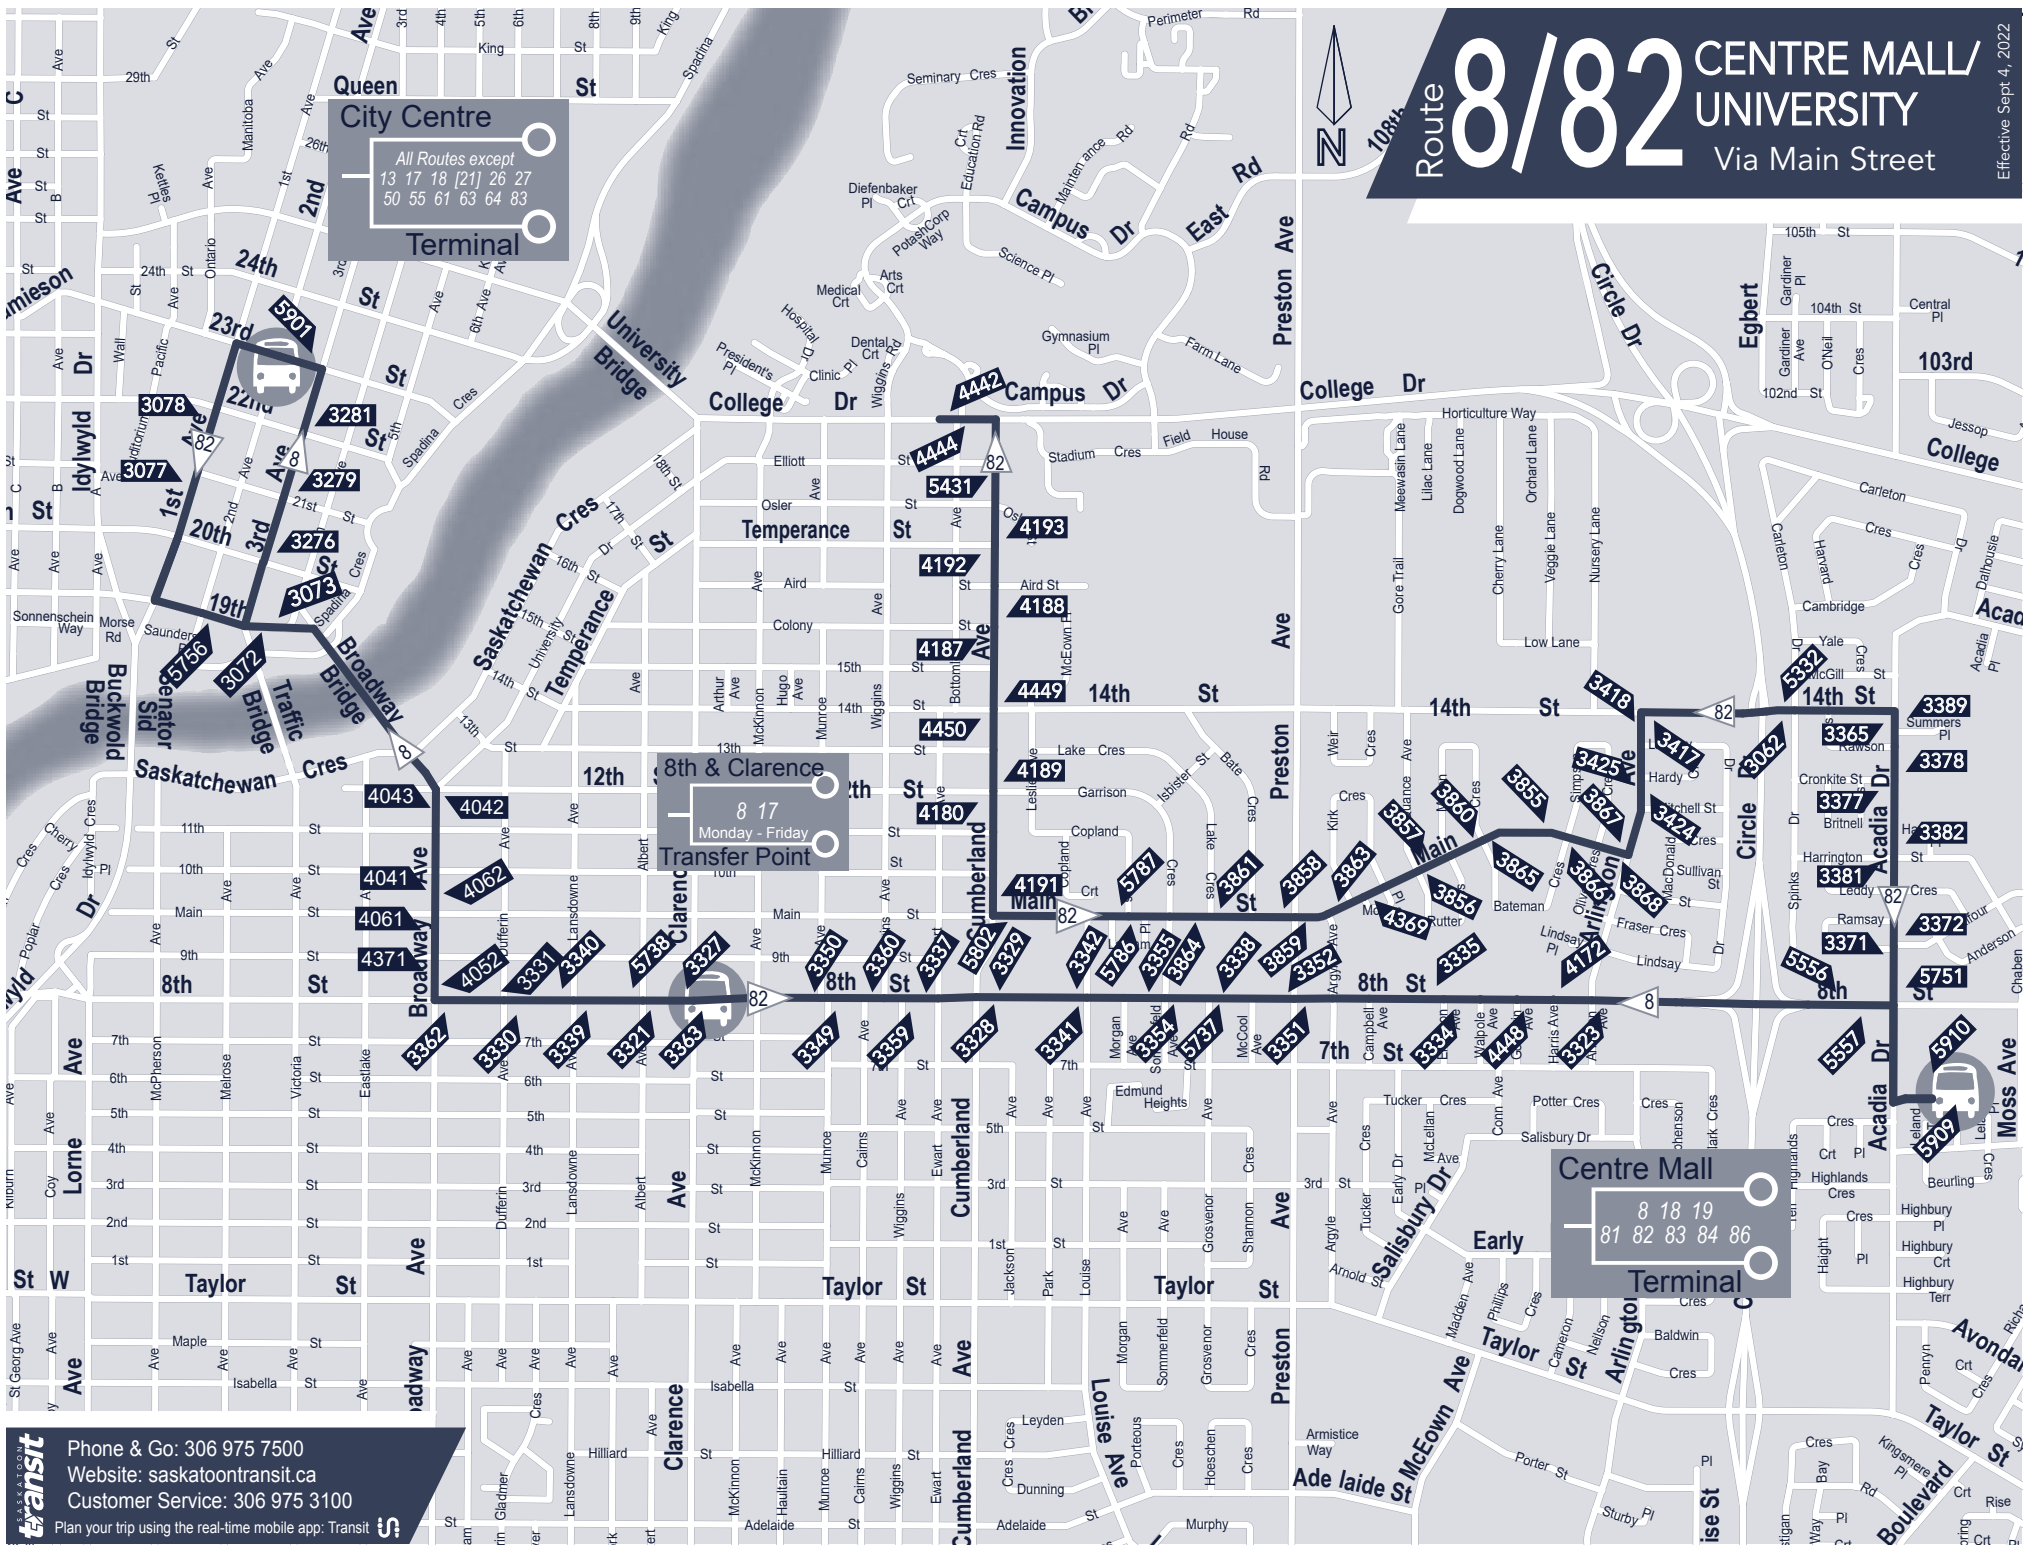

Route 8/82 CENTRE MALL/ UNIVERSITY

Via Main Street

Effective Sept 4, 2022

City Centre Terminal
 All Routes except
 13 17 18 [21] 26 27
 50 55 61 63 64 83

8 17 Transfer Point
 Monday - Friday

Centre Mall Terminal
 8 18 19
 81 82 83 84 86

 All routes are fully accessible
G End of service, bus to garage
 * Continues as a Route 81

** Leaves downtown as a Route 8, 81, 82, 84 or 86 to return to Centre Mall Terminal