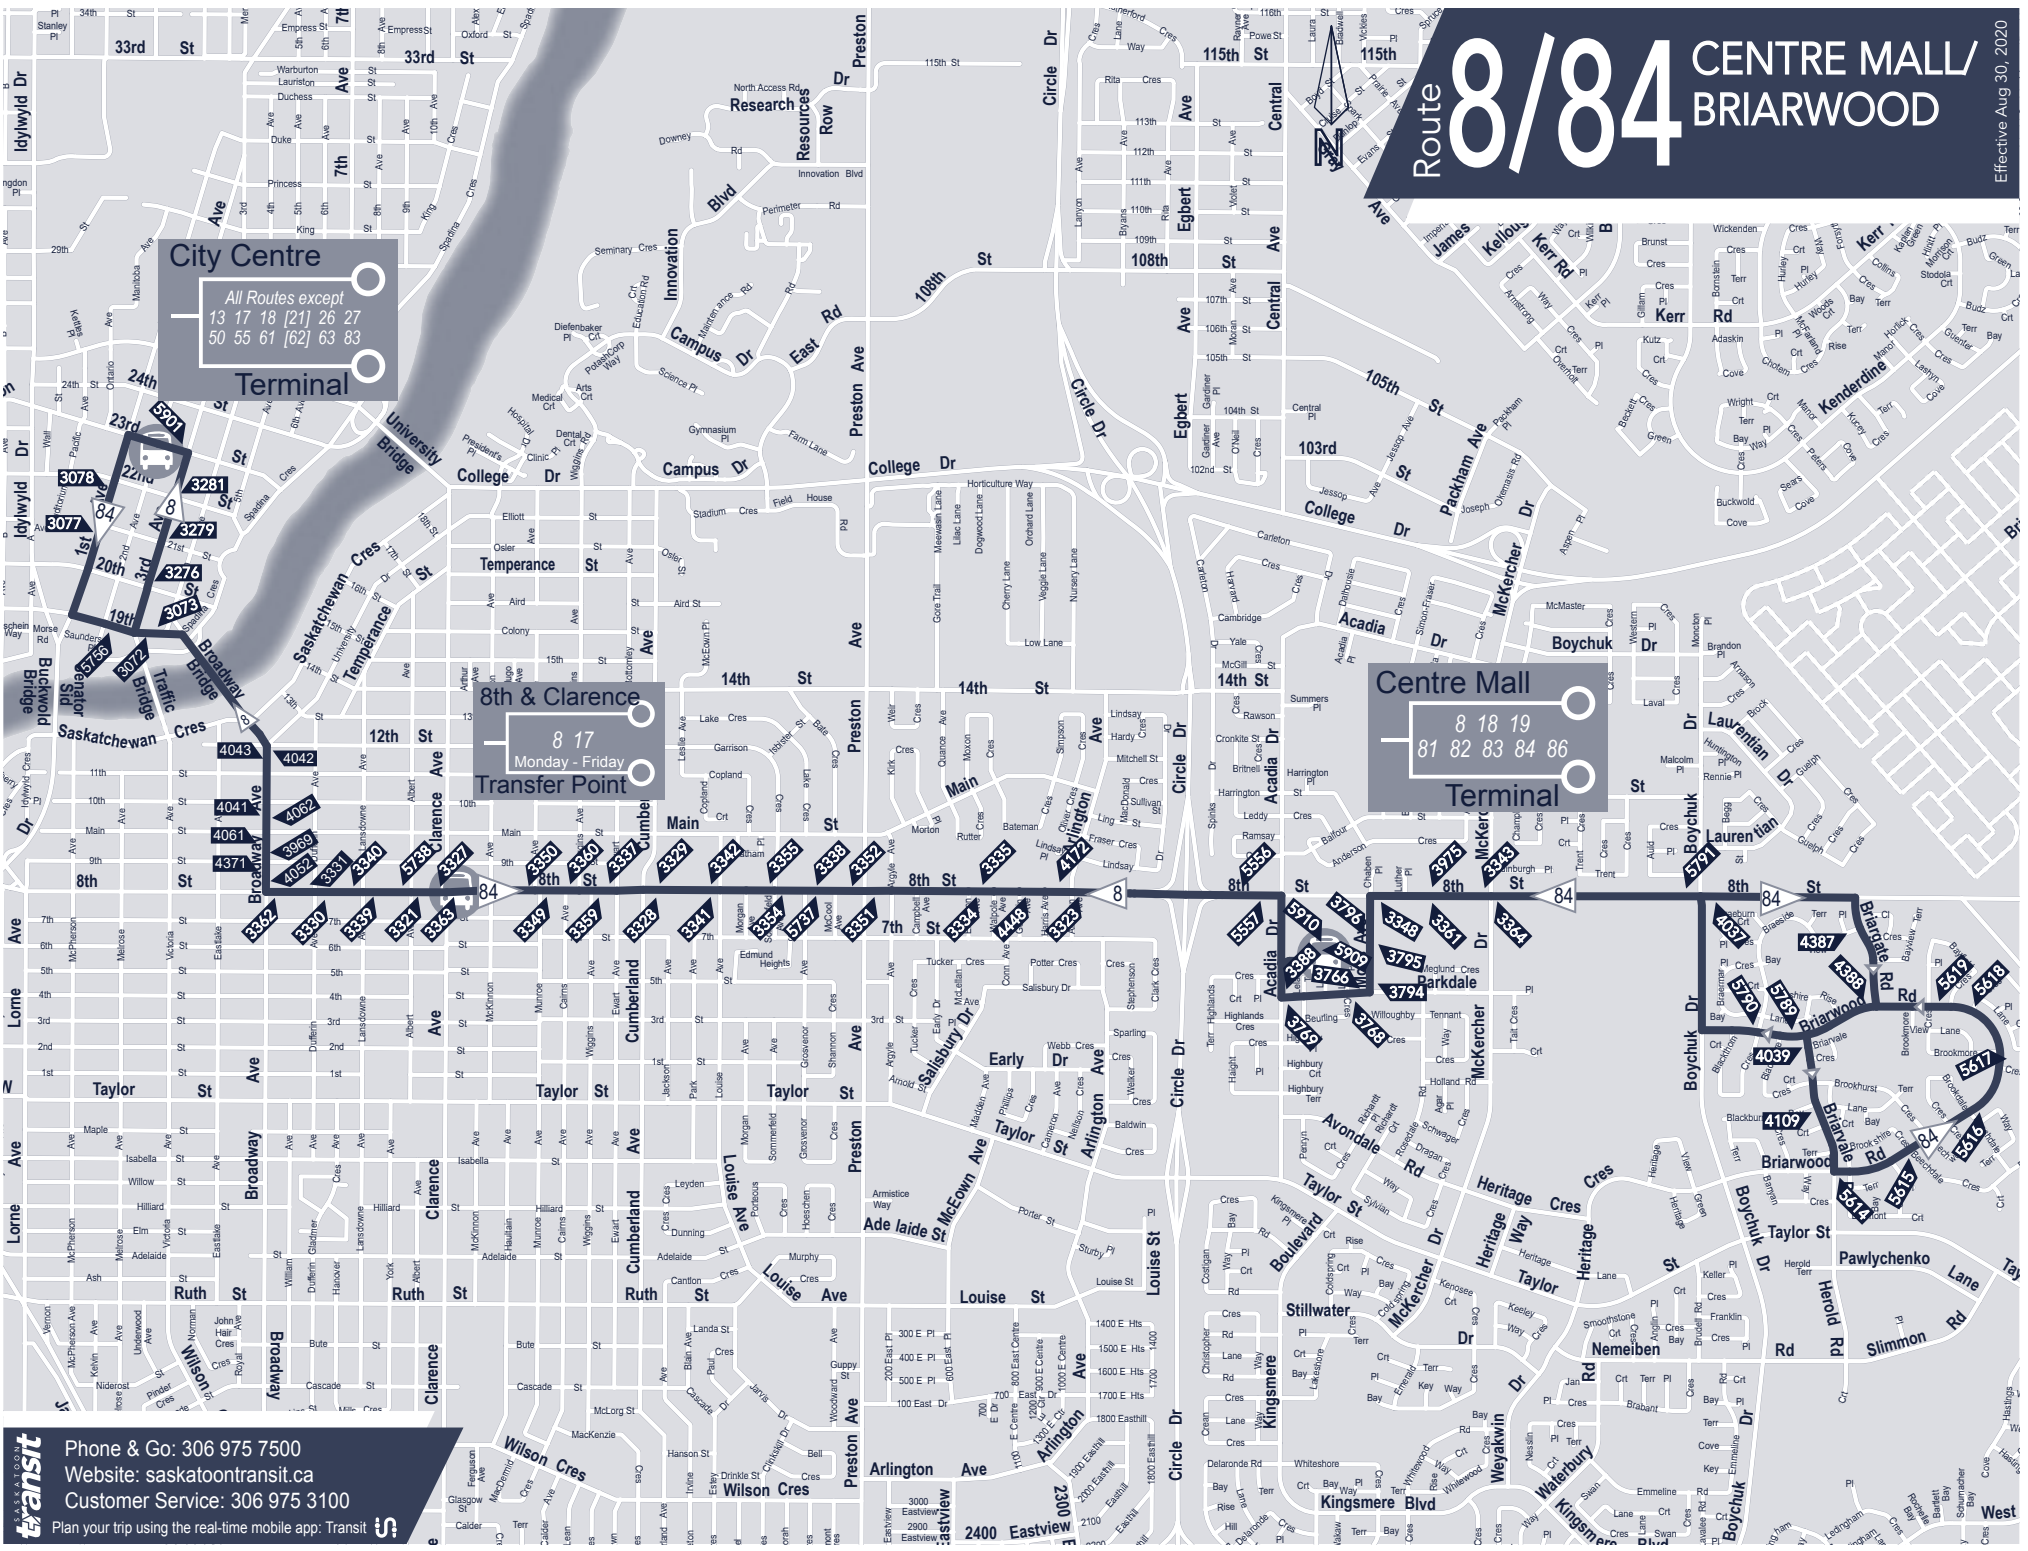

Route 8/84 CENTRE MALL/ BRIARWOOD

Effective Aug 30, 2020

City Centre
All Routes except
13 17 18 [21] 26 27
50 55 61 [62] 63 83

8th & Clarence
8 17
Monday - Friday
Transfer Point

Centre Mall
8 18 19
81 82 83 84 86

saskatoon transit
Phone & Go: 306 975 7500
Website: saskatoontransit.ca
Customer Service: 306 975 3100
Plan your trip using the real-time mobile app: Transit