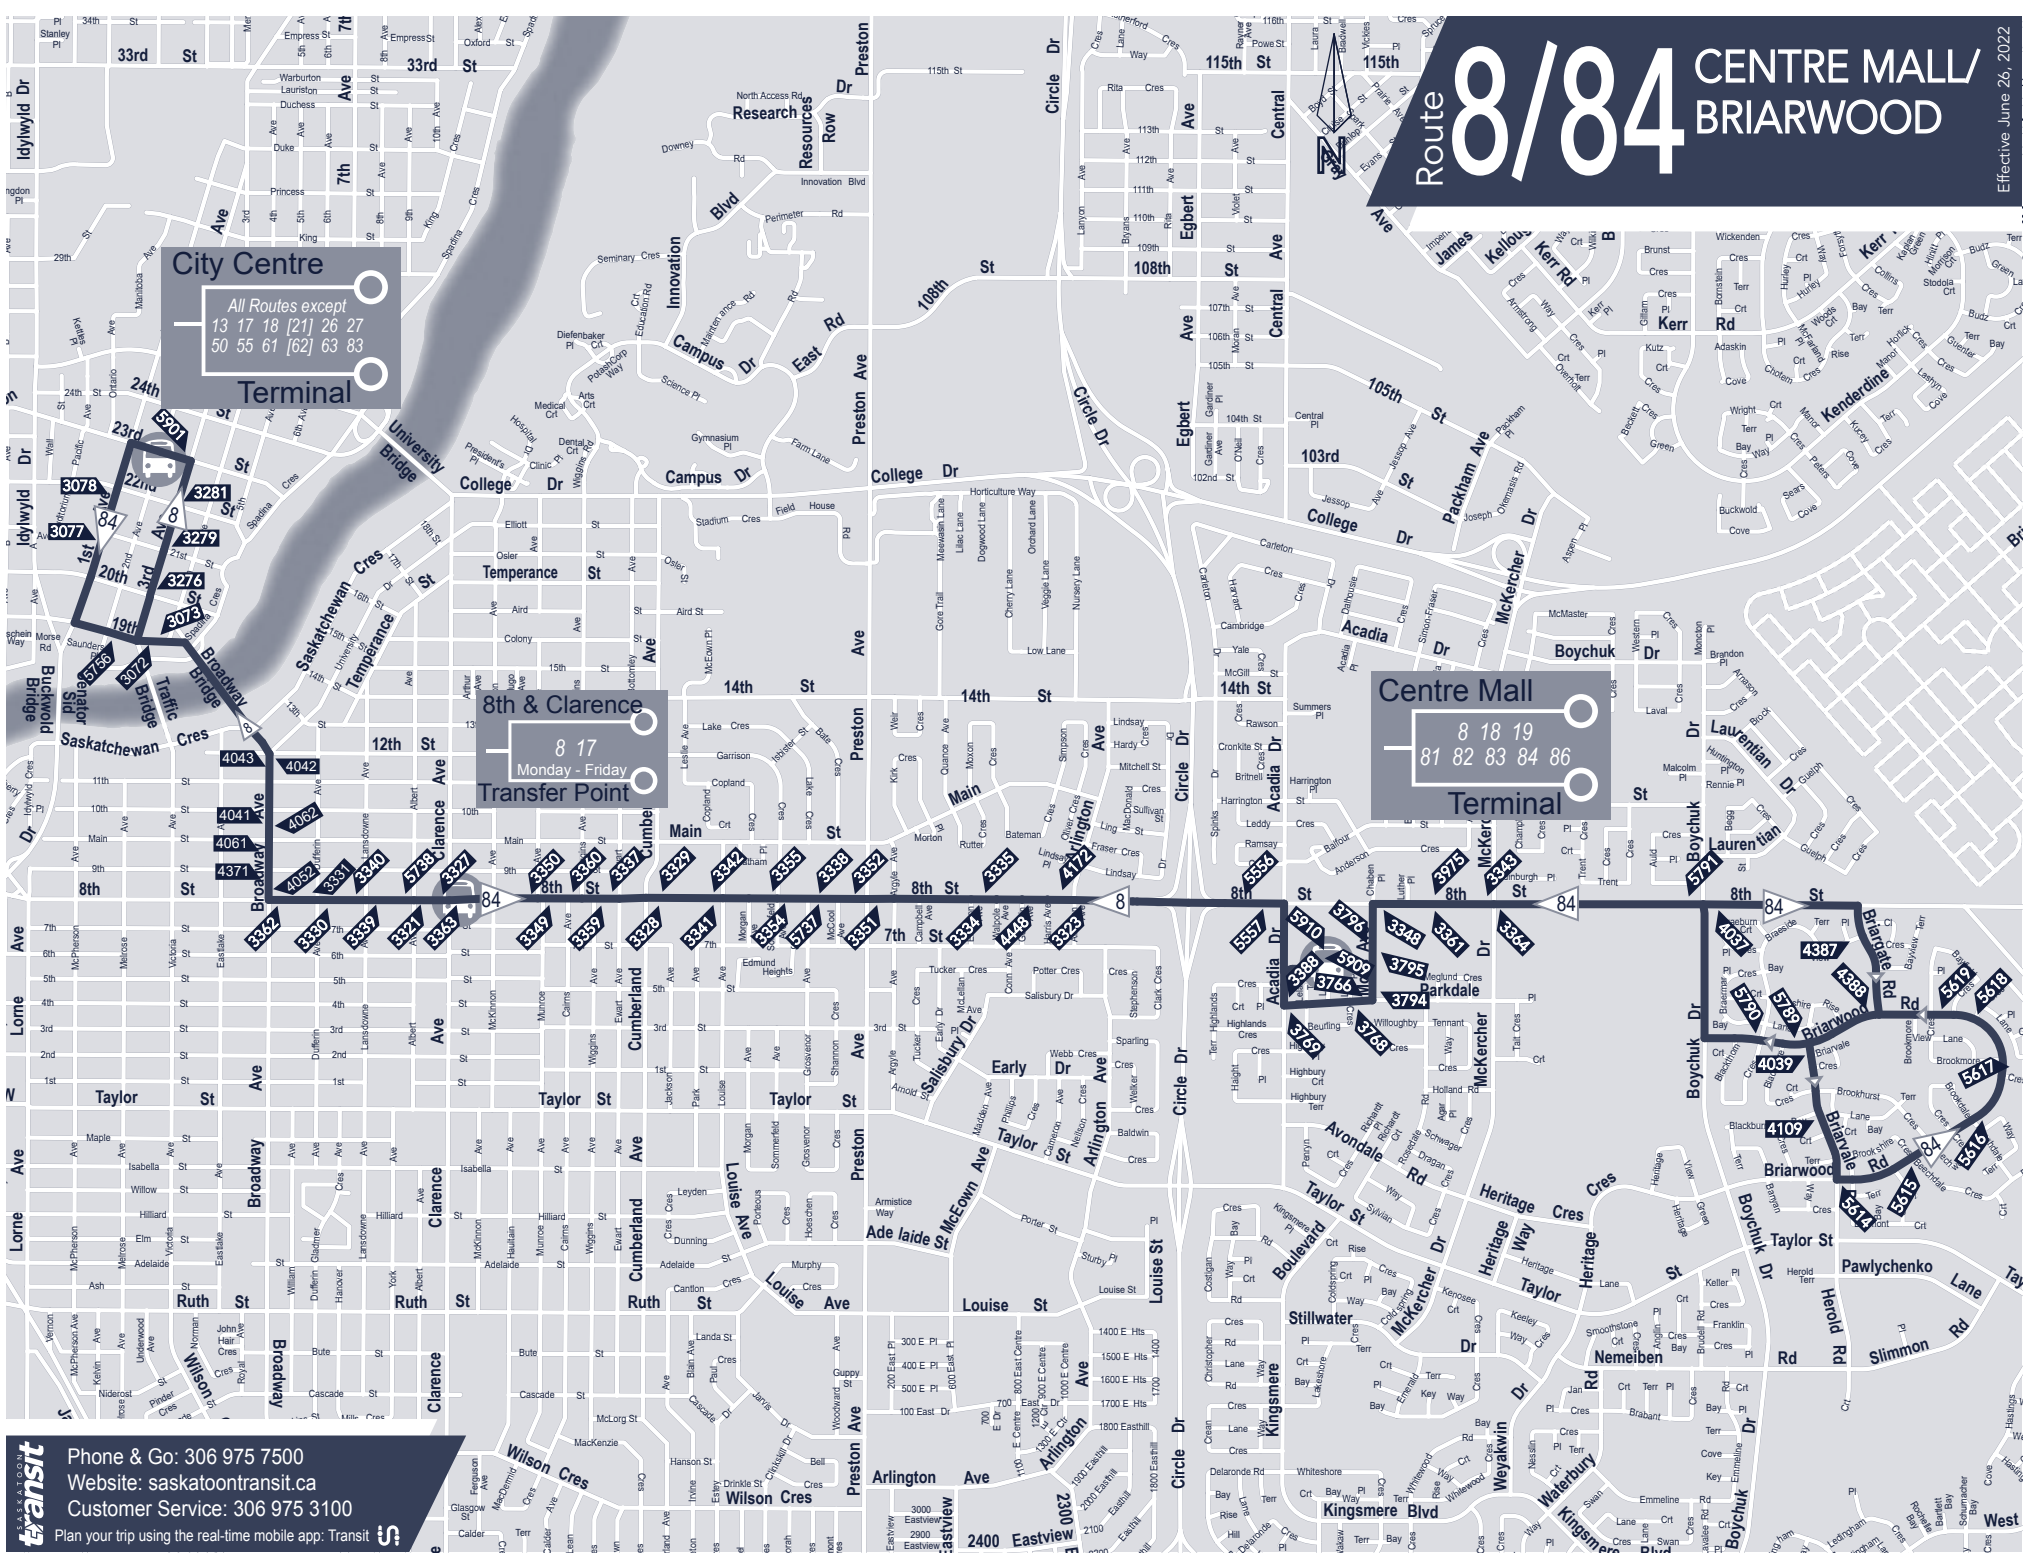

Route 8/84 CENTRE MALL/ BRIARWOOD

Effective June 26, 2022

City Centre
All Routes except
13 17 18 [21] 26 27
50 55 61 [62] 63 83

Terminal

8th & Clarence
8 17
Monday - Friday
Transfer Point

Centre Mall
8 18 19
81 82 83 84 86

Terminal

SASKATOON transit
Phone & Go: 306 975 7500
Website: saskatoontransit.ca
Customer Service: 306 975 3100
Plan your trip using the real-time mobile app: Transit