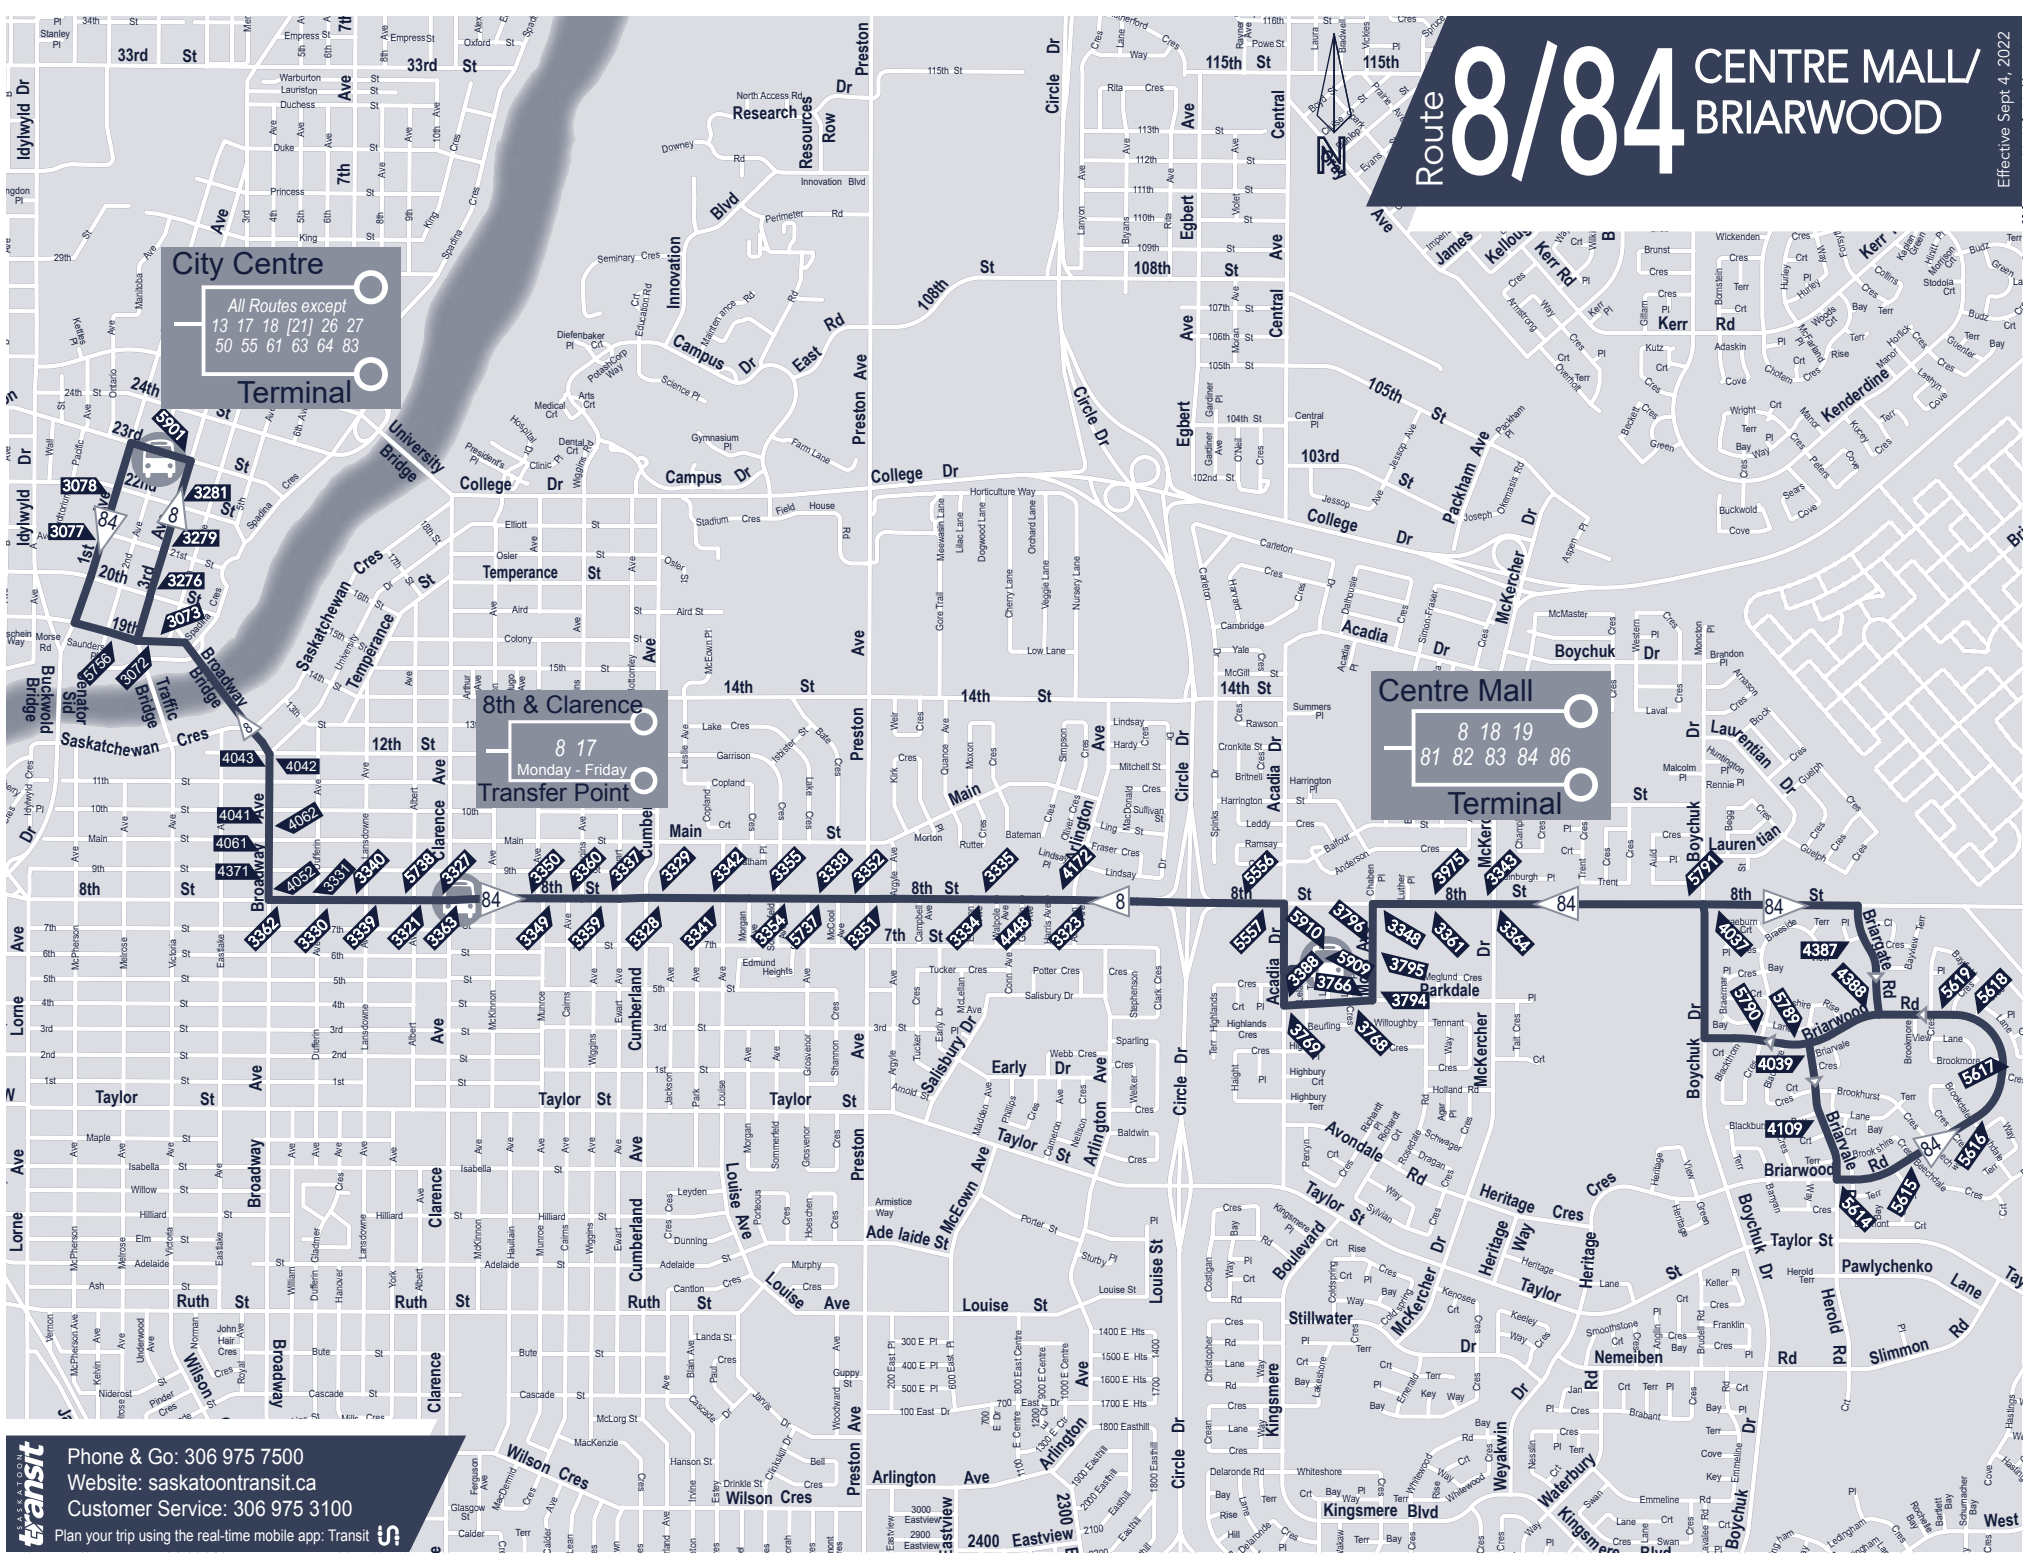

Route 8/84 CENTRE MALL/ BRIARWOOD

Effective Sept 4, 2022

City Centre Terminal
 All Routes except
 13 17 18 [21] 26 27
 50 55 61 63 64 83

8th & Clarence Transfer Point
 8 17
 Monday - Friday

Centre Mall Terminal
 8 18 19
 81 82 83 84 86

All routes are fully accessible
G End of service, bus to garage

* Leaves downtown as a Route 8, 81, 82, 84 or 86 to return to Centre Mall Terminal