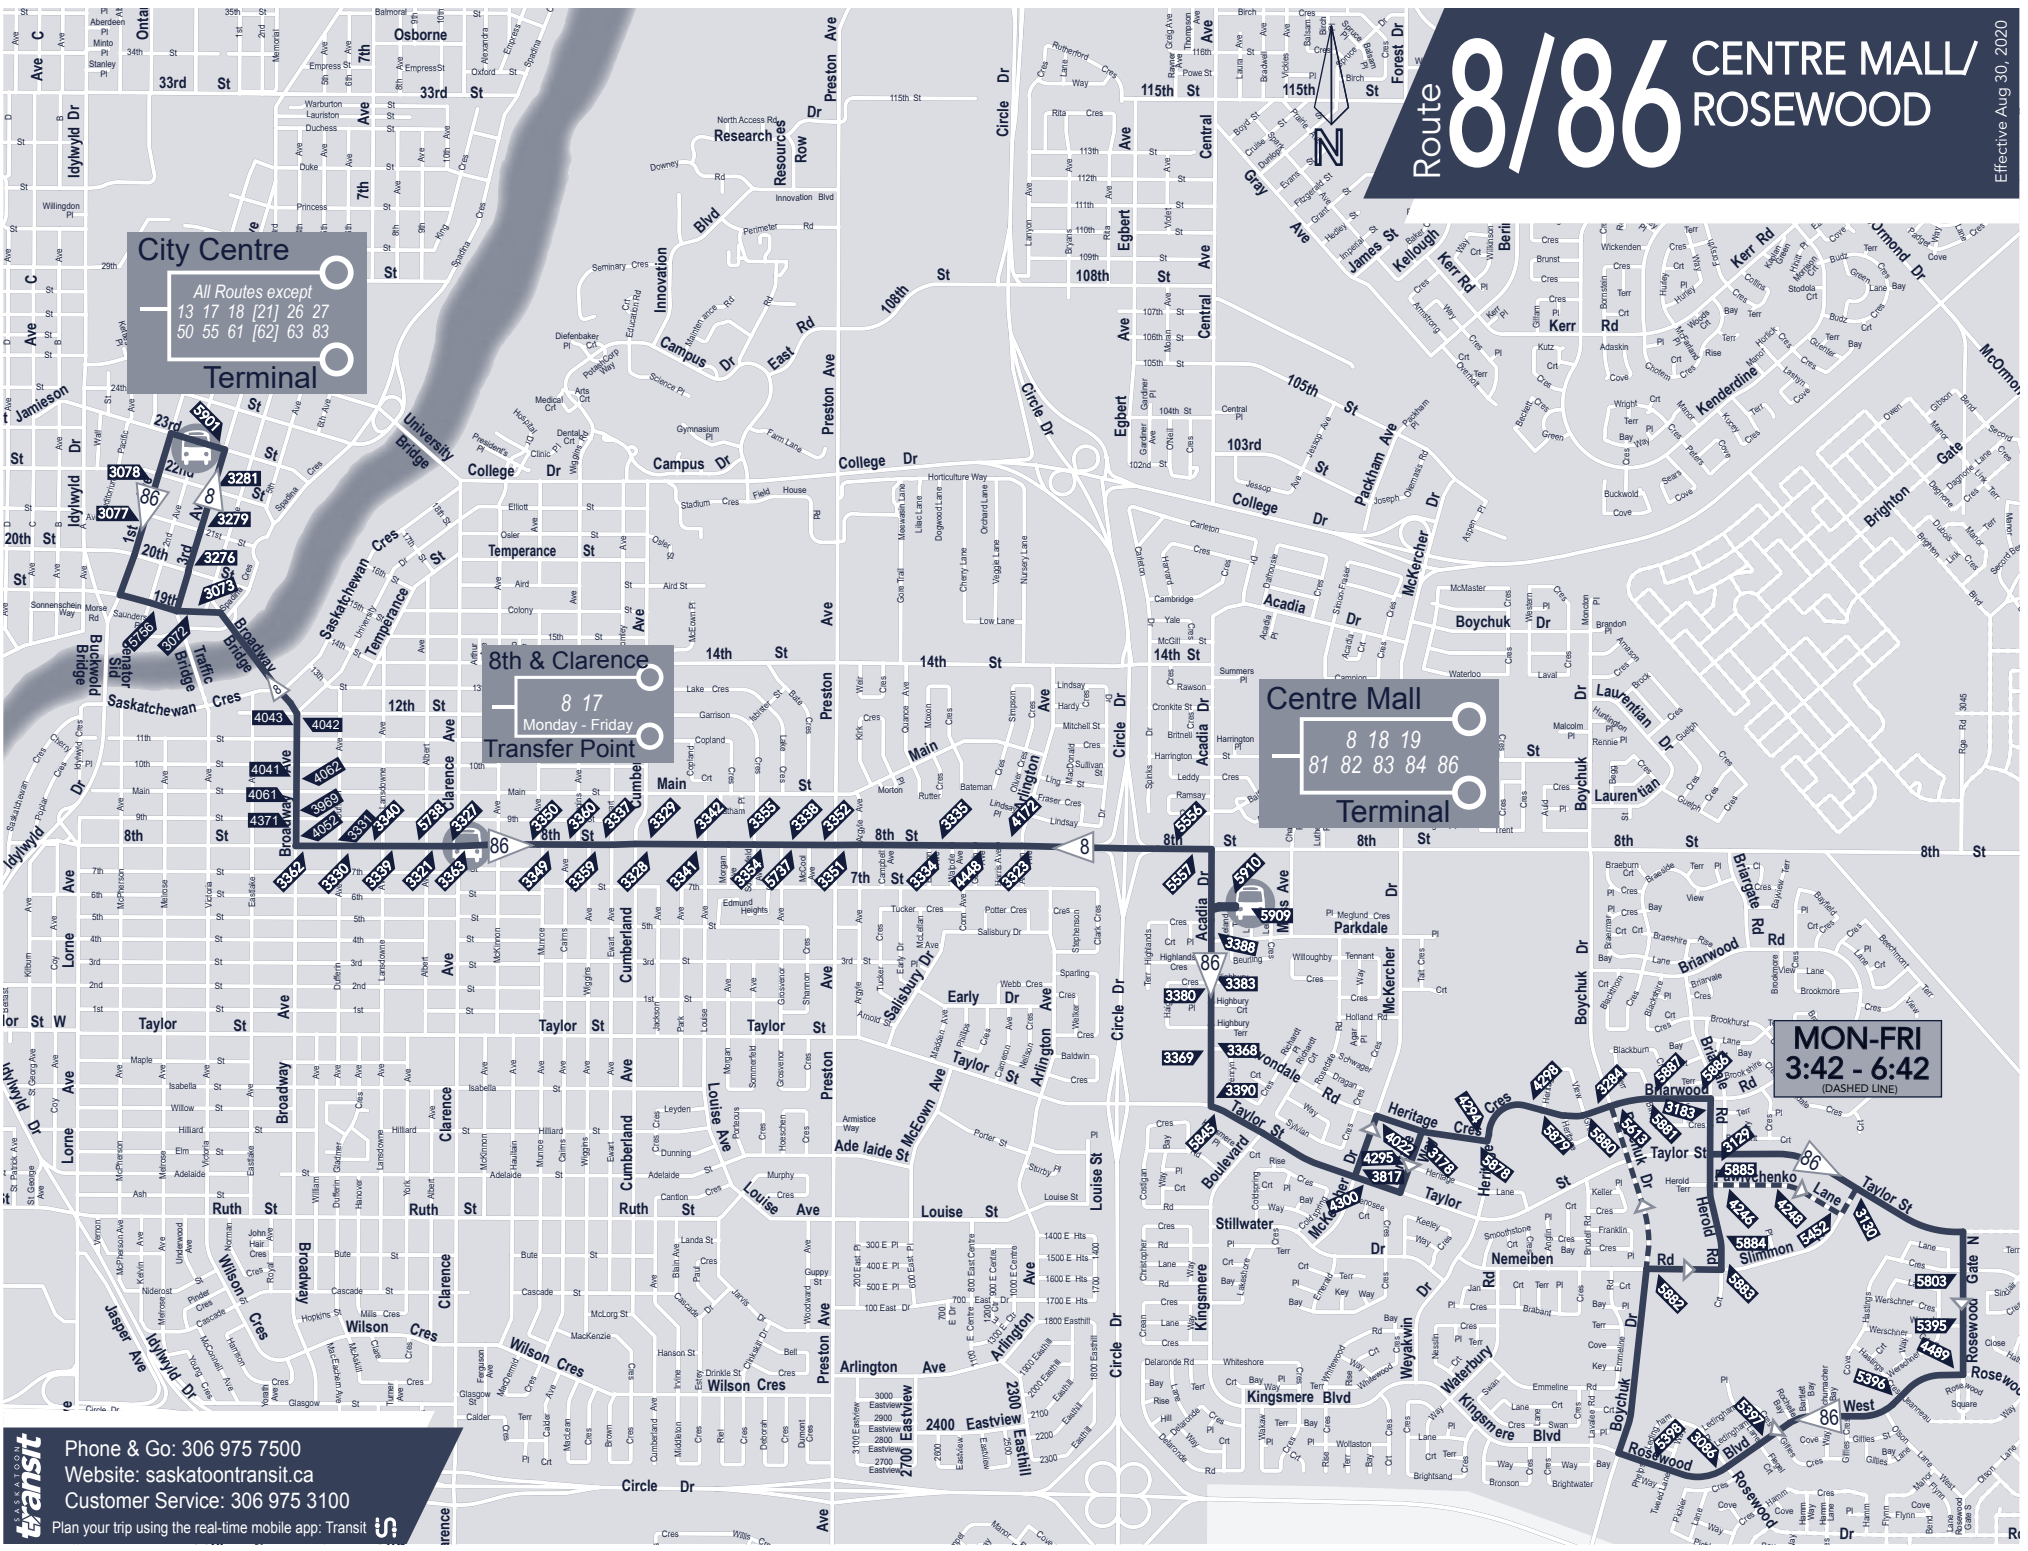

Route 8/86 CENTRE MALL/ROSEWOOD

Effective Aug 30, 2020

City Centre Terminal

All Routes except
13 17 18 [21] 26 27
50 55 61 [62] 63 83

8th & Clarence Transfer Point

8 17
Monday - Friday

Centre Mall Terminal

8 18 19
81 82 83 84 86

MON-FRI
3:42 - 6:42
(DASHED LINE)

saskatoon transit

Phone & Go: 306 975 7500
Website: saskatoontransit.ca
Customer Service: 306 975 3100
Plan your trip using the real-time mobile app: Transit