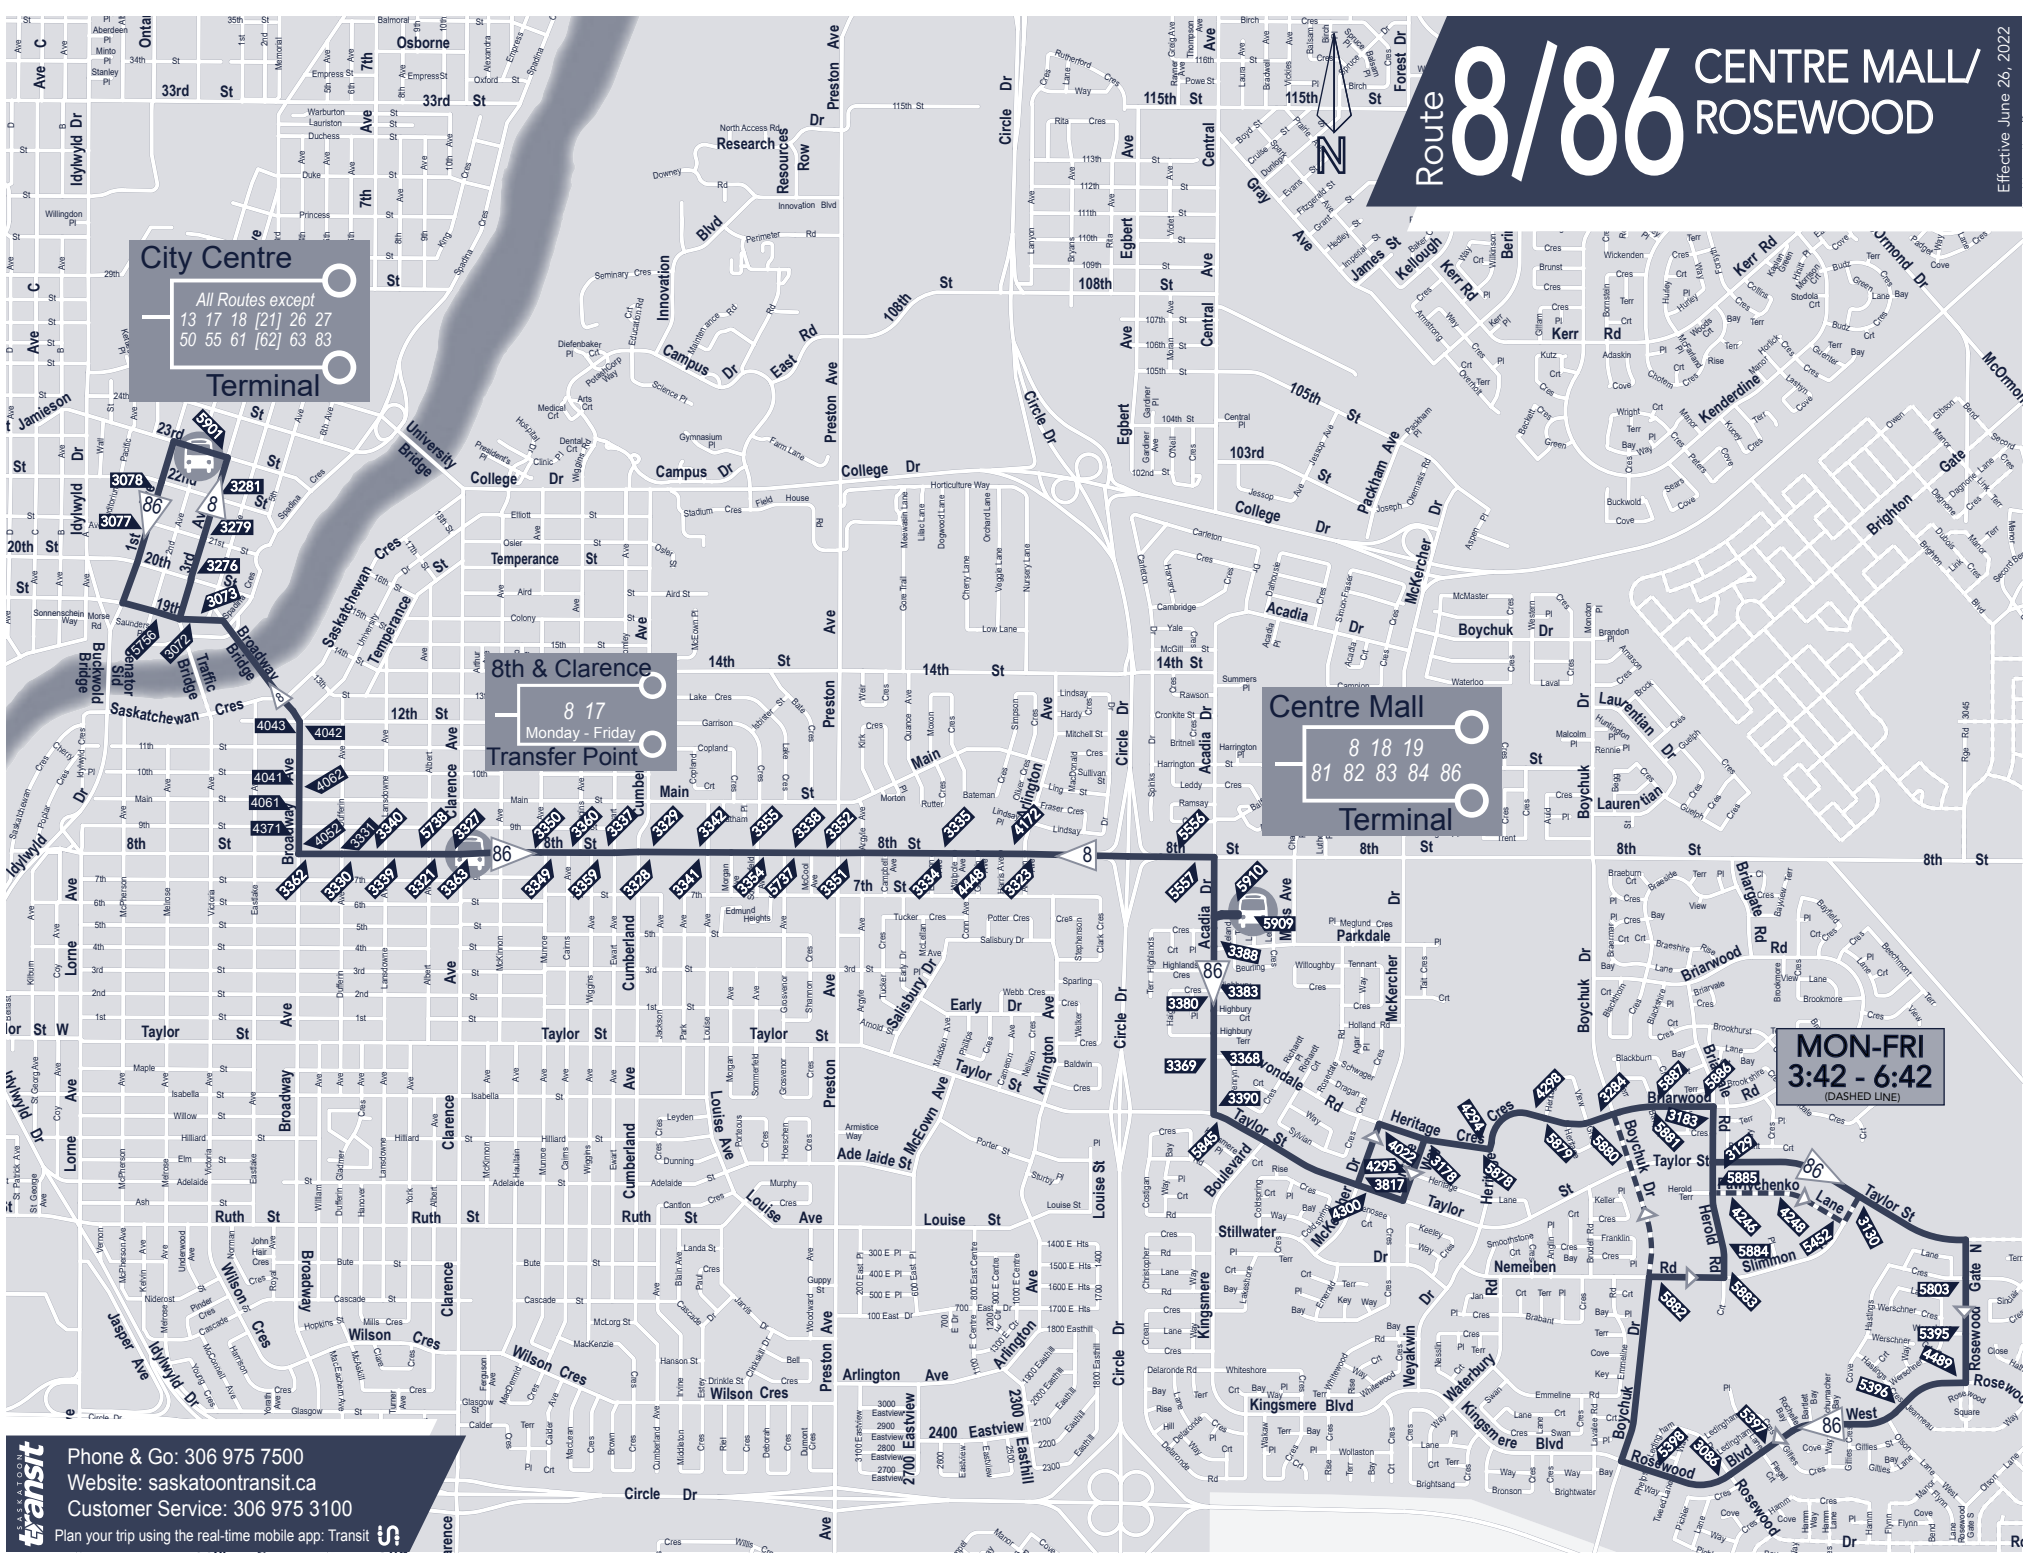

Route 8/86 CENTRE MALL/ROSEWOOD

Effective June 26, 2022

City Centre Terminal

All Routes except
13 17 18 [21] 26 27
50 55 61 [62] 63 83

8th & Clarence Transfer Point

8 17
Monday - Friday

Centre Mall Terminal

8 18 19
81 82 83 84 86

MON-FRI
3:42 - 6:42
(DASHED LINE)

SASKATOON transit

Phone & Go: 306 975 7500
Website: saskatoontransit.ca
Customer Service: 306 975 3100
Plan your trip using the real-time mobile app: Transit