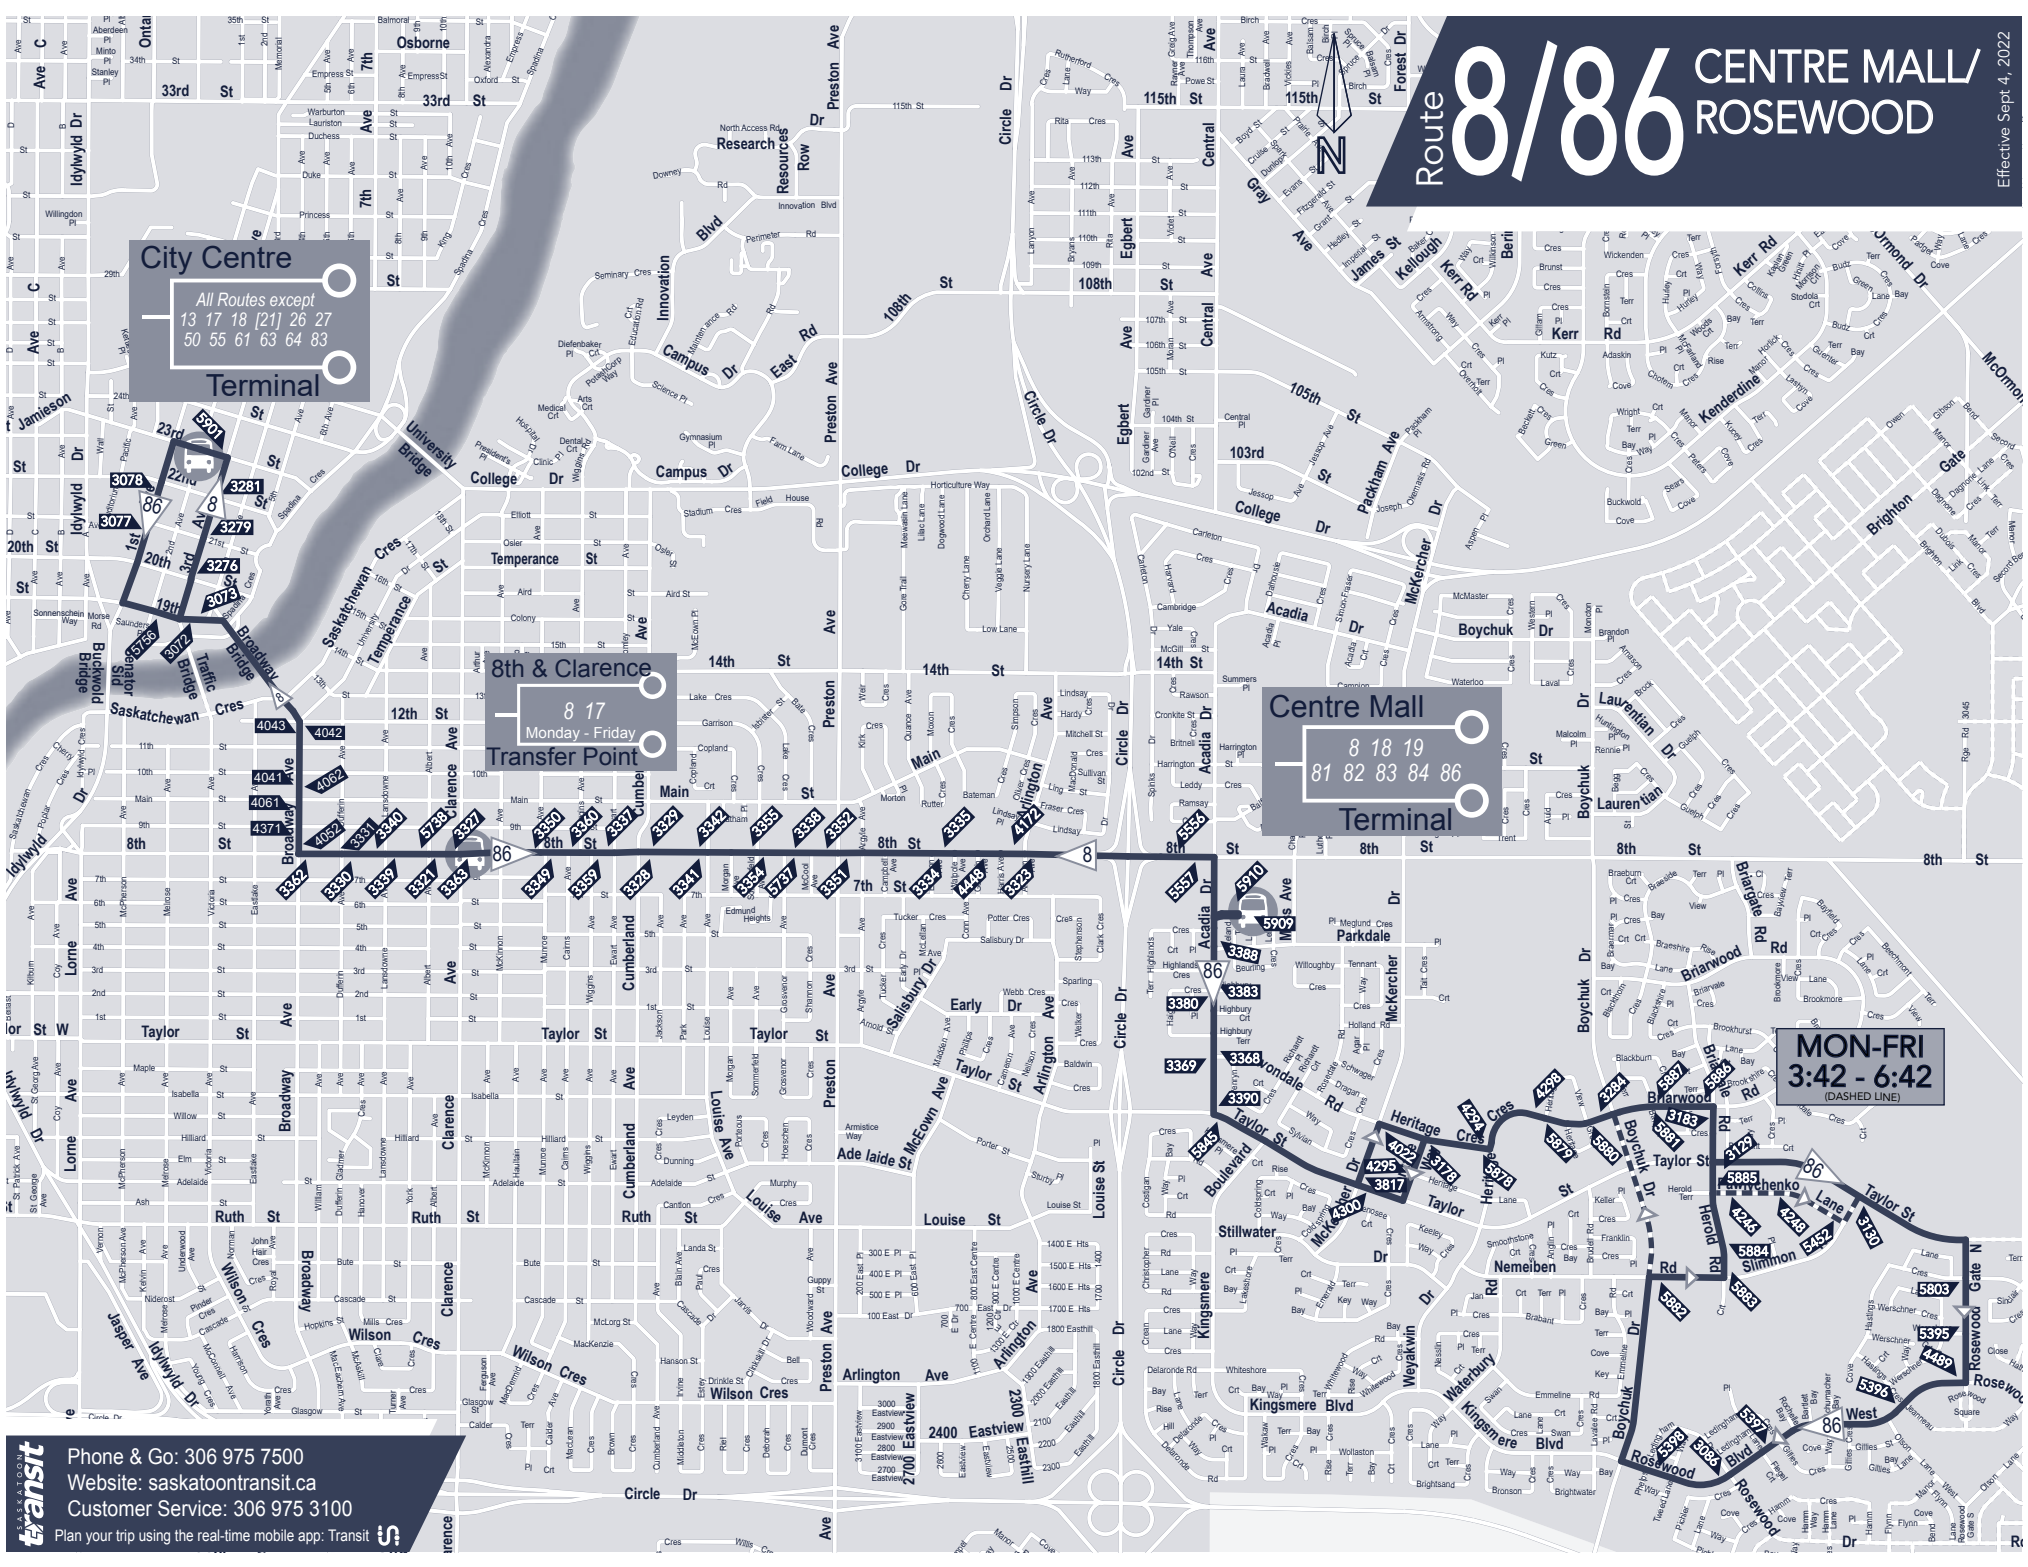

Route 8/86 CENTRE MALL/ROSEWOOD

Effective Sept 4, 2022

City Centre
All Routes except
13 17 18 [21] 26 27
50 55 61 63 64 83

8th & Clarence
8 17
Monday - Friday
Transfer Point

Centre Mall
8 18 19
81 82 83 84 86
Terminal

MON-FRI
3:42 - 6:42
(DASHED LINE)

SASKATOON transit
Phone & Go: 306 975 7500
Website: saskatoontransit.ca
Customer Service: 306 975 3100
Plan your trip using the real-time mobile app: Transit