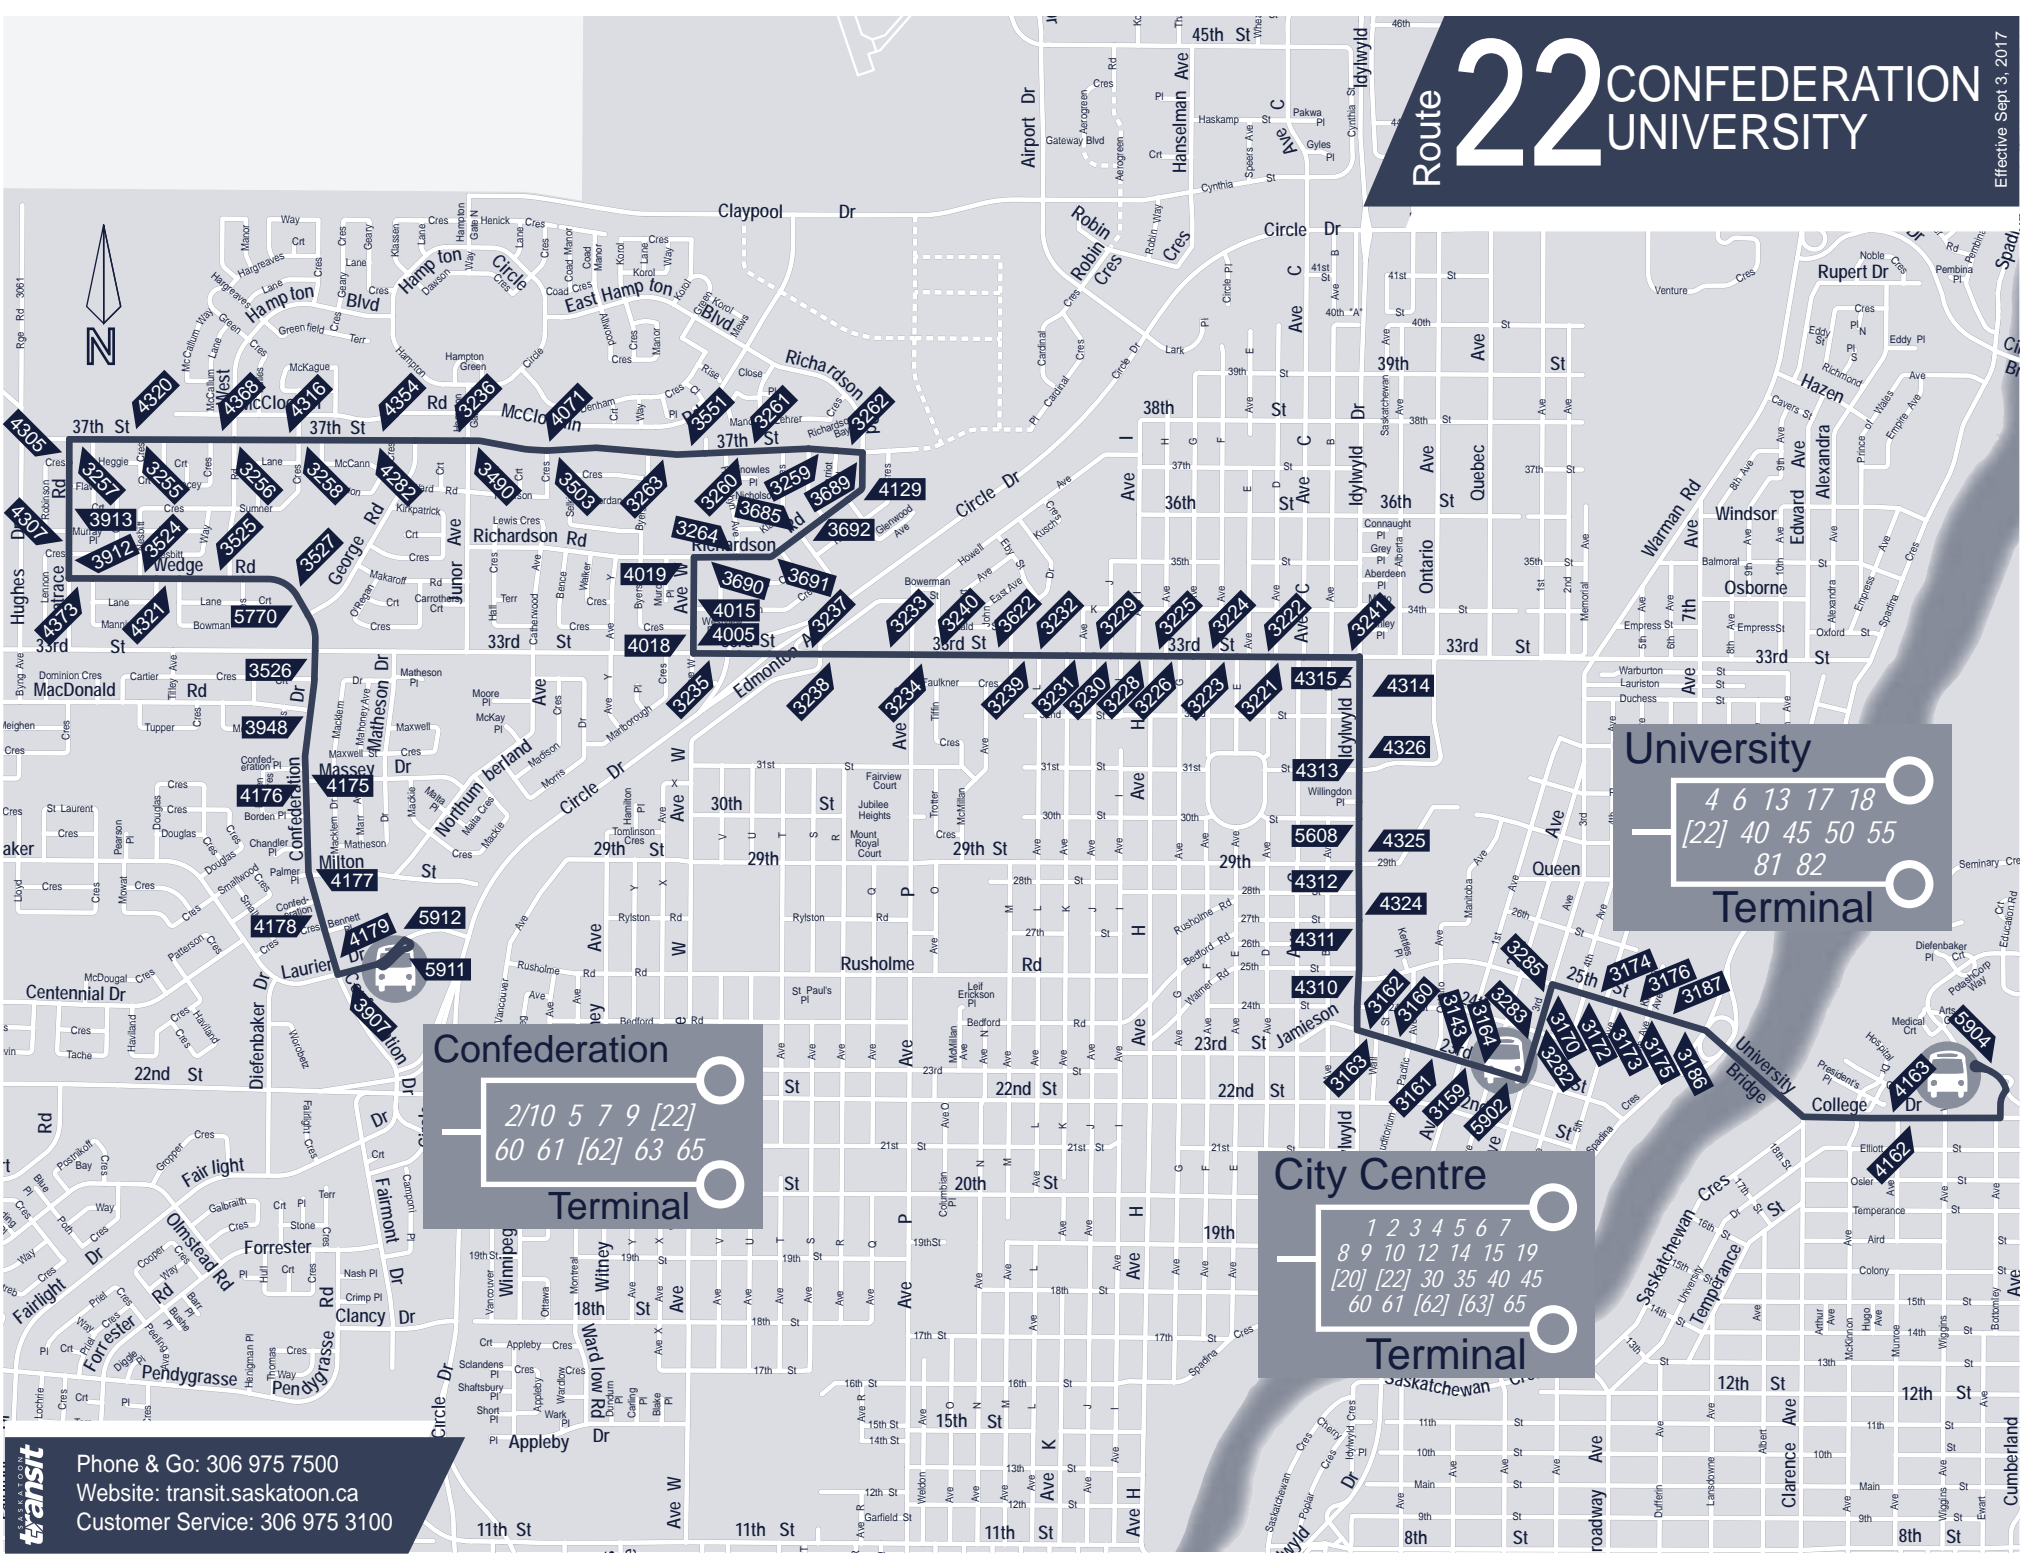

Route 22 CONFEDERATION UNIVERSITY

Effective Sept 3, 2017

Confederation
 2/10 5 7 9 [22]
 60 61 [62] 63 65
Terminal

University
 4 6 13 17 18
 [22] 40 45 50 55
 81 82
Terminal

City Centre
 1 2 3 4 5 6 7
 8 9 10 12 14 15 19
 [20] [22] 30 35 40 45
 60 61 [62] [63] 65
Terminal

transit Phone & Go: 306 975 7500
 Website: transit.saskatoon.ca
 Customer Service: 306 975 3100

22 University						
Eastbound						
CONFEDERATION TERMINAL	37TH STREET & LATRACE ROAD	33RD STREET & AVENUE W	33RD STREET & AVENUE D	CITY CENTRE	UNIVERSITY PLACE RIEL	
Monday to Friday - AM Only						
6:38 AM	6:44 AM	6:54 AM	6:59 AM	7:07 AM	7:15 AM	G
				7:22 AM	7:30 AM	G
7:08 AM	7:14 AM	7:24 AM	7:29 AM	7:37 AM	7:45 AM	G
				7:52 AM	8:00 AM	G
7:38 AM	7:44 AM	7:54 AM	7:59 AM	8:07 AM	8:15 AM	G
				8:22 AM	8:30 AM	G
8:08 AM	8:14 AM	8:24 AM	8:29 AM	8:37 AM	8:45 AM	G
				8:52 AM	9:00 AM	G
8:38 AM	8:44 AM	8:54 AM	8:59 AM	9:07 AM	9:15 AM	G

22 Confederation						
Westbound						
UNIVERSITY PLACE RIEL	CITY CENTRE	33RD STREET AVENUE D	AVENUE W & 33RD STREET	LATRACE ROAD & 37TH STREET	CONFEDERATION TERMINAL	
Monday to Friday - PM Only						
	3:31 PM	3:39 PM	3:45 PM	3:53 PM	4:00 PM	G
3:42 PM	3:52 PM					
	4:01 PM	4:09 PM	4:15 PM	4:23 PM	4:30 PM	G
3:58 PM	4:08 PM					G
4:12 PM	4:22 PM					
	4:31 PM	4:39 PM	4:45 PM	4:53 PM	5:00 PM	G
4:28 PM	4:38 PM					G
4:42 PM	4:52 PM					
	5:01 PM	5:09 PM	5:15 PM	5:23 PM	5:30 PM	G
4:58 PM	5:08 PM					G
5:12 PM	5:22 PM					G
	5:31 PM	5:39 PM	5:45 PM	5:53 PM	6:00 PM	G
5:28 PM	5:38 PM					G

G End of service, bus to garage