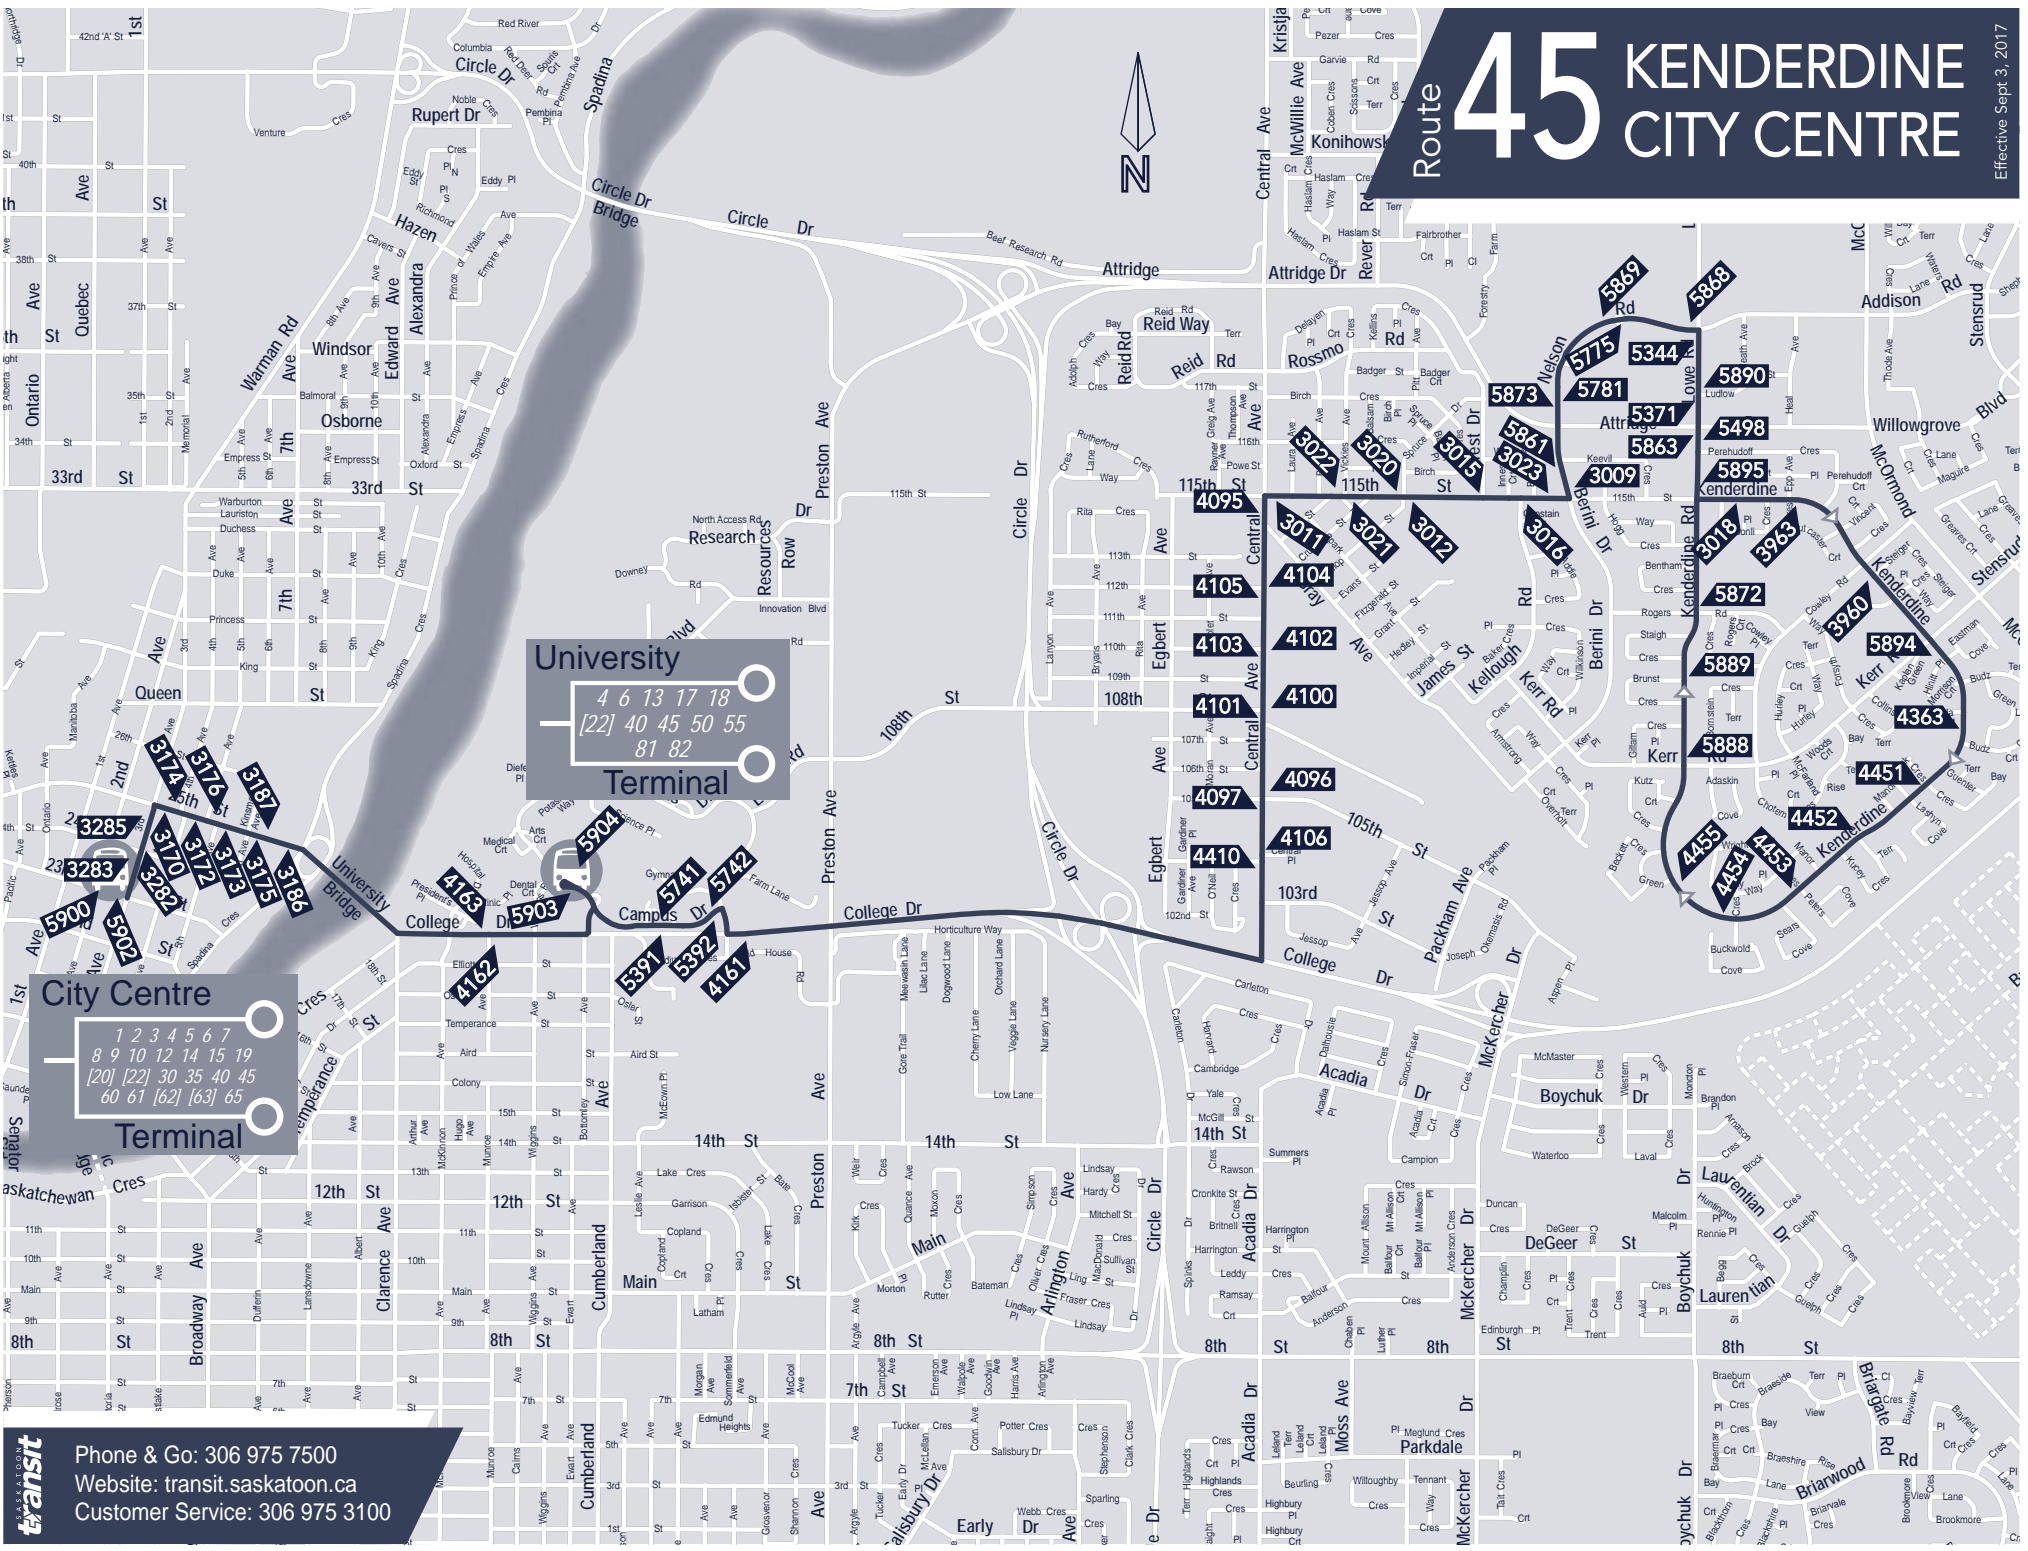

Route 45 KENDERDINE CITY CENTRE

Effective Sept 3, 2017

University Terminal
 4 6 13 17 18
 22 40 45 50 55
 81 82

City Centre Terminal
 1 2 3 4 5 6 7
 8 9 10 12 14 15 19
 20 22 30 35 40 45
 60 61 62 63 65

transit Phone & Go: 306 975 7500
 Website: transit.saskatoon.ca
 Customer Service: 306 975 3100