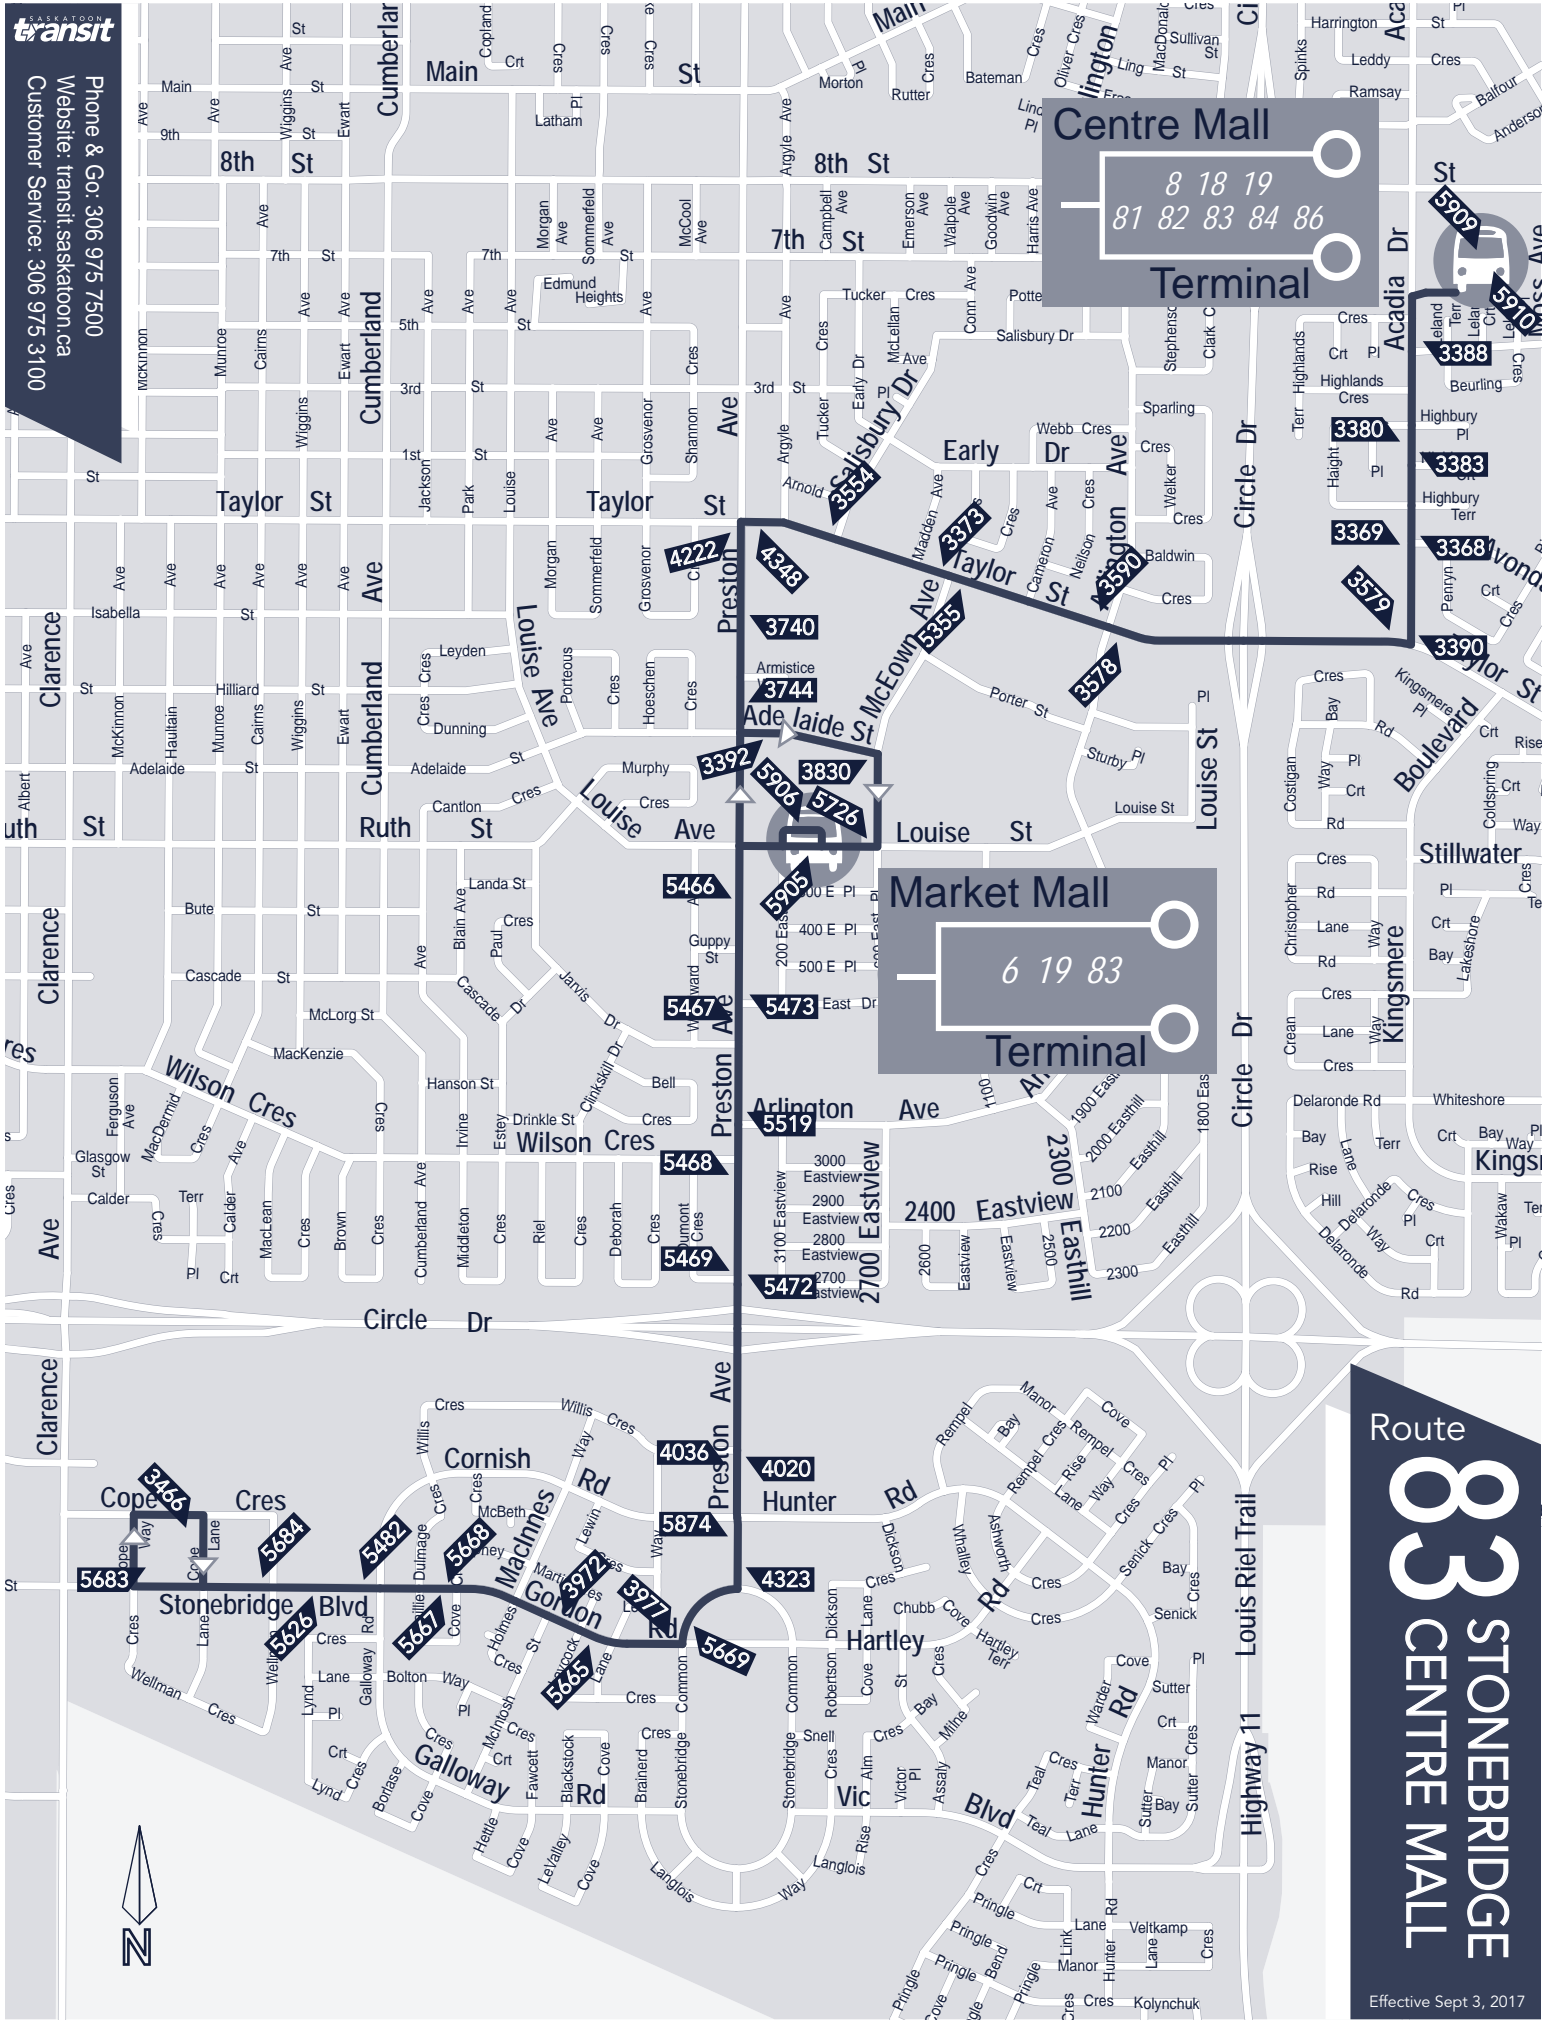

Centre Mall Terminal

8 18 19  
81 82 83 84 86

Market Mall Terminal

6 19 83

Route

# 83

STONEBRIDGE  
CENTRE MALL

Effective Sept 3, 2017

# 83 Stonebridge

Stonebridge

Centre Mall

CENTRE MALL TERMINAL

MARKET MALL TERMINAL

COPE TERMINUS

MARKET MALL TERMINAL

CENTRE MALL TERMINAL

Monday to Friday

	7:00 AM	7:10 AM	7:25 AM	7:42 AM	7:50 AM
	7:30 AM	7:40 AM	7:55 AM	8:12 AM	8:20 AM
	8:00 AM	8:10 AM	8:25 AM	8:42 AM	8:50 AM
	and every 30 minutes until				
	5:30 PM	5:40 PM	5:55 PM	6:12 PM	6:20 PM
	6:00 PM	6:10 PM	6:25 PM	6:42 PM	6:50 PM
	6:30 PM	6:40 PM	<b>6:55 PM</b>		