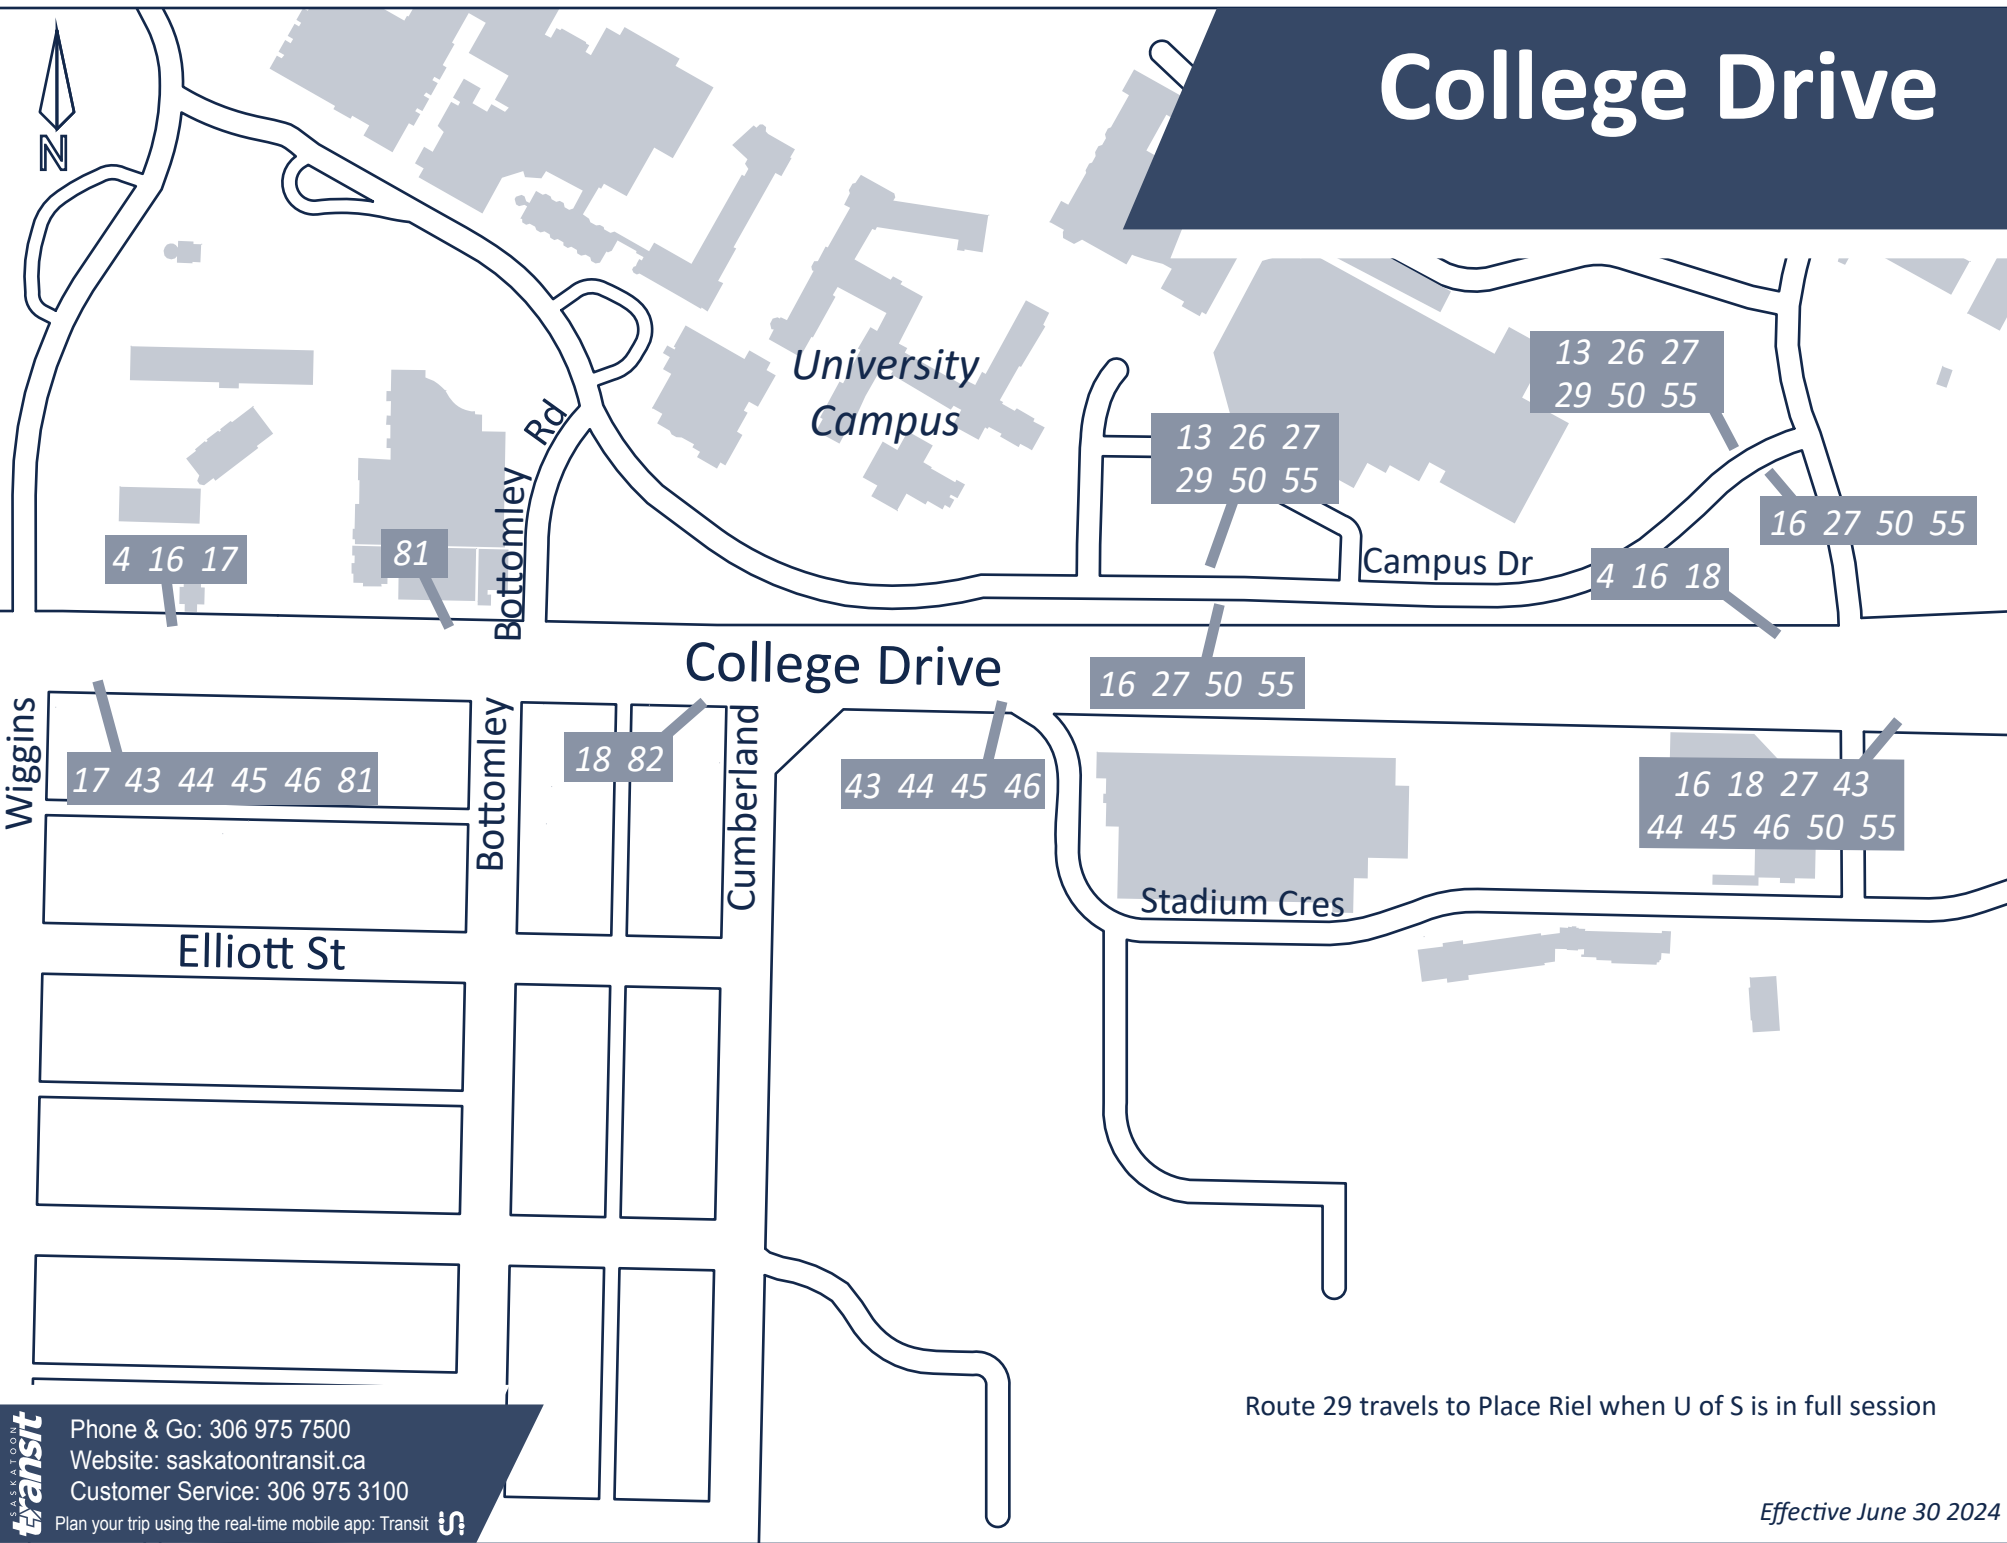

College Drive

Route 29 travels to Place Riel when U of S is in full session

 Phone & Go: 306 975 7500
 Website: saskatoontransit.ca
 Customer Service: 306 975 3100
 Plan your trip using the real-time mobile app: Transit 