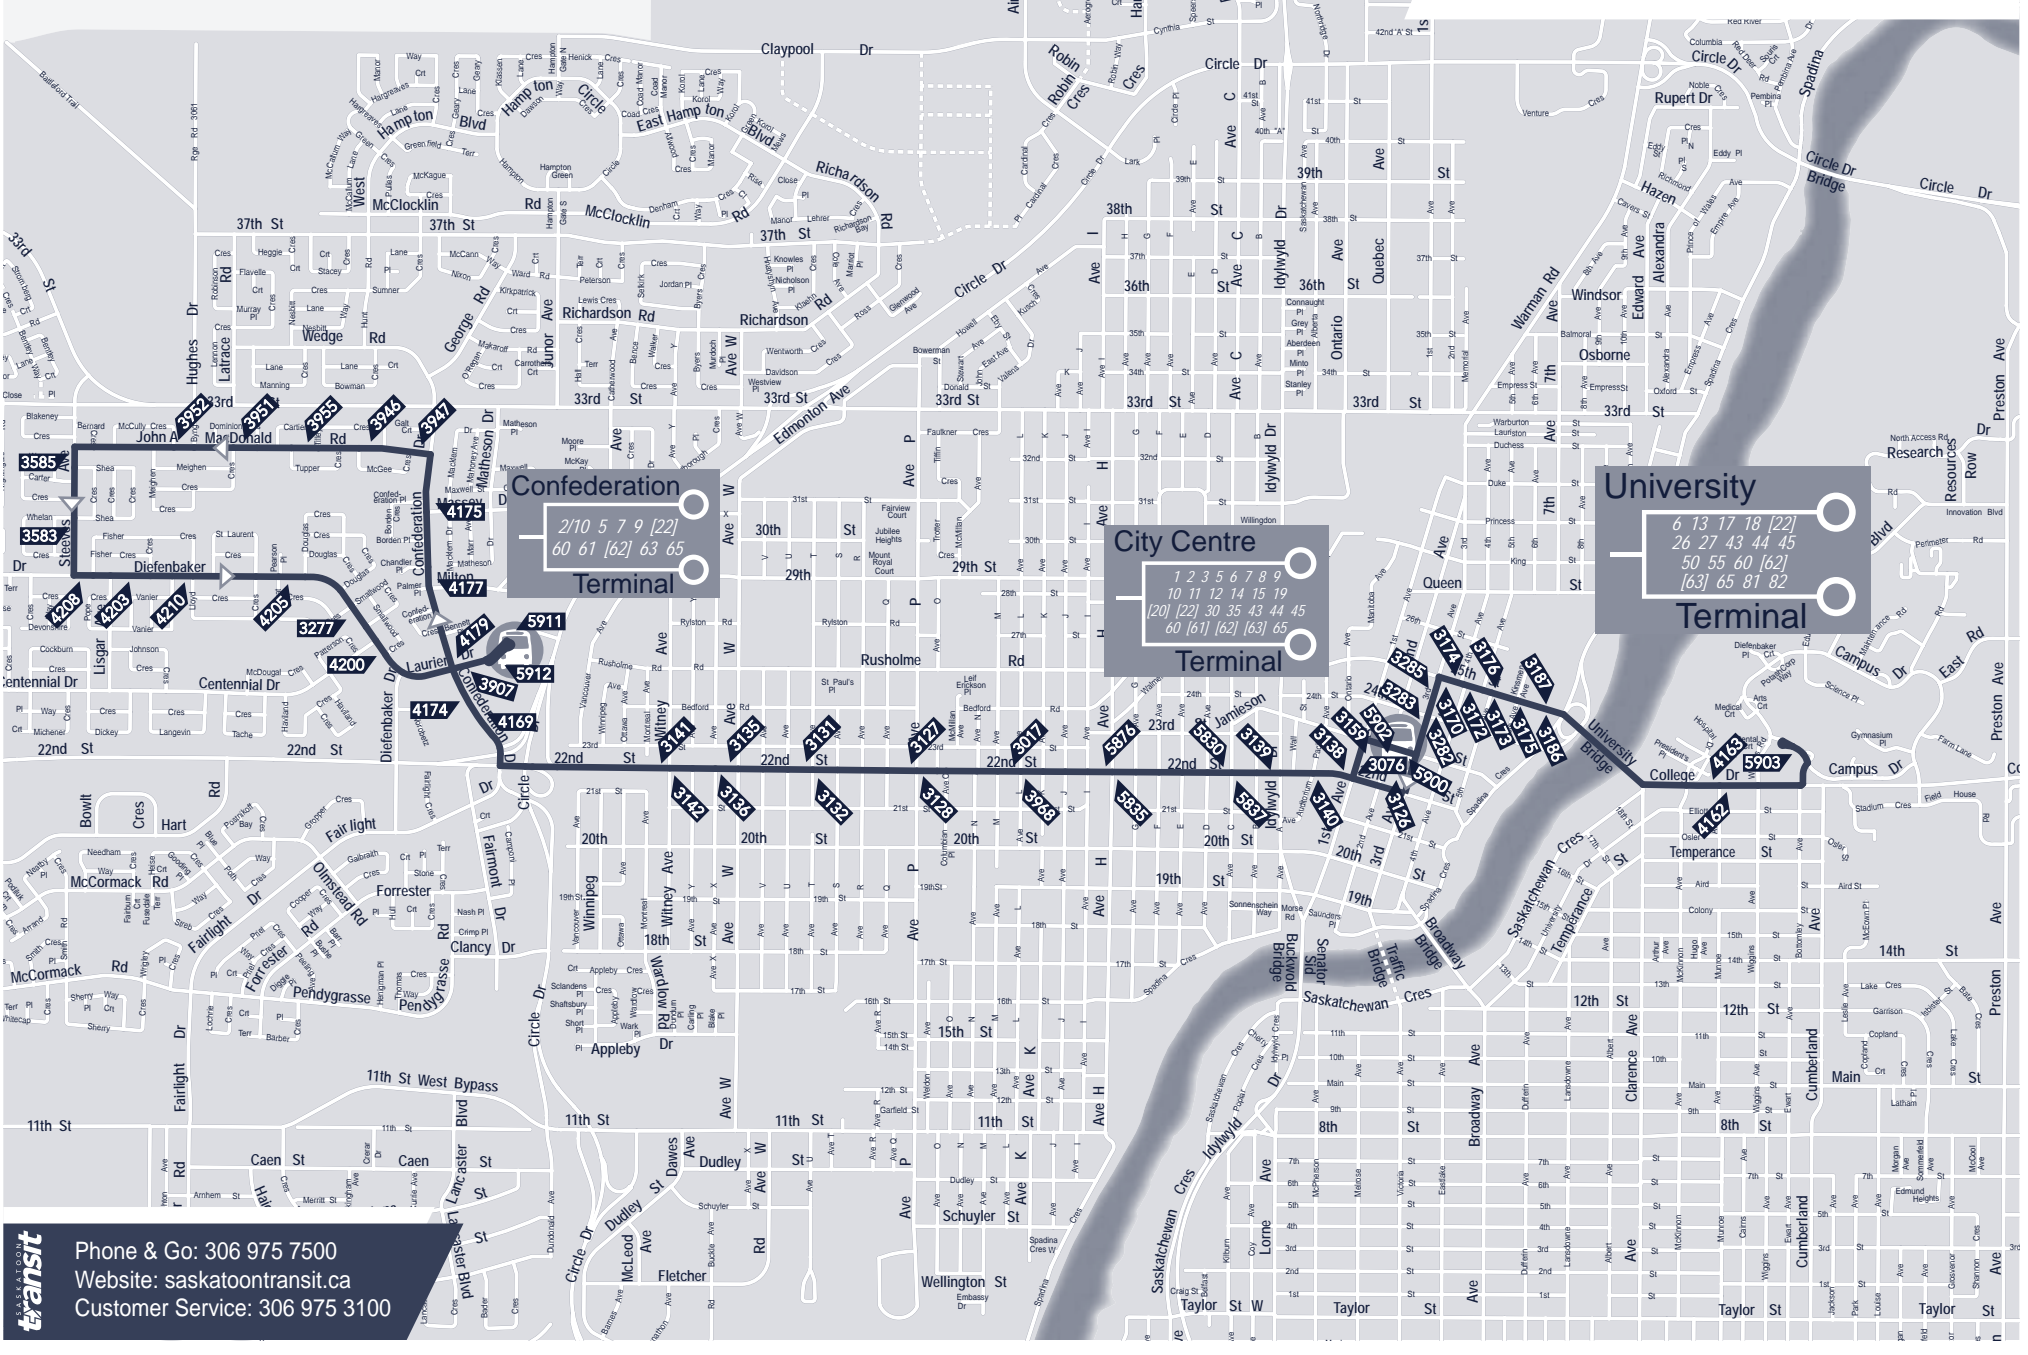

Route 60 CONFEDERATION UNIVERSITY

Effective Sept 2, 2018

Confederation Terminal

210	5	7	9	22
60	61	[62]	63	65

City Centre Terminal

1	2	3	5	6	7	8	9
10	11	12	14	15	19		
[20]	[22]	30	35	43	44	45	
60	[61]	[62]	[63]	65			