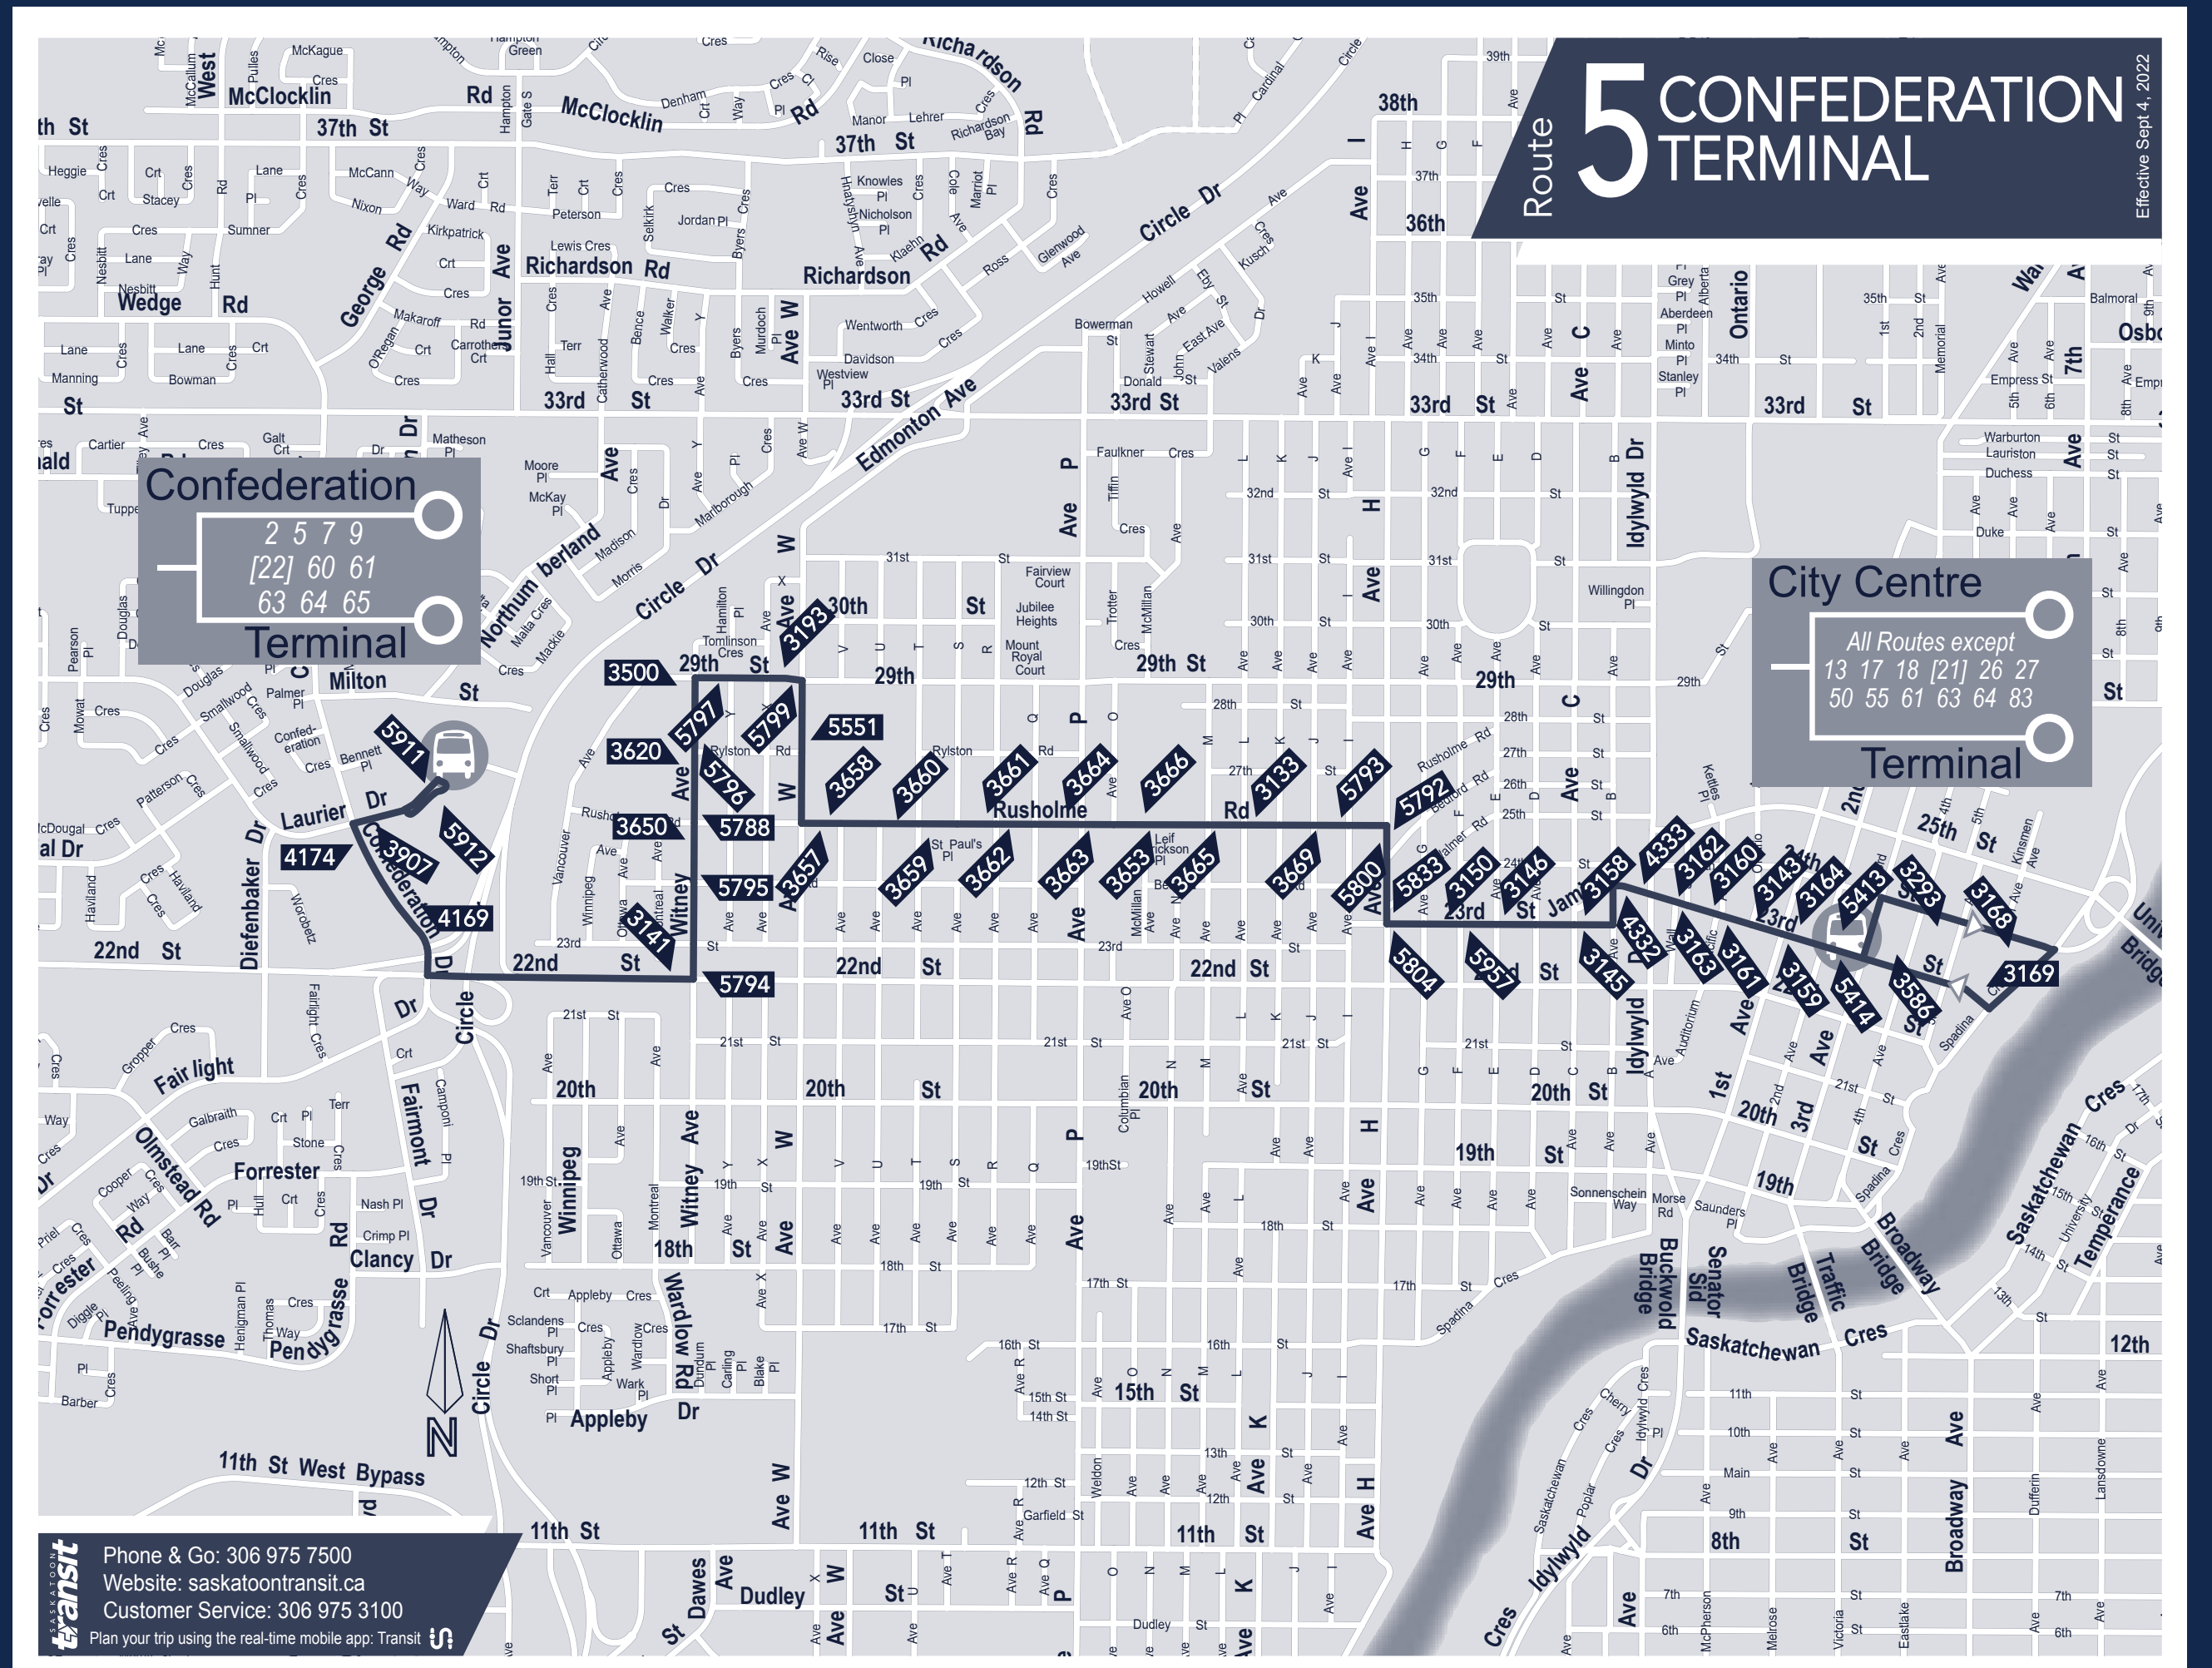

## DEPARTURES:

5 City Centre			9 Riversdale		
M-F	SAT	SUN	M-F	SAT	SUN
6:31 AM	6:35 AM	-	6:31 AM	-	-
7:01 AM	-	-	7:01 AM	-	-
7:31 AM	7:35 AM	-	7:31 AM	7:31 AM	-
8:01 AM	-	-	8:01 AM	-	-
8:31 AM	8:35 AM	-	8:31 AM	8:31 AM	8:31 AM
9:01 AM	-	-	9:01 AM	-	-
9:31 AM	9:35 AM	9:35 AM	9:31 AM	9:31 AM	9:31 AM
10:01 AM	-	-	10:01 AM	-	-
10:31 AM	10:35 AM	10:35 AM	10:31 AM	10:31 AM	10:31 AM
11:01 AM	-	-	11:01 AM	11:01 AM	-
11:31 AM	11:31 AM	11:35 AM	11:31 AM	11:31 AM	11:31 AM
12:01 PM	12:01 PM	-	12:01 PM	12:01 PM	-
12:31 PM	12:31 PM	12:35 PM	12:31 PM	12:31 PM	12:31 PM
1:01 PM	1:01 PM	-	1:01 PM	1:01 PM	-
1:31 PM	1:31 PM	1:35 PM	1:31 PM	1:31 PM	1:31 PM
2:01 PM	2:01 PM	-	2:01 PM	2:01 PM	-
2:31 PM	2:31 PM	2:35 PM	2:31 PM	2:31 PM	2:31 PM
3:01 PM	3:01 PM	-	3:01 PM	3:01 PM	-
3:31 PM	3:31 PM	3:35 PM	3:31 PM	3:31 PM	3:31 PM
4:01 PM	4:01 PM	-	4:01 PM	4:01 PM	-
4:31 PM	4:31 PM	4:35 PM	4:31 PM	4:31 PM	4:31 PM
5:01 PM	5:01 PM	-	5:01 PM	5:01 PM	-
5:31 PM	5:31 PM	5:35 PM	5:31 PM	5:31 PM	5:31 PM
6:01 PM	6:01 PM	-	6:01 PM	6:01 PM	-
6:31 PM	6:31 PM	6:35 PM	6:31 PM	6:31 PM	6:31 PM
7:01 PM	7:01 PM	-	-	-	-
7:35 PM	7:35 PM	7:35 PM	7:31 PM	7:31 PM	7:31 PM
8:35 PM	8:35 PM	8:35 PM	8:31 PM	8:31 PM	8:32 PM
9:35 PM	9:35 PM	-	9:31 PM	9:31 PM	-
10:35 PM	10:35 PM	-	10:31 PM	10:31 PM	-
11:35 PM	11:35 PM	-	11:32 PM	11:32 PM	-

## Pay your fare, anywhere.

Purchase bus passes on the go with the TGo app or in the Transit app.

Plan your route and get service alert notifications in the Transit app.

- See where your bus is in **real-time**.
- Plan your trip from A to B to C.
- See bike paths and options like **Uber, Riide and OnDemand**.
- Type in where you want to go and see where the **nearest bus stop** is, what route to take and how long it will take you to get there.
- Get **service alerts** like a closed bus stop or a detour.
- Pin** your routes to receive push notifications.