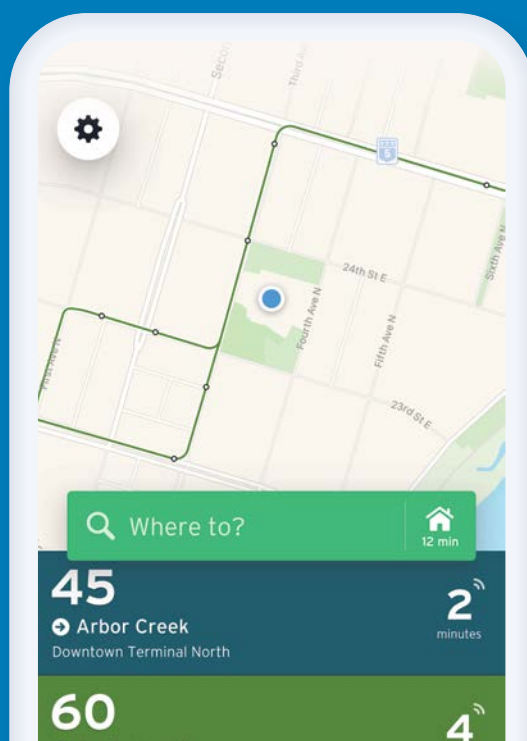

## DEPARTURES:

5 City Centre			9 Riversdale		
M-F	SAT	SUN	M-F	SAT	SUN
6:31 AM	6:35 AM	-	6:31 AM	-	-
7:01 AM	-	-	7:01 AM	-	-
7:31 AM	7:35 AM	-	7:31 AM	7:31 AM	-
8:01 AM	-	-	8:01 AM	-	-
8:31 AM	8:35 AM	-	8:31 AM	8:31 AM	8:31 AM
9:01 AM	-	-	9:01 AM	-	-
9:31 AM	9:35 AM	9:35 AM	9:31 AM	9:31 AM	9:31 AM
10:01 AM	-	-	10:01 AM	-	-
10:31 AM	10:35 AM	10:35 AM	10:31 AM	10:31 AM	10:31 AM
11:01 AM	-	-	11:01 AM	11:01 AM	-
11:31 AM	11:31 AM	11:35 AM	11:31 AM	11:31 AM	11:31 AM
12:01 PM	12:01 PM	-	12:01 PM	12:01 PM	-
12:31 PM	12:31 PM	12:35 PM	12:31 PM	12:31 PM	12:31 PM
1:01 PM	1:01 PM	-	1:01 PM	1:01 PM	-
1:31 PM	1:31 PM	1:35 PM	1:31 PM	1:31 PM	1:31 PM
2:01 PM	2:01 PM	-	2:01 PM	2:01 PM	-
2:31 PM	2:31 PM	2:35 PM	2:31 PM	2:31 PM	2:31 PM
3:01 PM	3:01 PM	-	3:01 PM	3:01 PM	-
3:31 PM	3:31 PM	3:35 PM	3:31 PM	3:31 PM	3:31 PM
4:01 PM	4:01 PM	-	4:01 PM	4:01 PM	-
4:31 PM	4:31 PM	4:35 PM	4:31 PM	4:31 PM	4:31 PM
5:01 PM	5:01 PM	-	5:01 PM	5:01 PM	-
5:31 PM	5:31 PM	5:35 PM	5:31 PM	5:31 PM	5:31 PM
6:01 PM	6:01 PM	-	6:01 PM	6:01 PM	-
6:31 PM	6:31 PM	6:35 PM	6:31 PM	6:31 PM	6:31 PM
7:01 PM	7:01 PM	-	-	-	-
7:35 PM	7:35 PM	7:35 PM	7:31 PM	7:31 PM	7:31 PM
8:35 PM	8:35 PM	8:35 PM	8:31 PM	8:31 PM	8:32 PM
9:35 PM	9:35 PM	-	9:31 PM	9:31 PM	-
10:35 PM	10:35 PM	-	10:31 PM	10:31 PM	-
11:35 PM	11:35 PM	-	11:32 PM	11:32 PM	-

## Pay your fare, anywhere.

Purchase bus passes on the go with the TGo app or in the Transit app.

Plan your route and get service alert notifications in the Transit app.

- See where your bus is in **real-time**.
- Plan your trip from A to B to C.
- See bike paths and options like **Uber, Riide and OnDemand**.
- Type in where you want to go and see where the **nearest bus stop** is, what route to take and how long it will take you to get there.
- Get **service alerts** like a closed bus stop or a detour.
- Pin** your routes to receive push notifications.