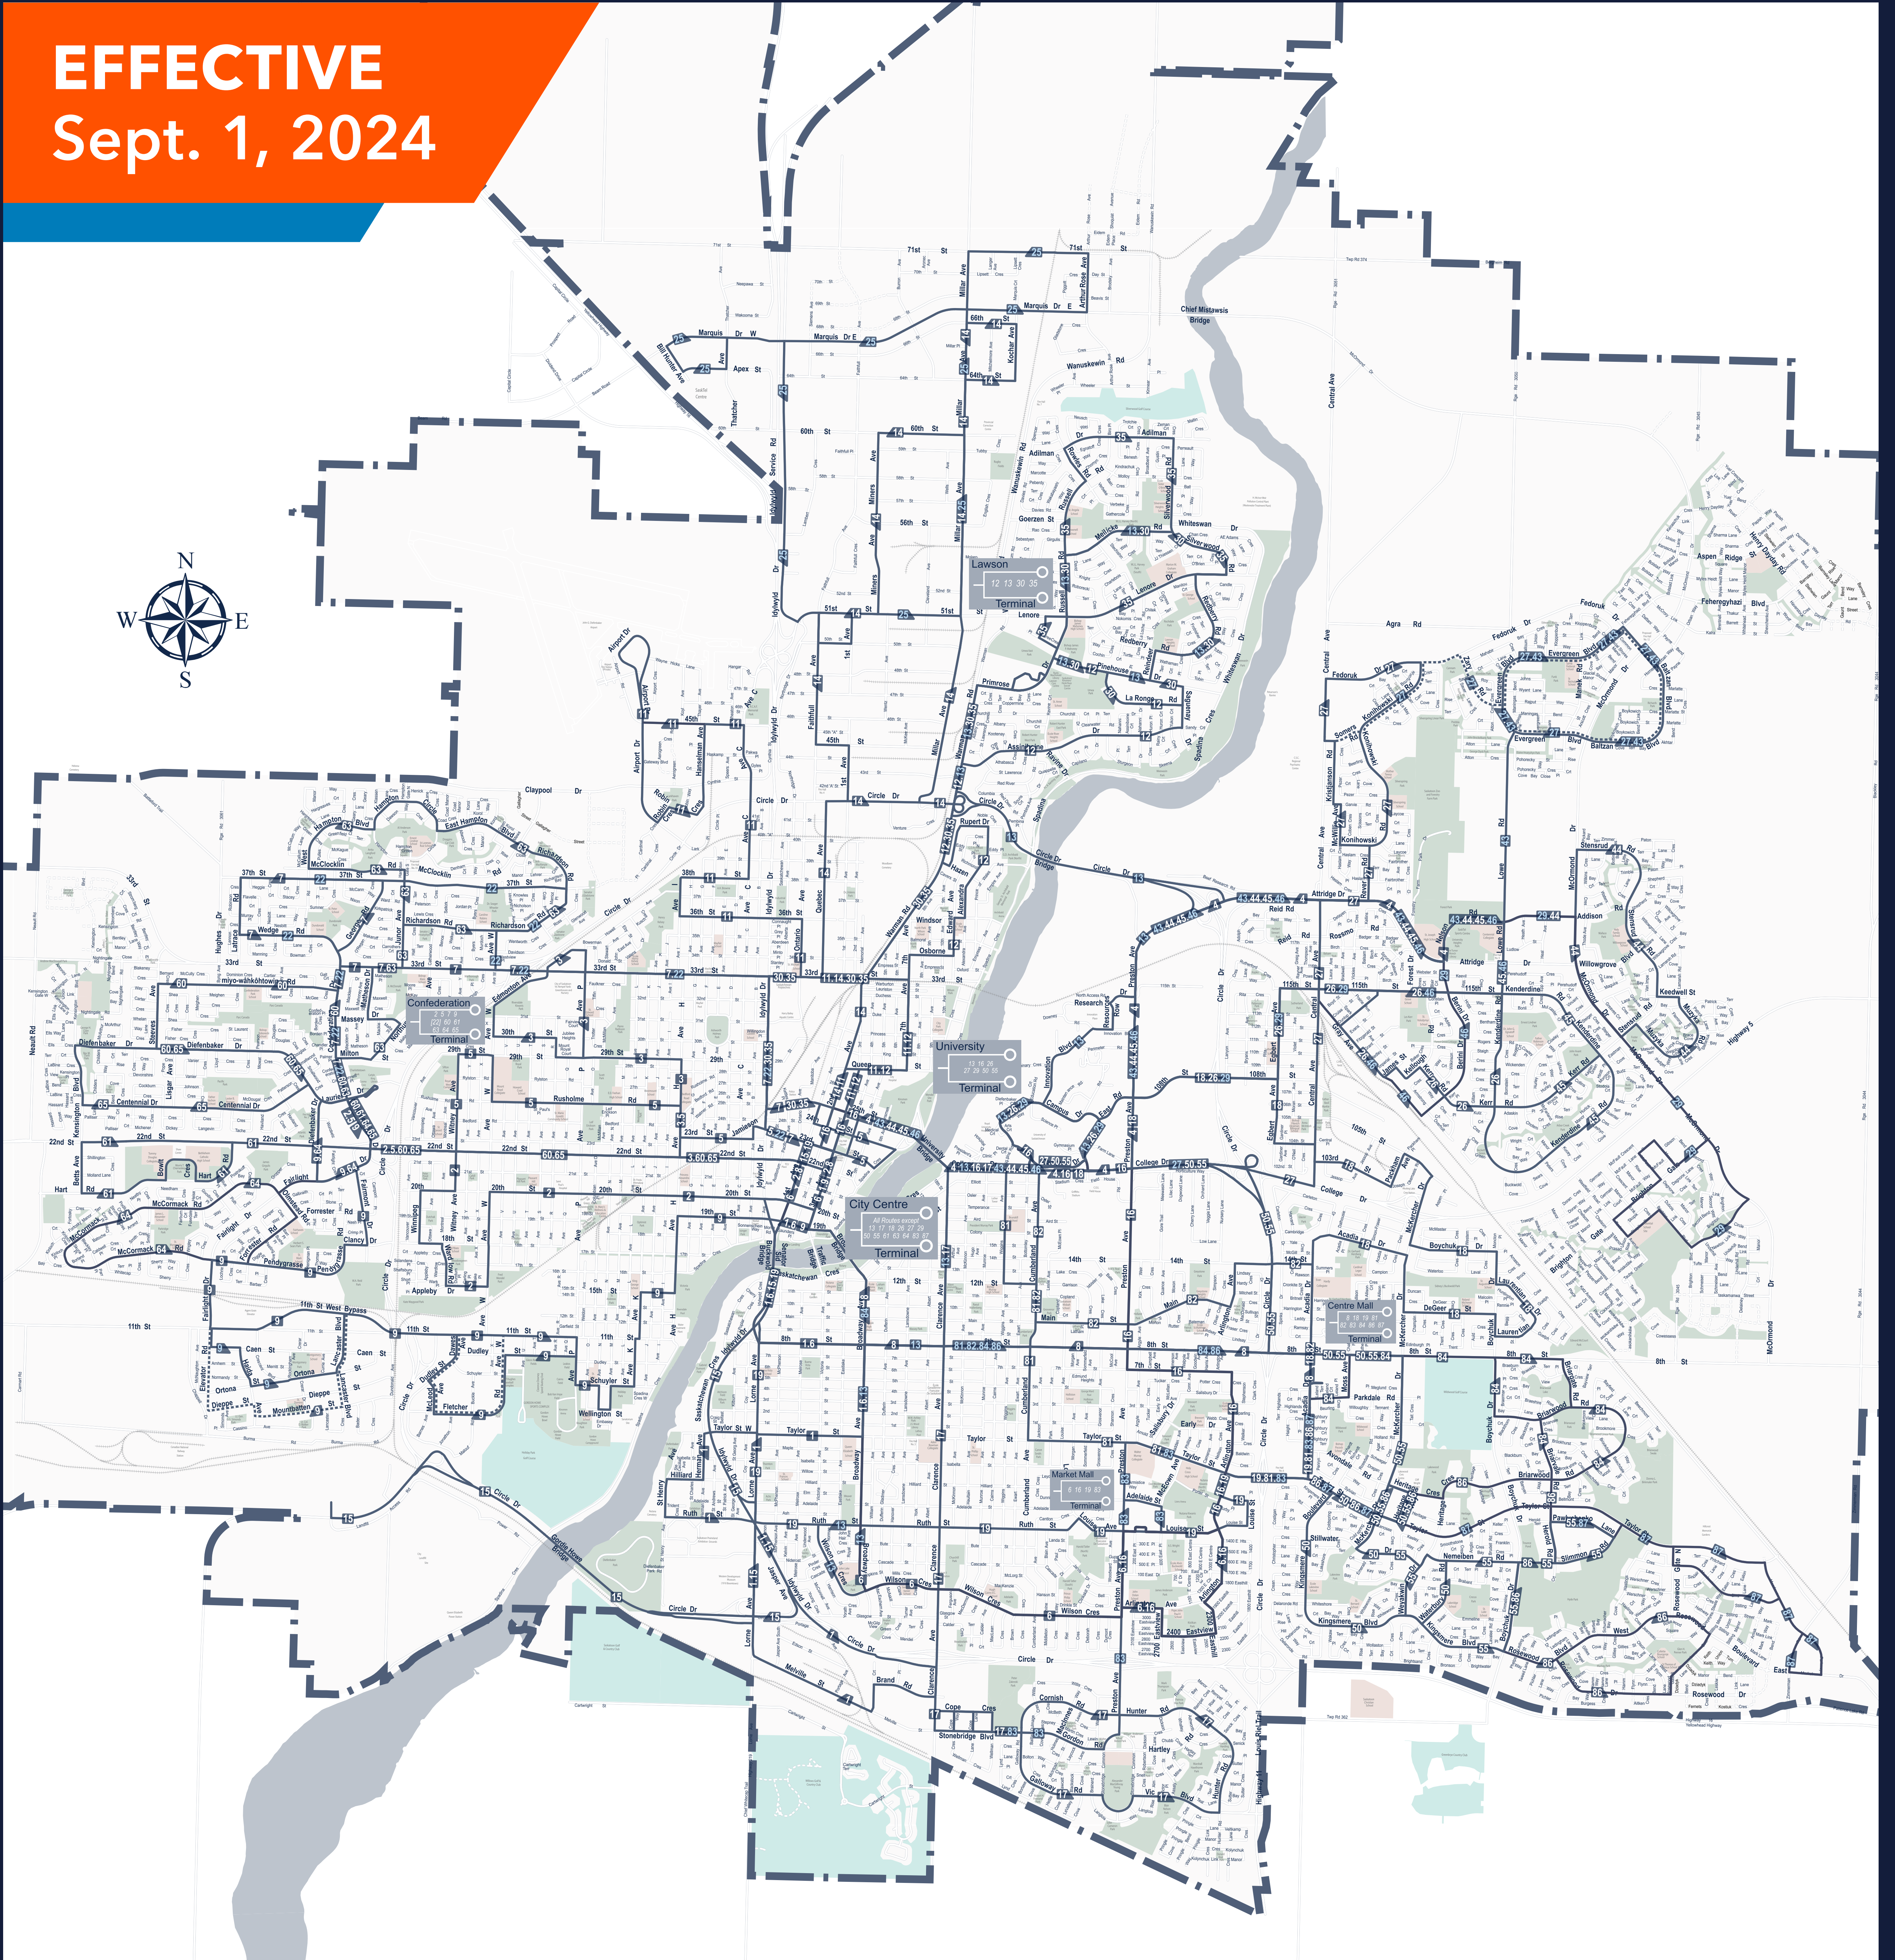

**EFFECTIVE**  
Sept. 1, 2024

- |                                      |                               |
|--------------------------------------|-------------------------------|
| 1 Exhibition/City Centre             | 27 Silverspring/University    |
| 2 Meadowgreen/City Centre            | 29 Brighton/University        |
| 3 Hudson Bay Park/City Centre        | 30 Lawson Heights/City Centre |
| 4 City Centre                        | 35 Silverwood/City Centre     |
| 5 Confederation Terminal/City Centre | 43 Evergreen                  |
| 6 Wilson/City Centre                 | 44 Willowgrove                |
| 7 Dundonald/City Centre              | 45 Arbor Creek                |
| 8 8th Street/City Centre             | 46 115th Street               |
| 9 Riversdale/City Centre             | 50 Lakeview/University        |
| 10 Airport/City Centre               | 55 Lakeridge/University       |
| 11 River Heights/City Centre         | 60 Confederation/City Centre  |
| 12 Lawson Heights/Avalon             | 61 Blairmore/Confederation    |
| 13 North Industrial/City Centre      | 63 Hampton/Confederation      |
| 14 Civic Operations Centre           | 64 McCormack/Confederation    |
| 15 Eastview/City Centre              | 65 Kensington/City Centre     |
| 16 Stonebridge/University            | 81 Centre Mall/University     |
| 17 College Park/University           | 82 Centre Mall/University     |
| 18 Centre Mall/City Centre           | 83 Stonebridge/Centre Mall    |
| 19 Confederation/City Centre         | 84 Briarwood/Centre Mall      |
| 22 SaskTel Centre                    | 86 Rosewood/Centre Mall       |
| 26 Forest Grove/University           | 87 The Meadows/Centre Mall    |
- 10 Local Service Route  
 13 Local Service Route-one direction only  
 19 Specific days or peak times only  
 22 Specific days or peak times only  
 26 Part of Route has Limited Service
- \*Route 13, 20, 22, 25, 43, 46, 83 & 87 travel Monday to Friday only  
 \*Route 20, 22 & 23 run during peak times only  
 \*Route 13 & 29 run full route only when University is in full session  
 \*Please refer to the individual route schedules for details\*