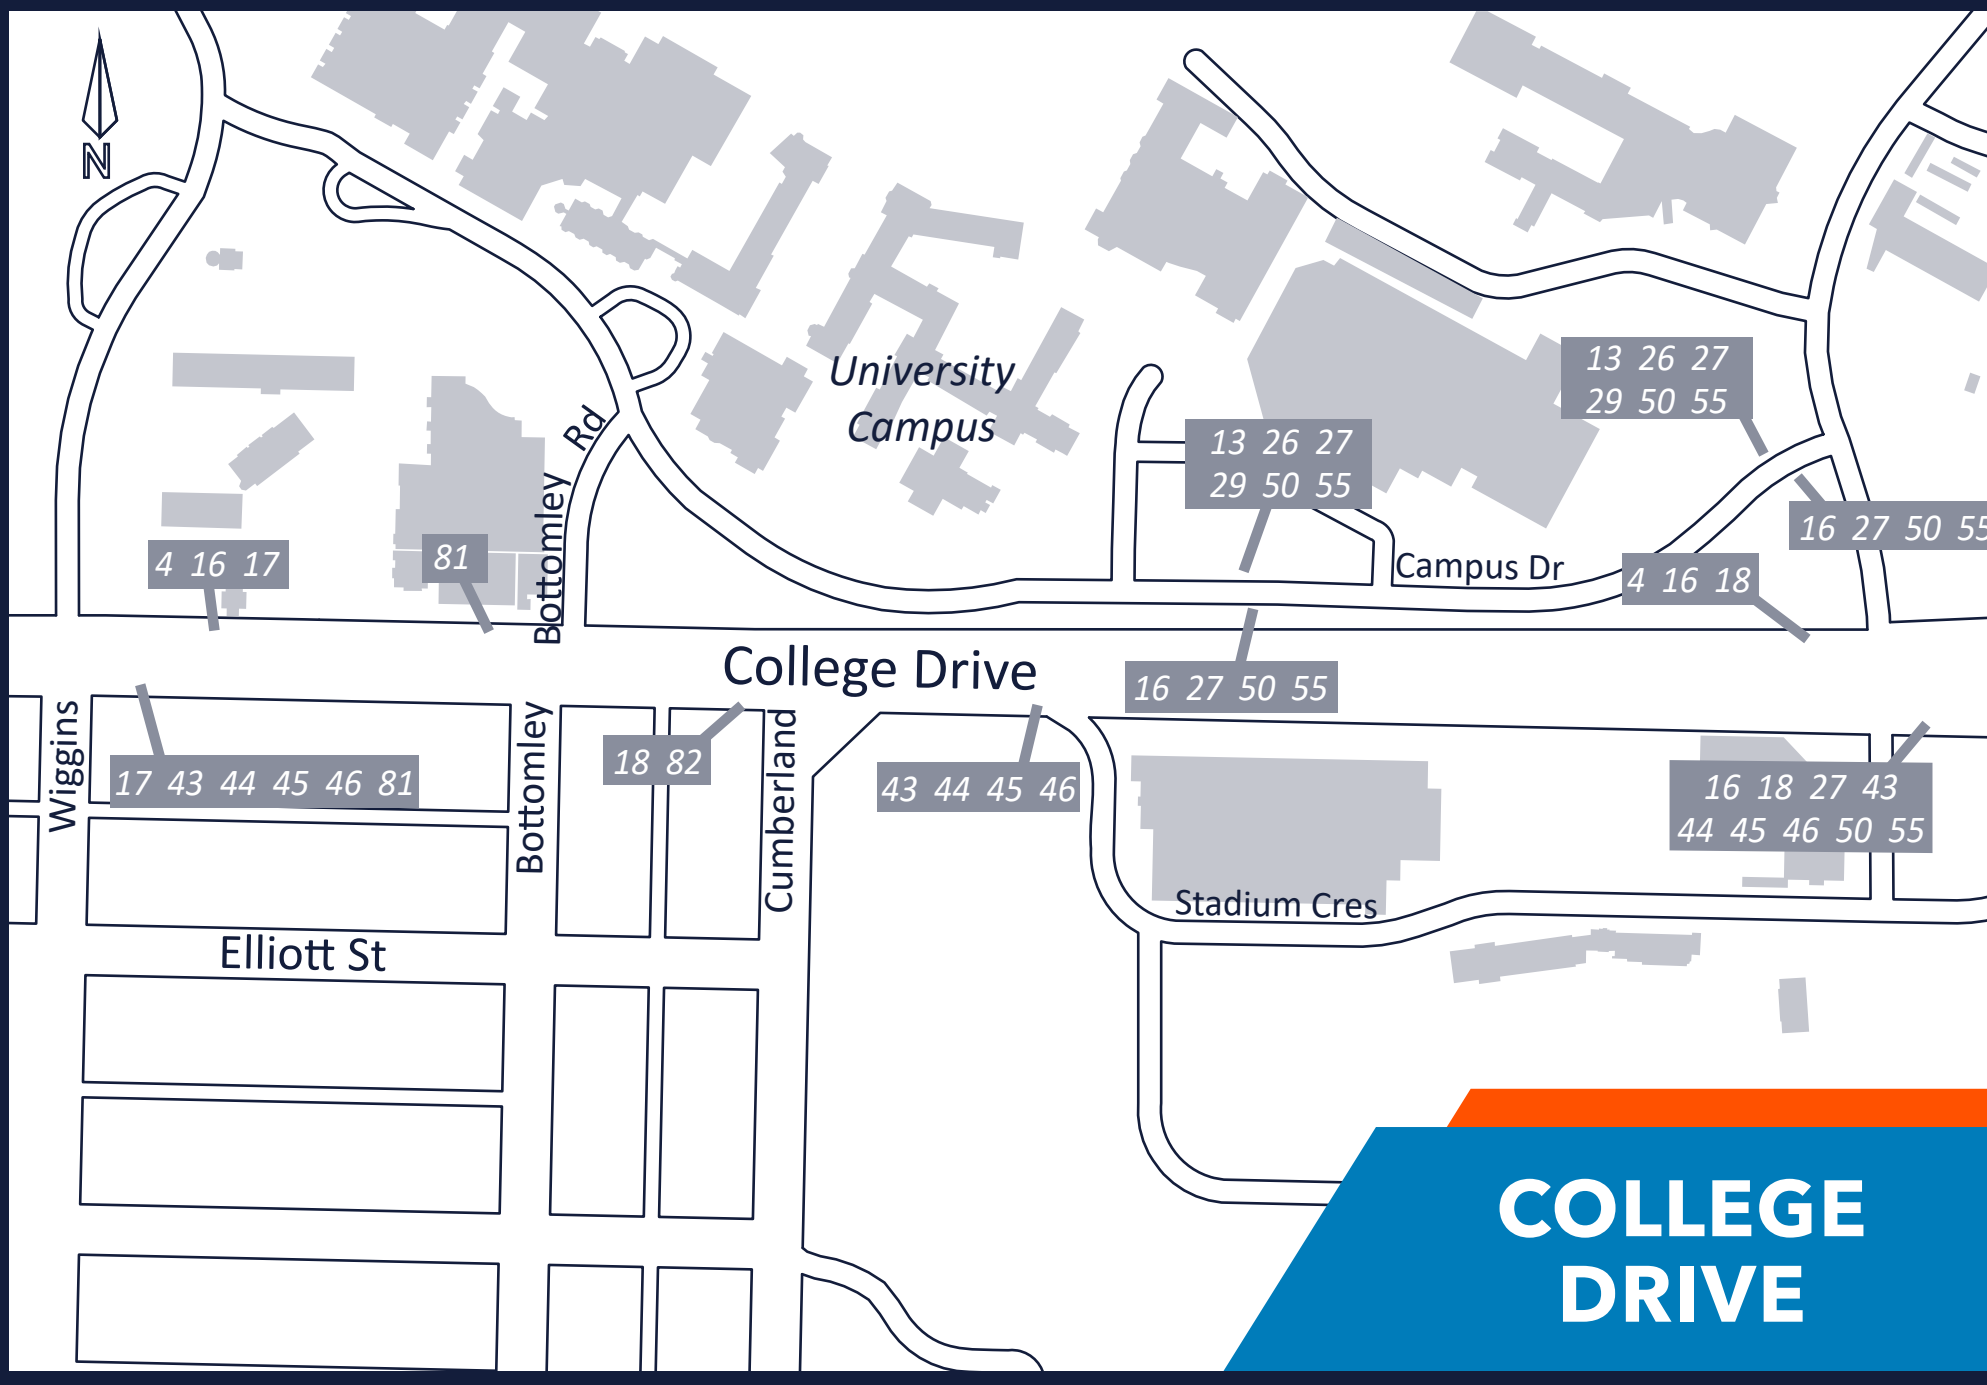

**EFFECTIVE**  
Sept. 1, 2024

- |                                      |                               |
|--------------------------------------|-------------------------------|
| 1 Exhibition/City Centre             | 27 Silverspring/University    |
| 2 Meadowgreen/City Centre            | 29 Brighton/University        |
| 3 Hudson Bay Park/City Centre        | 30 Lawson Heights/City Centre |
| 4 City Centre                        | 35 Silverwood/City Centre     |
| 5 Confederation Terminal/City Centre | 43 Evergreen                  |
| 6 Wilson/City Centre                 | 44 Willowgrove                |
| 7 Dundonald/City Centre              | 45 Arbor Creek                |
| 8 8th Street/City Centre             | 46 115th Street               |
| 9 Riversdale/City Centre             | 50 Lakeview/University        |
| 10 Airport/City Centre               | 55 Lakeridge/University       |
| 11 River Heights/City Centre         | 60 Confederation/City Centre  |
| 12 Lawson Heights/Avalon             | 61 Blairmore/Confederation    |
| 13 North Industrial/City Centre      | 63 Hampton/Confederation      |
| 14 Civic Operations Centre           | 64 McCormack/Confederation    |
| 15 Eastview/City Centre              | 65 Kensington/City Centre     |
| 16 Stonebridge/University            | 81 Centre Mall/University     |
| 17 College Park/University           | 82 Centre Mall/University     |
| 18 Centre Mall/City Centre           | 83 Stonebridge/Centre Mall    |
| 19 Confederation/City Centre         | 84 Briarwood/Centre Mall      |
| 22 SaskTel Centre                    | 86 Rosewood/Centre Mall       |
| 26 Forest Grove/University           | 87 The Meadows/Centre Mall    |
- 10 Local Service Route  
 13 Local Service Route-one direction only  
 19 Specific days or peak times only  
 22 Specific days or peak times only  
 26 Part of Route has Limited Service
- \*Route 13, 20, 22, 25, 43, 46, 83 & 87 travel Monday to Friday only  
 \*Route 20, 22 & 23 run during peak times only  
 \*Route 13 & 29 run full route only when University is in full session  
 \*Please refer to the individual route schedules for details\*