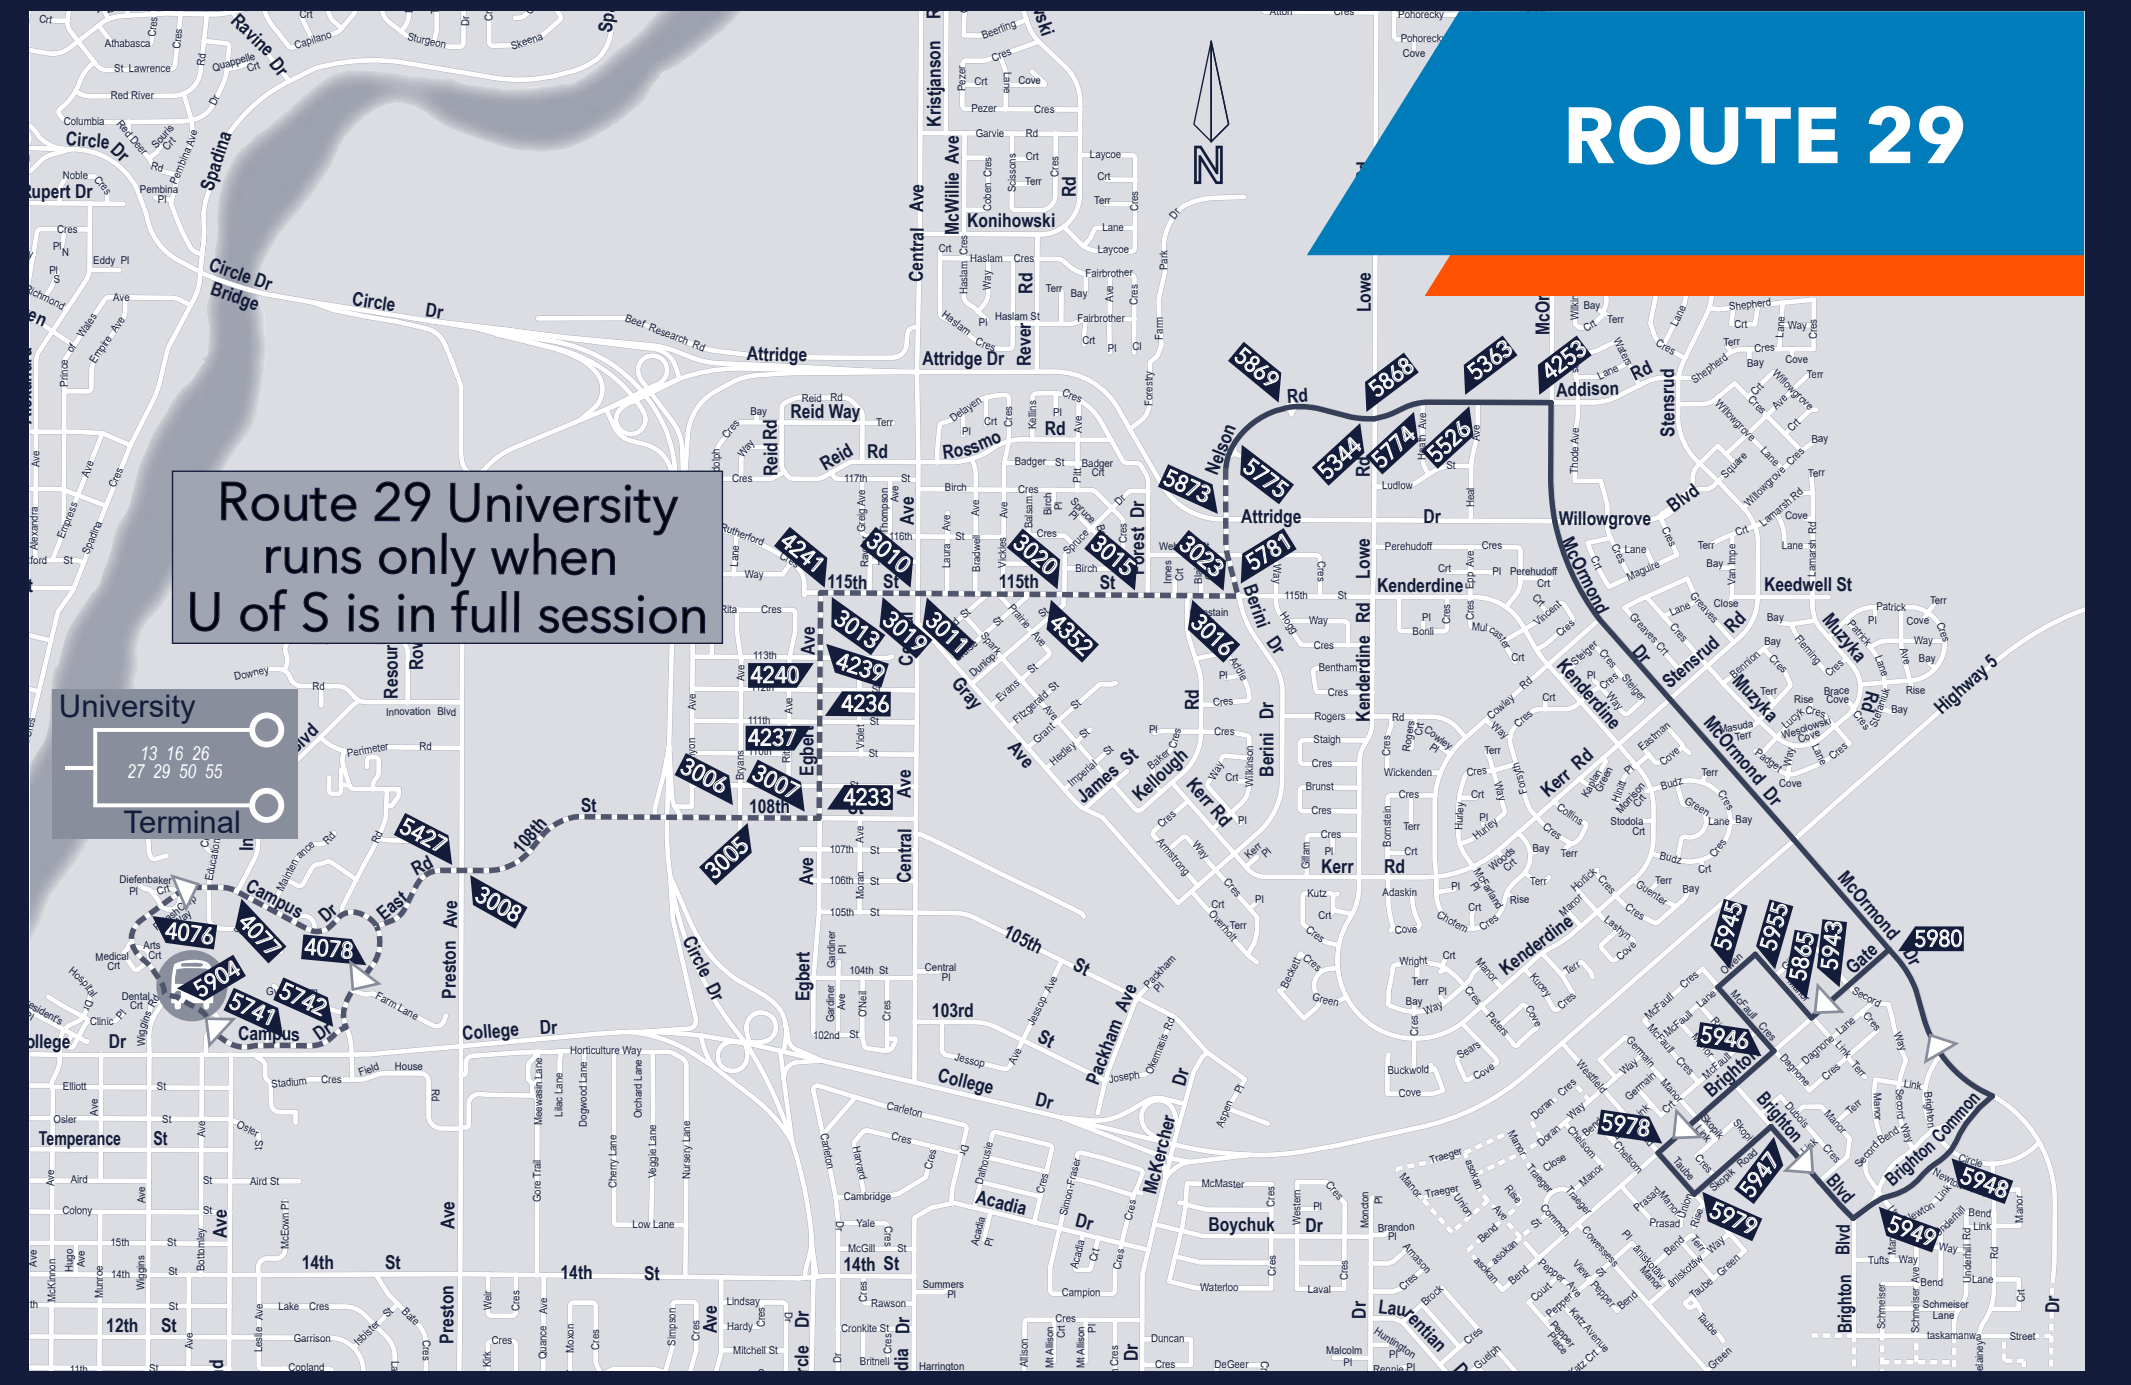

**EFFECTIVE**  
Sept. 1, 2024

- |                                      |                               |
|--------------------------------------|-------------------------------|
| 1 Exhibition/City Centre             | 27 Silverspring/University    |
| 2 Meadowgreen/City Centre            | 29 Brighton/University        |
| 3 Hudson Bay Park/City Centre        | 30 Lawson Heights/City Centre |
| 4 City Centre                        | 35 Silverwood/City Centre     |
| 5 Confederation Terminal/City Centre | 43 Evergreen                  |
| 6 Wilson/City Centre                 | 44 Willowgrove                |
| 7 Dundonald/City Centre              | 45 Arbor Creek                |
| 8 8th Street/City Centre             | 46 115th Street               |
| 9 Riversdale/City Centre             | 50 Lakeview/University        |
| 10 Airport/City Centre               | 55 Lakeridge/University       |
| 11 River Heights/City Centre         | 60 Confederation/City Centre  |
| 12 Lawson Heights/Avalon             | 61 Blairmore/Confederation    |
| 13 North Industrial/City Centre      | 63 Hampton/Confederation      |
| 14 Civic Operations Centre           | 64 McCormack/Confederation    |
| 15 Eastview/City Centre              | 65 Kensington/City Centre     |
| 16 Stonebridge/University            | 81 Centre Mall/University     |
| 17 College Park/University           | 82 Centre Mall/University     |
| 18 Centre Mall/City Centre           | 83 Stonebridge/Centre Mall    |
| 19 Confederation/City Centre         | 84 Briarwood/Centre Mall      |
| 22 SaskTel Centre                    | 86 Rosewood/Centre Mall       |
| 26 Forest Grove/University           | 87 The Meadows/Centre Mall    |
- 10 Local Service Route  
 13 Local Service Route-one direction only  
 19 Specific days or peak times only  
 22 Specific days or peak times only  
 26 Part of Route has Limited Service
- \*Route 13, 20, 22, 25, 43, 46, 83 & 87 travel Monday to Friday only  
 \*Route 20, 22 & 23 run during peak times only  
 \*Route 13 & 29 run full route only when University is in full session  
 \*Please refer to the individual route schedules for details\*