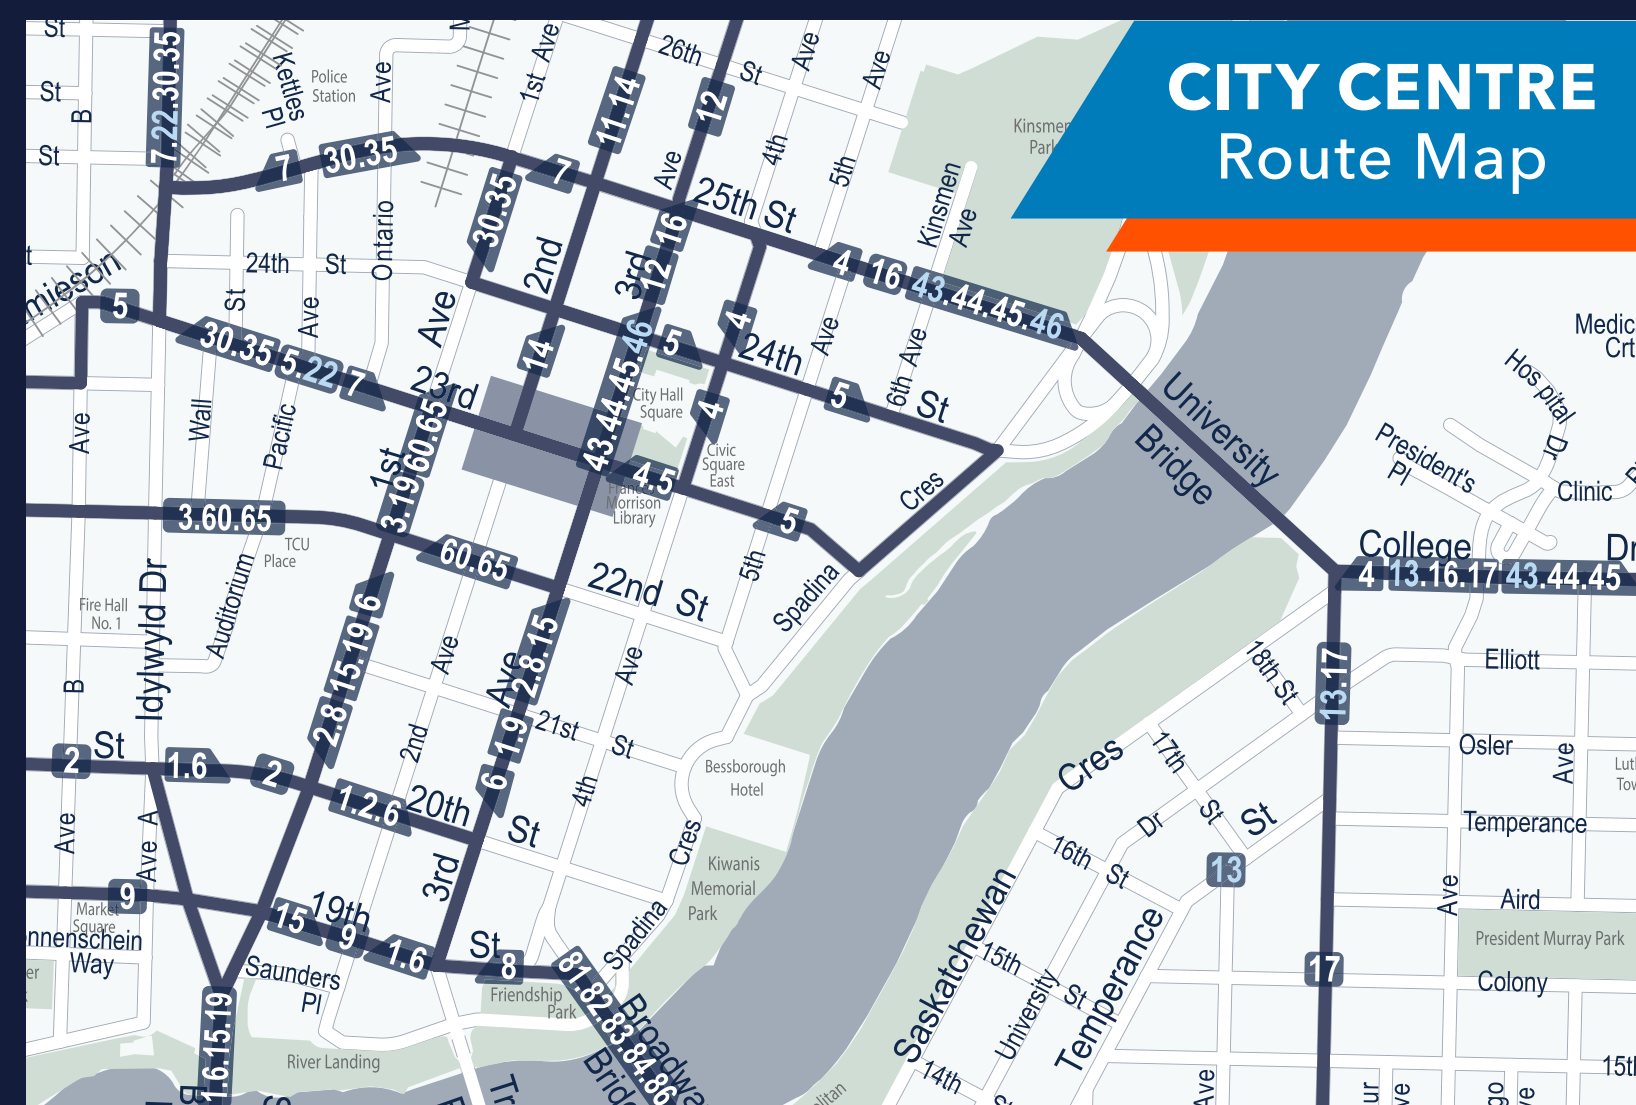

- | | |
|--------------------------------------|--------------------------------------|
| 1 Exhibition/City Centre | 26 Forest Grove/University |
| 2 Meadowgreen/City Centre | 27 Silverspring/University |
| 3 Hudson Bay Park/City Centre | 30 Lawson Heights/City Centre |
| 4 City Centre | 35 Silverwood/City Centre |
| 5 Confederation Terminal/City Centre | 43 Evergreen (Monday-Friday only) |
| 6 Wilson/City Centre | 44 Willowgrove |
| 7 Dundonald/City Centre | 45 Arbor Creek |
| 8 8th Street/City Centre | 46 115th Street (Monday-Friday only) |
| 9 Riversdale/City Centre | 50 Lakeview/University |
| 11 Airport/City Centre | 55 Lakeridge/University |
| 12 River Heights/City Centre | 60 Confederation/City Centre |
| 13 Lawson Heights/Avalon | 61 Blairmore/Confederation |
| 14 Dundonald/City Centre | 63 Hampton/Confederation |
| 15 Civic Operations Centre | 64 McCormack/Confederation |
| 16 Eastview/City Centre | 65 Kensington/City Centre |
| 17 Stonebridge/University | 81 Centre Mall/University |
| 18 College Park/University | 82 Centre Mall/University |
| 19 Centre Mall/City Centre | 83 Stonebridge/Centre Mall |
| 22 Confederation/City Centre | 84 Briarwood/Centre Mall |
| 25 SaskTel Centre | 86 Rosewood/Centre Mall |
- *Route 13, 20, 22, 23, 43, 46 & 83 travel Monday to Friday only
*Route 20, 22 & 25 run during peak times only
*Route 13 runs full route only when University is in full session
*Route 11 runs full route only when University is in full session
*Part of route has limited service
Please refer to the individual route schedules for details