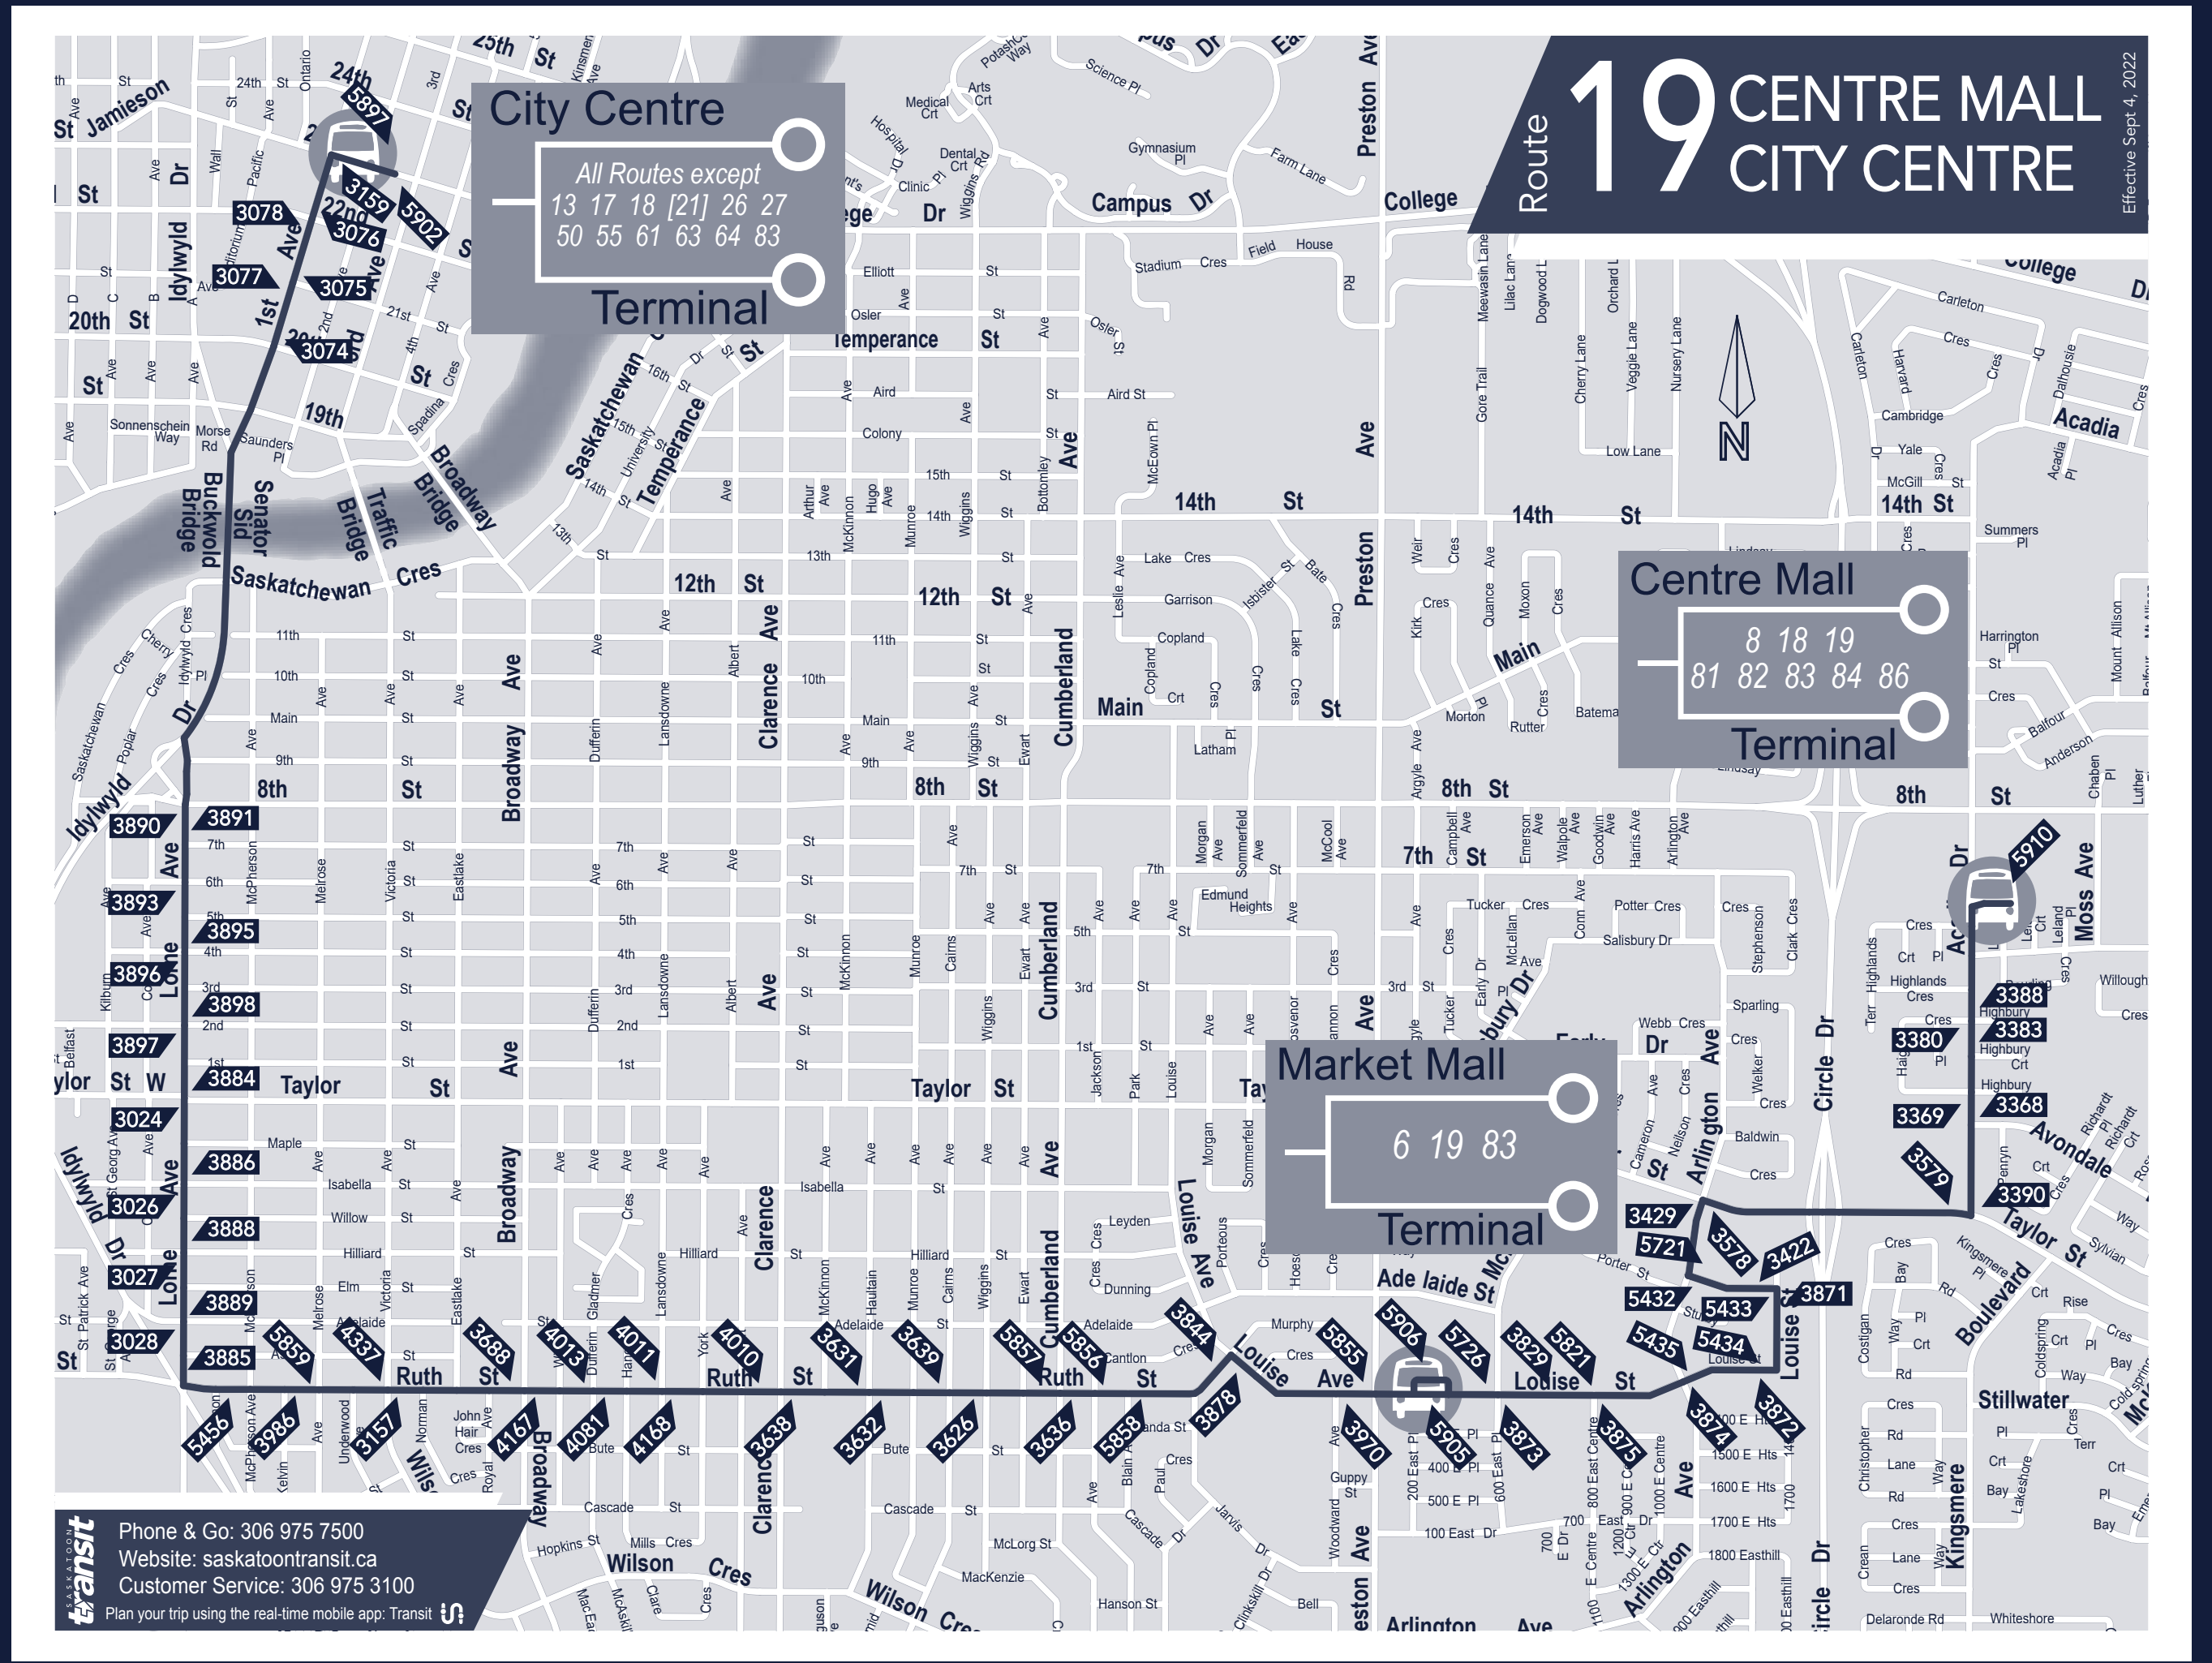

*Please catch bus at stop #3743 on Preston Ave by Petro Canada