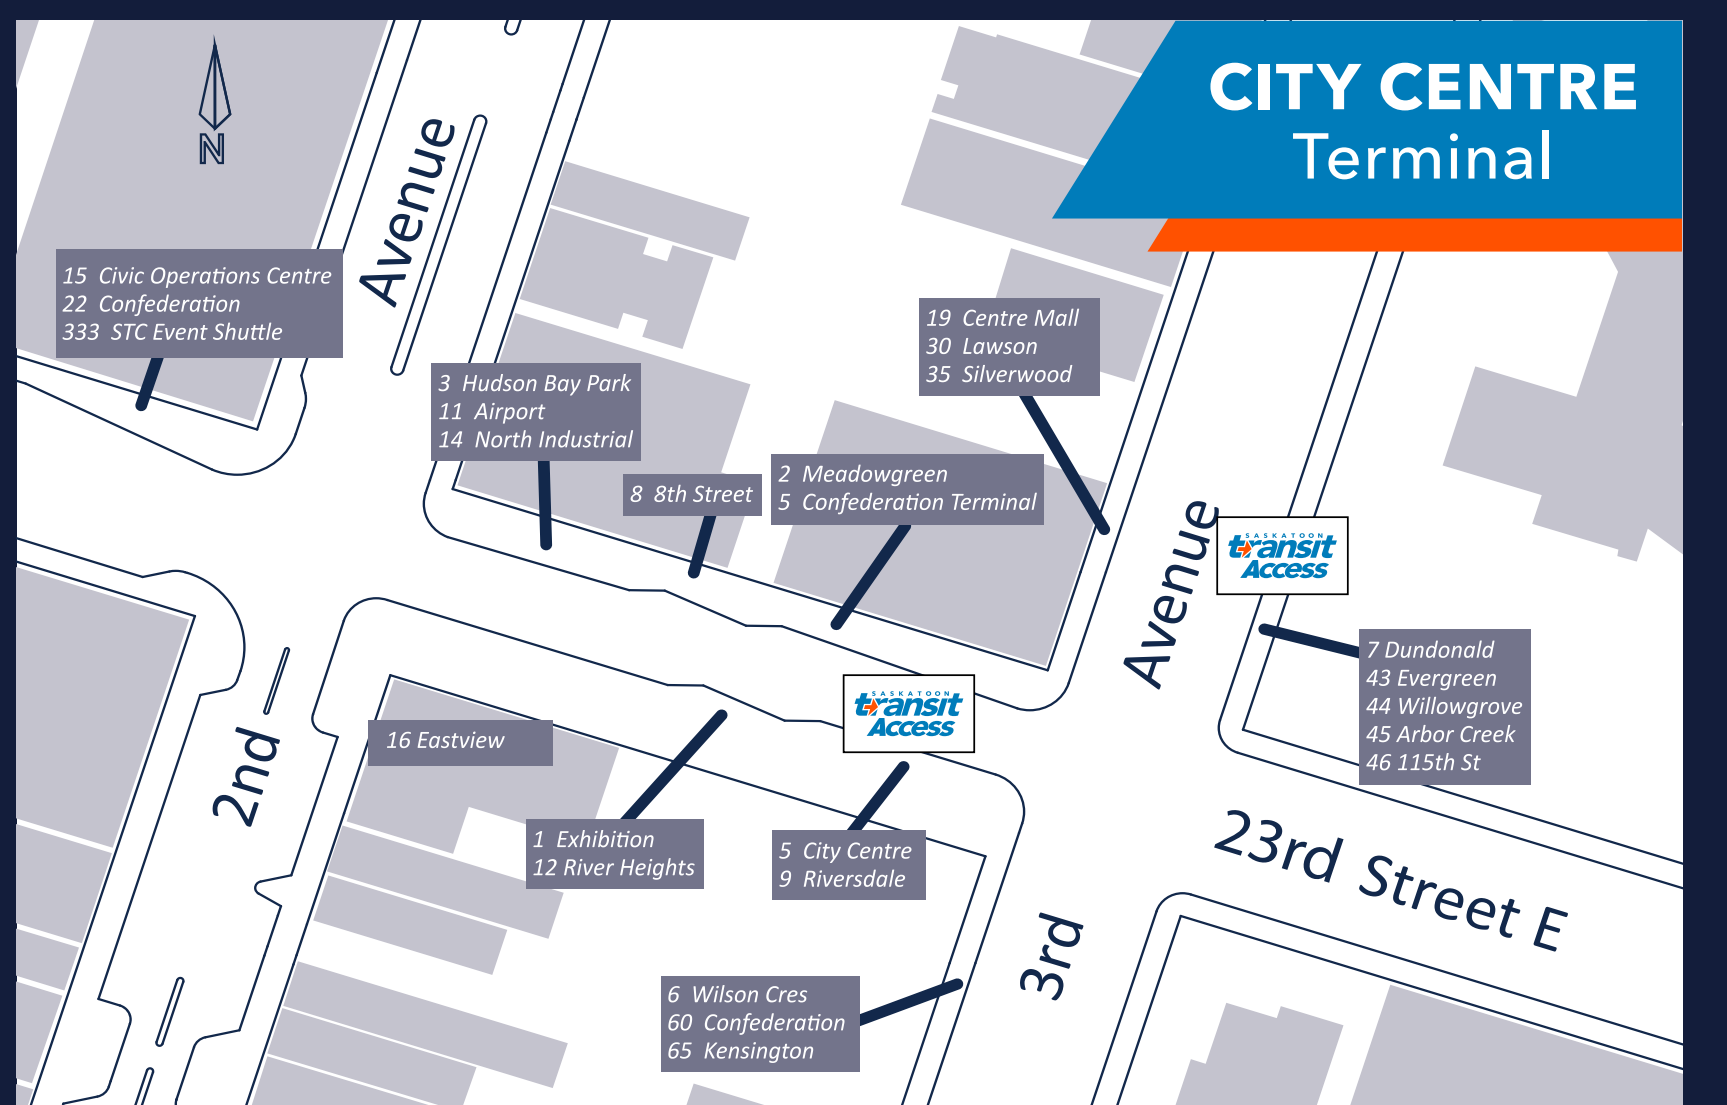

- | | |
|--------------------------------------|--------------------------------------|
| 1 Exhibition/City Centre | 26 Forest Grove/University |
| 2 Meadowgreen/City Centre | 27 Silverspring/University |
| 3 Hudson Bay Park/City Centre | 30 Lawson Heights/City Centre |
| 4 City Centre | 35 Silverwood/City Centre |
| 5 Confederation Terminal/City Centre | 43 Evergreen (Monday-Friday only) |
| 6 Wilson/City Centre | 44 Willowgrove |
| 7 Dundonald/City Centre | 45 Arbor Creek |
| 8 8th Street/City Centre | 46 115th Street (Monday-Friday only) |
| 9 Riversdale/City Centre | 50 Lakeview/University |
| 11 Airport/City Centre | 55 Lakeridge/University |
| 12 River Heights/City Centre | 60 Confederation/City Centre |
| 13 Lawson Heights/Avalon | 61 Blairmore/Confederation |
| 14 Dundonald/City Centre | 63 Hampton/Confederation |
| 15 Civic Operations Centre | 64 McCormack/Confederation |
| 16 Eastview/City Centre | 65 Kensington/City Centre |
| 17 Stonebridge/University | 81 Centre Mall/University |
| 18 College Park/University | 82 Centre Mall/University |
| 19 Centre Mall/City Centre | 83 Stonebridge/Centre Mall |
| 22 Confederation/City Centre | 84 Briarwood/Centre Mall |
| 25 SaskTel Centre | 86 Rosewood/Centre Mall |
- *Route 13, 20, 22, 23, 43, 46 & 83 travel Monday to Friday only
*Route 20, 22 & 25 run during peak times only
*Route 13 runs full route only when University is in full session
*Route 11 runs full route only when University is in full session
*Part of route has limited service
Please refer to the individual route schedules for details