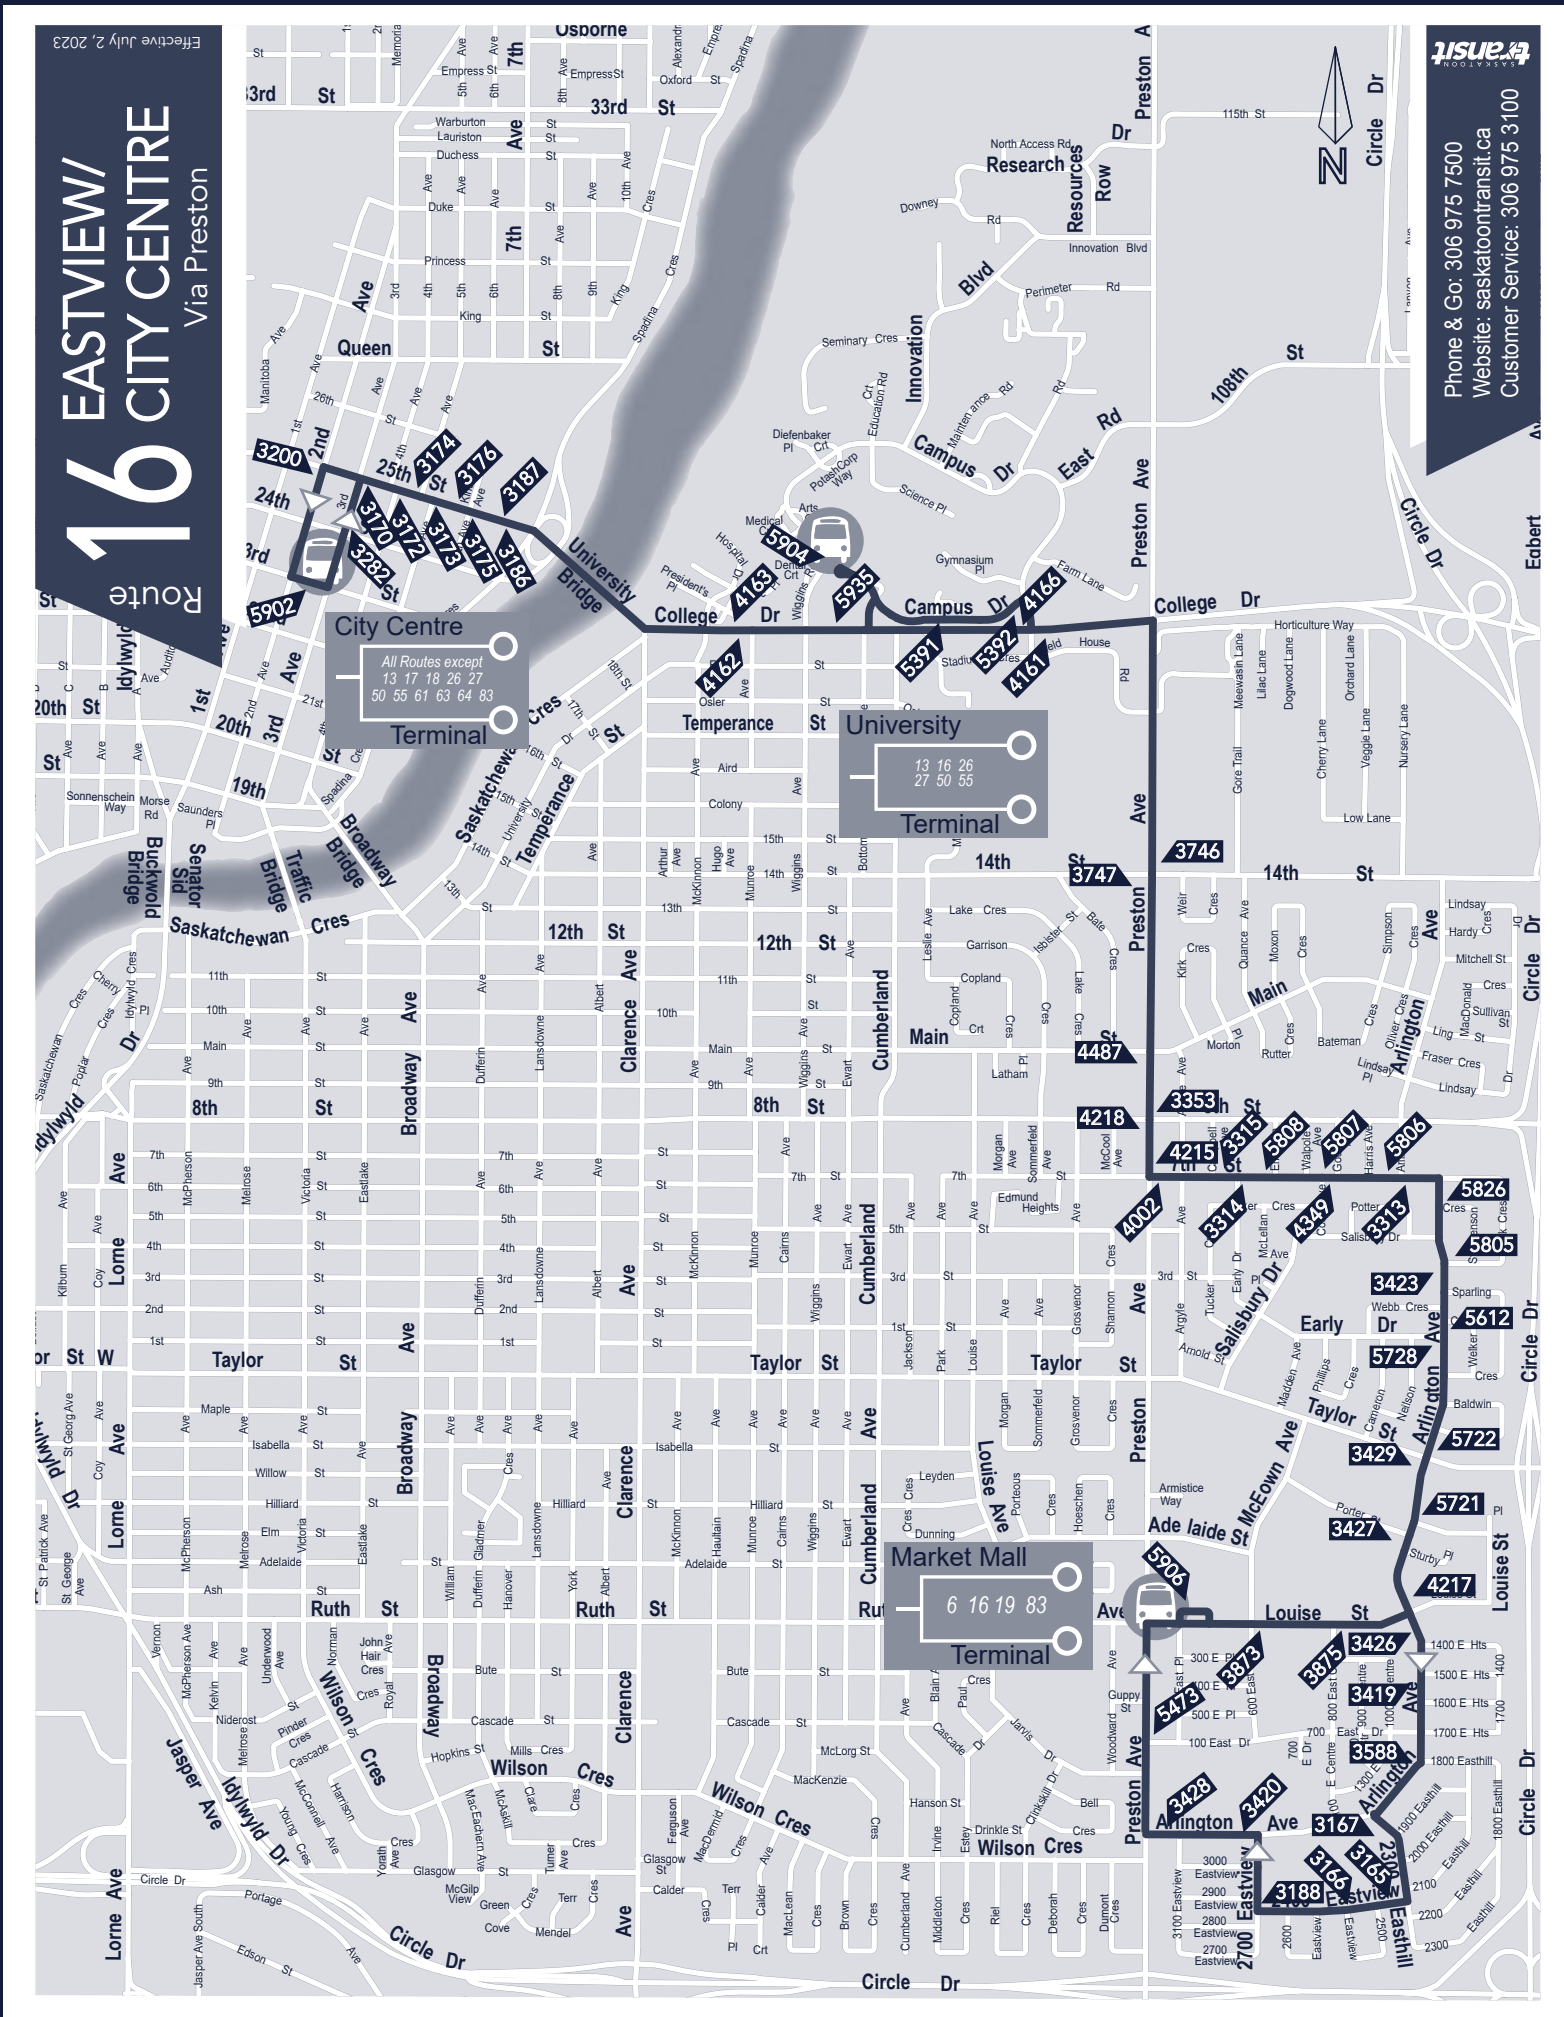

*Please catch bus at stop #3743 on Preston Ave by Petro Canada