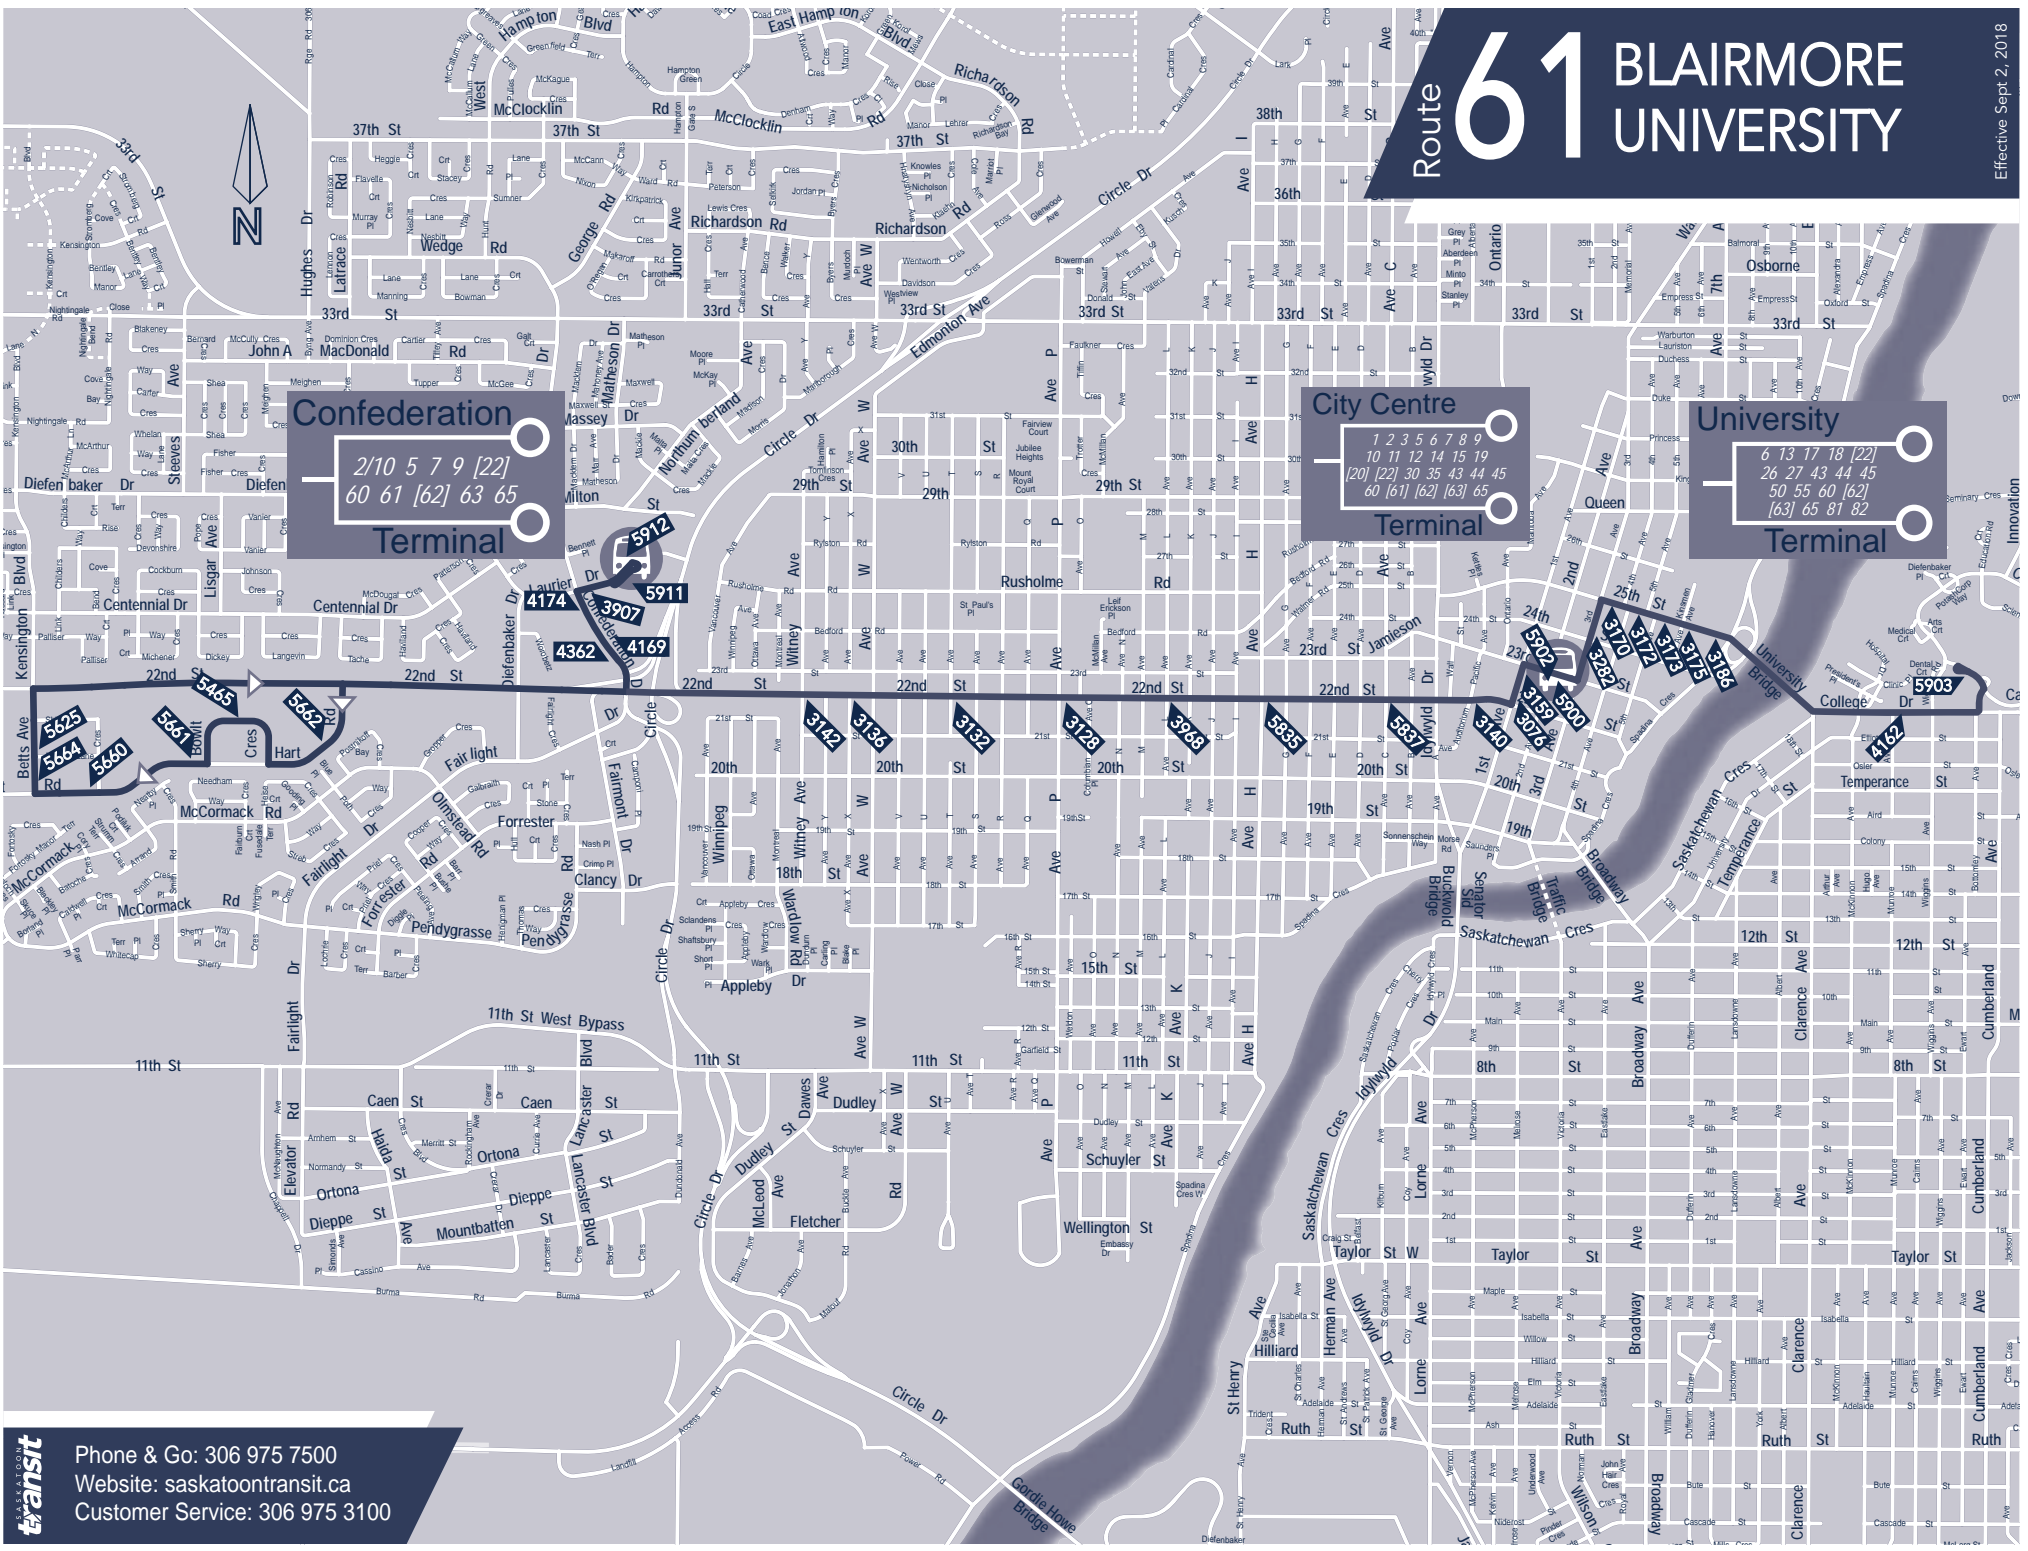

Route 61 BLAIRMORE UNIVERSITY

Effective Sept. 2, 2018

Confederation Terminal

210	5	7	9	[22]
60	61	[62]	63	65

City Centre Terminal

1	2	3	5	6	7	8	9
10	11	12	14	15	19		
[20]	22	30	35	43	44	45	
60	[61]	[62]	[63]				

University Terminal

6	13	17	18	[22]
26	27	43	44	45
50	55	60	[62]	
[63]	65	81	82	

saskatoon transit
Phone & Go: 306 975 7500
Website: saskatoontransit.ca
Customer Service: 306 975 3100