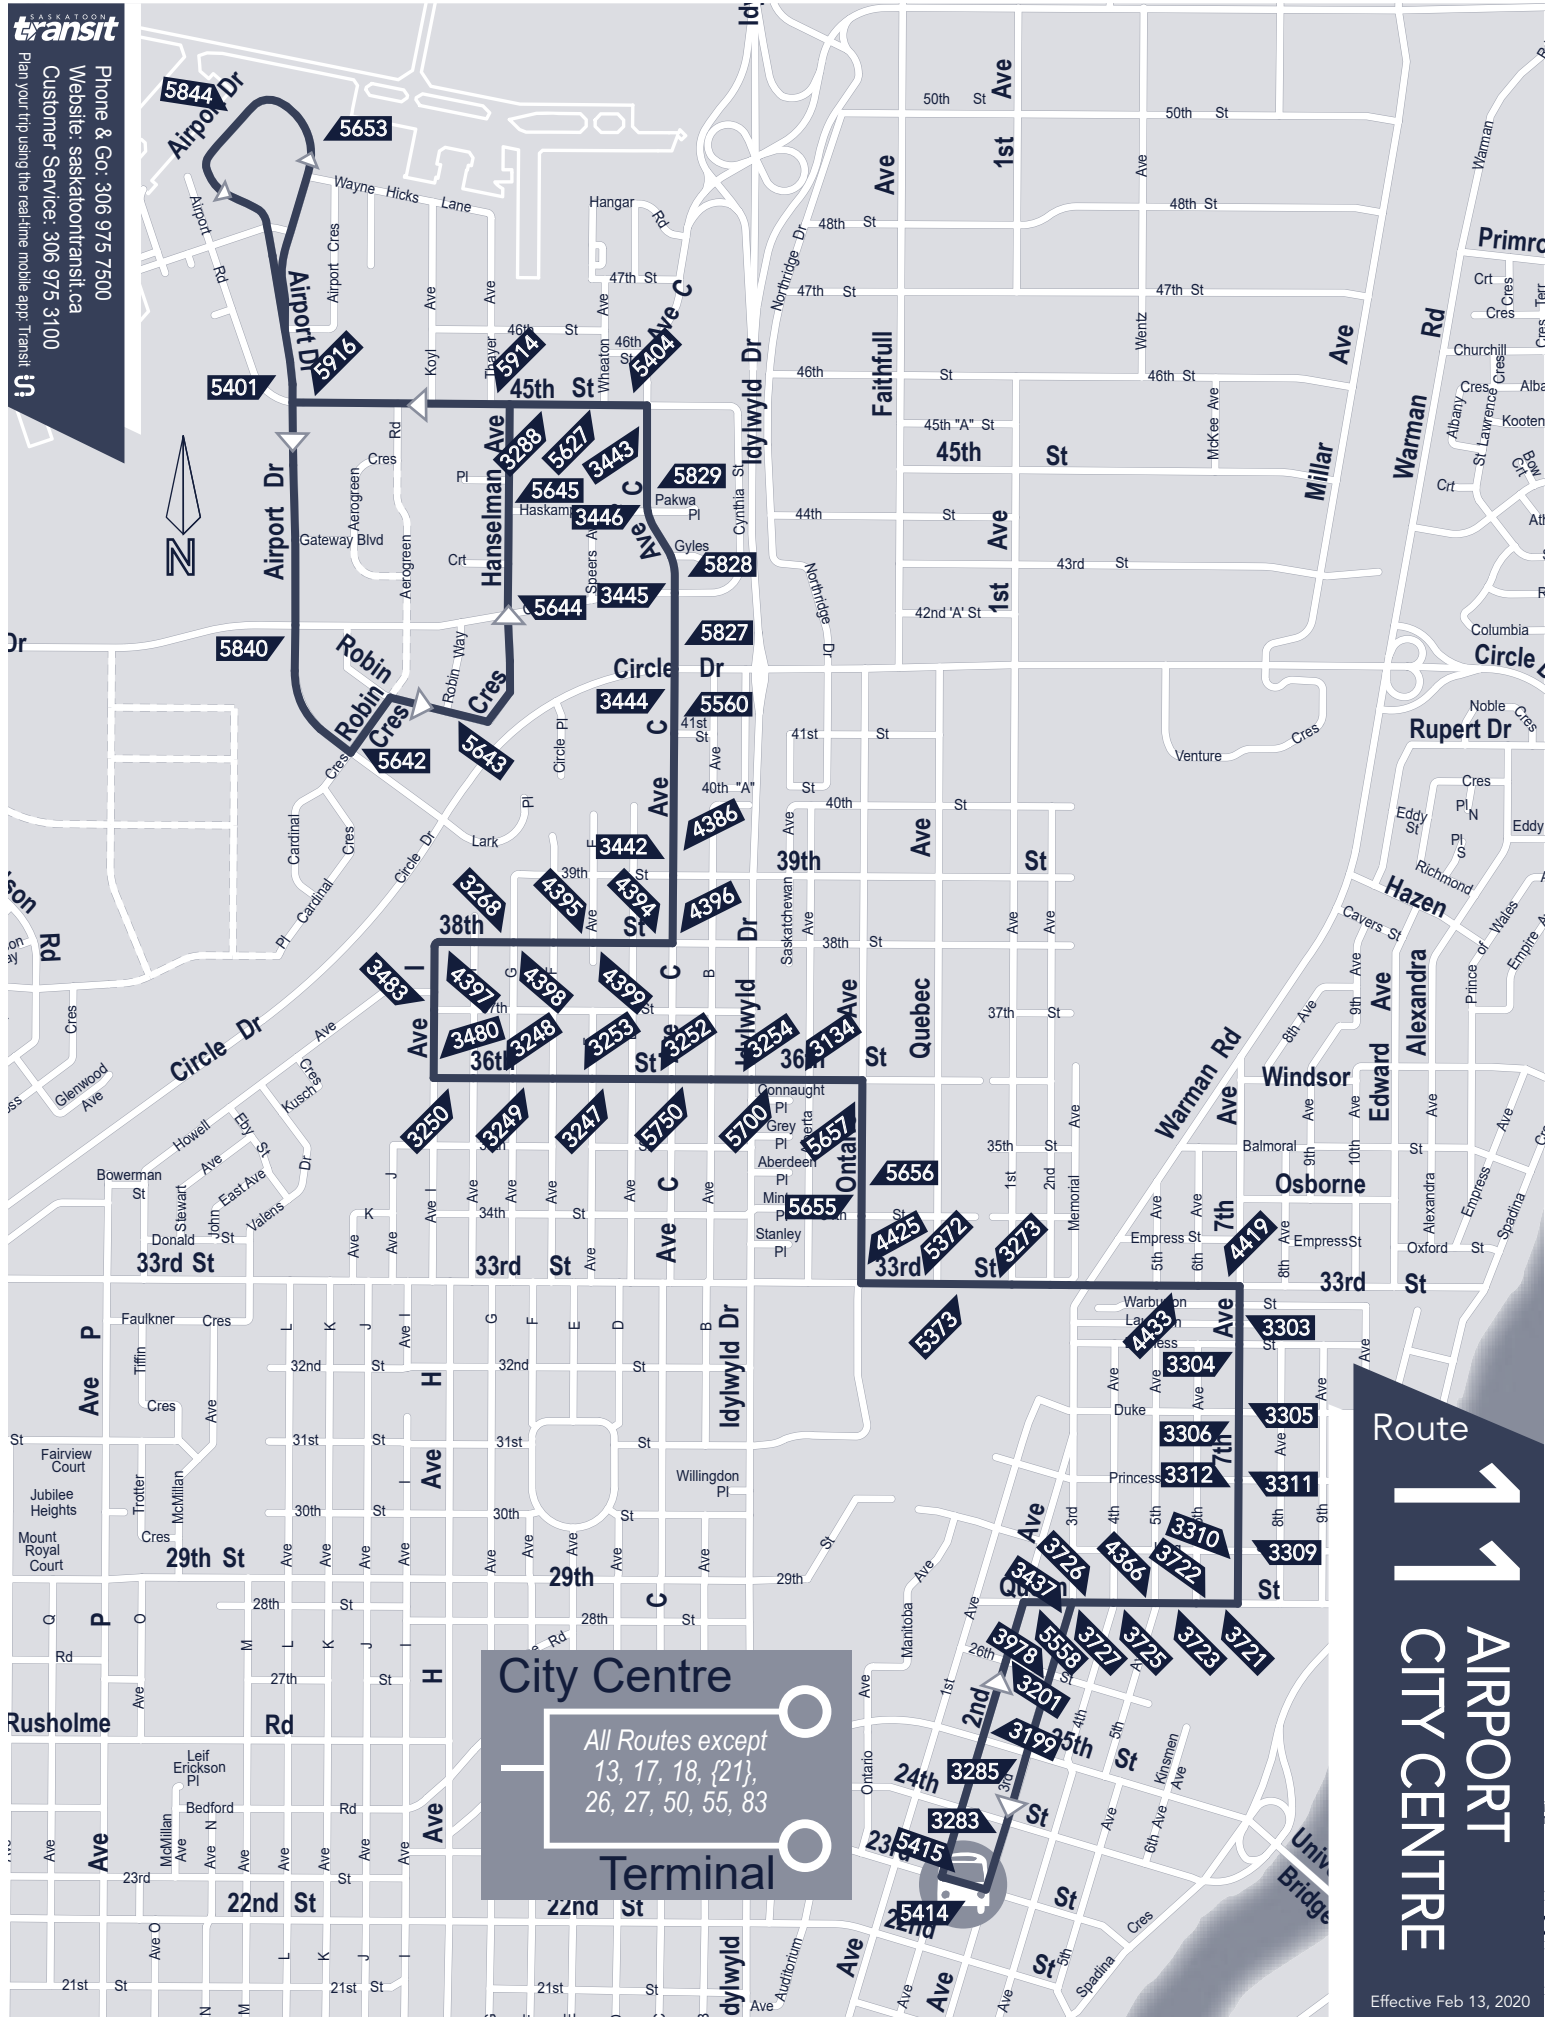

SASKATOON
transit
Phone & Go: 306 975 7500
Website: saskatoontransit.ca
Customer Service: 306 975 3100
Plan your trip using the real-time mobile app: Transit

City Centre
All Routes except
13, 17, 18, {21},
26, 27, 50, 55, 83
Terminal

Route

AIRPORT
CITY CENTRE