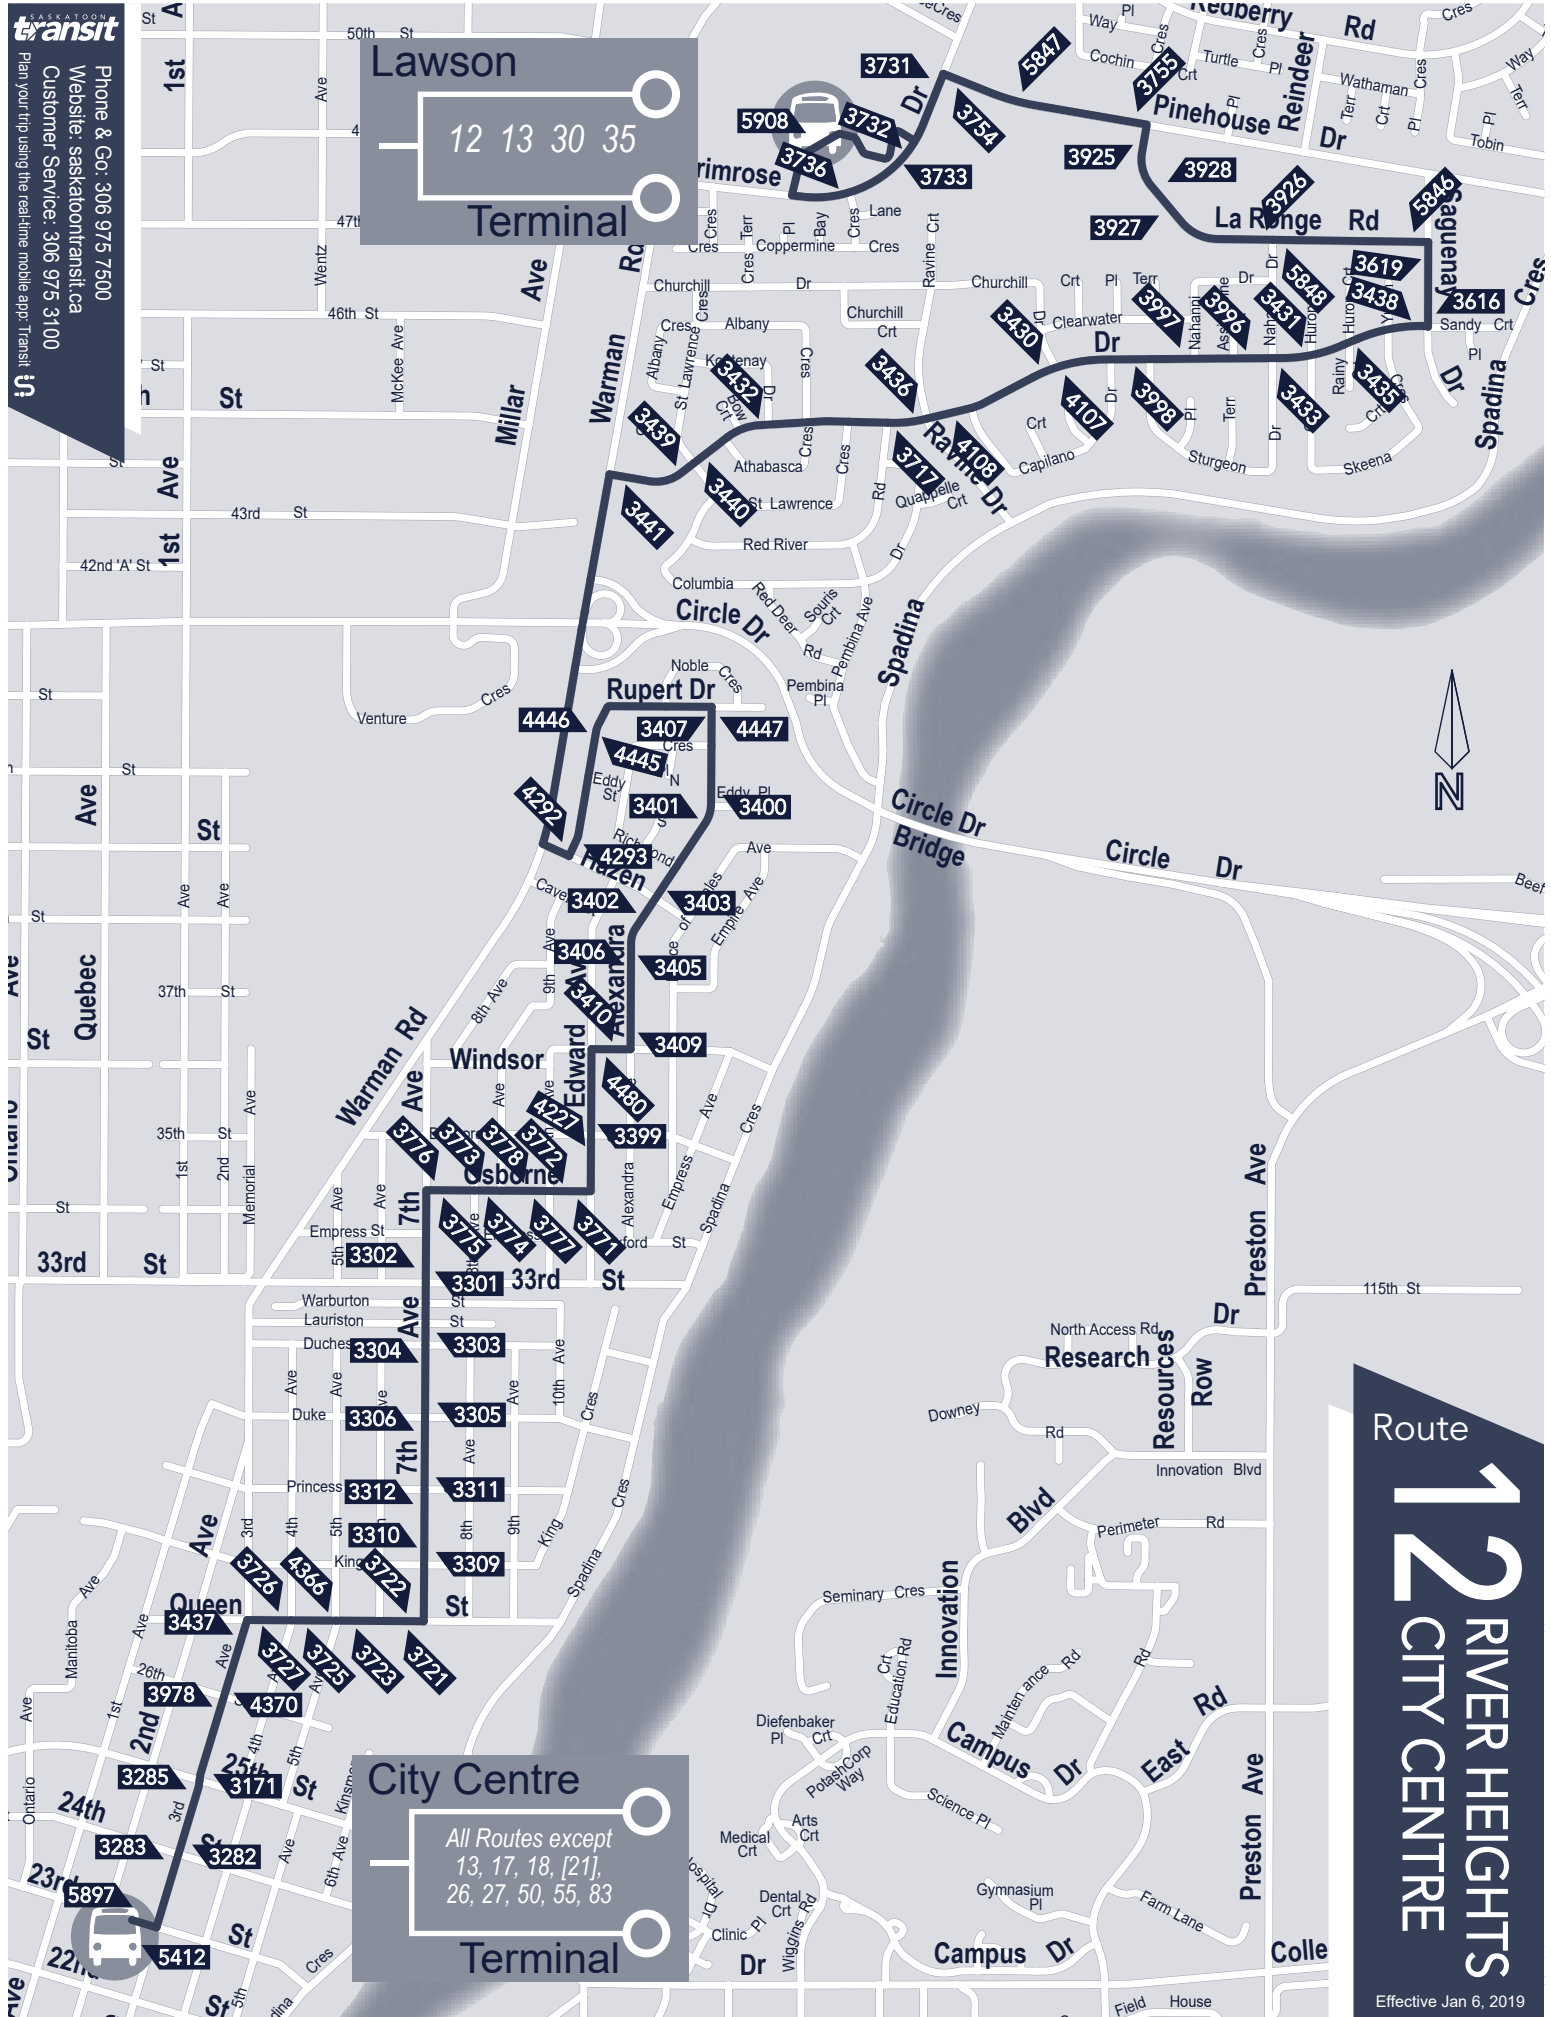

**City Centre**  
 All Routes except  
 13, 17, 18, [21],  
 26, 27, 50, 55, 83  
**Terminal**

Route  
**12** RIVER HEIGHTS  
 CITY CENTRE  
 Effective Jan 6, 2019