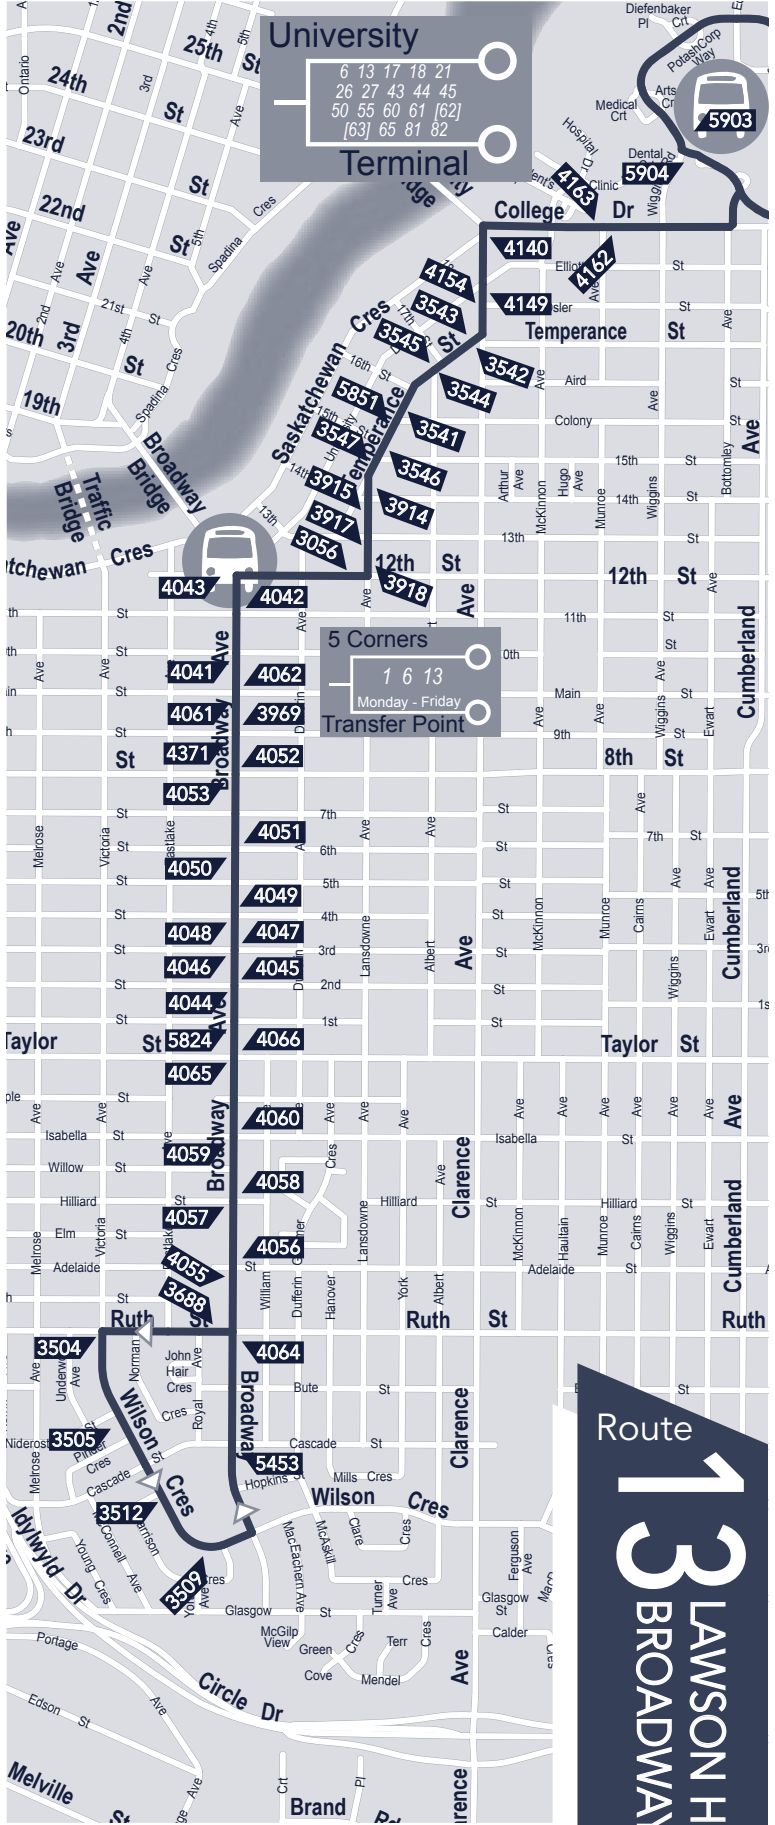

SASKATOON
transit
 Phone & Go: 306 975 7500
 Website: saskatoontransit.ca
 Customer Service: 306 975 3100
 Plan your trip using the real-time mobile app: Transit U

NORTH

SOUTH

Route
13
 LAWSON HEIGHTS
 BROADWAY

Effective Jan 6, 2019

13 Lawson Heights Northbound						
BROADWAY AVENUE & CASCADE STREET	BROADWAY AVENUE & 11TH STREET	UNIVERSITY - PLACE RIEL	PRESTON CROSSING	LAWSON TERMINAL	REDBERRY ROAD & LENORE DRIVE	
Monday to Friday						
		6:45 AM	6:53 AM	7:02 AM	7:10 AM	
		7:15 AM	7:23 AM	7:32 AM	7:40 AM	
7:12 AM	7:22 AM	7:29 AM	7:38 AM	7:43 AM	--	
7:27 AM	7:37 AM	7:44 AM	7:53 AM	8:02 AM	8:10 AM	
		7:59 AM	8:08 AM	8:13 AM	--	
7:57 AM	8:07 AM	8:14 AM	8:23 AM	8:28 AM	--	G
		8:29 AM	8:38 AM	8:43 AM		G
8:27 AM	8:37 AM	8:44 AM				
				4:02 PM	4:10 PM	
3:57 PM	4:07 PM	4:14 PM	4:23 PM	4:32 PM	4:40 PM	
4:27 PM	4:37 PM	4:44 PM	4:53 PM	5:02 PM	5:10 PM	
4:57 PM	5:07 PM	5:14 PM	5:23 PM	5:28 PM		G

13 Broadway Southbound						
REDBERRY ROAD & LENORE DRIVE	LAWSON TERMINAL	PRESTON CROSSING	UNIVERSITY - PLACE RIEL	BROADWAY AVENUE & 11TH STREET	BROADWAY AVENUE & CASCADE STREET	
Monday to Friday						
7:10 AM	7:20 AM	7:30 AM	7:40 AM	7:50 AM	7:57 AM	
7:40 AM	7:50 AM	8:00 AM	8:10 AM	8:20 AM	8:27 AM	
8:10 AM	8:20 AM	8:30 AM	8:40 AM	8:50 AM	8:57 AM	G
		4:00 PM	4:10 PM	4:20 PM	4:27 PM	
4:10 PM	4:20 PM	4:30 PM	4:40 PM	4:50 PM	4:57 PM	
4:40 PM	4:50 PM	5:00 PM	5:10 PM	5:20 PM	5:27 PM	G
5:10 PM	5:22 PM	5:30 PM	5:39 PM			G