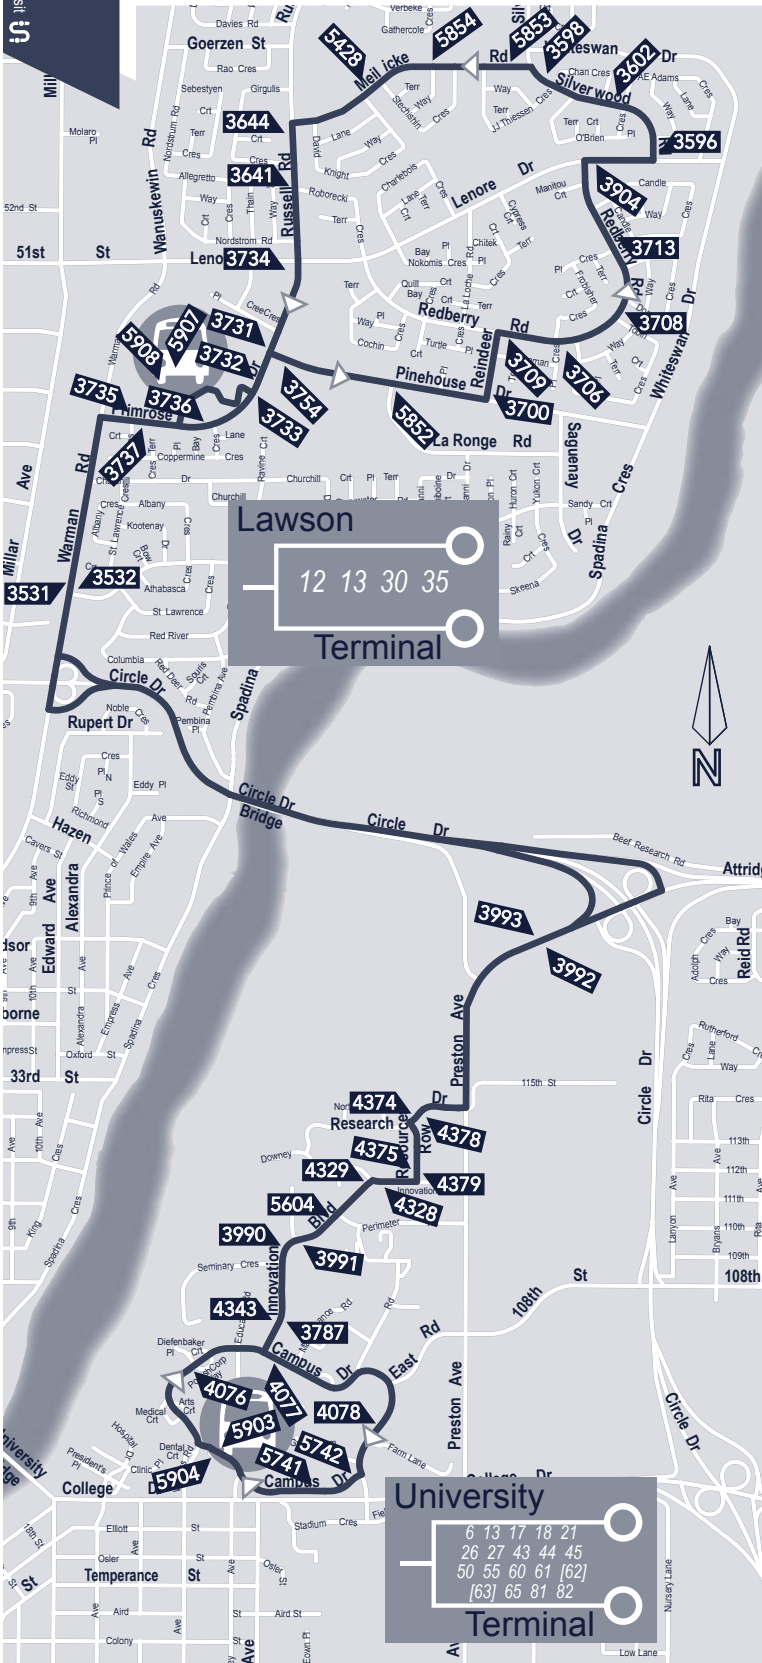

SASKATOON
transit
 Phone & Go: 306 975 7500
 Website: saskatoontransit.ca
 Customer Service: 306 975 3100
 Plan your trip using the real-time mobile app: Transit U

NORTH

SOUTH

Route
13
 LAWSON HEIGHTS
 BROADWAY

Effective Jan 6, 2019

13 Lawson Heights Northbound						
BROADWAY AVENUE & CASCADE STREET	BROADWAY AVENUE & 11TH STREET	UNIVERSITY - PLACE RIEL	PRESTON CROSSING	LAWSON TERMINAL	REDBERRY ROAD & LENORE DRIVE	
Monday to Friday						
		6:45 AM	6:53 AM	7:02 AM	7:10 AM	
		7:15 AM	7:23 AM	7:32 AM	7:40 AM	
7:12 AM	7:22 AM	7:29 AM	7:38 AM	7:43 AM	--	
7:27 AM	7:37 AM	7:44 AM	7:53 AM	8:02 AM	8:10 AM	
		7:59 AM	8:08 AM	8:13 AM	--	
7:57 AM	8:07 AM	8:14 AM	8:23 AM	8:28 AM	--	G
		8:29 AM	8:38 AM	8:43 AM		G
8:27 AM	8:37 AM	8:44 AM				
				4:02 PM	4:10 PM	
3:57 PM	4:07 PM	4:14 PM	4:23 PM	4:32 PM	4:40 PM	
4:27 PM	4:37 PM	4:44 PM	4:53 PM	5:02 PM	5:10 PM	
4:57 PM	5:07 PM	5:14 PM	5:23 PM	5:28 PM		G

13 Broadway Southbound						
REDBERRY ROAD & LENORE DRIVE	LAWSON TERMINAL	PRESTON CROSSING	UNIVERSITY - PLACE RIEL	BROADWAY AVENUE & 11TH STREET	BROADWAY AVENUE & CASCADE STREET	
Monday to Friday						
7:10 AM	7:20 AM	7:30 AM	7:40 AM	7:50 AM	7:57 AM	
7:40 AM	7:50 AM	8:00 AM	8:10 AM	8:20 AM	8:27 AM	
8:10 AM	8:20 AM	8:30 AM	8:40 AM	8:50 AM	8:57 AM	G
		4:00 PM	4:10 PM	4:20 PM	4:27 PM	
4:10 PM	4:20 PM	4:30 PM	4:40 PM	4:50 PM	4:57 PM	
4:40 PM	4:50 PM	5:00 PM	5:10 PM	5:20 PM	5:27 PM	G
5:10 PM	5:22 PM	5:30 PM	5:39 PM			G

 All routes are fully accessible

G End of service, bus to garage

Consult 13 * U of S for additional service when University is in full session