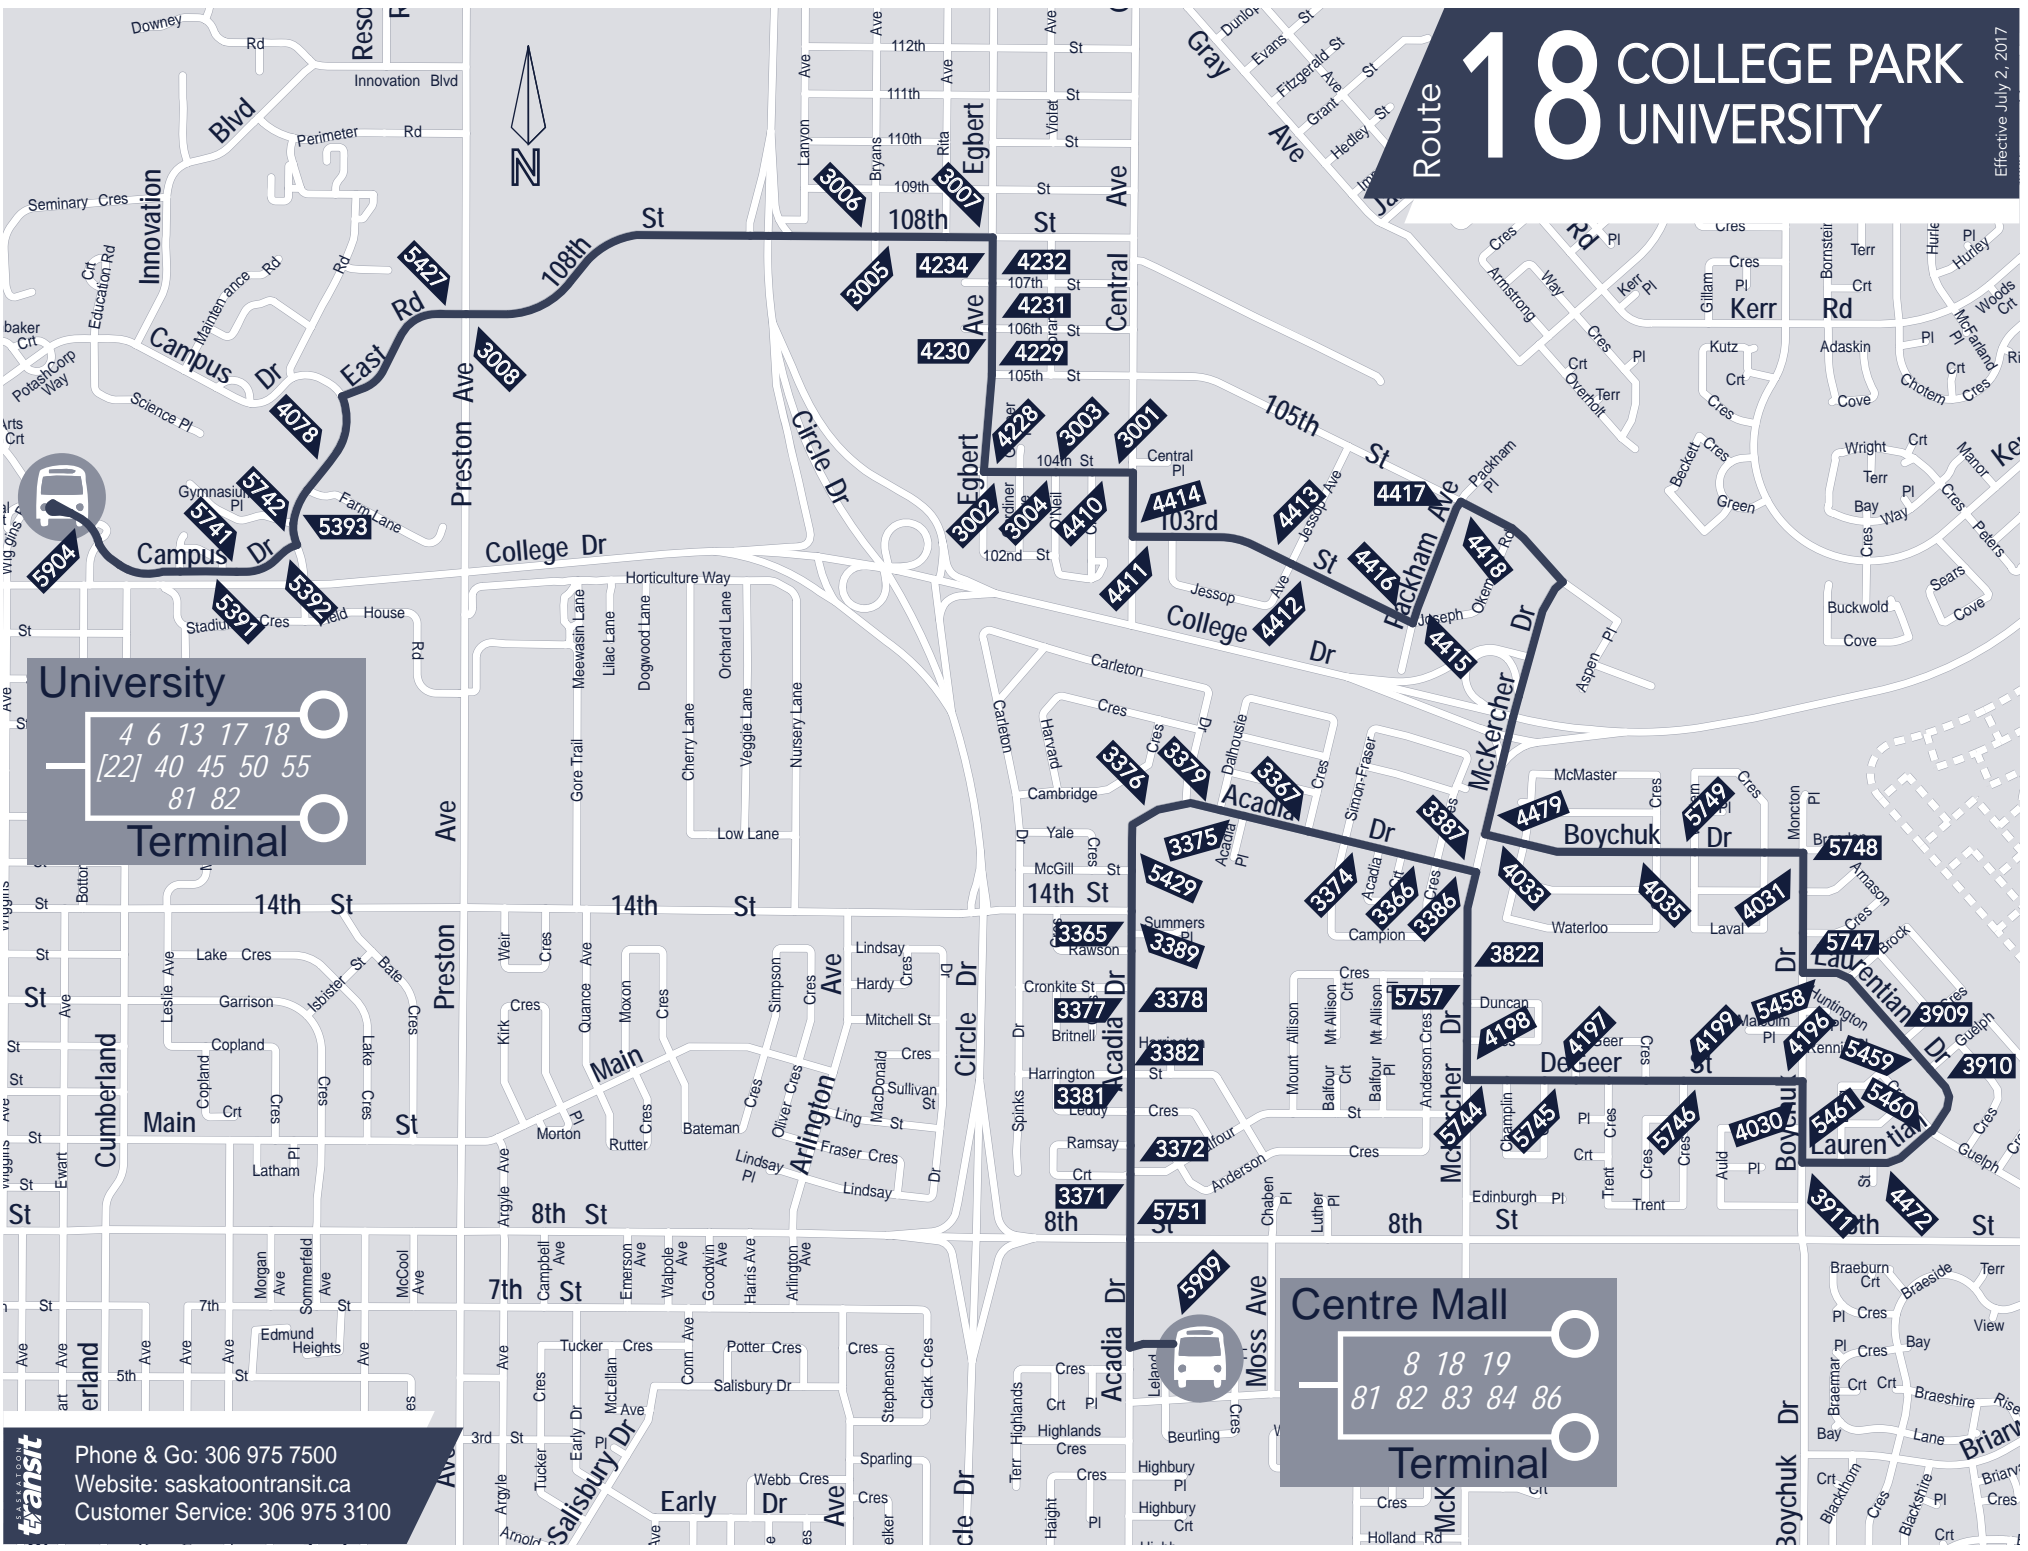

Route 18 COLLEGE PARK UNIVERSITY

Effective July 2, 2017

University Terminal

4 6 13 17 18
[22] 40 45 50 55
81 82

Centre Mall Terminal

8 18 19
81 82 83 84 86

saskatoon transit
Phone & Go: 306 975 7500
Website: saskatoontransit.ca
Customer Service: 306 975 3100