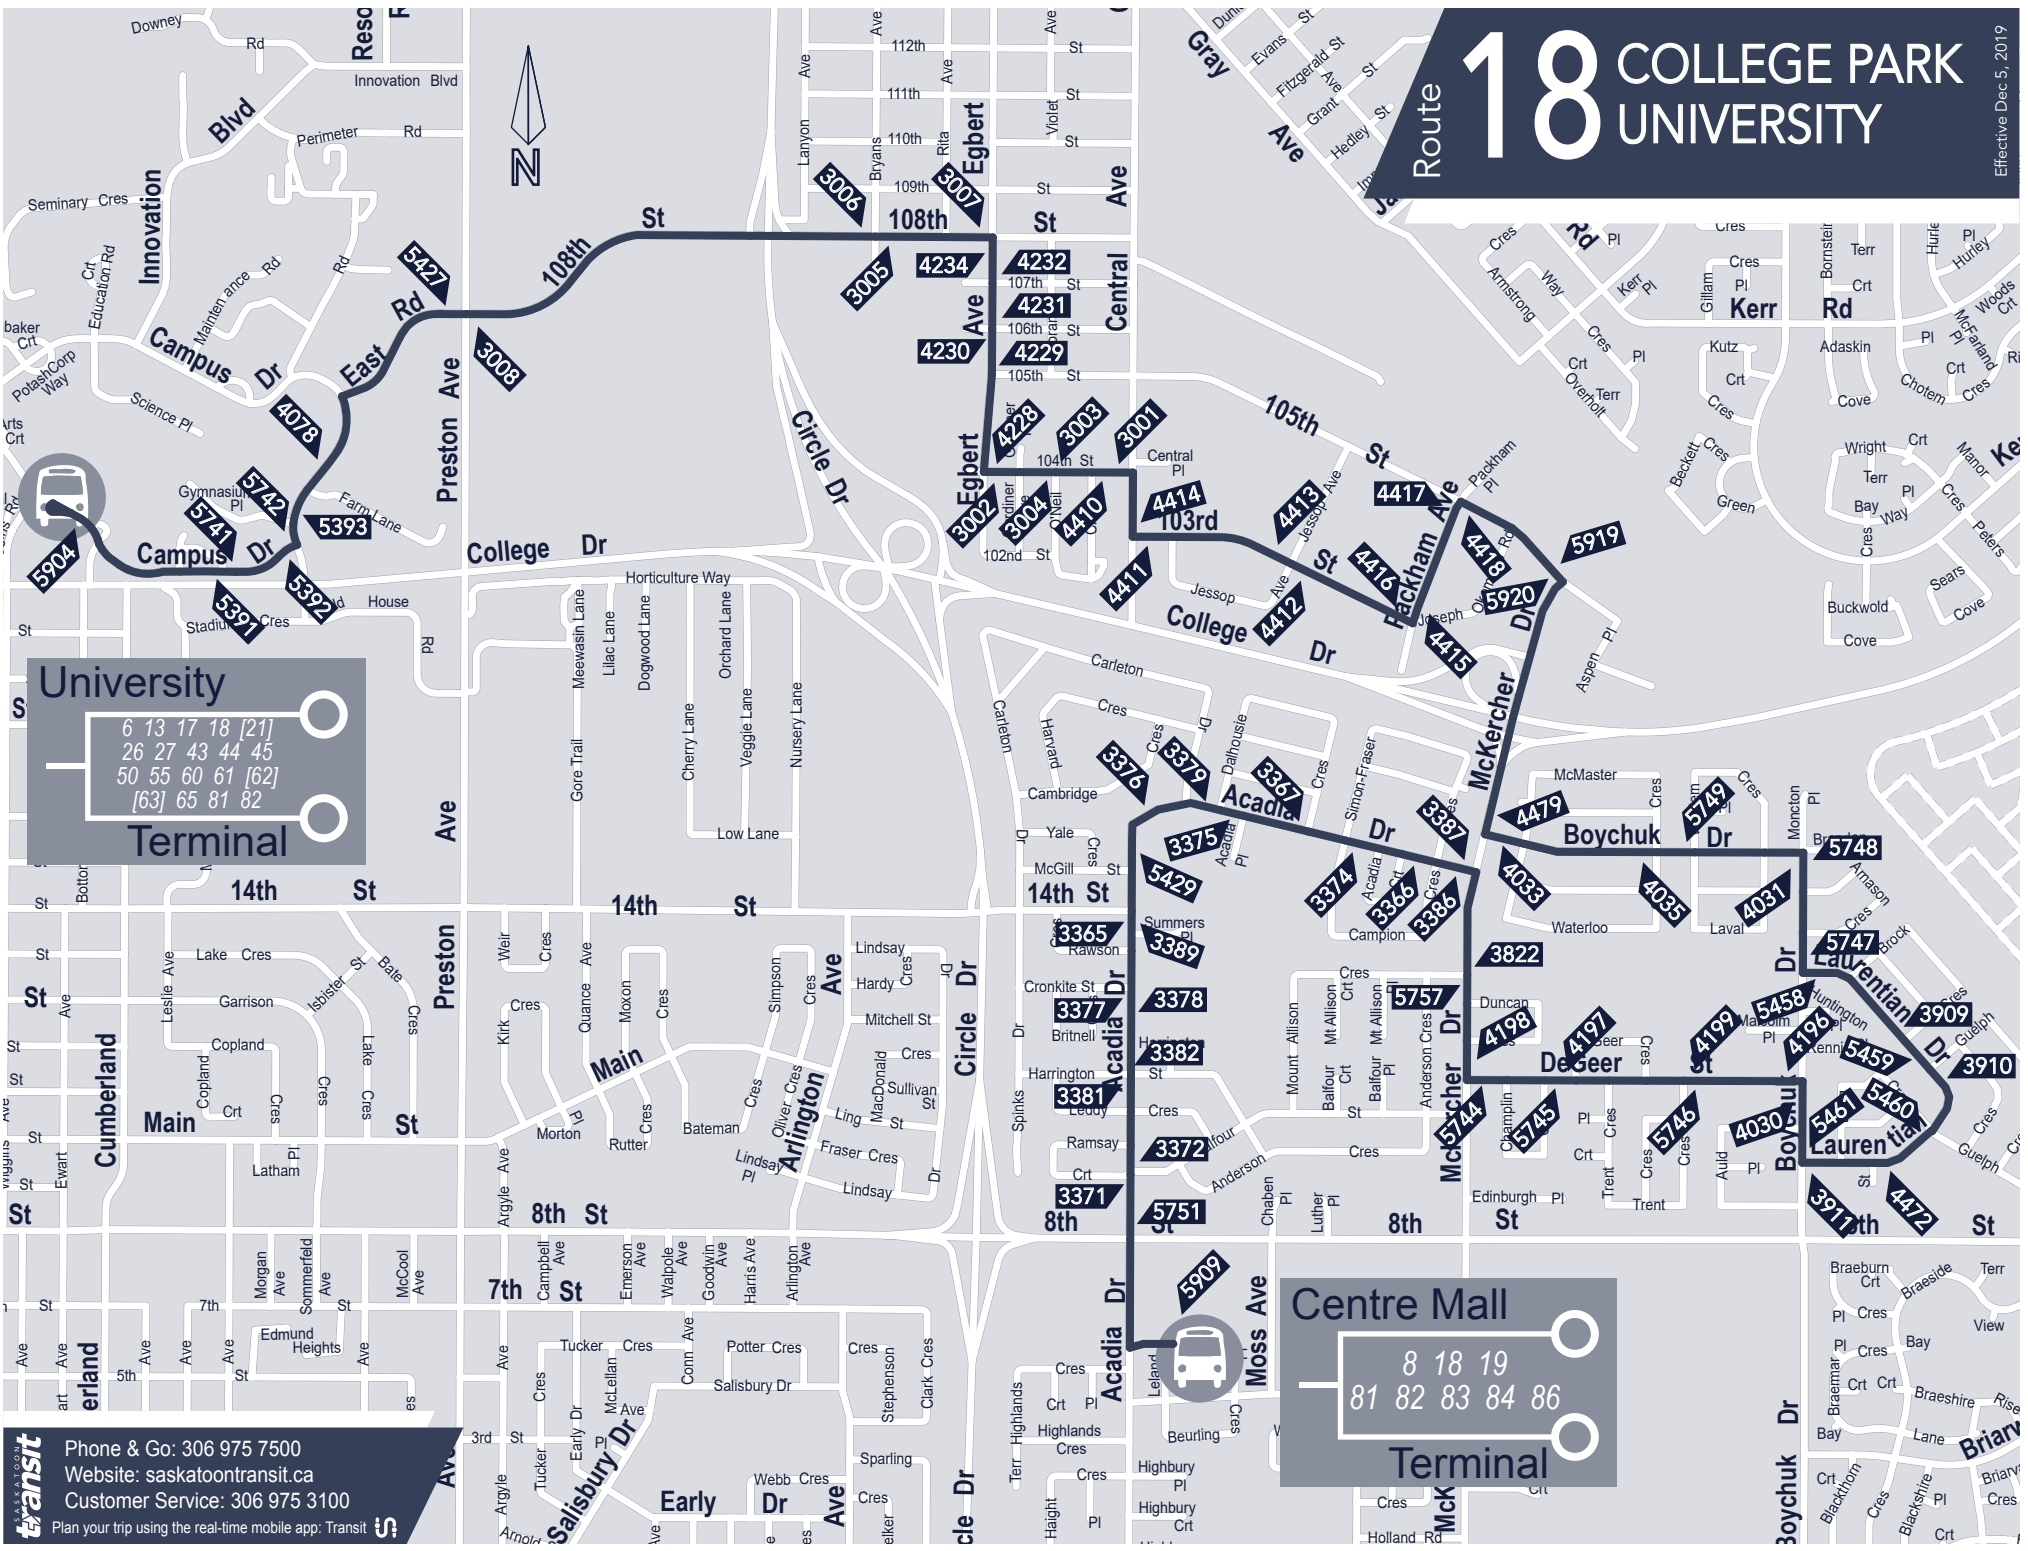

Route 18 COLLEGE PARK UNIVERSITY

Effective Dec-5, 2019

University Terminal

6	13	17	18	[21]
26	27	43	44	45
50	55	60	61	[62]
[63]	65	81	82	

Centre Mall Terminal

8	18	19
81	82	83
84	86	

saskatoon transit
Phone & Go: 306 975 7500
Website: saskatoontransit.ca
Customer Service: 306 975 3100
Plan your trip using the real-time mobile app: Transit